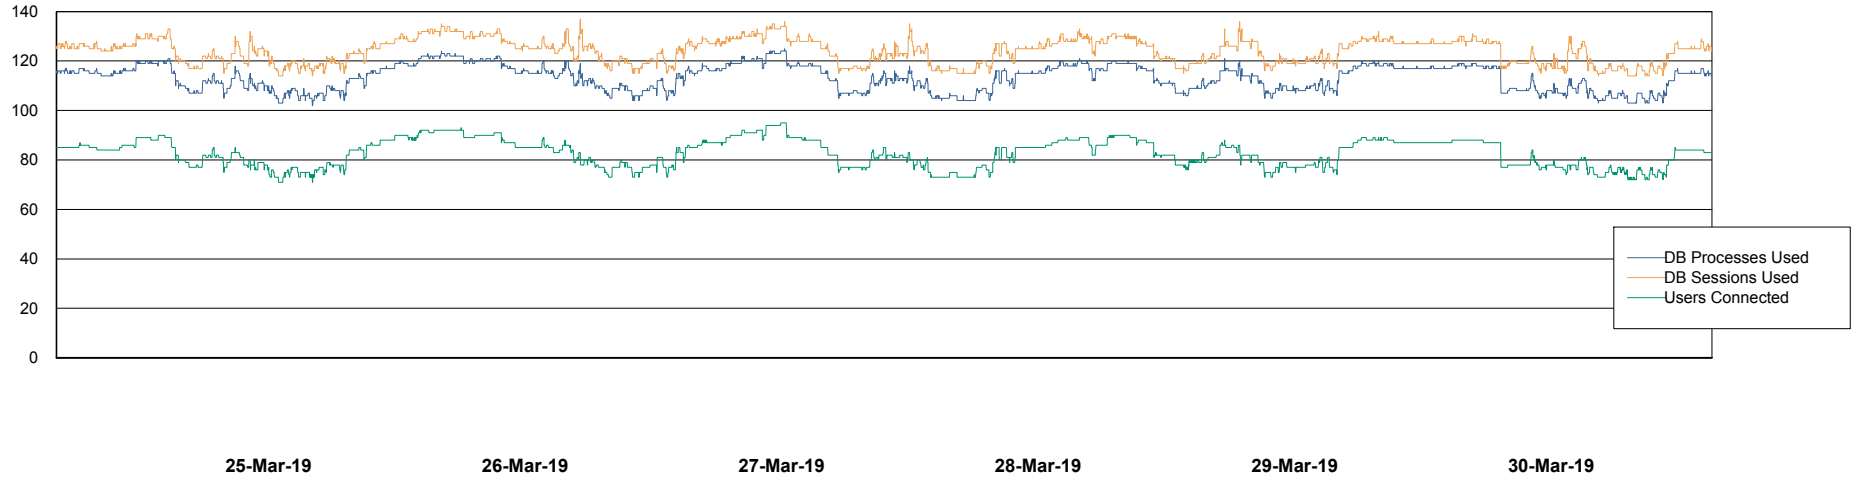

Harddisk Usage FIS_PRD_ORACLE2

	Free disk space on c: (%)	Total disk space on c: (Gb)	Free disk space on l: (%)	Total disk space on l: (Gb)	Free disk space on o: (%)	Total disk space on o: (Gb)
30-Mar-19	67	279	19	279	3	373
29-Mar-19	67	279	19	279	3	373
28-Mar-19	67	279	19	279	3	373
27-Mar-19	67	279	19	279	3	373
26-Mar-19	67	279	19	279	3	373
25-Mar-19	67	279	19	279	3	373
24-Mar-19	67	279	19	279	3	373

Weekly SLA Customer Report

Customer FIS_Production
Database ID 46

Database Performance FISDB_Production

DB Processes Max 150
DB Sessions Max 264

Weekly SLA Customer Report

Customer FIS_Production
Database ID 46