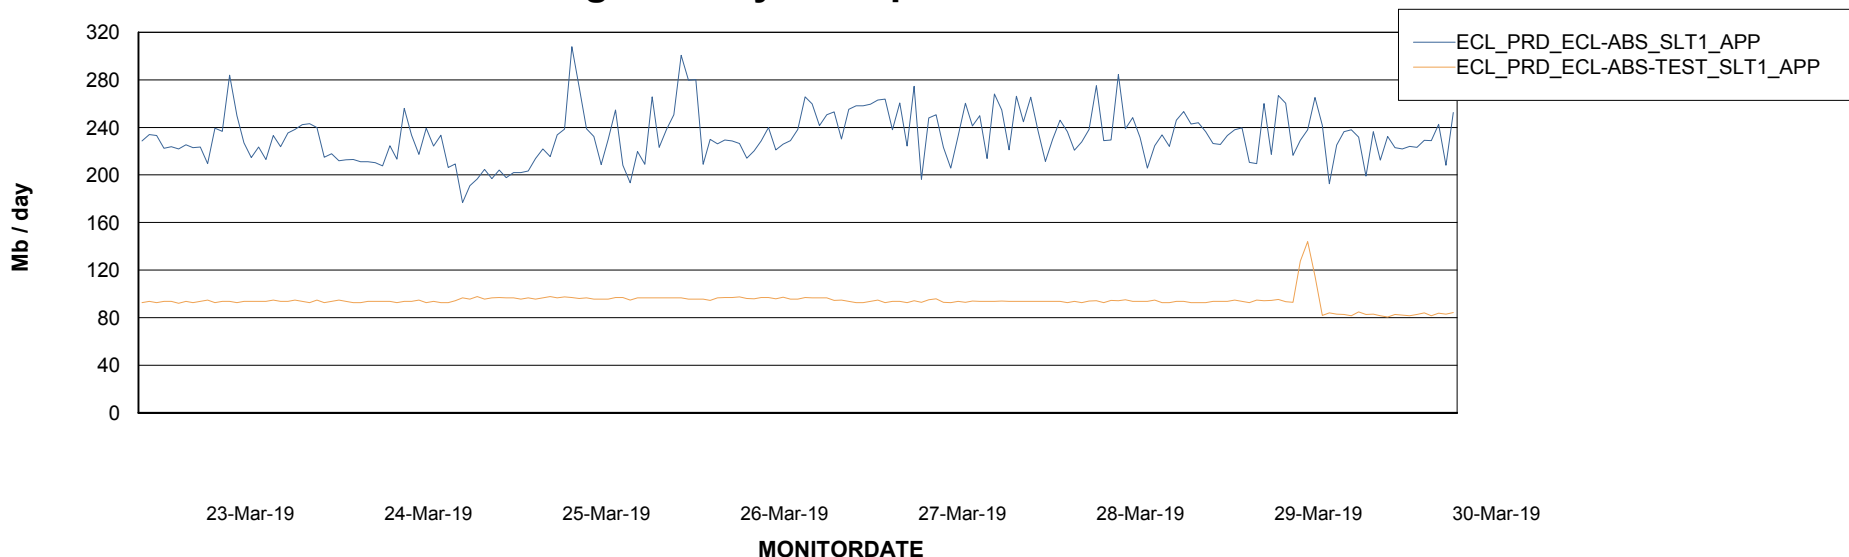

ABSSolute Application Server Services

Avg memory used per ABS Server Service