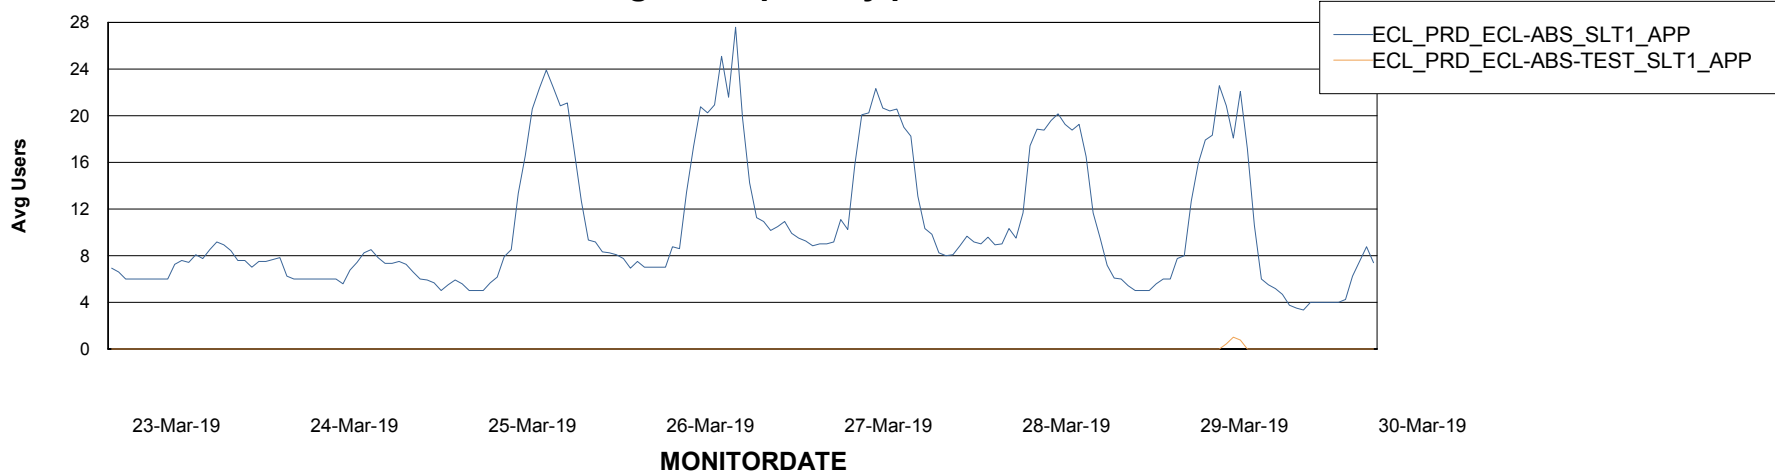

Avg users per day per ABS server