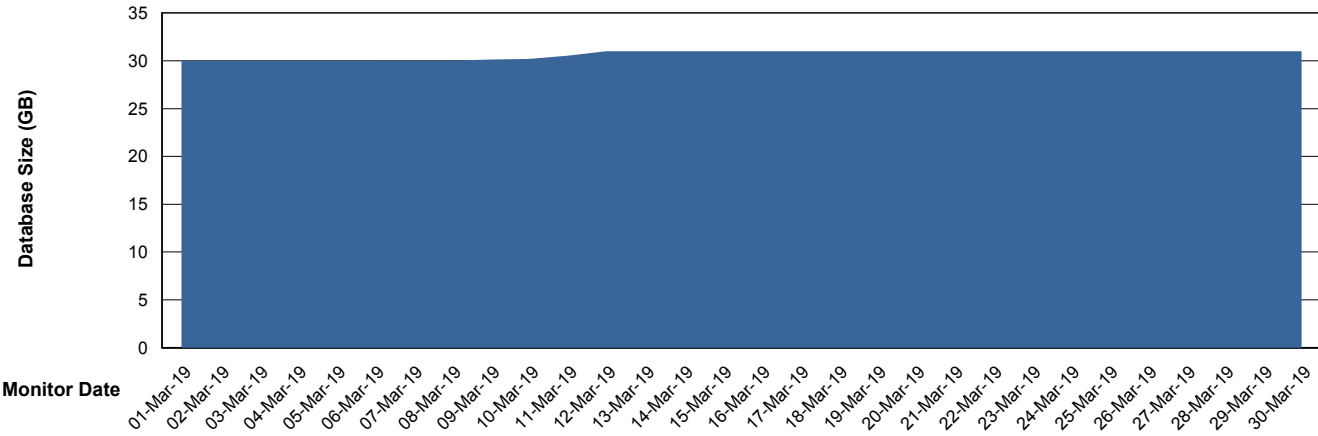

Database Performance ECLDB_Standby

DB Processes Max 300
DB Sessions Max 480

Weekly SLA Customer Report

Customer ECL Production
 Database ID 77

DATABASE SIZE ECLDB_Production

Database growth over last month

Database Tablespace ECLDB_Production

Date	Tablespace Name	Filesize (Gb)	Usedsize (Gb)	Percentage free
30-Mar-19	ABSDATA	33	28	15
	INDX	8	1	88
29-Mar-19	ABSDATA	33	28	15
	INDX	8	1	88
28-Mar-19	ABSDATA	33	28	15
	INDX	8	1	88
27-Mar-19	ABSDATA	33	28	15
	INDX	8	1	88
26-Mar-19	ABSDATA	33	28	15
	INDX	8	1	88
25-Mar-19	ABSDATA	33	28	15
	INDX	8	1	88
24-Mar-19	ABSDATA	33	28	15
	INDX	8	1	88