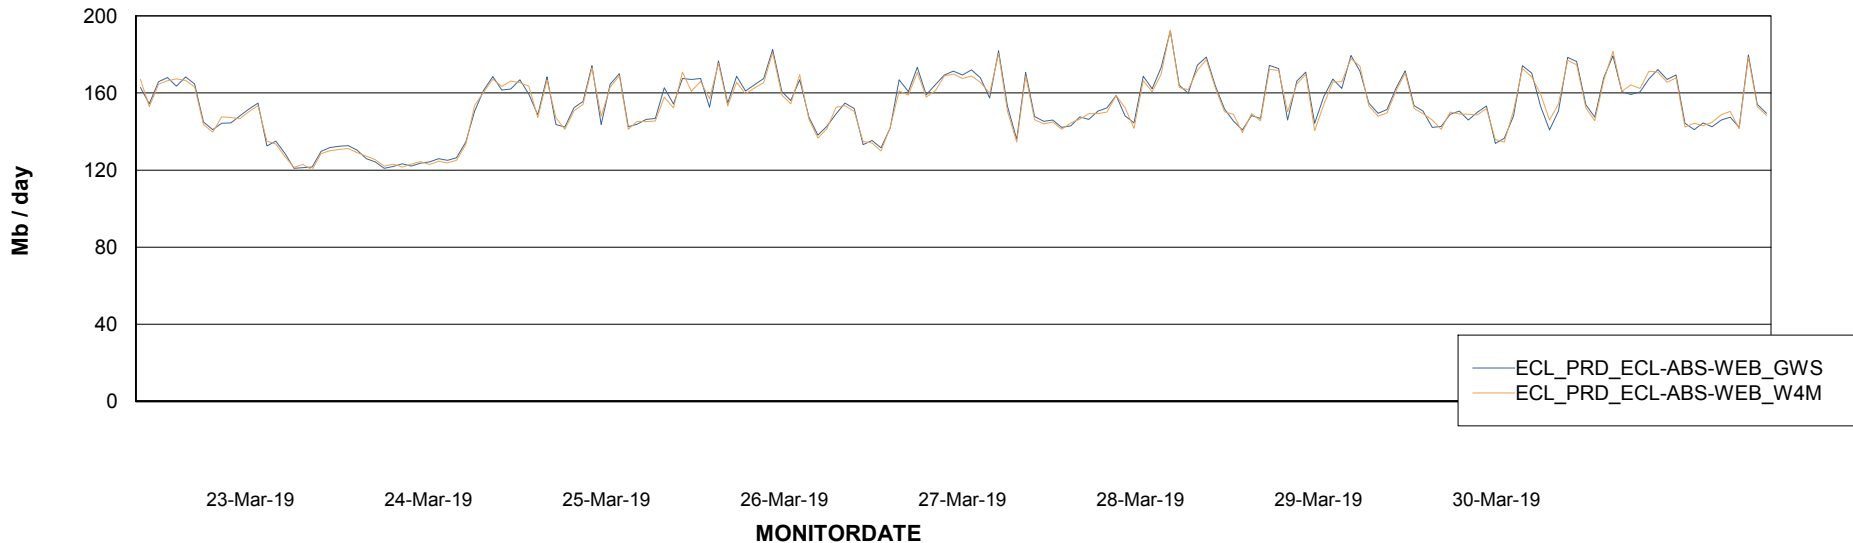

ABSSolute Web Component Services

Avg memory used per ABS Web component