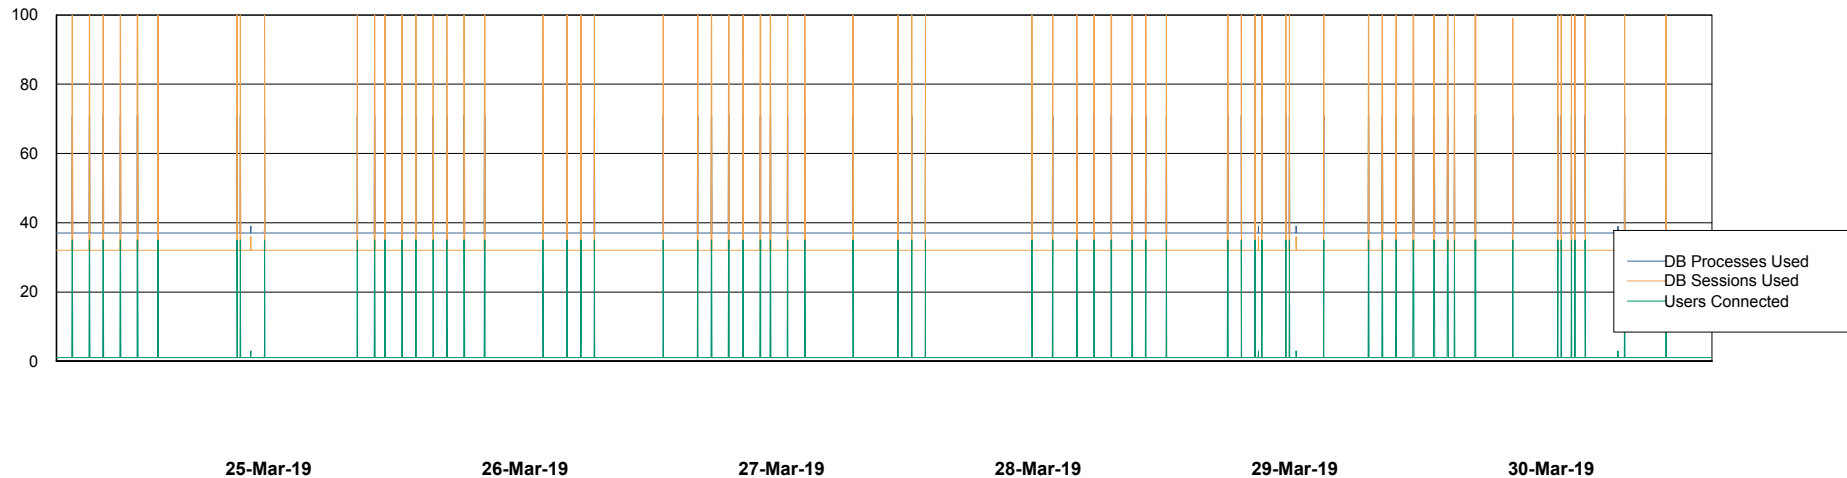

Weekly SLA Customer Report

Customer ECL Production
Database ID 77

Database Performance ECLDB_Production

DB Processes Max 300
DB Sessions Max 480

Weekly SLA Customer Report

Customer ECL Production
Database ID 77

Database Performance ECLDB_Standby

DB Processes Max 300
DB Sessions Max 480

Weekly SLA Customer Report

Customer ECL Production
 Database ID 77

DATABASE SIZE ECLDB_Production

Database growth over last month