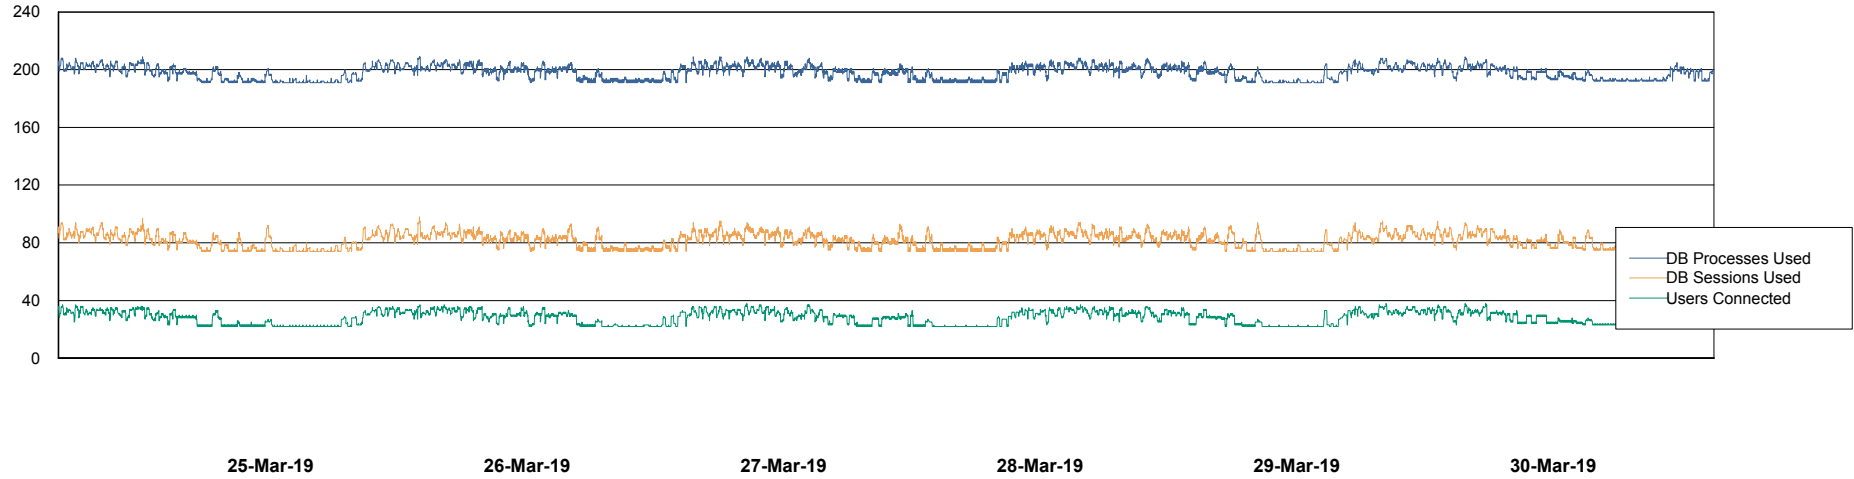

Weekly SLA Customer Report

Customer ECL Production
Database ID 77

Database Performance ECLDB_Production

DB Processes Max 300
DB Sessions Max 480

Weekly SLA Customer Report

Customer ECL Production
Database ID 77