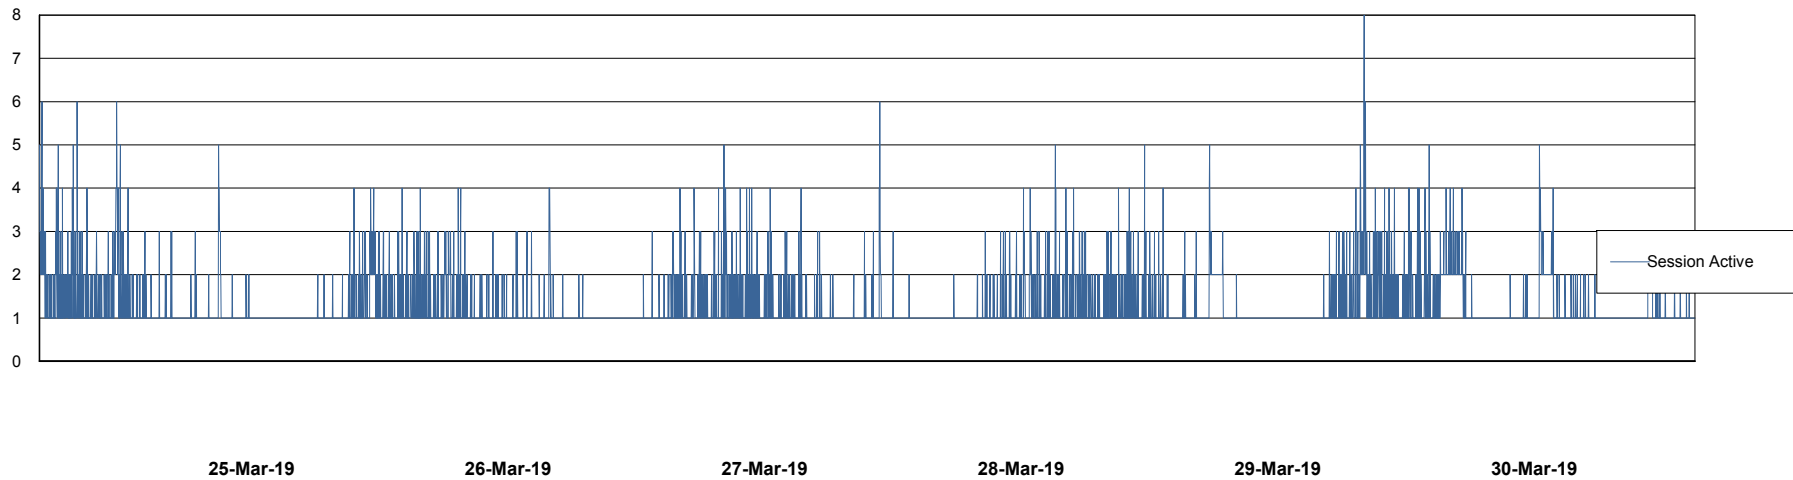

Weekly SLA Customer Report

Customer ECL Production
Database ID 77

Harddisk Usage ECL_PRD_ECL-ABS-WEB

	Free disk space on c: (%)	Total disk space on c: (Gb)
30-Mar-19	76	127
29-Mar-19	76	127
28-Mar-19	76	127
27-Mar-19	76	127
26-Mar-19	76	127
25-Mar-19	76	127
24-Mar-19	76	127

Weekly SLA Customer Report

Customer ECL Production
Database ID 77

Database Performance ECLDB_Production

DB Processes Max 300
DB Sessions Max 480

Weekly SLA Customer Report

Customer ECL Production
Database ID 77