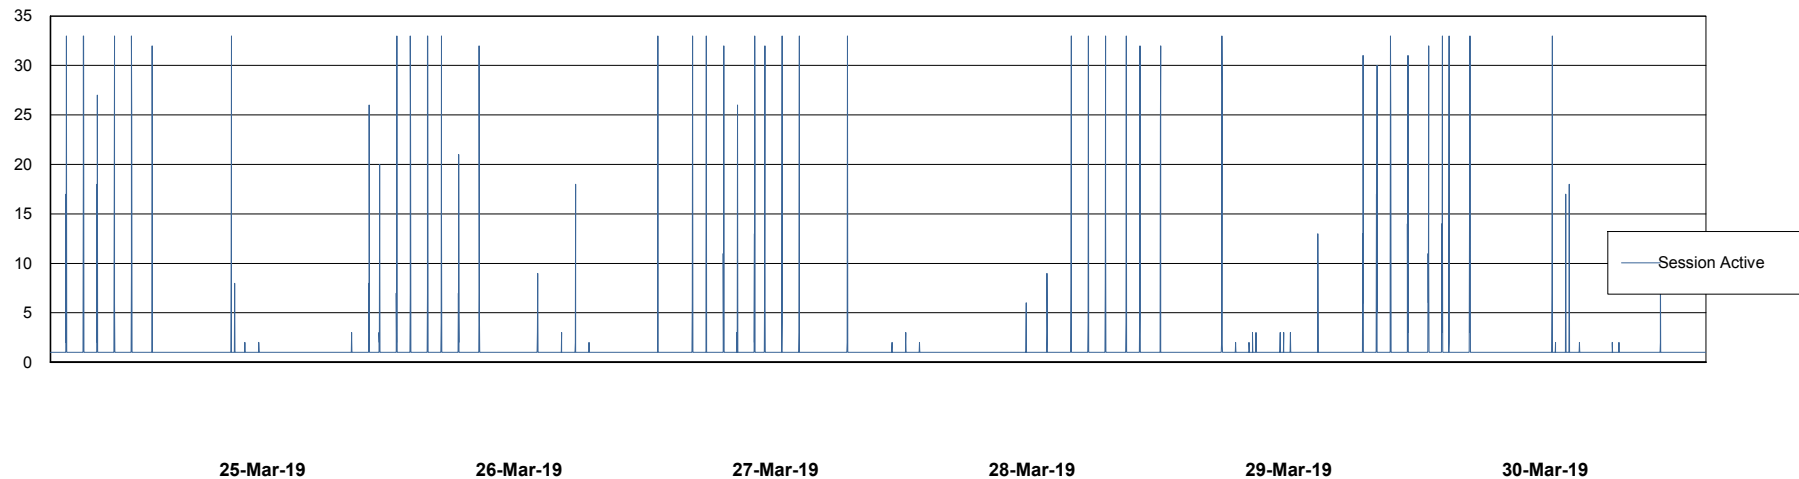

Database Performance ECLDB_Standby

DB Processes Max 300
DB Sessions Max 480