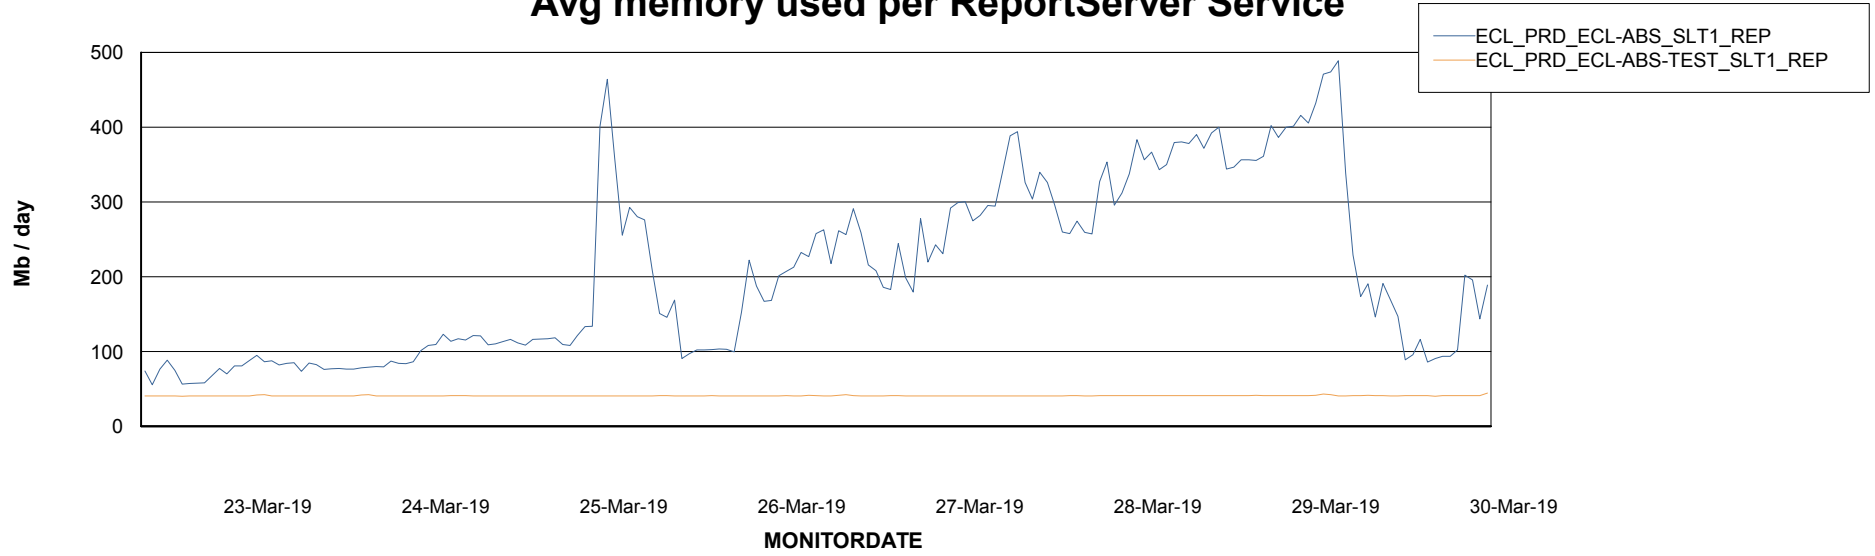

Avg memory used per ABS Server Service

Avg users per day per ABS server

Weekly SLA Customer Report

Customer ECL Production
Database ID 77

ABSSolute Application ReportServer Services

Avg memory used per ReportServer Service