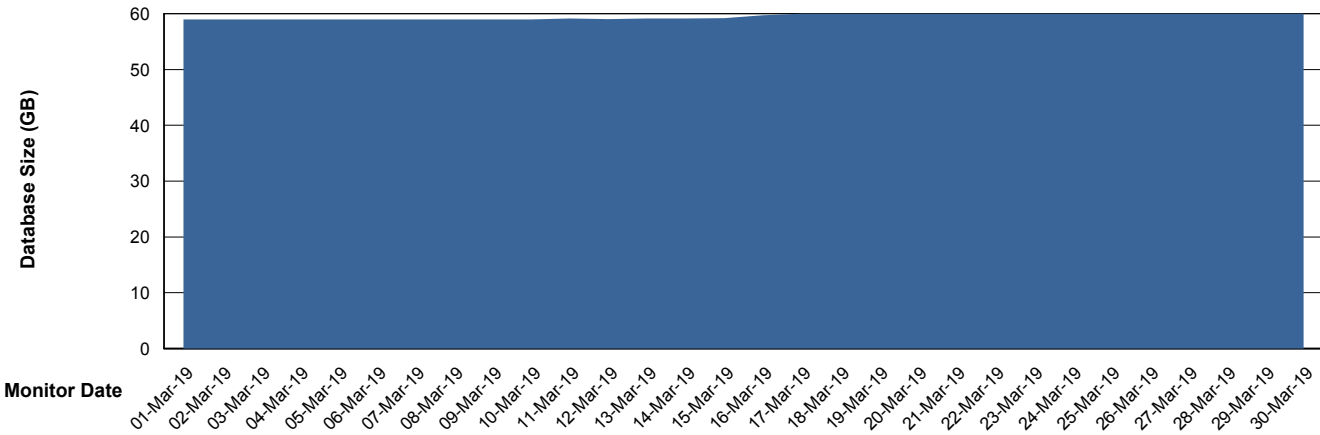

DATABASE SIZE DFDDDBI_Production

Database growth over last month