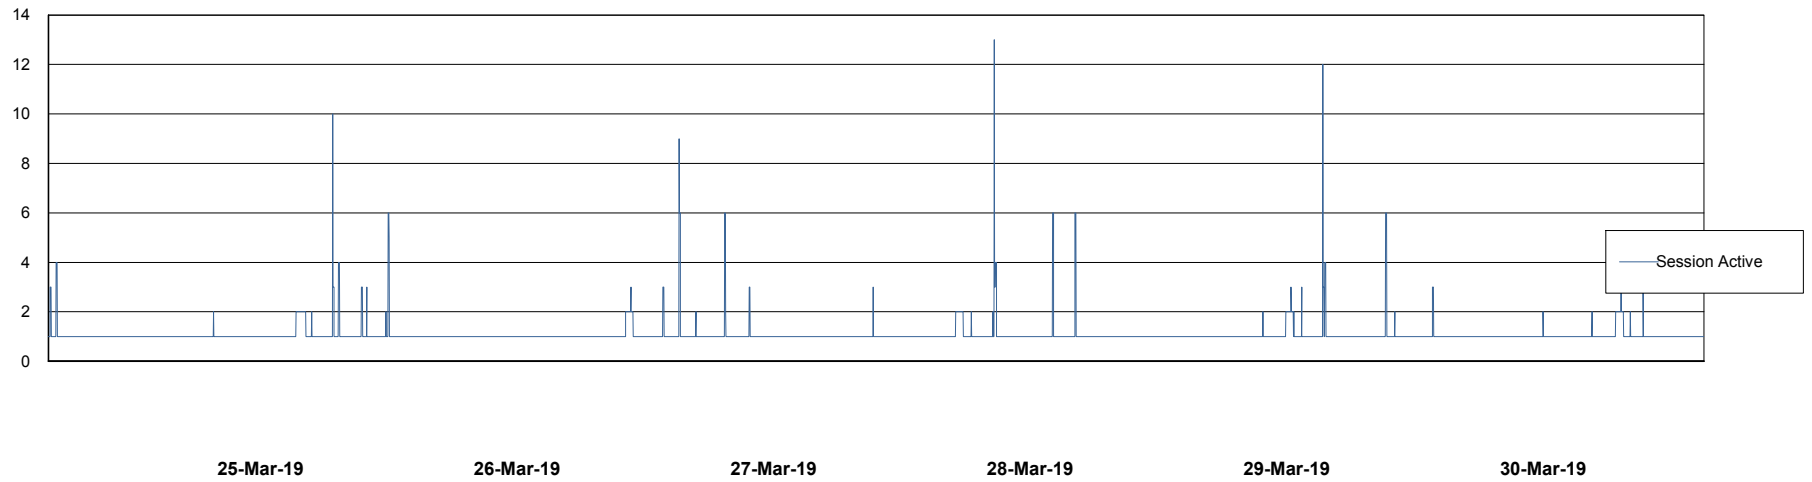

Database Performance DFDDDBI_Production

DB Processes Max 500
DB Sessions Max 772