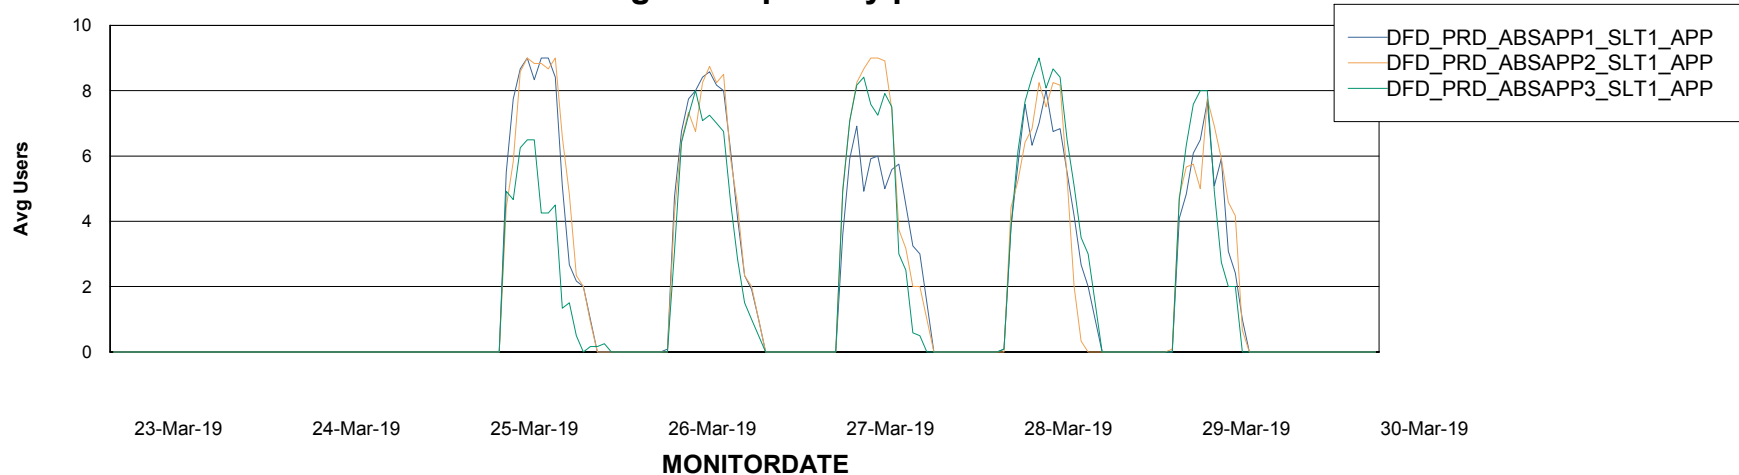

Avg users per day per ABS server