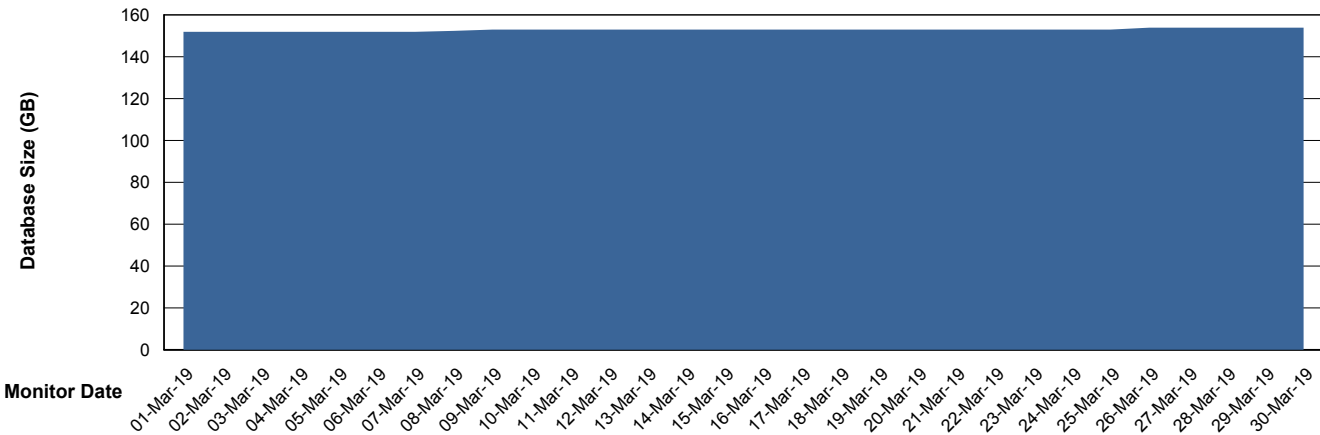

Database Performance DFDDDBI_Production

DB Processes Max 500
DB Sessions Max 772

Weekly SLA Customer Report

Customer DFD Production
Database ID 39

DATABASE SIZE DFDDDB_Production

Database growth over last month