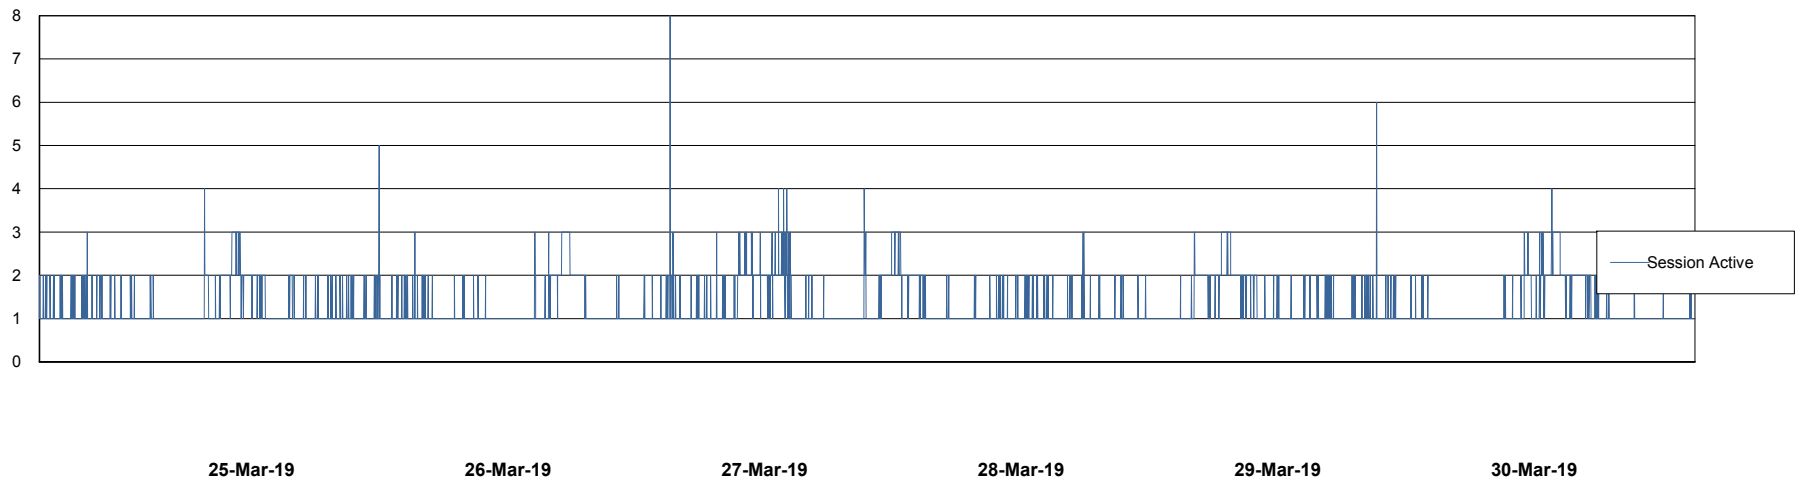

Database Performance DFDDDB_Production

DB Processes Max 600
DB Sessions Max 928