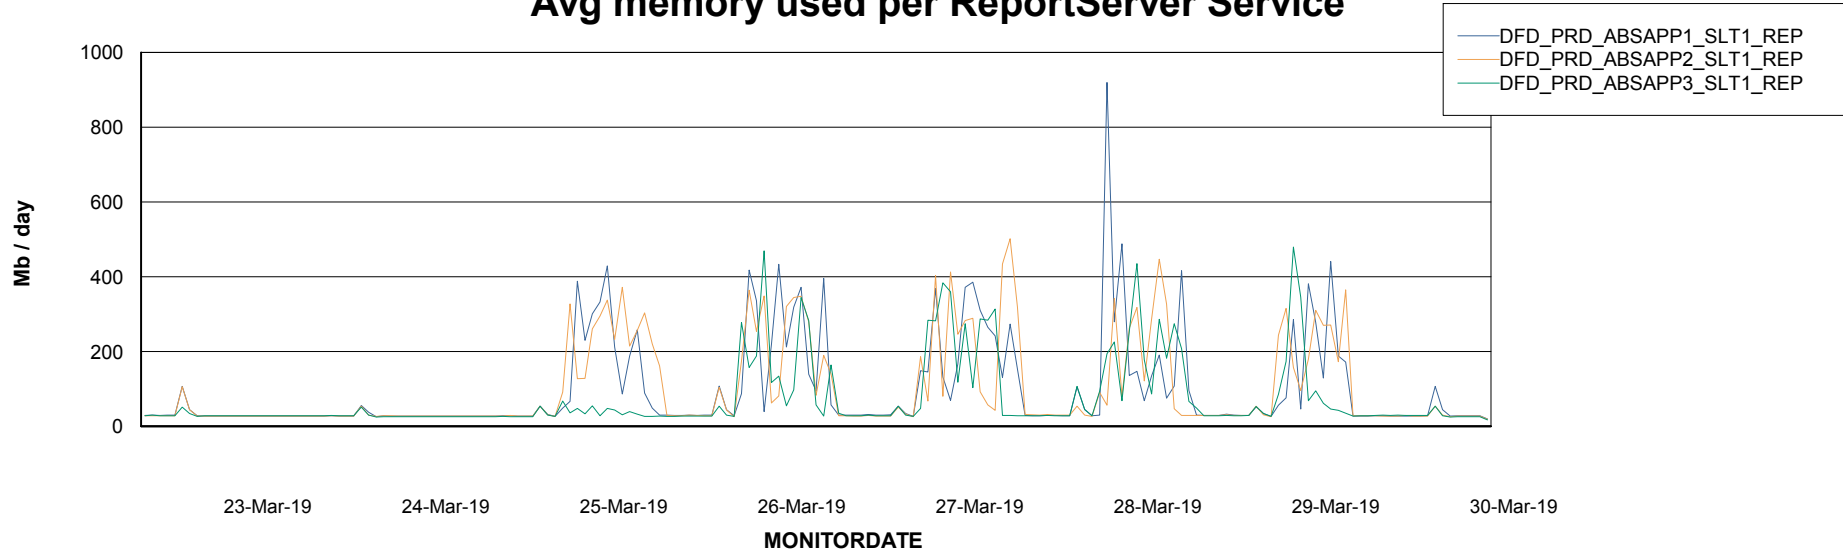

Avg users per day per ABS server

Weekly SLA Customer Report

Customer DFD Production
Database ID 39

ABSSolute Application ReportServer Services

Avg memory used per ReportServer Service

Disaster per ABS component