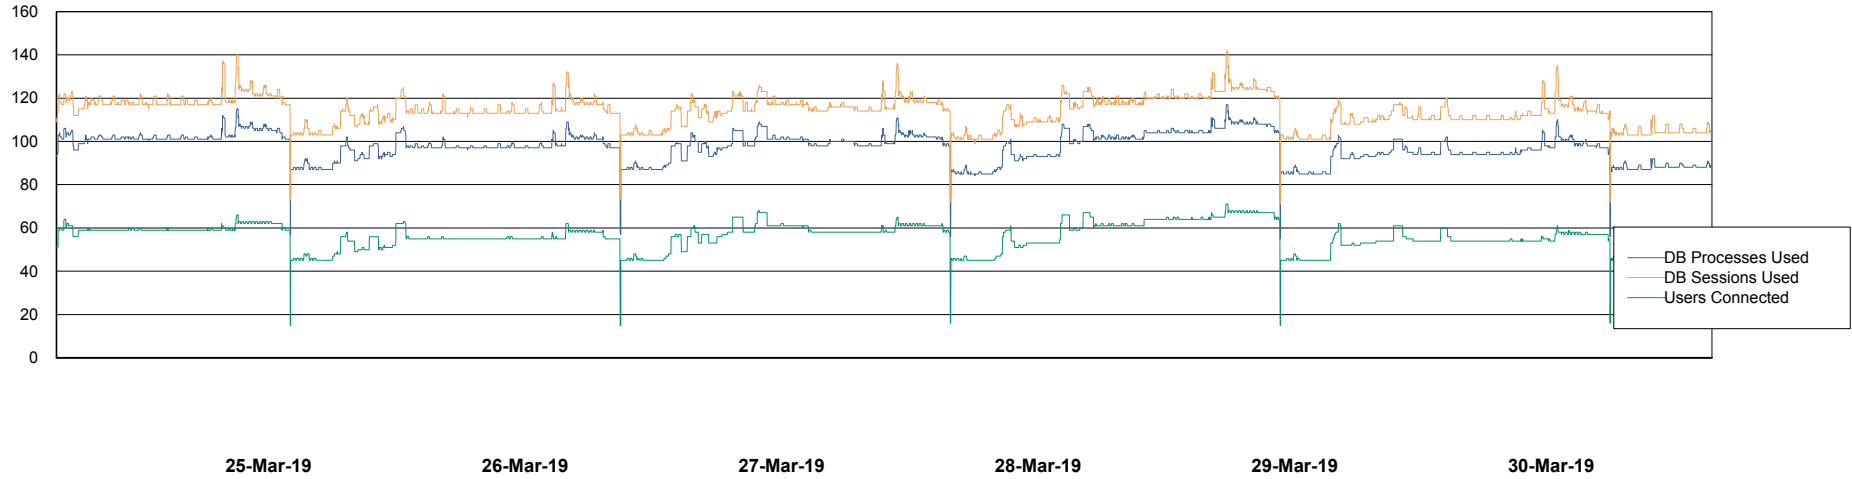

Database Performance DFDDDB_Production

DB Processes Max 600
DB Sessions Max 928