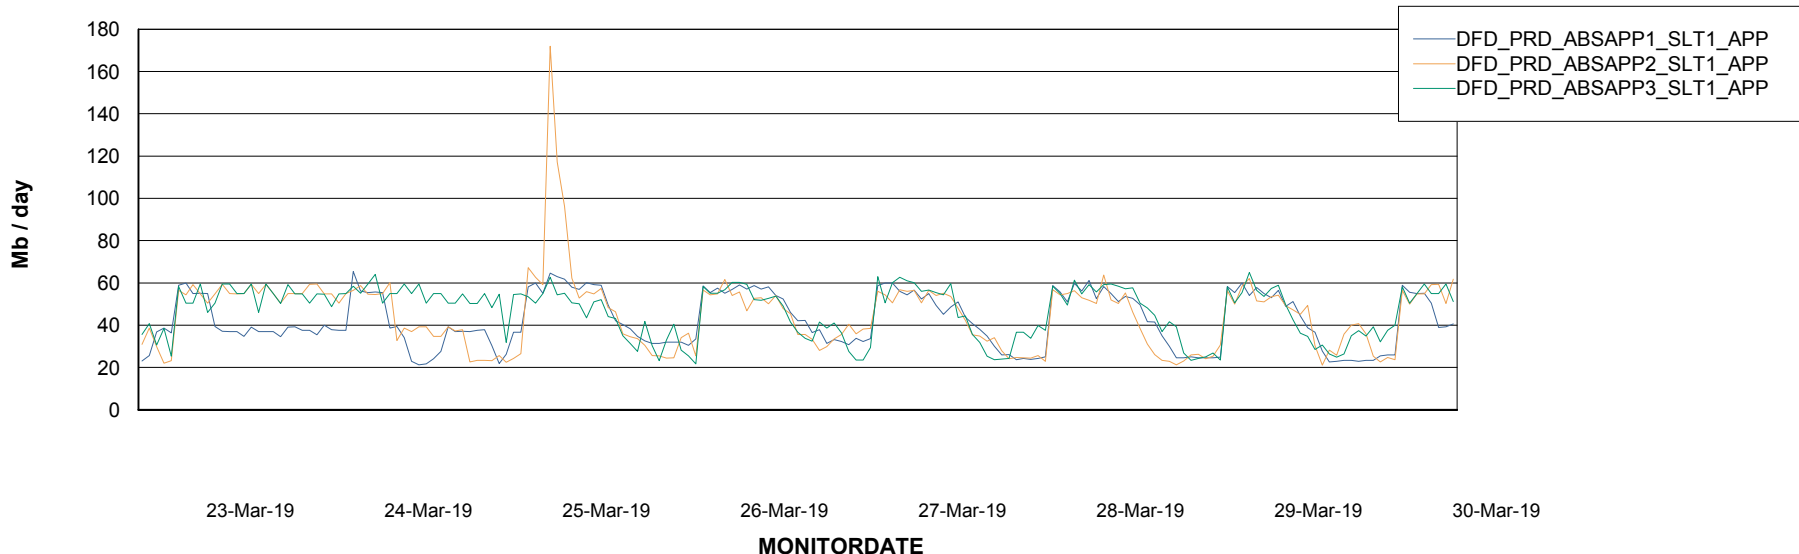

Standby Database Health DFD Production

Recovery lag for last 7 days

Weekly SLA Customer Report

Customer DFD Production
Database ID 39

ABSSolute Application Server Services

Avg memory used per ABS Server Service