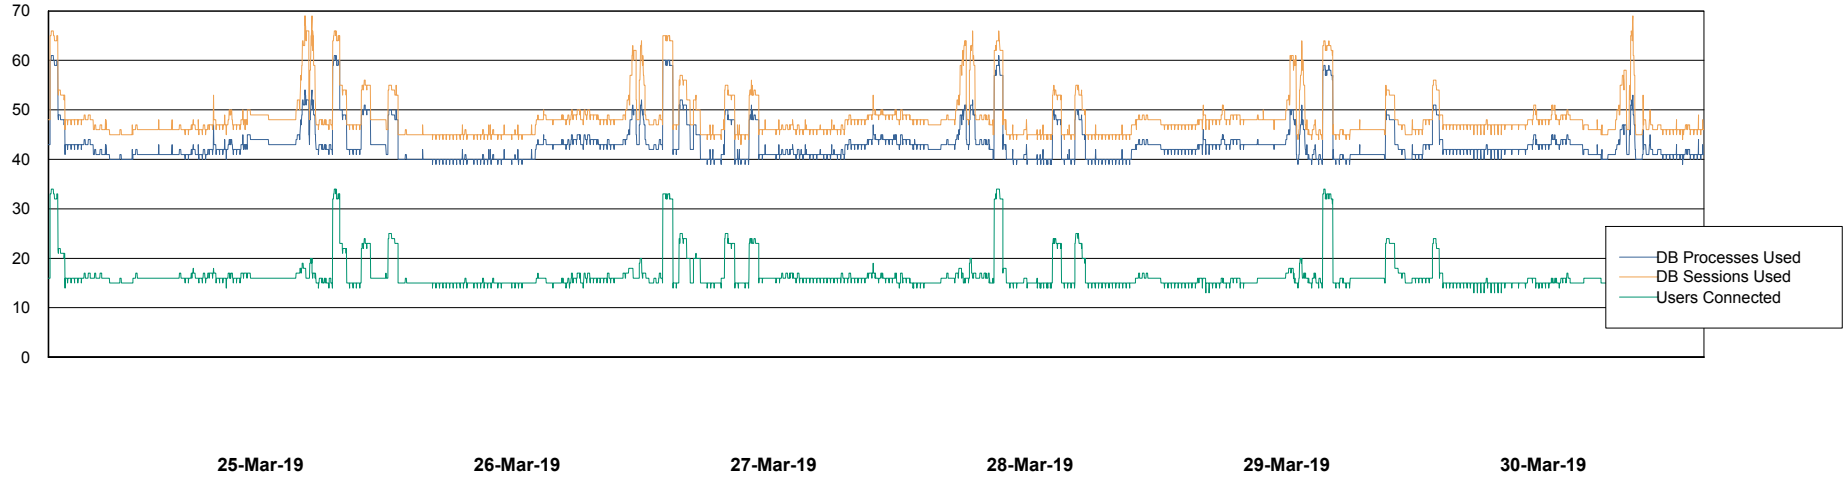

Database Performance DFDDDBI_Production

DB Processes Max 500
DB Sessions Max 772