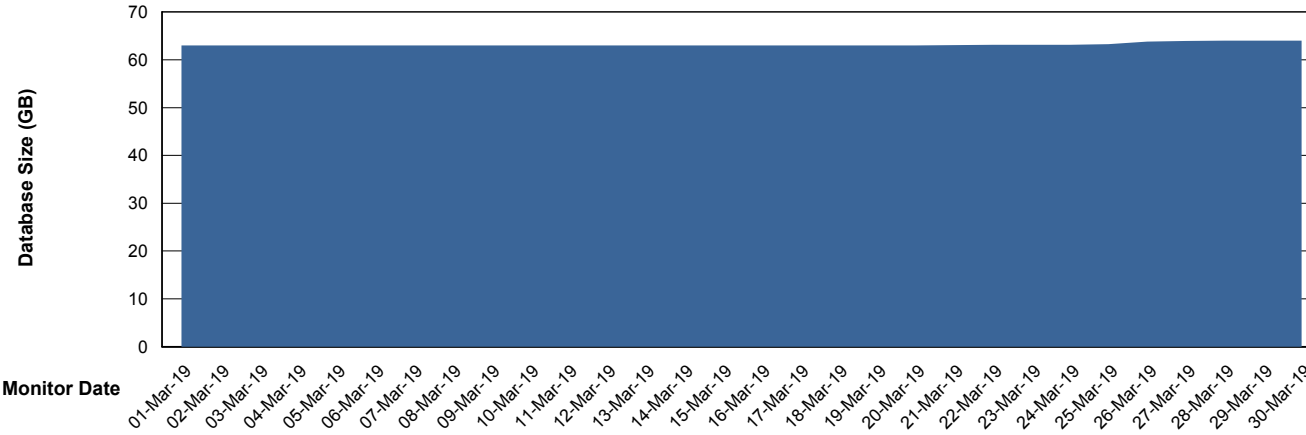

Weekly SLA Customer Report

Customer BOH_Production
Database ID 55

Database Performance BOHABS01_DB_Primary

DB Processes Max 500
DB Sessions Max 780

Weekly SLA Customer Report

Customer BOH_Production
Database ID 55

Database Performance BOHABS02_DB_Standby

DB Processes Max 500
DB Sessions Max 776

Weekly SLA Customer Report

Customer BOH_Production
 Database ID 55

DATABASE SIZE BOHABS01_DB_Primary

Database growth over last month

Database Tablespace BOHABS01_DB_Primary

Date	Tablespace Name	Filesize (Gb)	Usedsize (Gb)	Percentage free
30-Mar-19	ABSDATA	48	25	48
	INDX	44	36	18
29-Mar-19	ABSDATA	48	25	48
	INDX	44	36	18
28-Mar-19	ABSDATA	48	25	48
	INDX	44	36	18
27-Mar-19	ABSDATA	48	25	48
	INDX	44	36	18
26-Mar-19	ABSDATA	48	25	48
	INDX	44	36	18
25-Mar-19	ABSDATA	48	25	48
	INDX	44	36	18
24-Mar-19	ABSDATA	48	25	48
	INDX	44	36	18