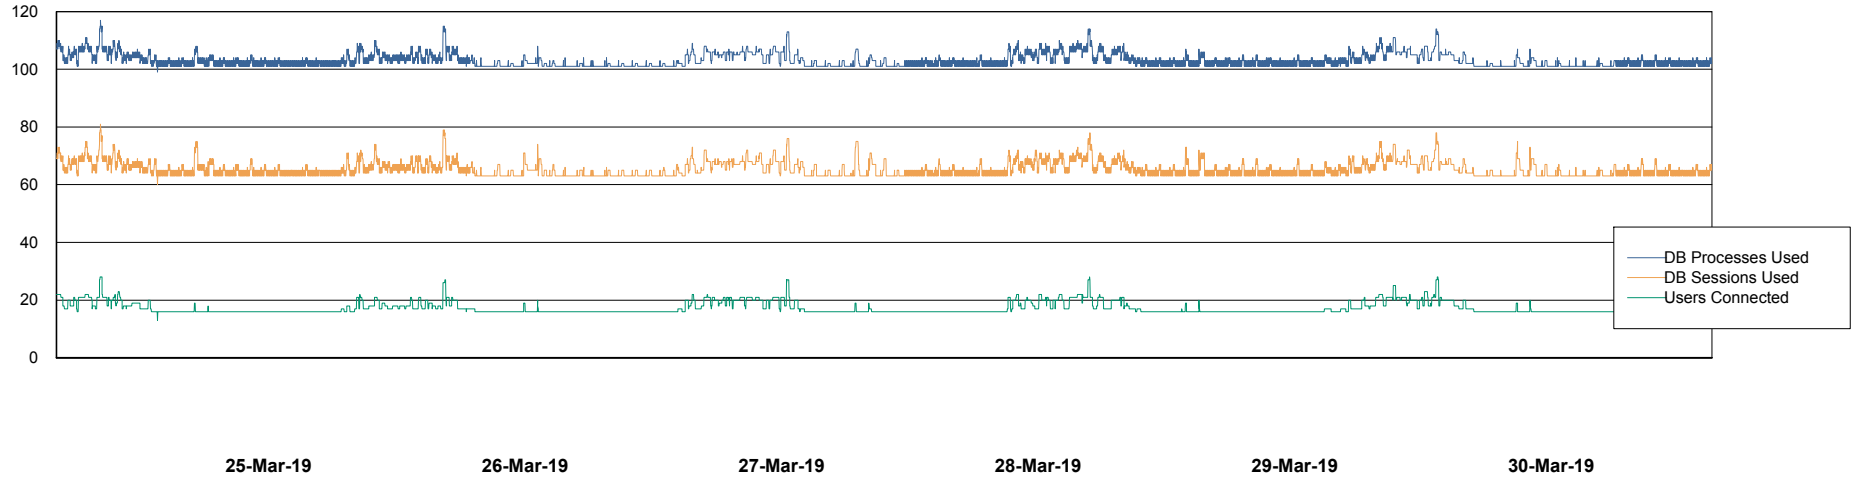

Harddisk Usage BOHABS02

	Free disk space on c: (%)	Total disk space on c: (Gb)	Free disk space on d: (%)	Total disk space on d: (Gb)	Free disk space on e: (%)	Total disk space on e: (Gb)
30-Mar-19	51	100	35	300	82	80
29-Mar-19	51	100	35	300	83	80
28-Mar-19	51	100	35	300	85	80
27-Mar-19	51	100	35	300	86	80
26-Mar-19	51	100	34	300	87	80
25-Mar-19	52	100	34	300	89	80
24-Mar-19	52	100	34	300	89	80

Weekly SLA Customer Report

Customer BOH_Production
Database ID 55

Database Performance BOHABS01_DB_Primary

DB Processes Max 500
DB Sessions Max 780

Weekly SLA Customer Report

Customer BOH_Production
Database ID 55