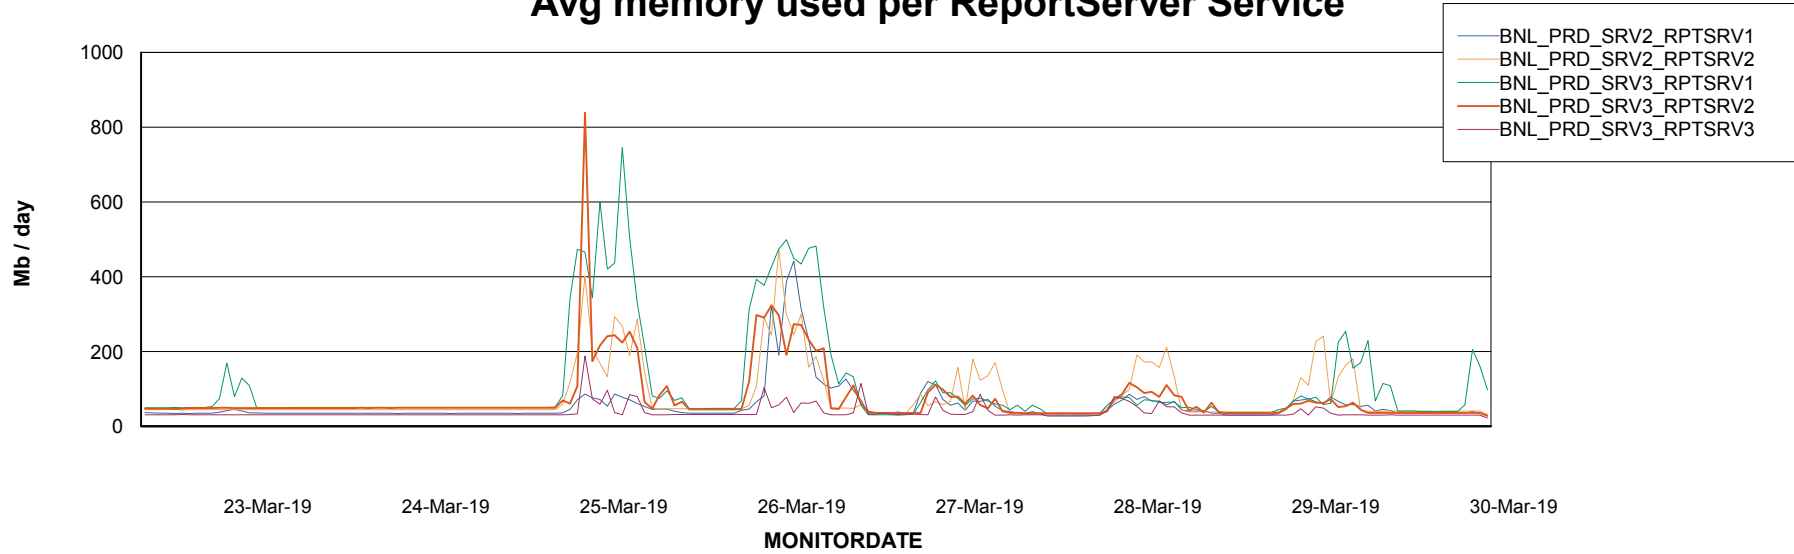

ABSSolute Web Component Services

Avg memory used per ReportServer Service