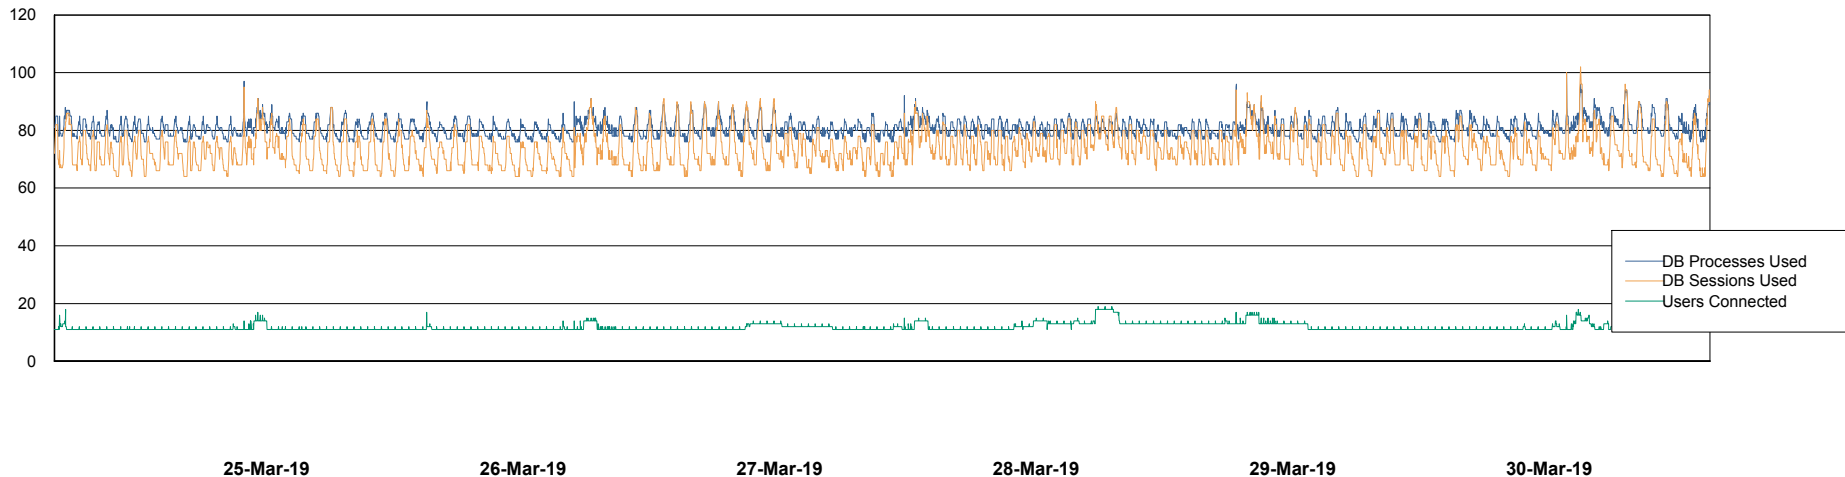

Weekly SLA Customer Report

Customer BNL_Production
Database ID 83

Harddisk Usage BNL_PRD_vm-absa03

	Free disk space on c: (%)	Total disk space on c: (Gb)	Free disk space on d: (%)	Total disk space on d: (Gb)	Free disk space on f: (%)	Total disk space on f: (Gb)
30-Mar-19	68	127	68	127	92	64
29-Mar-19	68	127	68	127	92	64
28-Mar-19	68	127	68	127	92	64
27-Mar-19	68	127	68	127	92	64
26-Mar-19	68	127	69	127	92	64
25-Mar-19	68	127	69	127	92	64
24-Mar-19	68	127	69	127	92	64

Weekly SLA Customer Report

Customer BNL_Production
Database ID 83

Database Performance BNLDB_FUT_FutureLive

DB Processes Max 1,000
DB Sessions Max 1,528

Weekly SLA Customer Report

Customer BNL_Production
Database ID 83