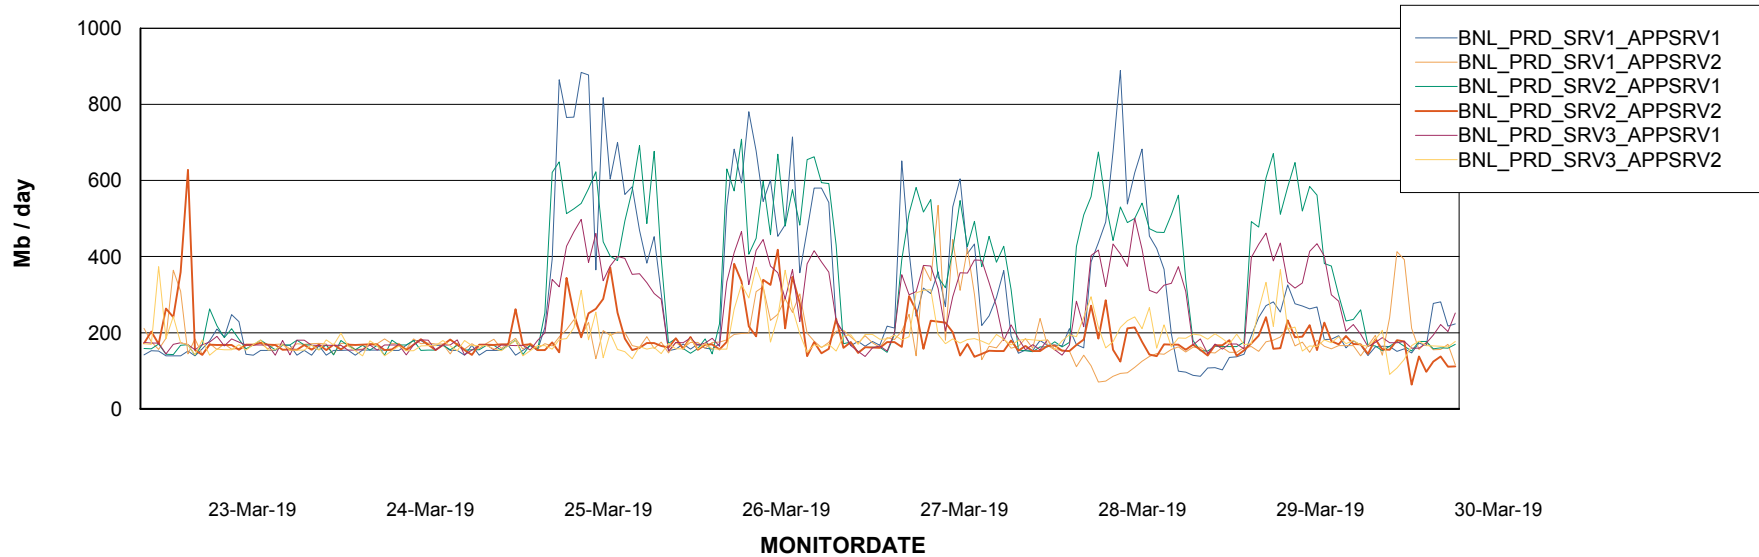

DATABASE SIZE BNLDB_Production

Database growth over last month

Weekly SLA Customer Report

Customer BNL_Production
Database ID 83

Database Tablespace		BNLDB_FUT_FutureLive		
Date	Tablespace Name	Filesize (Gb)	Usedsize (Gb)	Percentage free
30-Mar-19	ABSDATA	80	70	13
	INDX	144	126	13
29-Mar-19	ABSDATA	80	70	13
	INDX	144	126	13
28-Mar-19	ABSDATA	80	69	14
	INDX	144	126	13
27-Mar-19	ABSDATA	80	69	14
	INDX	144	126	13
26-Mar-19	ABSDATA	80	69	14
	INDX	144	126	13
25-Mar-19	ABSDATA	80	69	14
	INDX	144	126	13
24-Mar-19	ABSDATA	80	69	14
	INDX	144	126	13

Weekly SLA Customer Report

Customer BNL_Production
 Database ID 83

Database Tablespace BNLDB_Production

Date	Tablespace Name	Filesize (Gb)	Usedsize (Gb)	Percentage free
30-Mar-19	ABSDATA	106	71	33
	INDX	288	248	14
29-Mar-19	ABSDATA	106	71	33
	INDX	288	248	14
28-Mar-19	ABSDATA	106	71	33
	INDX	288	248	14
27-Mar-19	ABSDATA	106	71	33
	INDX	288	248	14
26-Mar-19	ABSDATA	106	71	33
	INDX	288	247	14
25-Mar-19	ABSDATA	106	71	33
	INDX	288	246	15
24-Mar-19	ABSDATA	106	71	33
	INDX	288	245	15

Weekly SLA Customer Report

Customer BNL_Production
Database ID 83

ABSSolute Application Server Services

Avg memory used per ABS Server Service

Avg users per day per ABS server

Weekly SLA Customer Report

Customer BNL_Production
Database ID 83