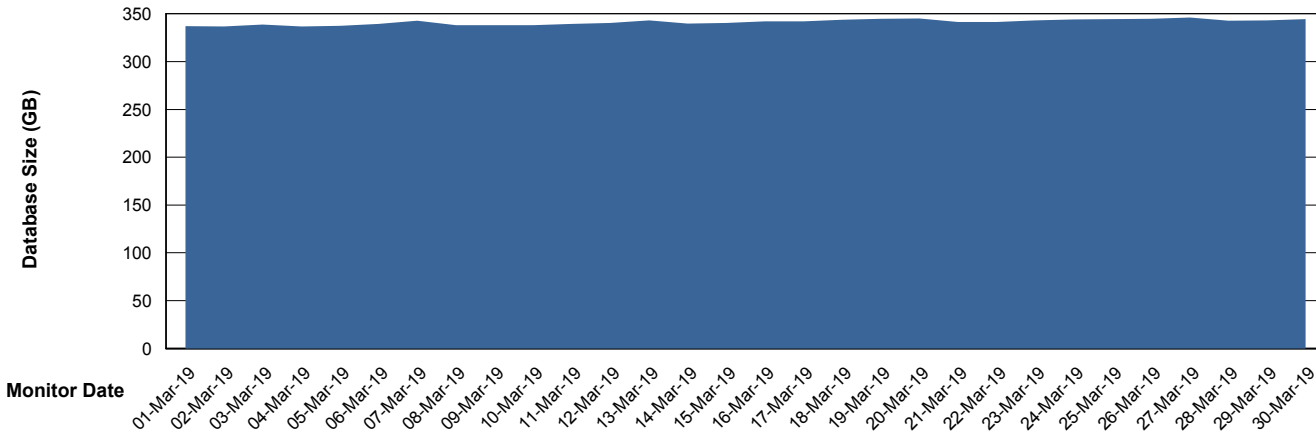

Weekly SLA Customer Report

Customer BNL_Production
Database ID 83

Database Performance BNLDB_FUT_FutureLive

DB Processes Max 1,000
DB Sessions Max 1,528

Weekly SLA Customer Report

Customer BNL_Production
Database ID 83

Database Performance BNLDB_Production

DB Processes Max 700
DB Sessions Max 1,072

Weekly SLA Customer Report

Customer BNL_Production
Database ID 83

DATABASE SIZE BNLDB_FUT_FutureLive

Database growth over last month

DATABASE SIZE BNLDB_Production

Database growth over last month

Weekly SLA Customer Report

Customer BNL_Production
Database ID 83

Database Tablespace		BNLDB_FUT_FutureLive		
Date	Tablespace Name	Filesize (Gb)	Usedsize (Gb)	Percentage free
30-Mar-19	ABSDATA	80	70	13
	INDX	144	126	13
29-Mar-19	ABSDATA	80	70	13
	INDX	144	126	13
28-Mar-19	ABSDATA	80	69	14
	INDX	144	126	13
27-Mar-19	ABSDATA	80	69	14
	INDX	144	126	13
26-Mar-19	ABSDATA	80	69	14
	INDX	144	126	13
25-Mar-19	ABSDATA	80	69	14
	INDX	144	126	13
24-Mar-19	ABSDATA	80	69	14
	INDX	144	126	13