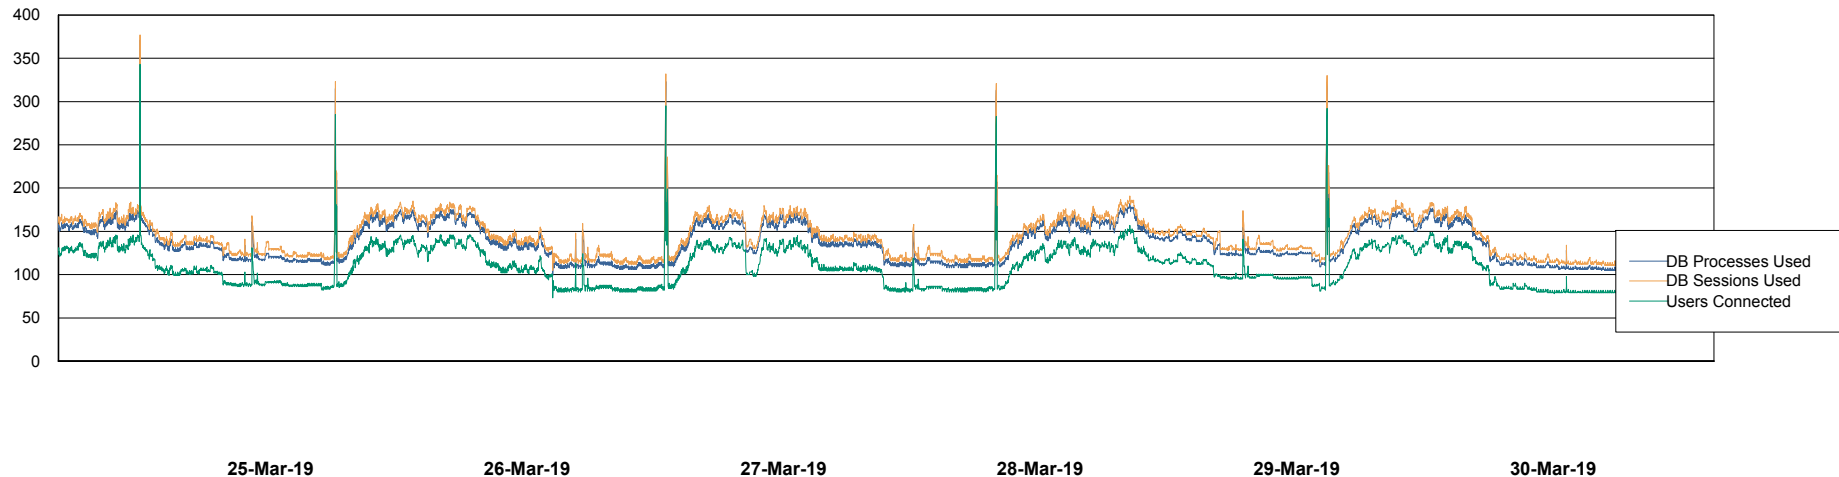

Database Performance BNLDB_Production

DB Processes Max 700
DB Sessions Max 1,072