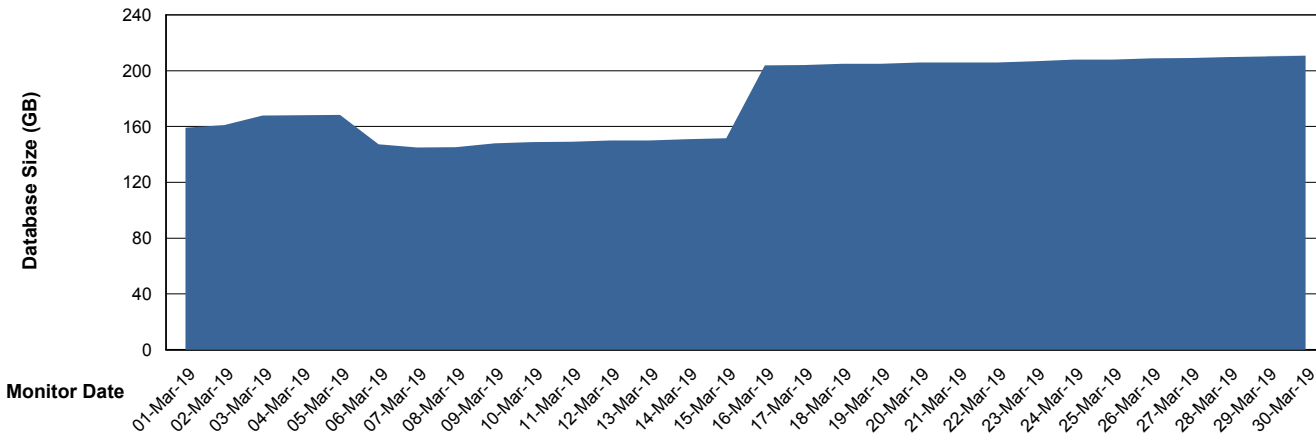

Weekly SLA Customer Report

Customer BNL_Production
Database ID 83

Database Performance BNLDB_FUT_FutureLive

DB Processes Max 1,000
DB Sessions Max 1,528

Weekly SLA Customer Report

Customer BNL_Production
Database ID 83

Database Performance BNLDB_Production

DB Processes Max 700
DB Sessions Max 1,072

Weekly SLA Customer Report

Customer BNL_Production
Database ID 83

DATABASE SIZE BNLDB_FUT_FutureLive

Database growth over last month

DATABASE SIZE BNLDB_Production

Database growth over last month

Weekly SLA Customer Report

Customer BNL_Production
Database ID 83

Database Tablespace		BNLDB_FUT_FutureLive		
Date	Tablespace Name	Filesize (Gb)	Usedsize (Gb)	Percentage free
30-Mar-19	ABSDATA	80	70	13
	INDX	144	126	13
29-Mar-19	ABSDATA	80	70	13
	INDX	144	126	13
28-Mar-19	ABSDATA	80	69	14
	INDX	144	126	13
27-Mar-19	ABSDATA	80	69	14
	INDX	144	126	13
26-Mar-19	ABSDATA	80	69	14
	INDX	144	126	13
25-Mar-19	ABSDATA	80	69	14
	INDX	144	126	13
24-Mar-19	ABSDATA	80	69	14
	INDX	144	126	13