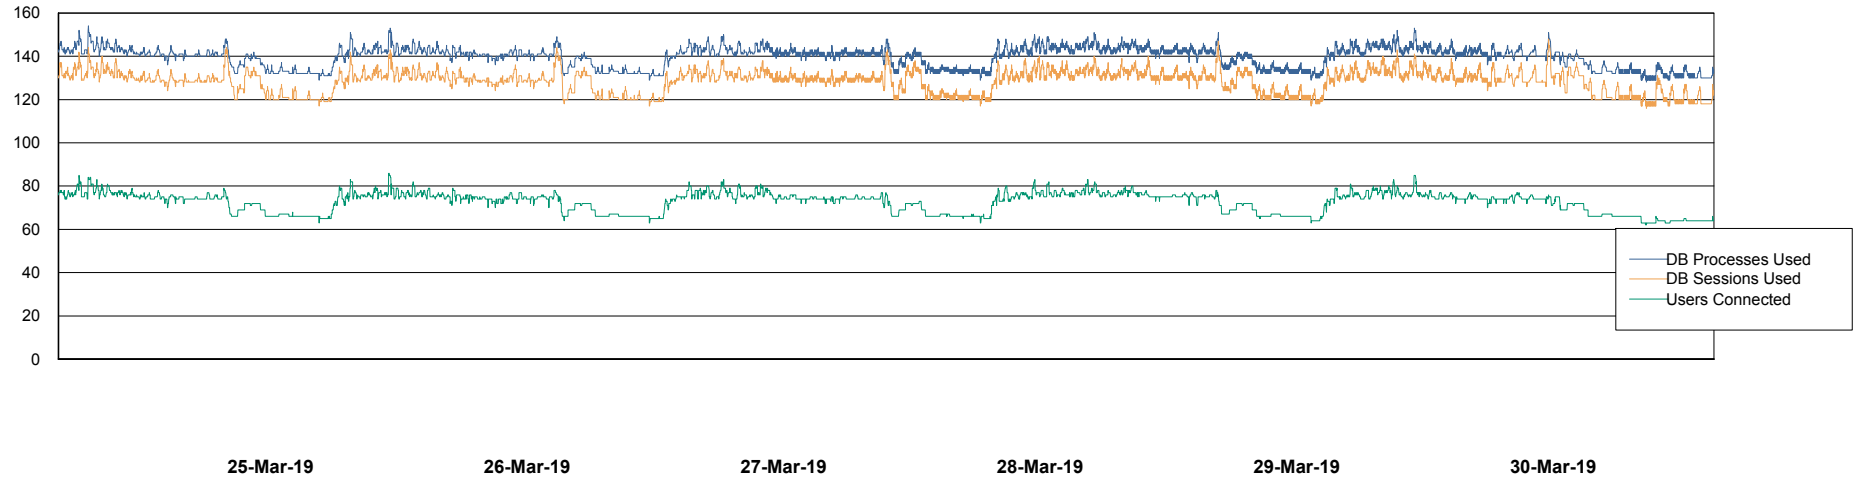

Database Performance BGGDB_Production