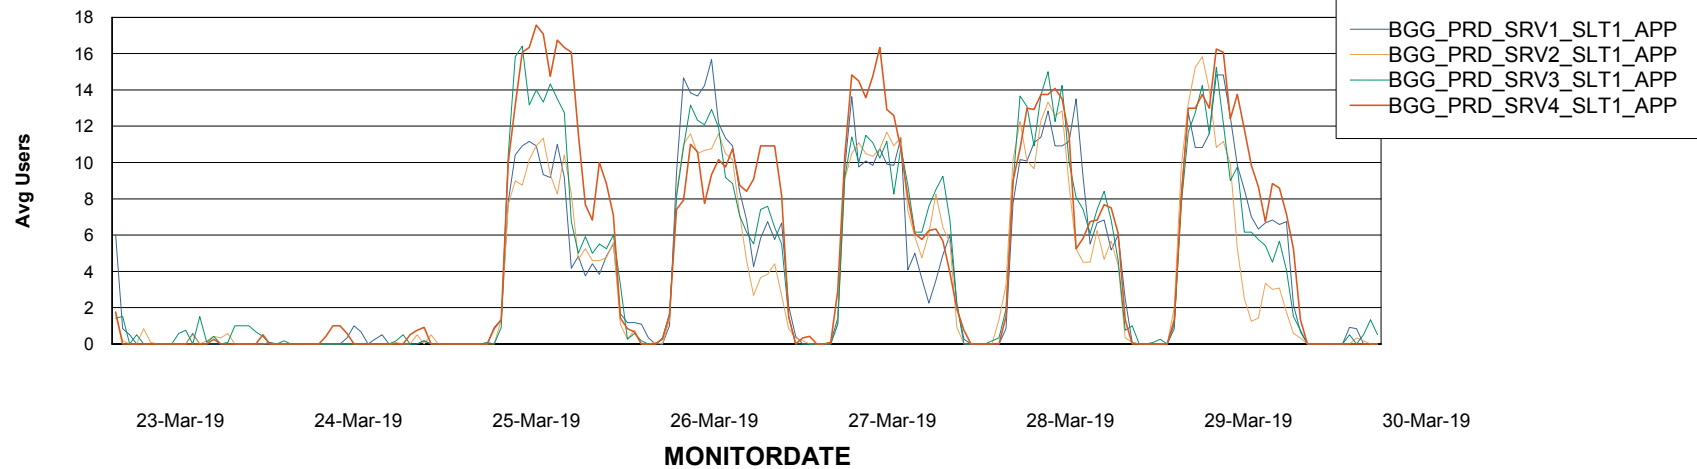

Avg users per day per ABS server