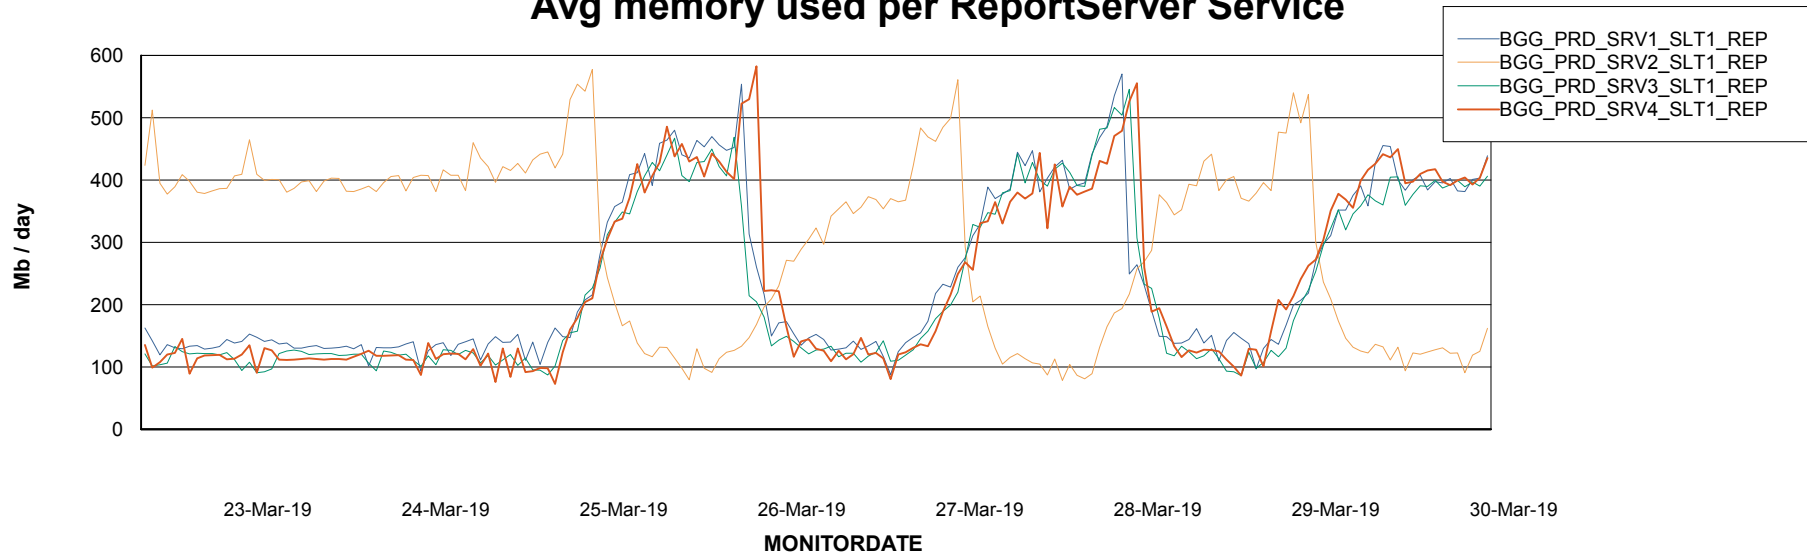

Avg memory used per ABS Server Service

Avg users per day per ABS server

Weekly SLA Customer Report

Customer BGG_Production
Database ID 58

ABSSolute Application ReportServer Services

Avg memory used per ReportServer Service