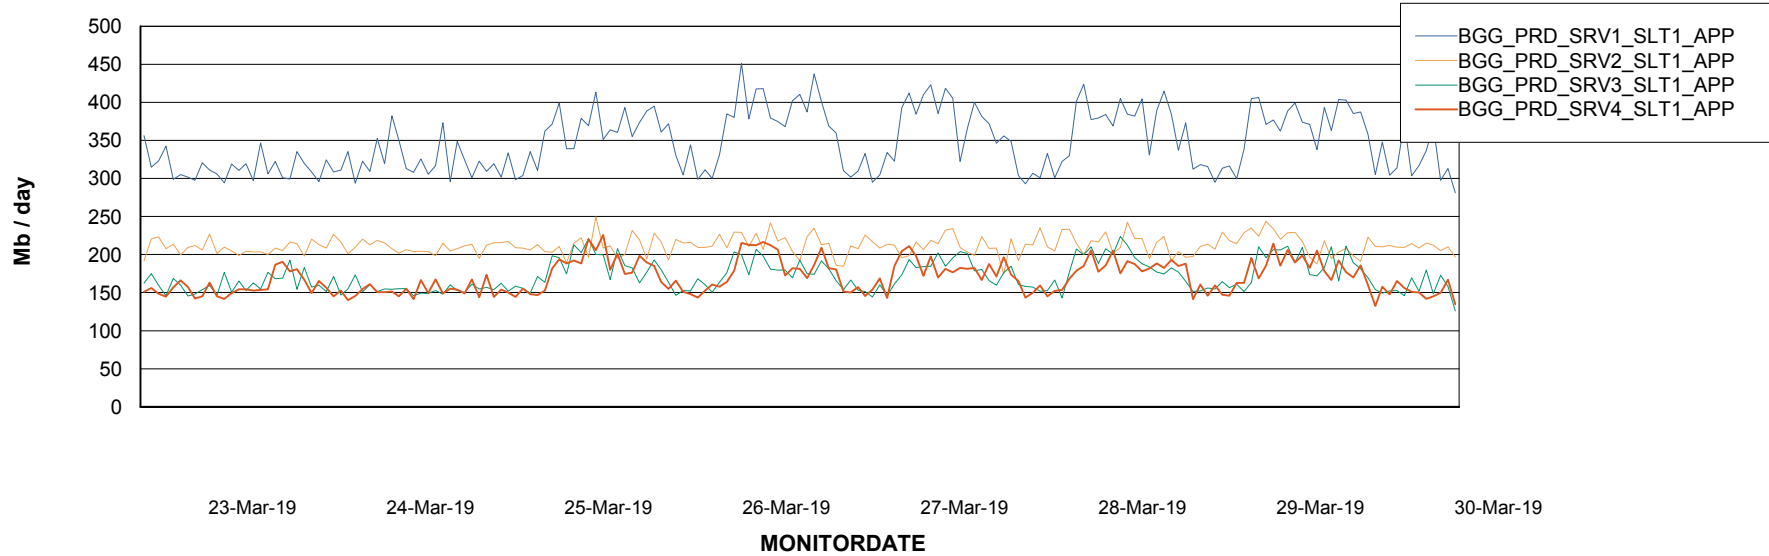

ABSSolute Application Server Services

Avg memory used per ABS Server Service