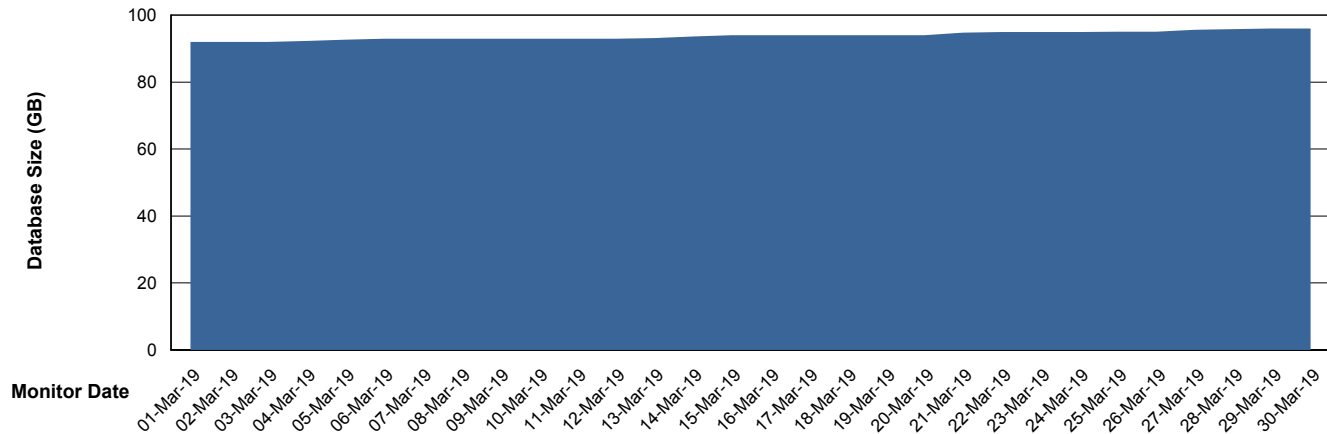

Customer BGG_Production
Database ID 58

DATABASE SIZE BGGDB_BI

Database growth over last month

DATABASE SIZE BGGDB_Production

Database growth over last month

Weekly SLA Customer Report

Customer BGG_Production
 Database ID 58

Database Tablespace BGGDB_BI

Date	Tablespace Name	Filesize (Gb)	Usedsize (Gb)	Percentage free
30-Mar-19	ABSDATA	20	17	15
	INDX	20	18	10
29-Mar-19	ABSDATA	20	17	15
	INDX	20	18	10
28-Mar-19	ABSDATA	20	17	15
	INDX	20	18	10
27-Mar-19	ABSDATA	20	17	15
	INDX	20	18	10
26-Mar-19	ABSDATA	20	17	15
	INDX	20	17	15
25-Mar-19	ABSDATA	20	17	15
	INDX	20	17	15
24-Mar-19	ABSDATA	20	16	20
	INDX	20	17	15