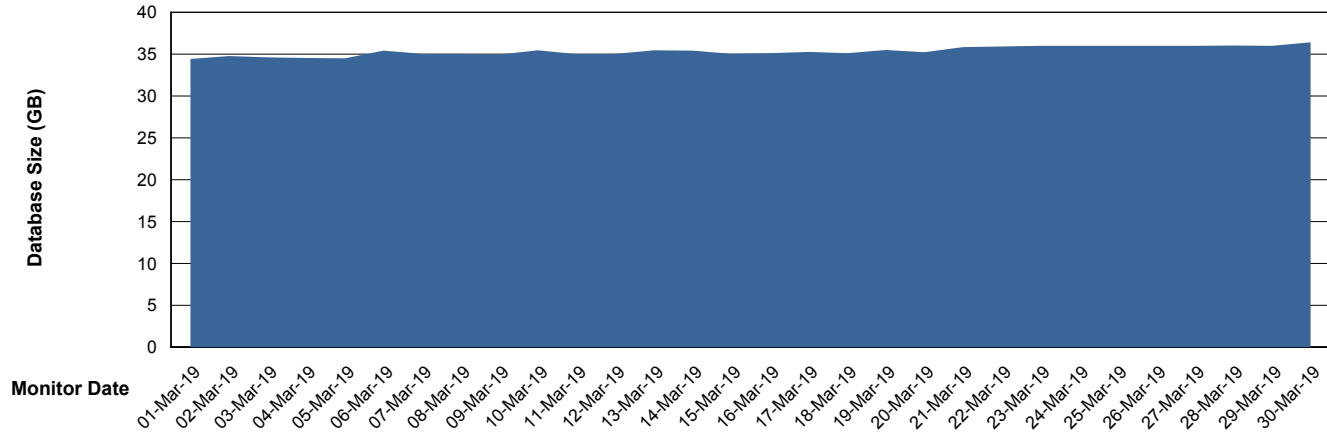

Weekly SLA Customer Report

Customer BGG_Production
Database ID 58

Database Performance BGGDB_Production

Weekly SLA Customer Report

Customer BGG_Production
Database ID 58

Database Performance BGGDB_Standby

Weekly SLA Customer Report

Customer BGG_Production
Database ID 58

DATABASE SIZE BGGDB_BI

Database growth over last month

DATABASE SIZE BGGDB_Production

Database growth over last month

Weekly SLA Customer Report

Customer BGG_Production
 Database ID 58