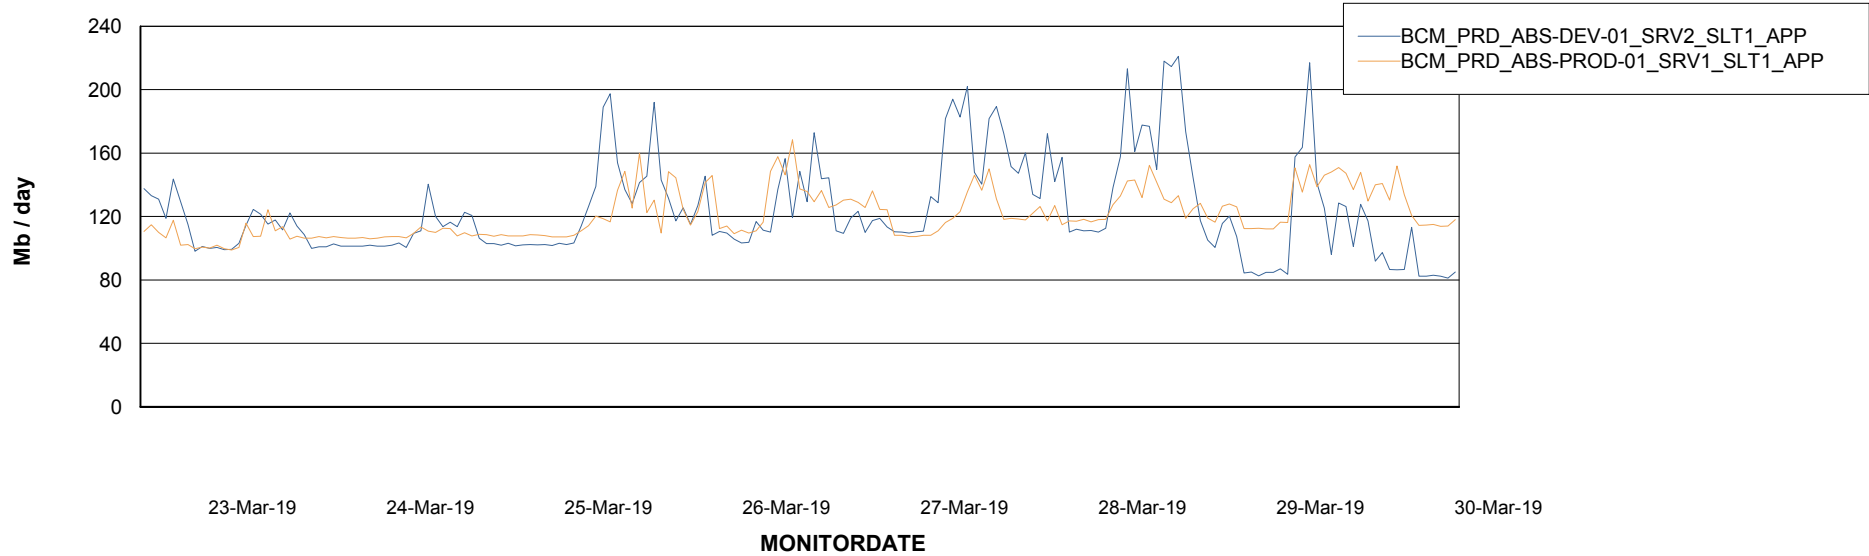

ABSSolute Application Server Services

Avg memory used per ABS Server Service