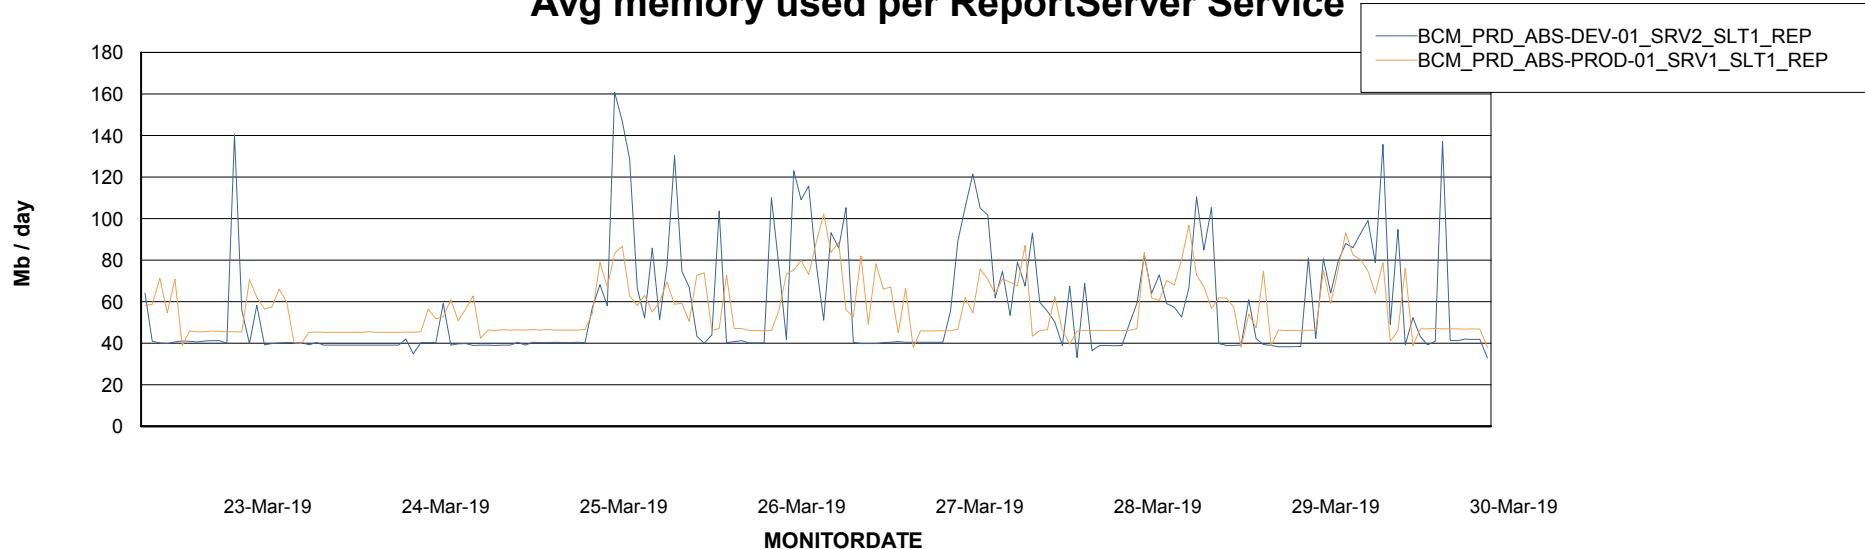

Avg memory used per ABS Server Service

Avg users per day per ABS server

Weekly SLA Customer Report

Customer BCM_Production
Database ID 81

ABSSolute Application ReportServer Services

Avg memory used per ReportServer Service