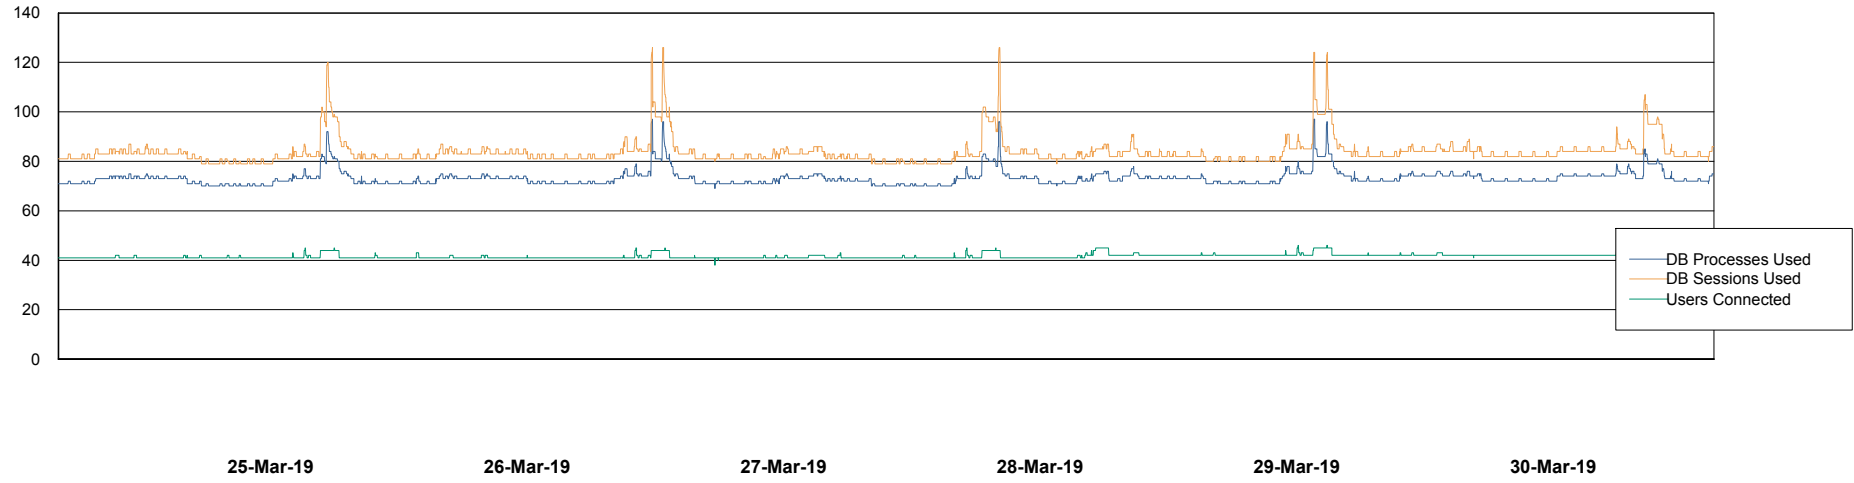

Weekly SLA Customer Report

Customer BCM_Production
Database ID 81

Database Performance BCMDB_ABS1 Production Database

Weekly SLA Customer Report

Customer BCM_Production
Database ID 81

Database Performance BCMDB_ABS1SB Standby Database