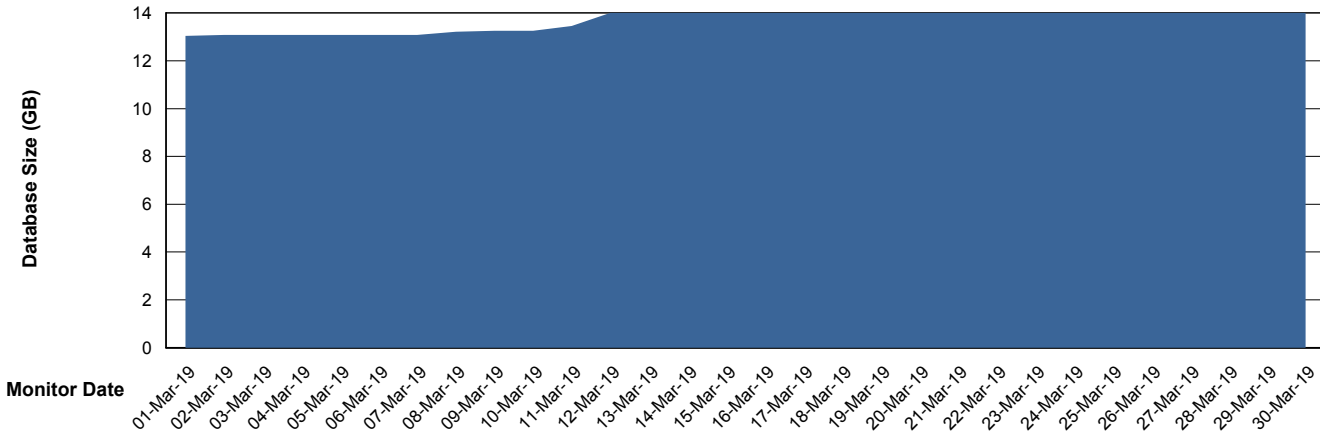

DB Processes Max 150
DB Sessions Max 248

Weekly SLA Customer Report

Customer BCM_Production
 Database ID 81

DATABASE SIZE BCMDB_ABS1 Production Database

Database growth over last month

Database Tablespace BCMDB_ABS1 Production Database

Date	Tablespace Name	Filesize (Gb)	Usedsize (Gb)	Percentage free
30-Mar-19	ABSDATA	5	4	20
	INDX	11	9	18
29-Mar-19	ABSDATA	5	4	20
	INDX	11	9	18
28-Mar-19	ABSDATA	5	4	20
	INDX	11	9	18
27-Mar-19	ABSDATA	5	4	20
	INDX	11	9	18
26-Mar-19	ABSDATA	5	4	20
	INDX	11	9	18
25-Mar-19	ABSDATA	5	4	20
	INDX	11	9	18
24-Mar-19	ABSDATA	5	4	20
	INDX	11	9	18