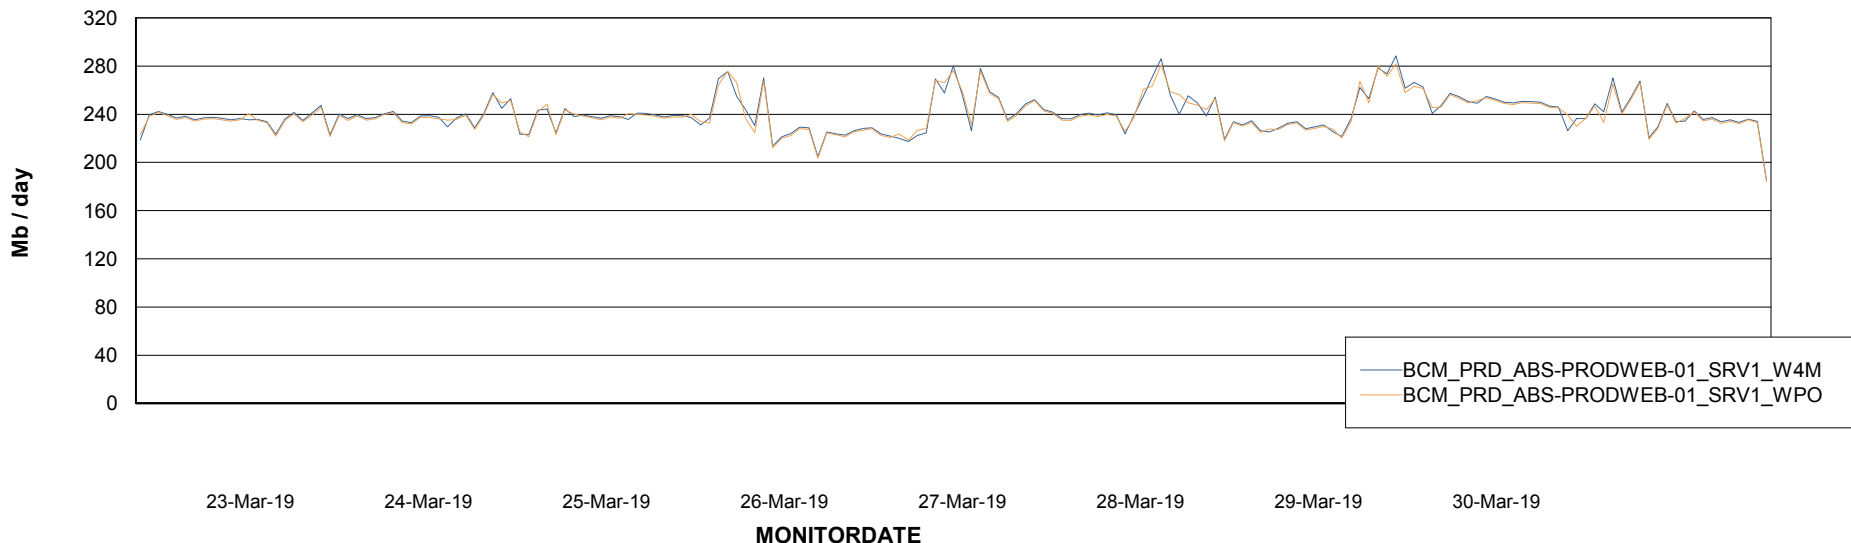

ABSSolute Web Component Services

Avg memory used per ABS Web component