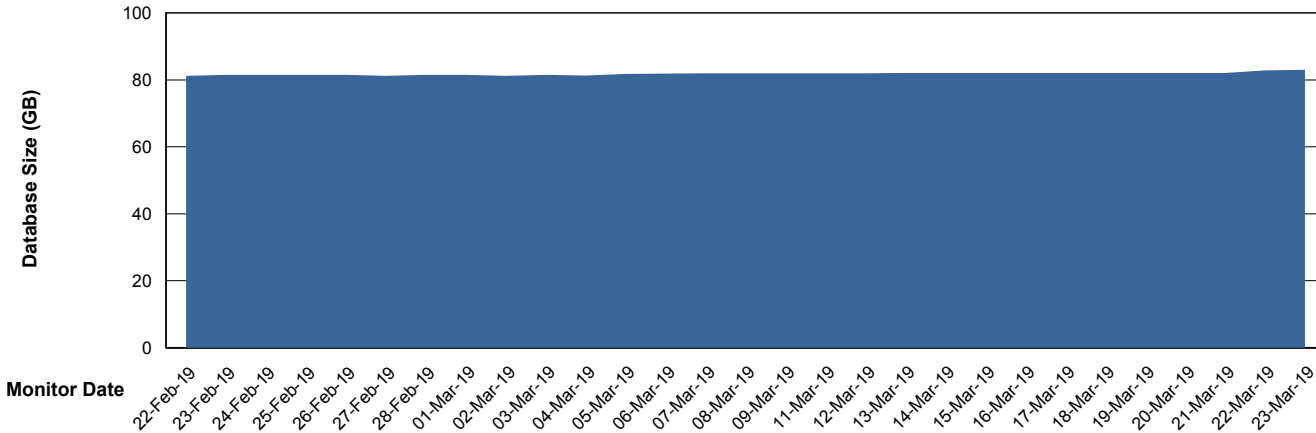

Database Performance VOSDB_Production

DB Processes Max 300
DB Sessions Max 472

Weekly SLA Customer Report

Customer VOS_Production
Database ID 68

Database Performance VOSDB_Standby

DB Processes Max 300
DB Sessions Max 472

Weekly SLA Customer Report

Customer VOS_Production
Database ID 68

DATABASE SIZE VOSBIDB_Production

Database growth over last month

DATABASE SIZE VOSDB_Production

Database growth over last month

Weekly SLA Customer Report