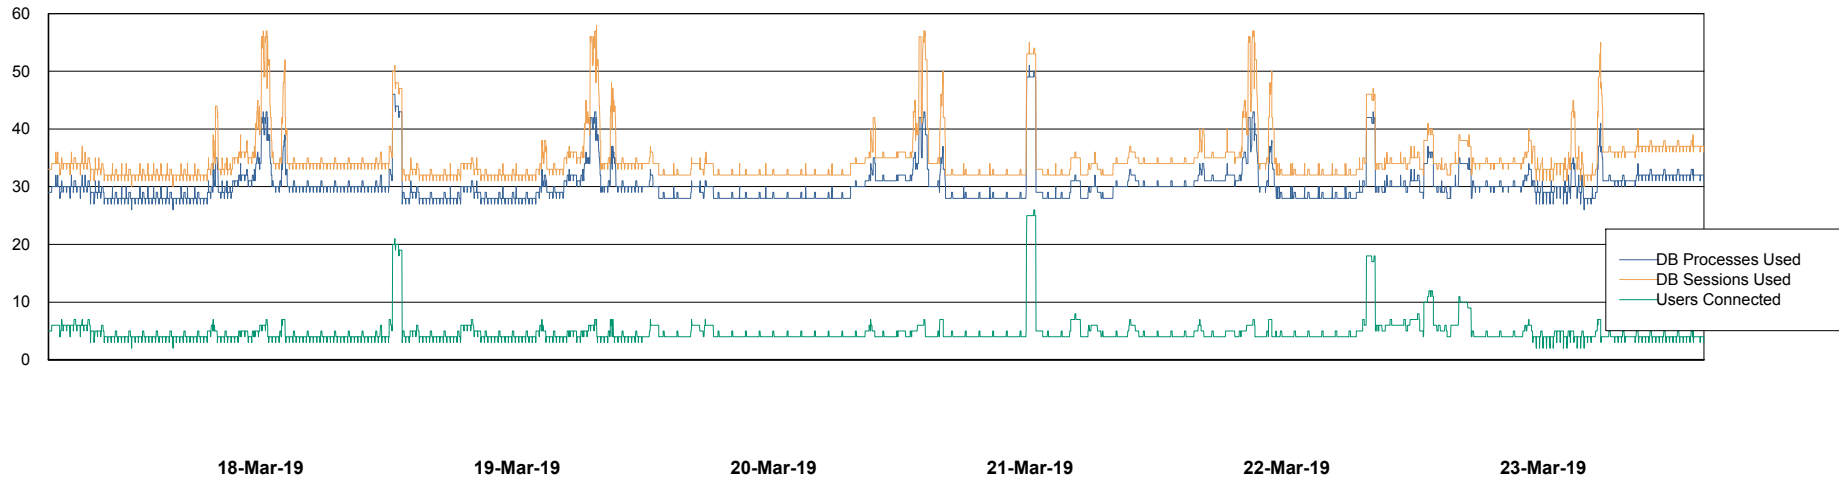

Harddisk Usage VOS_ABSWEB2

	Free disk space on / (%)	Total disk space on / (Gb)	Used disk space on / (Gb)	Total disk space on /home (Gb)	Used disk space on /home (Gb)	Free disk space on /opt (%)	Total disk space on /opt (Gb)	Used disk space on /opt (Gb)	Total disk space on /tmp (Gb)	Used disk space on /tmp (Gb)
23-Mar-19	86	50	7	50	7	86	50	7	50	7
22-Mar-19	86	50	7	50	7	86	50	7	50	7
21-Mar-19	86	50	7	50	7	86	50	7	50	7
20-Mar-19	86	50	7	50	7	86	50	7	50	7
19-Mar-19	86	50	7	50	7	86	50	7	50	7
18-Mar-19	86	50	7	50	7	86	50	7	50	7
17-Mar-19	86	50	7	50	7	86	50	7	50	7

Weekly SLA Customer Report

Customer VOS_Production
Database ID 68

Database Performance VOSBIDB_Production

DB Processes Max 500
DB Sessions Max 772

Weekly SLA Customer Report

Customer VOS_Production
Database ID 68