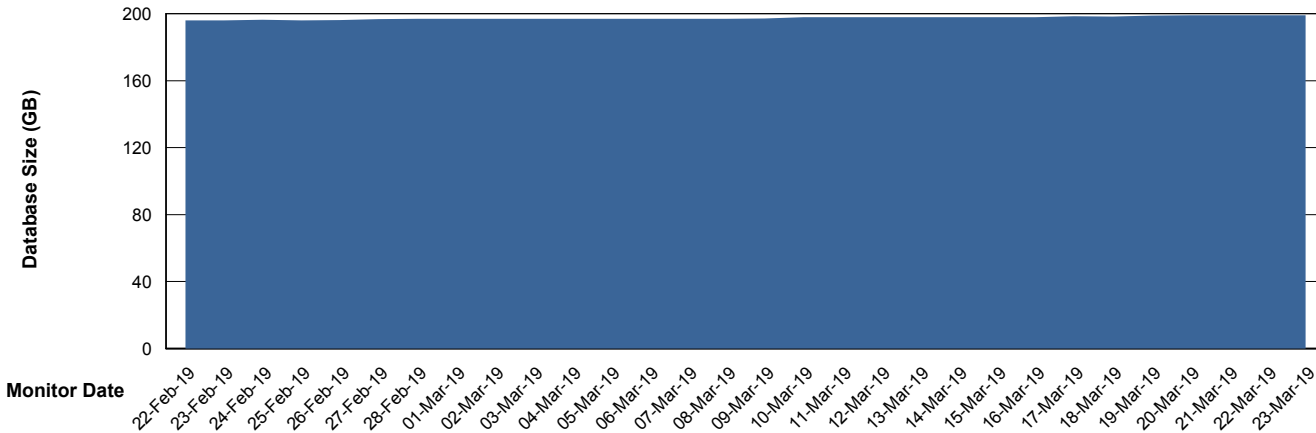

Weekly SLA Customer Report

Customer VOS_Production
Database ID 68

DATABASE SIZE VOSBIDB_Production

Database growth over last month

DATABASE SIZE VOSDB_Production

Database growth over last month

Weekly SLA Customer Report

Customer VOS_Production
 Database ID 68

Database Tablespace VOSBIDB_Production

Date	Tablespace Name	Filesize (Gb)	Usedsize (Gb)	Percentage free
23-Mar-19	ABSDATA	37	32	14
	INDX	53	46	13
22-Mar-19	ABSDATA	37	32	14
	INDX	53	46	13
21-Mar-19	ABSDATA	37	32	14
	INDX	53	46	13
20-Mar-19	ABSDATA	37	32	14
	INDX	53	46	13
19-Mar-19	ABSDATA	37	32	14
	INDX	53	46	13
18-Mar-19	ABSDATA	37	32	14
	INDX	53	46	13
17-Mar-19	ABSDATA	37	32	14
	INDX	53	46	13