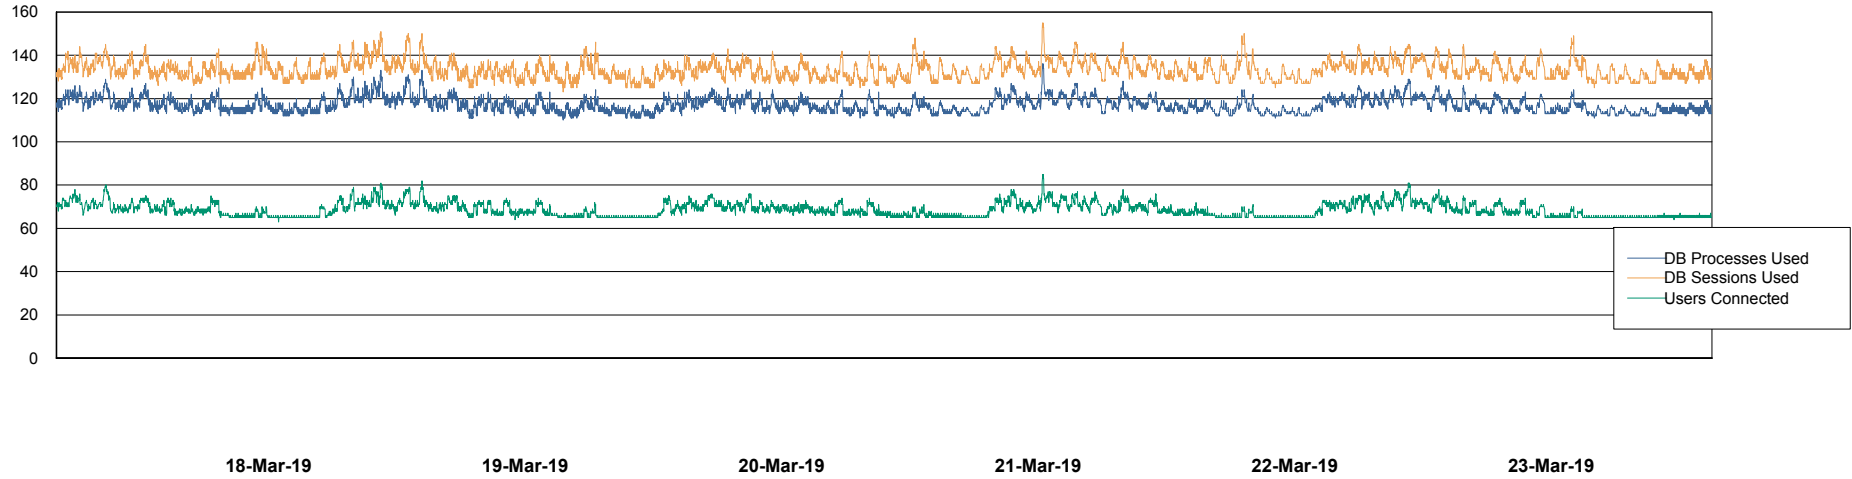

Database Performance VOSDB_Production

DB Processes Max 300
DB Sessions Max 472