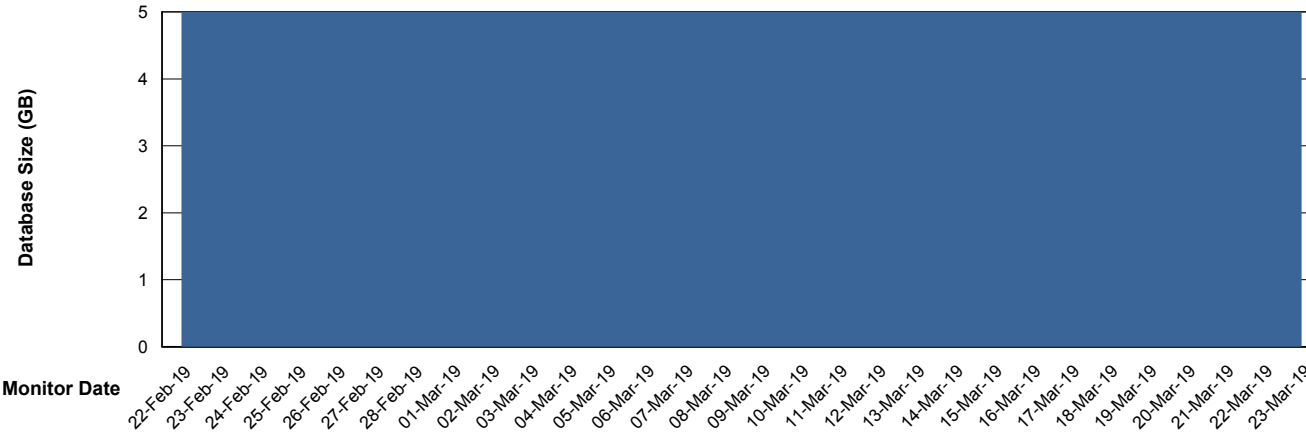

Weekly SLA Customer Report

Customer STX_Production
Database ID 71

Harddisk Usage STX_PRD_LDRSRV

	Free disk space on c: (%)	Total disk space on c: (Gb)	Free disk space on d: (%)	Total disk space on d: (Gb)
23-Mar-19	32	100	29	400
22-Mar-19	33	100	29	400
21-Mar-19	32	100	29	400
20-Mar-19	32	100	29	400
19-Mar-19	32	100	29	400
18-Mar-19	32	100	29	400
17-Mar-19	32	100	29	400

Weekly SLA Customer Report

Customer STX_Production
Database ID 71

Database Performance STXDB_Production

DB Processes Max 150
DB Sessions Max 248

Weekly SLA Customer Report

Customer STX_Production
 Database ID 71

DATABASE SIZE STXDB_Production

Database growth over last month

Database Tablespace STXDB_Production

Date	Tablespace Name	Filesize (Gb)	Usedsize (Gb)	Percentage free
23-Mar-19	ABSDATA	5	4	20
	INDX	1	0	100
22-Mar-19	ABSDATA	5	4	20
	INDX	1	0	100
21-Mar-19	ABSDATA	5	4	20
	INDX	1	0	100
20-Mar-19	ABSDATA	5	4	20
	INDX	1	0	100
19-Mar-19	ABSDATA	5	4	20
	INDX	1	0	100
18-Mar-19	ABSDATA	5	4	20
	INDX	1	0	100
17-Mar-19	ABSDATA	5	4	20
	INDX	1	0	100