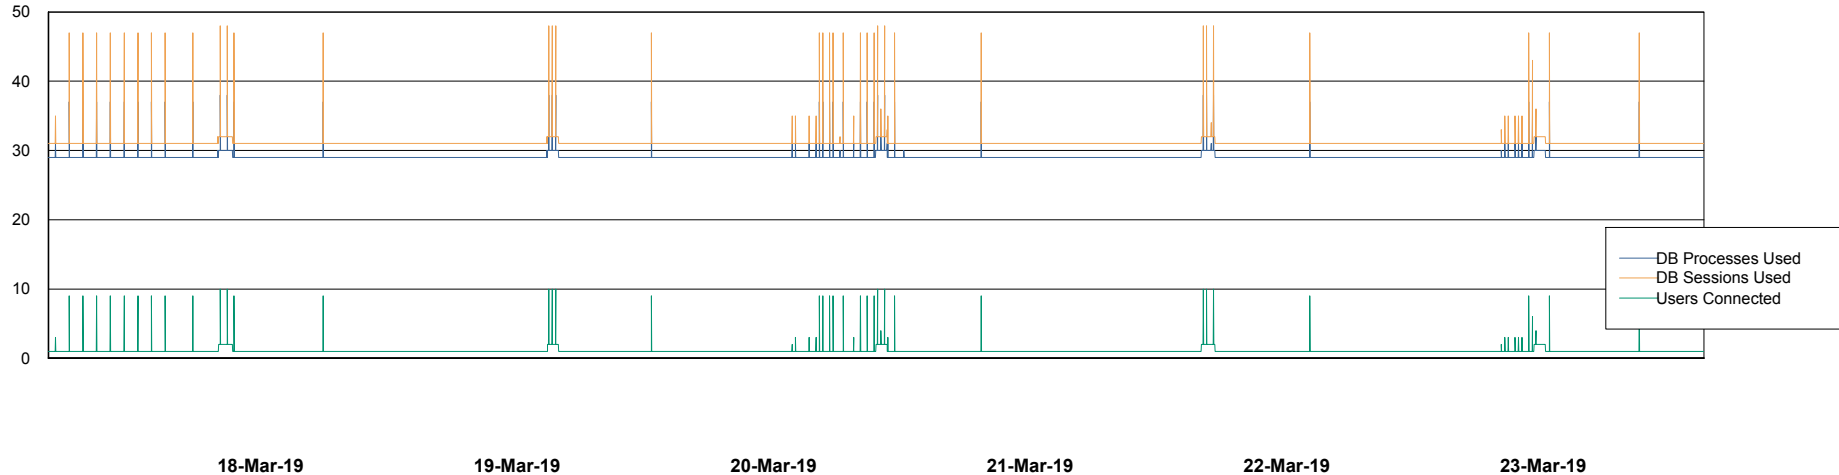

Weekly SLA Customer Report

Customer STK_Production
Database ID 82

Database Performance STKDB_ABS1 Production Database

DB Processes Max 500
DB Sessions Max 776

Weekly SLA Customer Report

Customer STK_Production
Database ID 82

Database Performance STKDB_ABS1SB Standby Database

DB Processes Max 500
DB Sessions Max 774

Weekly SLA Customer Report

Customer STK_Production
 Database ID 82

DATABASE SIZE STKDB_ABS1 Production Database

Database growth over last month