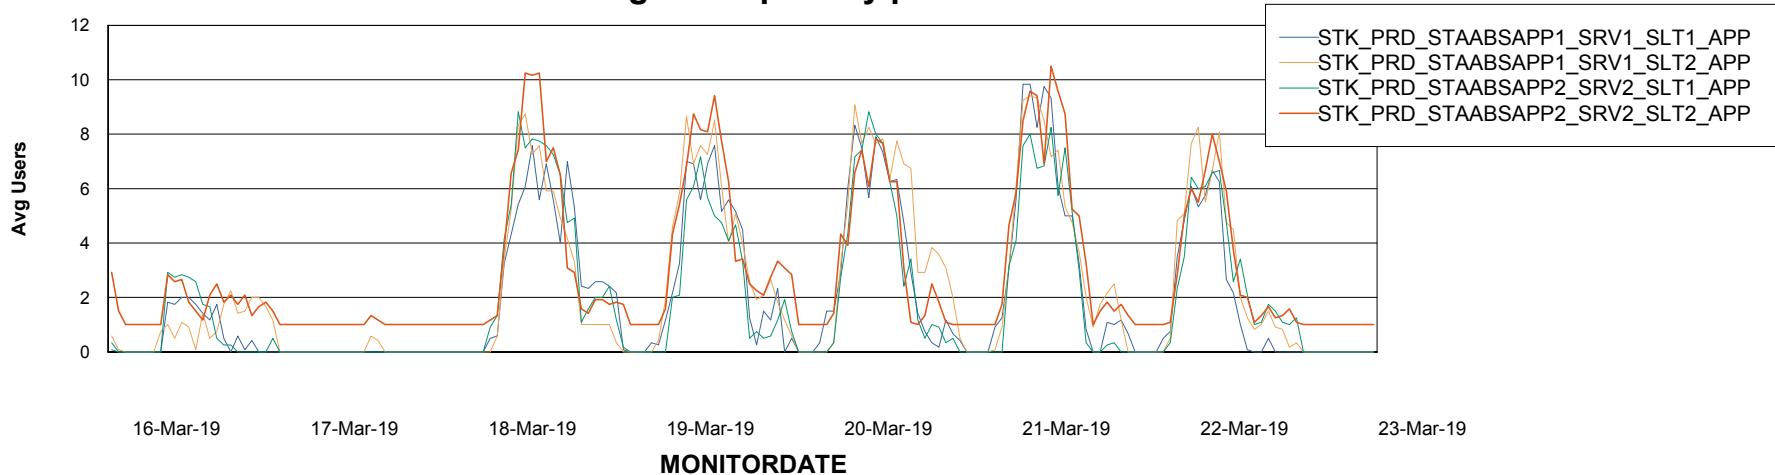

Weekly SLA Customer Report

Customer STK_Production
Database ID 82

ABSSolute Application Server Services

Avg memory used per ABS Server Service

Avg users per day per ABS server

Weekly SLA Customer Report

Customer STK_Production
Database ID 82