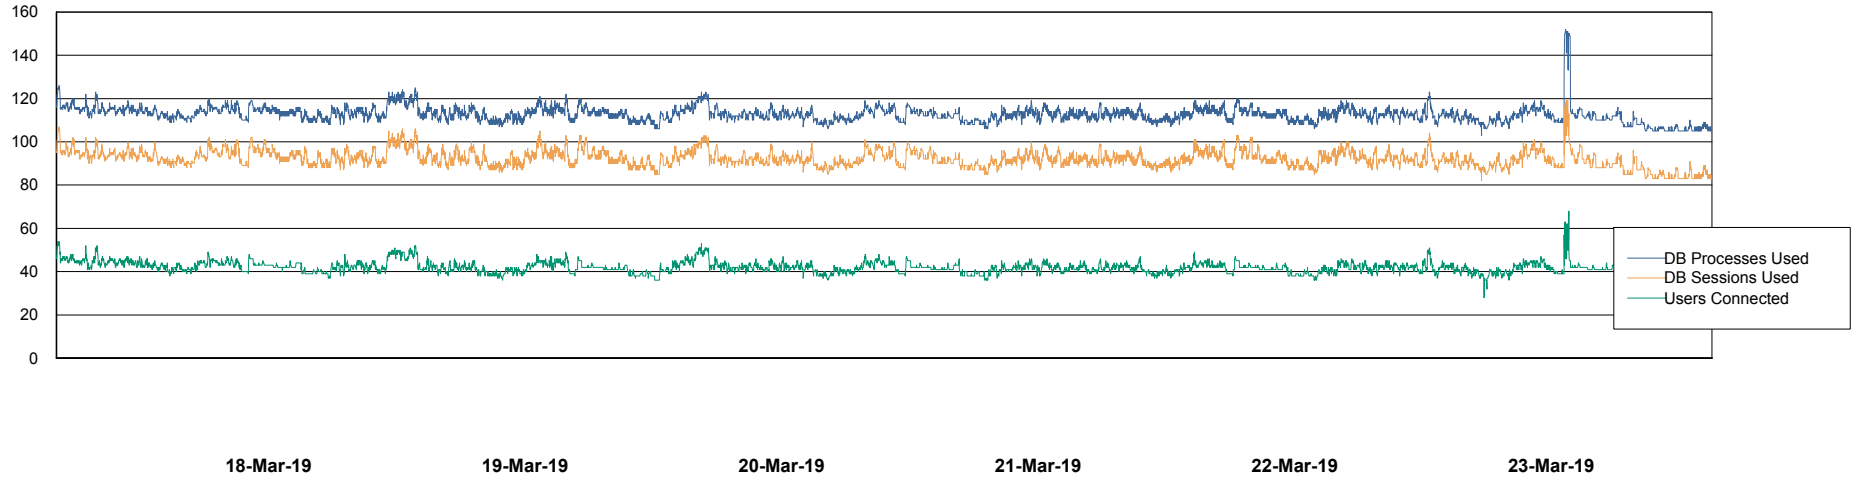

Database Performance STKDB_ABS1 Production Database

DB Processes Max 500
DB Sessions Max 776