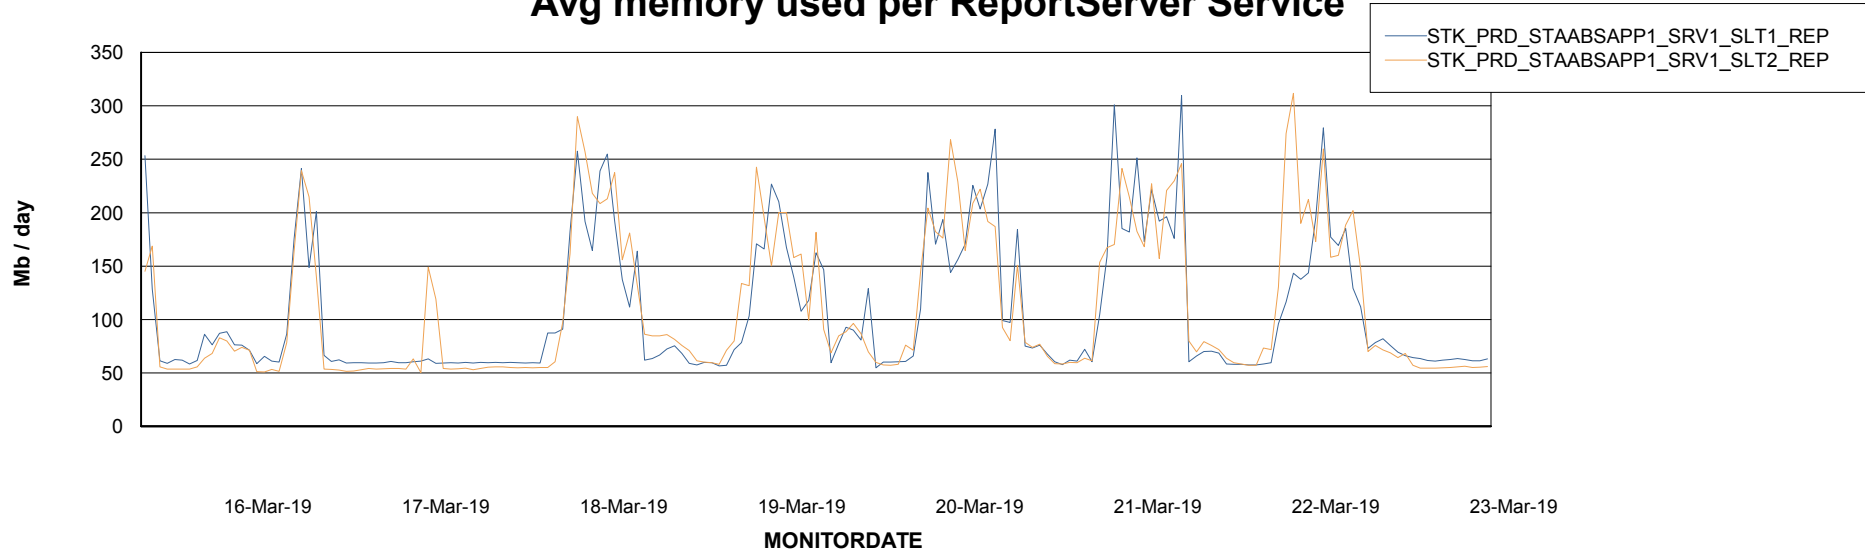

ABSSolute Application ReportServer Services

Avg memory used per ReportServer Service