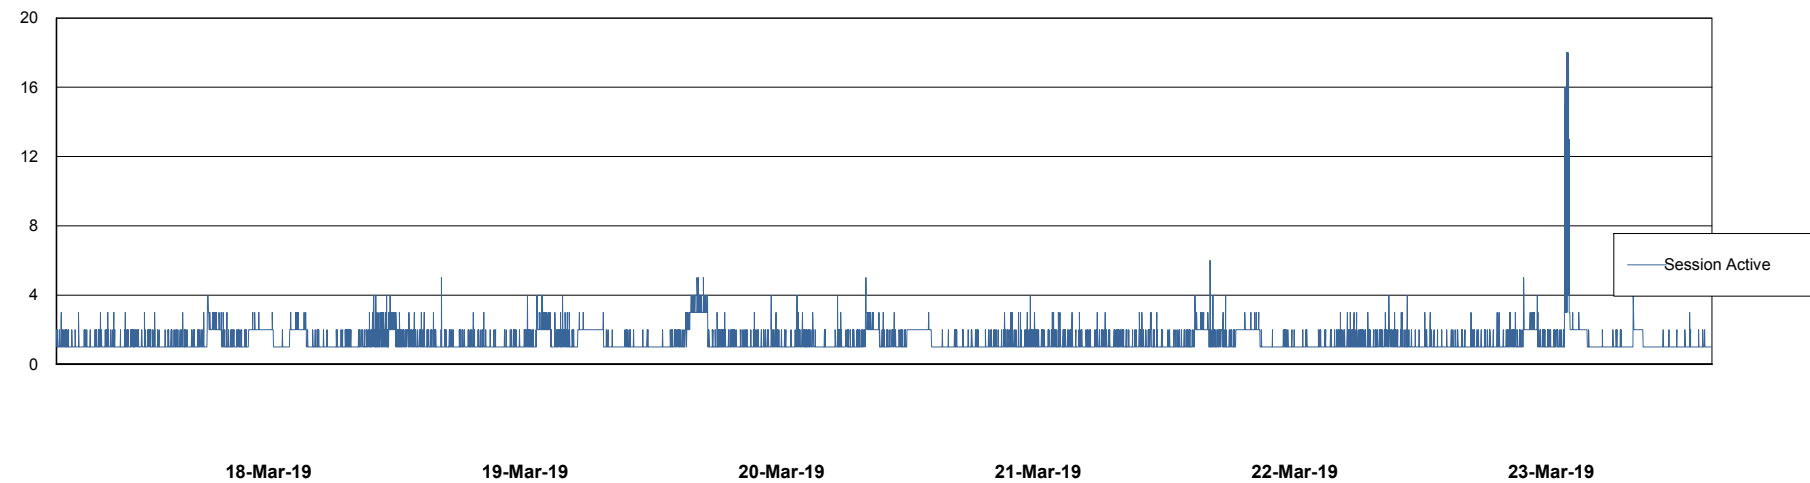

Weekly SLA Customer Report

Customer STK_Production
Database ID 82

Harddisk Usage STK_STAABSDB2 Standby DB Server

	Free disk space on c: (%)	Total disk space on c: (Gb)	Free disk space on d: (%)	Total disk space on d: (Gb)	Free disk space on e: (%)	Total disk space on e: (Gb)
23-Mar-19	65	99	65	350	28	1,000
22-Mar-19	65	99	65	350	28	1,000
21-Mar-19	65	99	65	350	28	1,000
20-Mar-19	65	99	65	350	28	1,000
19-Mar-19	65	99	64	350	28	1,000
18-Mar-19	65	99	65	350	28	1,000
17-Mar-19	65	99	64	350	28	1,000

Weekly SLA Customer Report

Customer STK_Production
Database ID 82

Database Performance STKDB_ABS1 Production Database

DB Processes Max 500
DB Sessions Max 776

Weekly SLA Customer Report

Customer STK_Production
Database ID 82