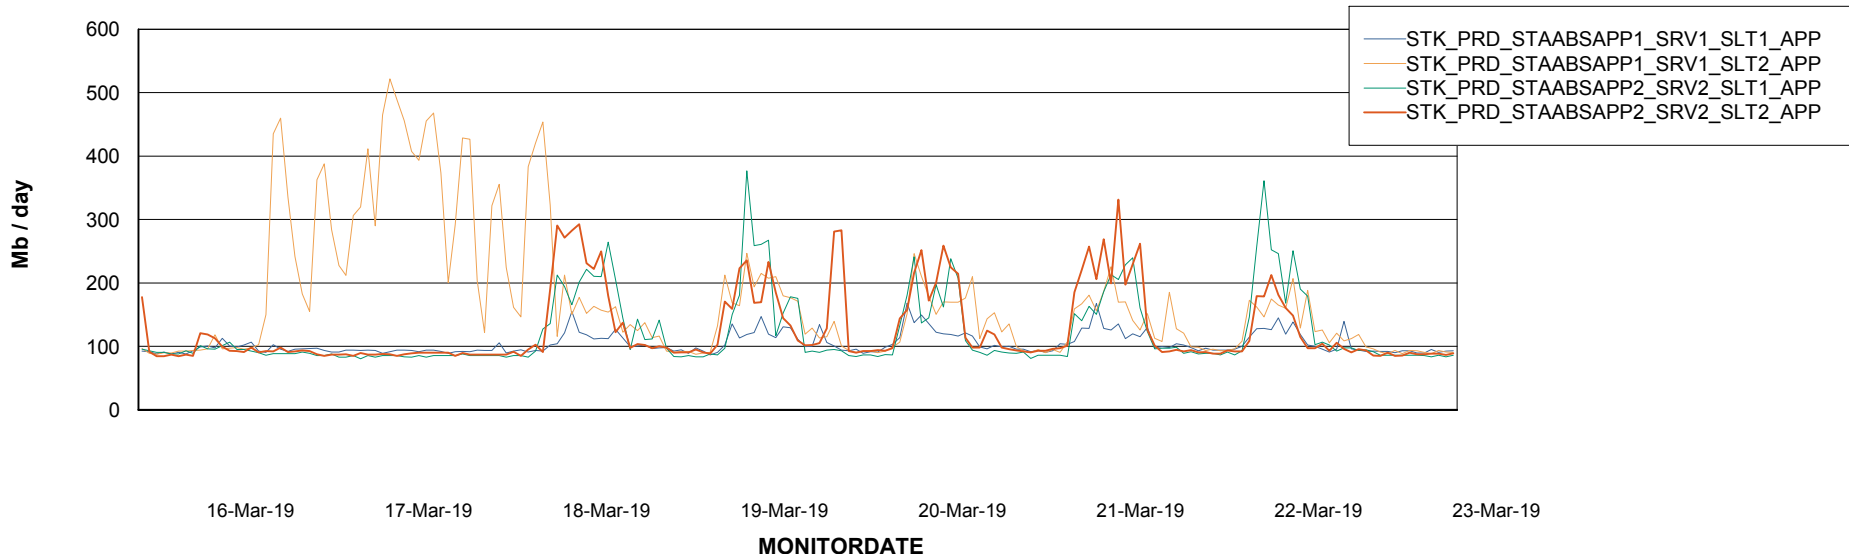

ABSSolute Application Server Services

Avg memory used per ABS Server Service