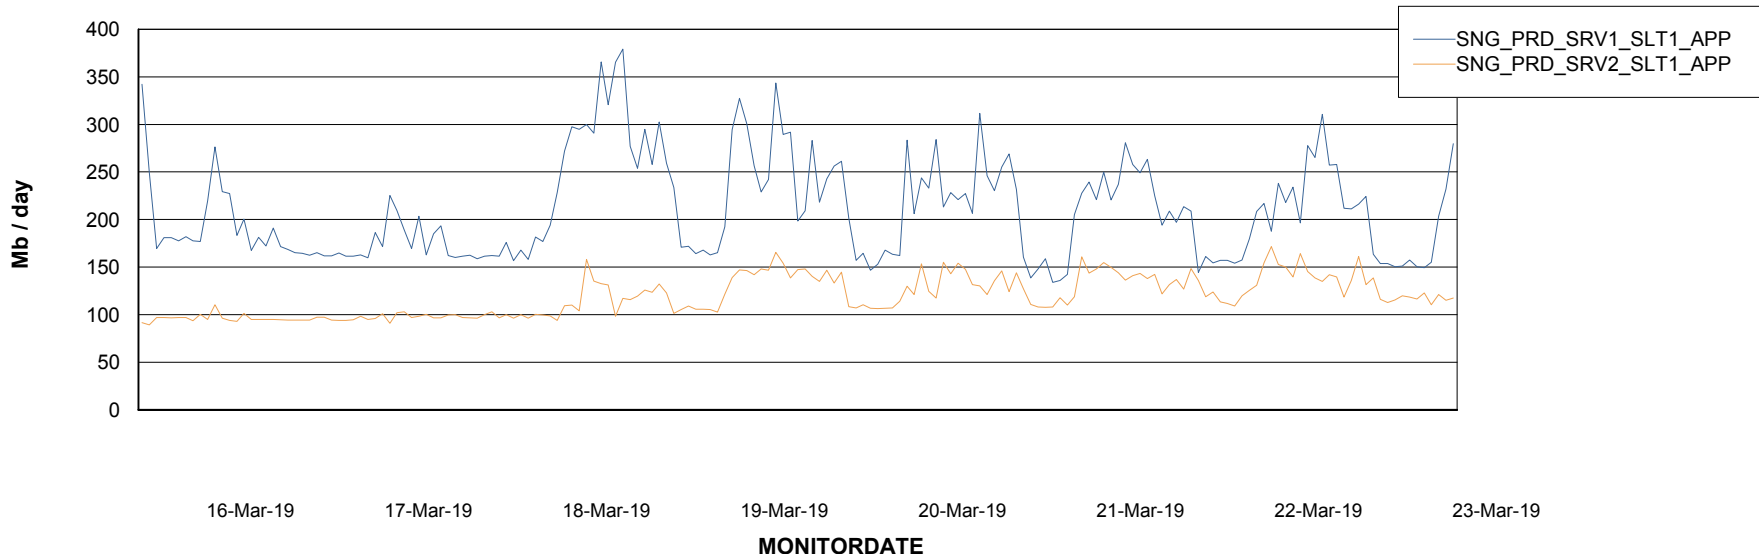

ABSSolute Application Server Services

Avg memory used per ABS Server Service