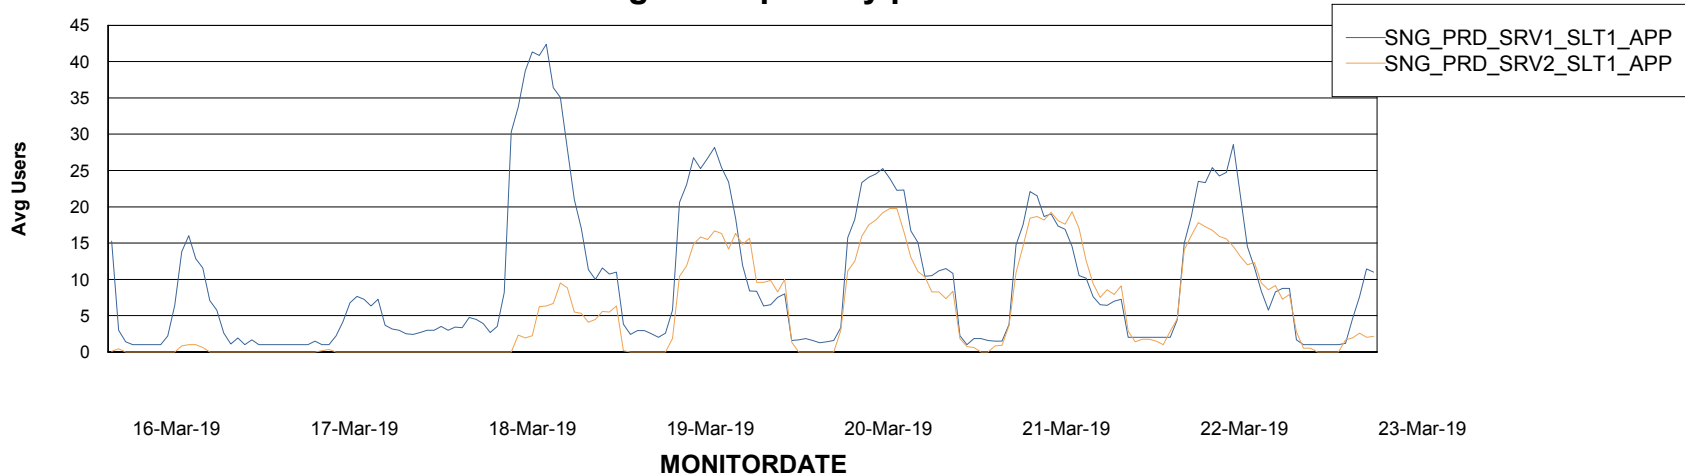

Avg users per day per ABS server