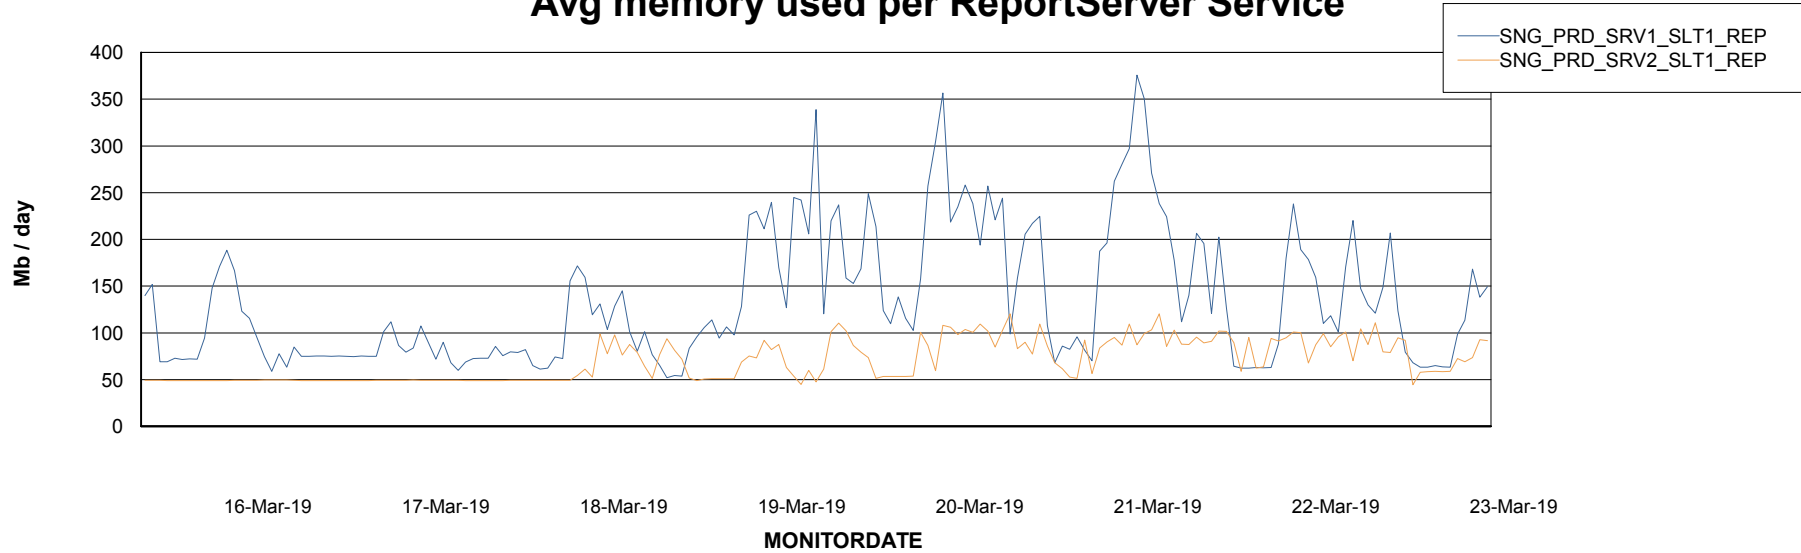

ABSSolute Application ReportServer Services

Avg memory used per ReportServer Service