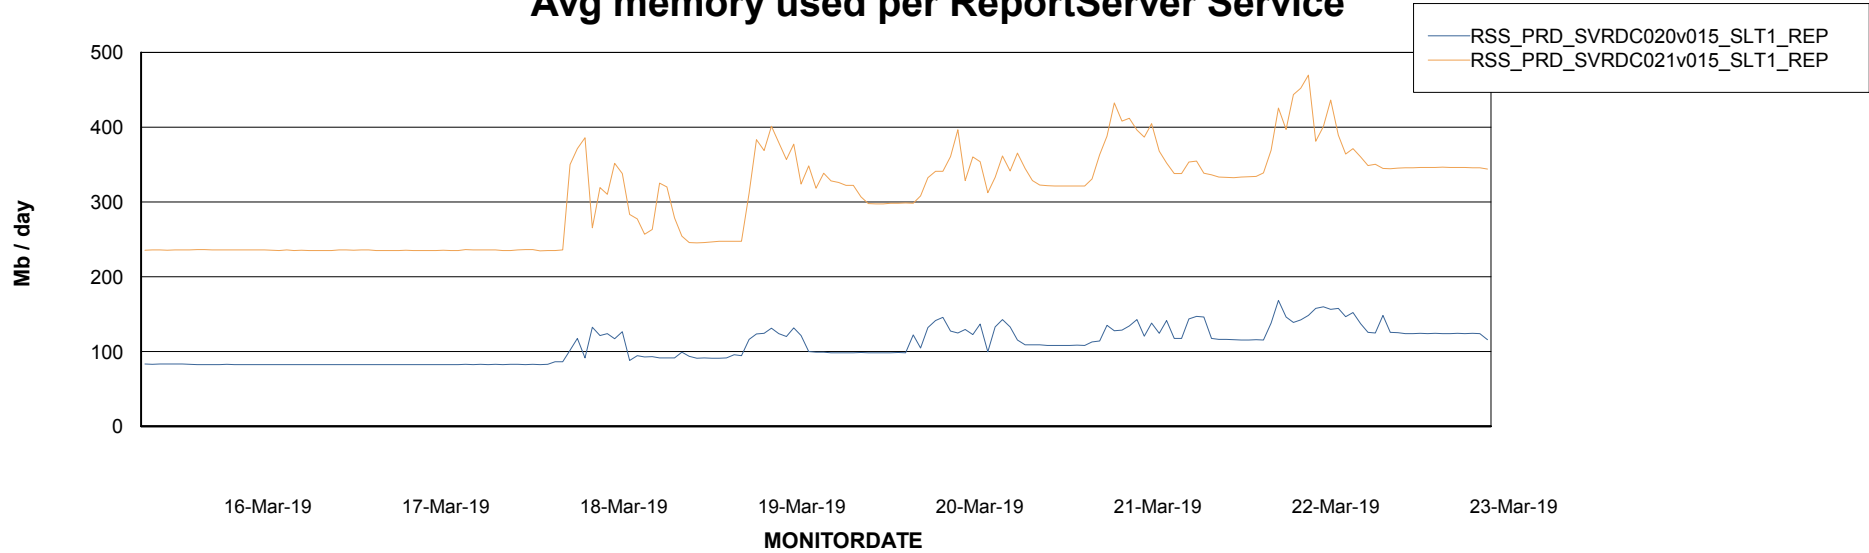

ABSSolute Application ReportServer Services

Avg memory used per ReportServer Service