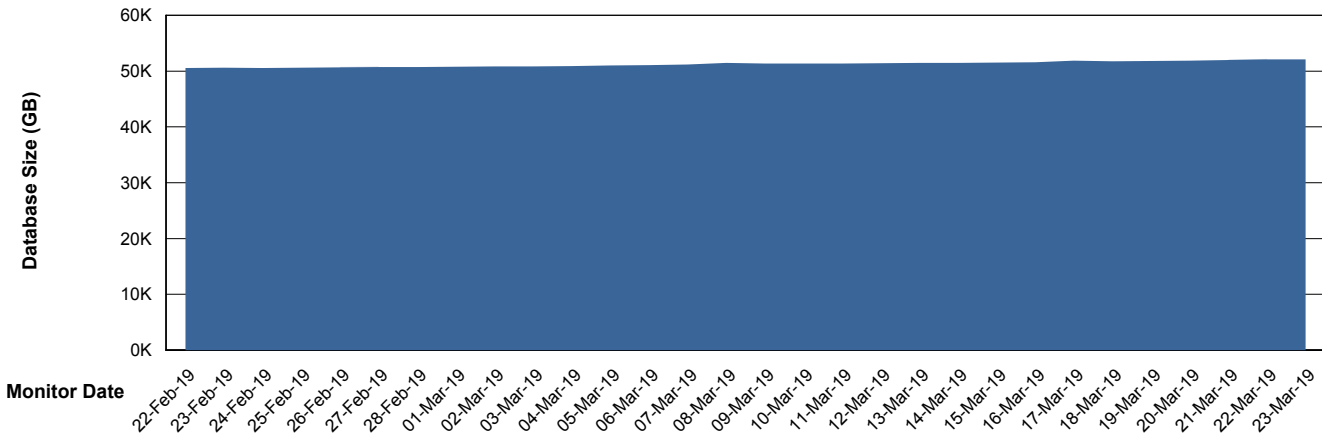

DATABASE SIZE RSSDB_Production

Database growth over last month

Database Tablespace RSSDB_Production

Date	Tablespace Name	Filesize (Gb)	Usedsize (Gb)	Percentage free
23-Mar-19	ABSDATA	27,000	21,857	19
	INDX	35,000	28,942	17
22-Mar-19	ABSDATA	27,000	21,841	19
	INDX	35,000	28,941	17
21-Mar-19	ABSDATA	27,000	21,833	19
	INDX	35,000	28,920	17
20-Mar-19	ABSDATA	27,000	21,760	19
	INDX	35,000	28,798	18
19-Mar-19	ABSDATA	27,000	21,743	19
	INDX	35,000	28,782	18
18-Mar-19	ABSDATA	27,000	21,740	19
	INDX	35,000	28,682	18
17-Mar-19	ABSDATA	27,000	21,739	19
	INDX	35,000	28,639	18