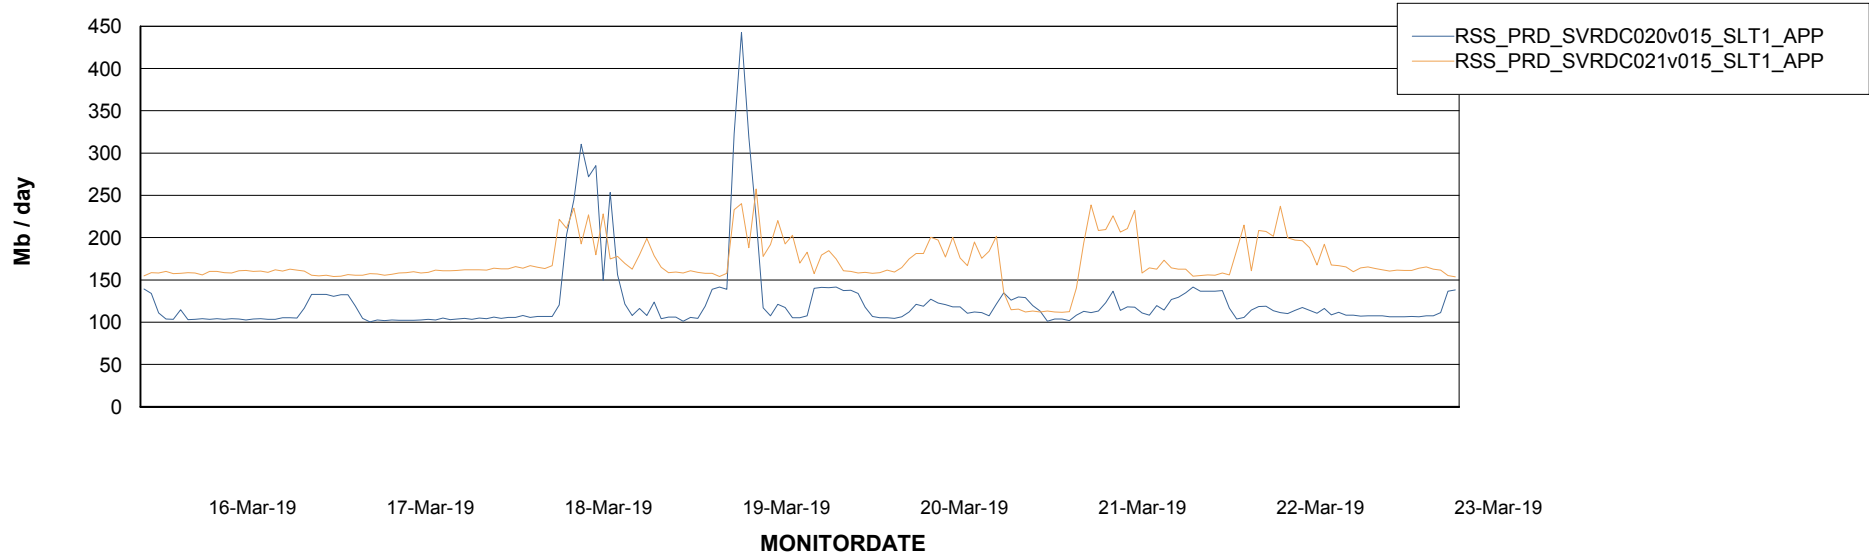

Weekly SLA Customer Report

Customer RSS Production
Database ID 52

Database Performance RSSDB_Production

Weekly SLA Customer Report

Customer RSS Production
Database ID 52

Database Performance RSSDB_Standby

Weekly SLA Customer Report

Customer RSS Production
 Database ID 52

DATABASE SIZE RSSDB_Production

Database growth over last month

Database Tablespace RSSDB_Production

Date	Tablespace Name	Filesize (Gb)	Usedsize (Gb)	Percentage free
23-Mar-19	ABSDATA	27,000	21,857	19
	INDX	35,000	28,942	17
22-Mar-19	ABSDATA	27,000	21,841	19
	INDX	35,000	28,941	17
21-Mar-19	ABSDATA	27,000	21,833	19
	INDX	35,000	28,920	17
20-Mar-19	ABSDATA	27,000	21,760	19
	INDX	35,000	28,798	18
19-Mar-19	ABSDATA	27,000	21,743	19
	INDX	35,000	28,782	18
18-Mar-19	ABSDATA	27,000	21,740	19
	INDX	35,000	28,682	18
17-Mar-19	ABSDATA	27,000	21,739	19
	INDX	35,000	28,639	18

Weekly SLA Customer Report

Customer RSS Production
Database ID 52

ABSSolute Application Server Services

Avg memory used per ABS Server Service

Avg users per day per ABS server

Weekly SLA Customer Report

Customer RSS Production
Database ID 52