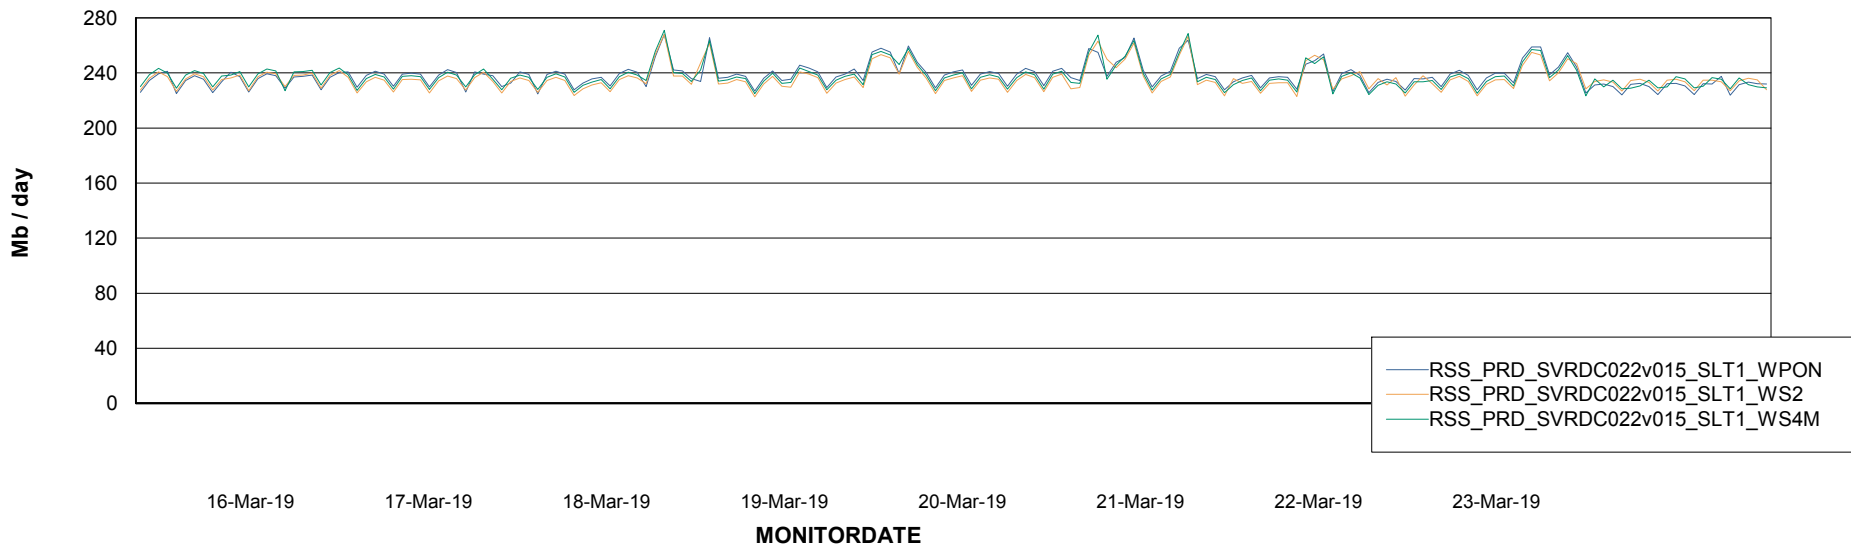

ABSSolute Application ReportServer Services

Avg memory used per ReportServer Service

Weekly SLA Customer Report

Customer RSS Production
Database ID 52

ABSSolute Web Component Services

Avg memory used per ABS Web component