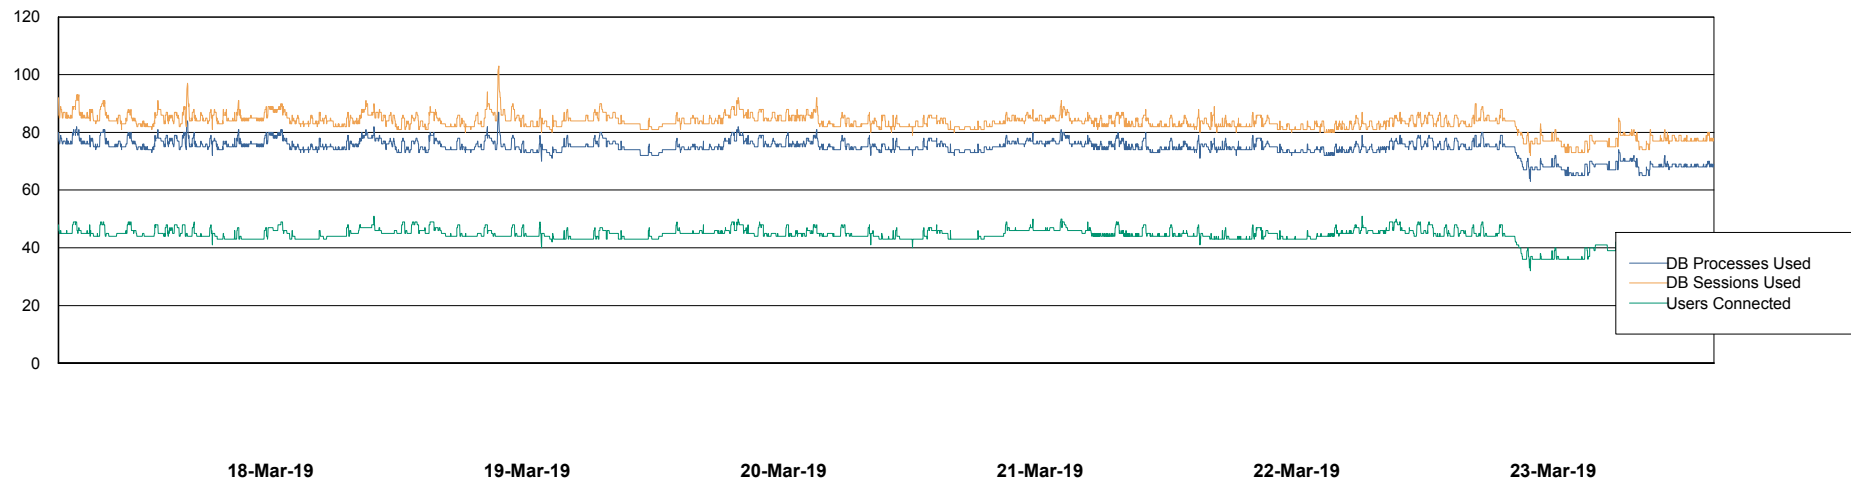

Weekly SLA Customer Report

Customer RSS Production
Database ID 52

Harddisk Usage RSS_PRD_SVRDC191v016

	Free disk space on c: (%)	Total disk space on c: (Gb)	Free disk space on d: (%)	Total disk space on d: (Gb)
23-Mar-19	17	60	51	200
22-Mar-19	17	60	51	200
21-Mar-19	17	60	51	200
20-Mar-19	17	60	51	200
19-Mar-19	17	60	51	200
18-Mar-19	17	60	51	200
17-Mar-19	17	60	51	200

Weekly SLA Customer Report

Customer RSS Production
Database ID 52

Database Performance RSSDB_Production

Weekly SLA Customer Report

Customer RSS Production
Database ID 52

Database Performance RSSDB_Standby

Weekly SLA Customer Report