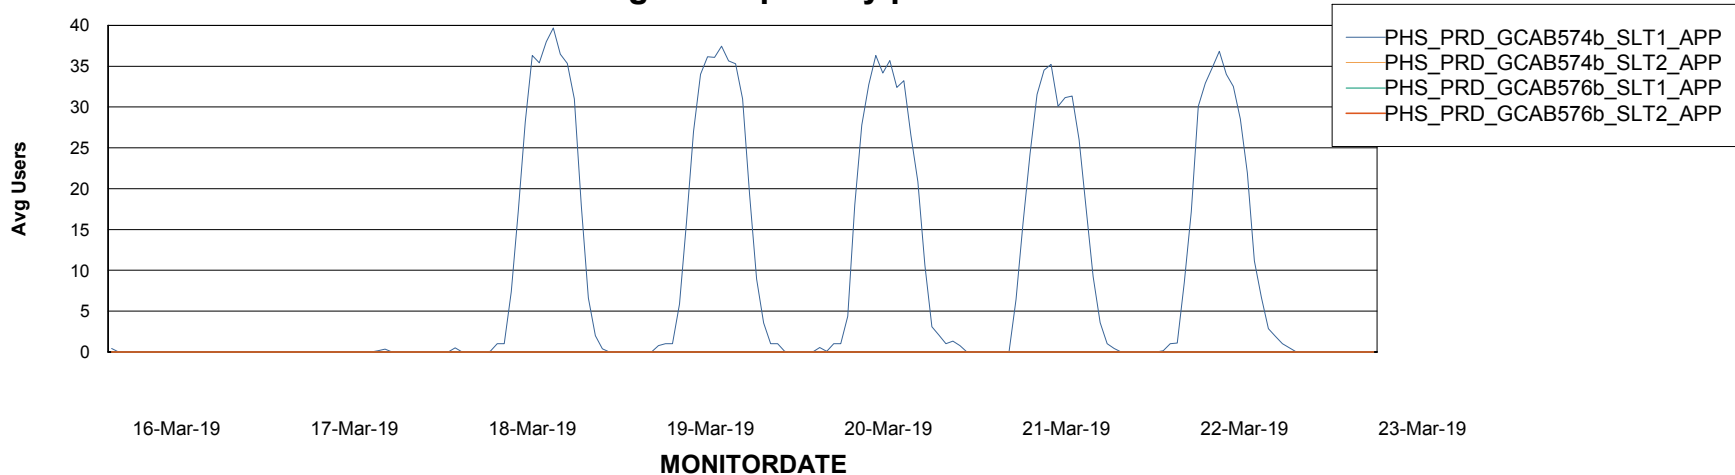

Avg users per day per ABS server