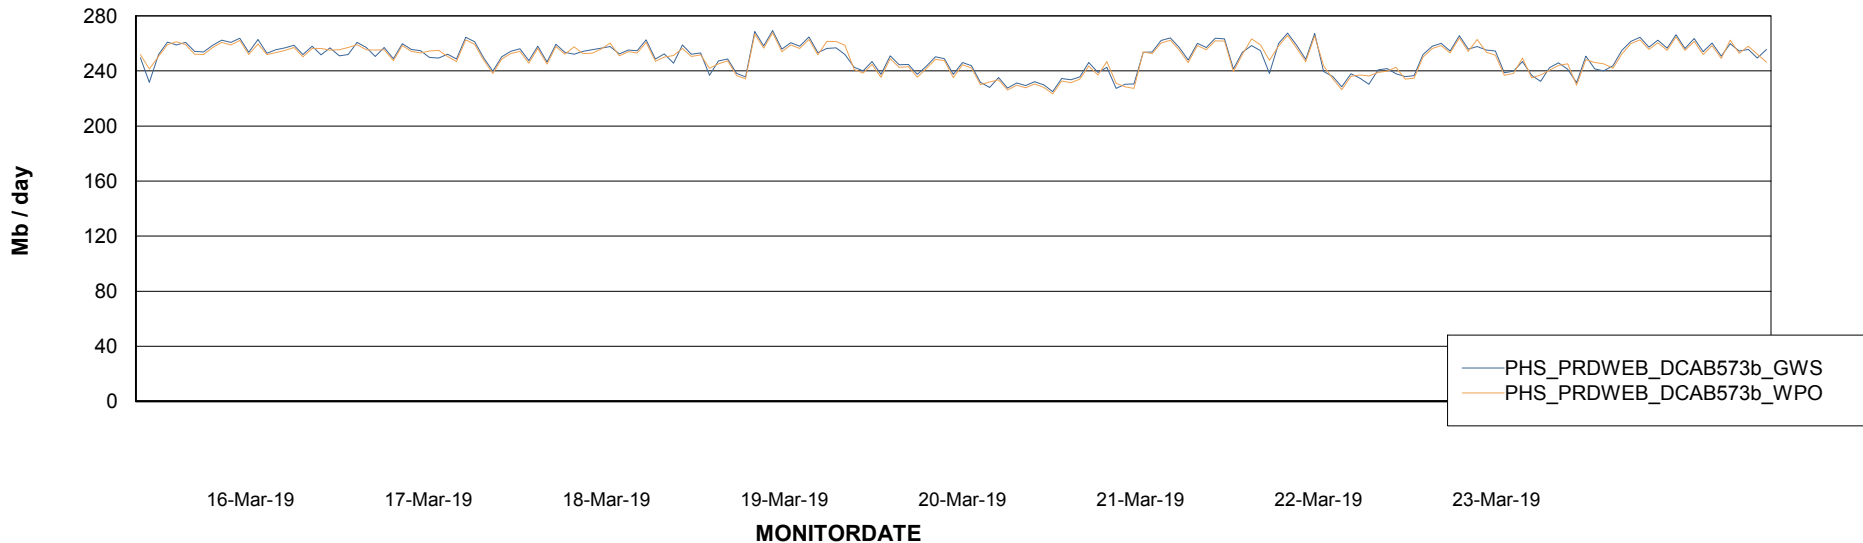

ABSSolute Web Component Services

Avg memory used per ABS Web component