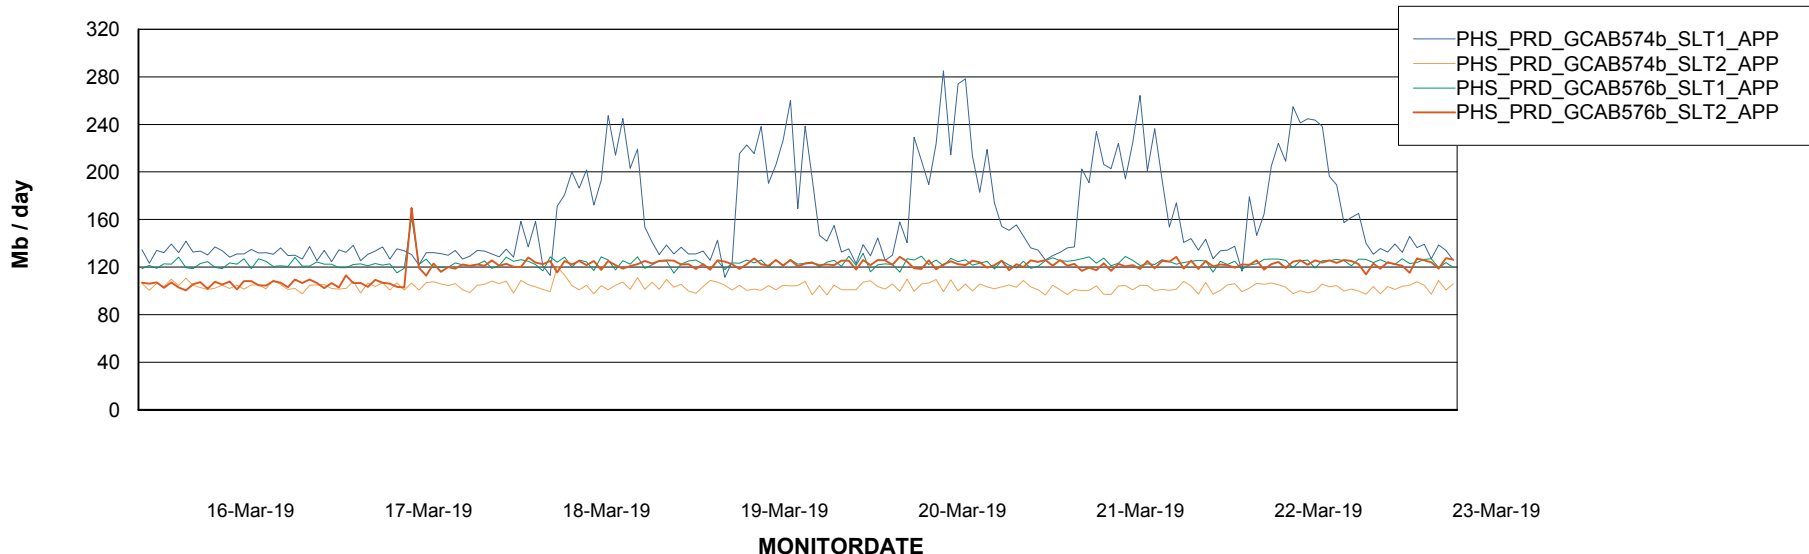

ABSSolute Application Server Services

Avg memory used per ABS Server Service