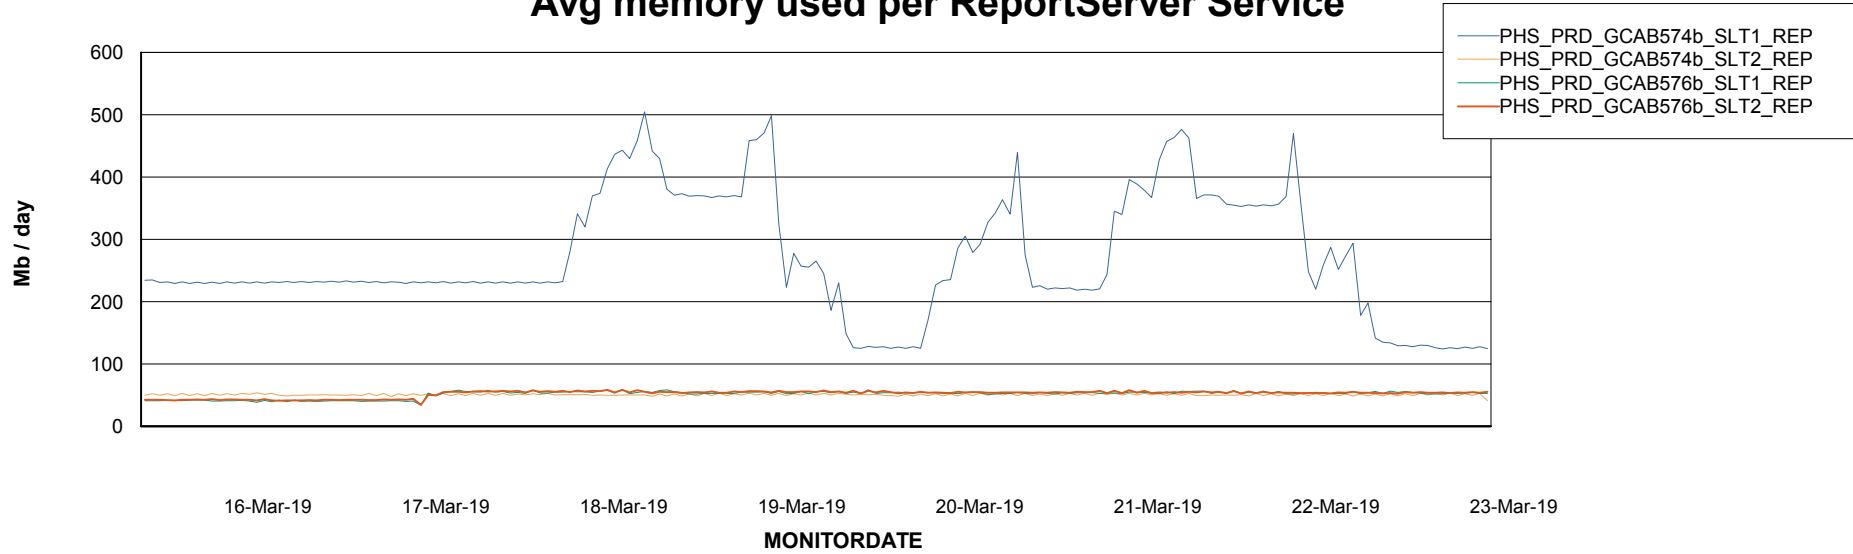

Avg memory used per ABS Server Service

Avg users per day per ABS server

Weekly SLA Customer Report

Customer PHS_Production
Database ID 47

ABSSolute Application ReportServer Services

Avg memory used per ReportServer Service