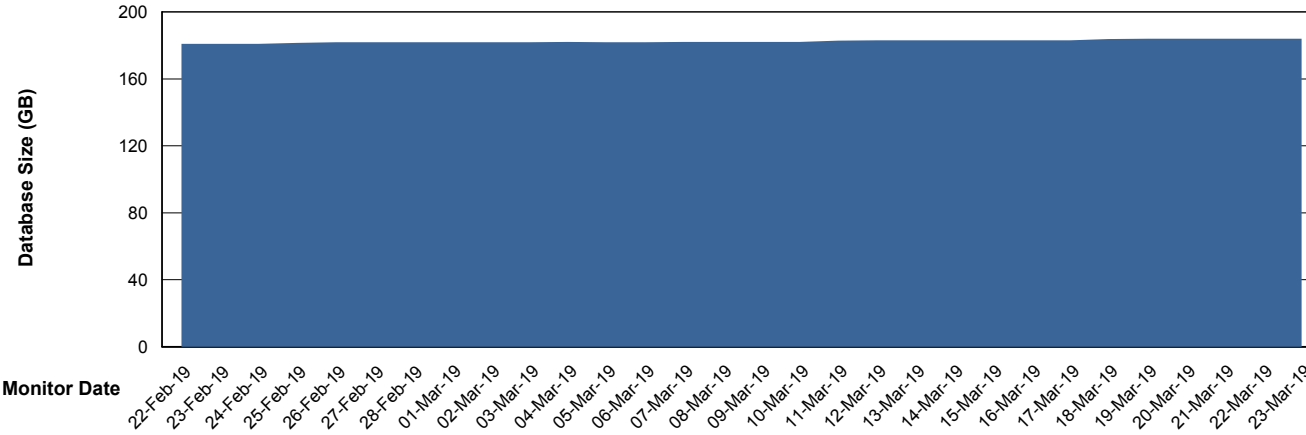

Database Performance PHSDB_Standby

DB Processes Max 500
DB Sessions Max 772

Weekly SLA Customer Report

Customer PHS_Production
 Database ID 47

DATABASE SIZE PHSDB_Production

Database growth over last month

Database Tablespace PHSDB_Production

Date	Tablespace Name	Filesize (Gb)	Usedsize (Gb)	Percentage free
23-Mar-19	ABSDATA	197	174	12
	INDX	12	10	17
22-Mar-19	ABSDATA	197	174	12
	INDX	12	10	17
21-Mar-19	ABSDATA	197	174	12
	INDX	12	10	17
20-Mar-19	ABSDATA	197	174	12
	INDX	12	10	17
19-Mar-19	ABSDATA	197	174	12
	INDX	12	10	17
18-Mar-19	ABSDATA	197	173	12
	INDX	12	10	17
17-Mar-19	ABSDATA	197	173	12
	INDX	12	10	17