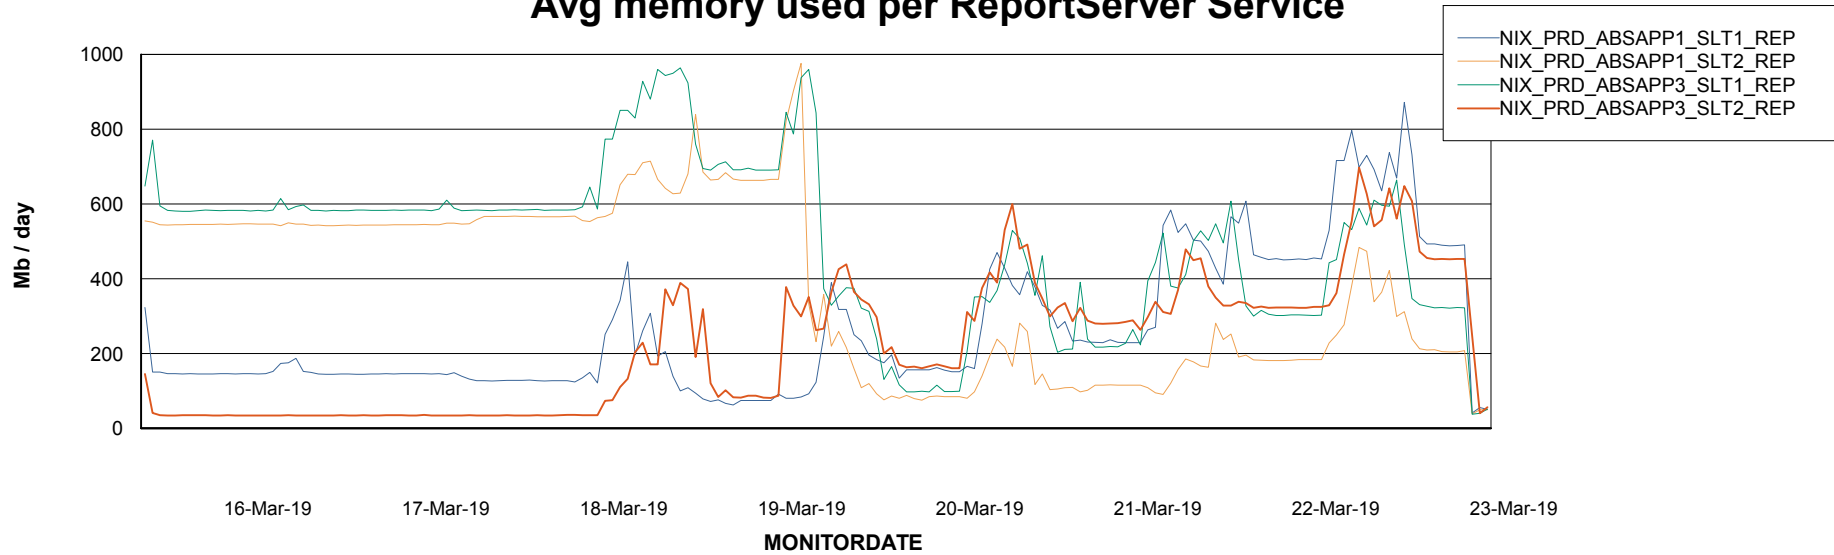

Avg users per day per ABS server

Weekly SLA Customer Report

Customer NIX_Production
Database ID 51

ABSSolute Application ReportServer Services

Avg memory used per ReportServer Service

Weekly SLA Customer Report