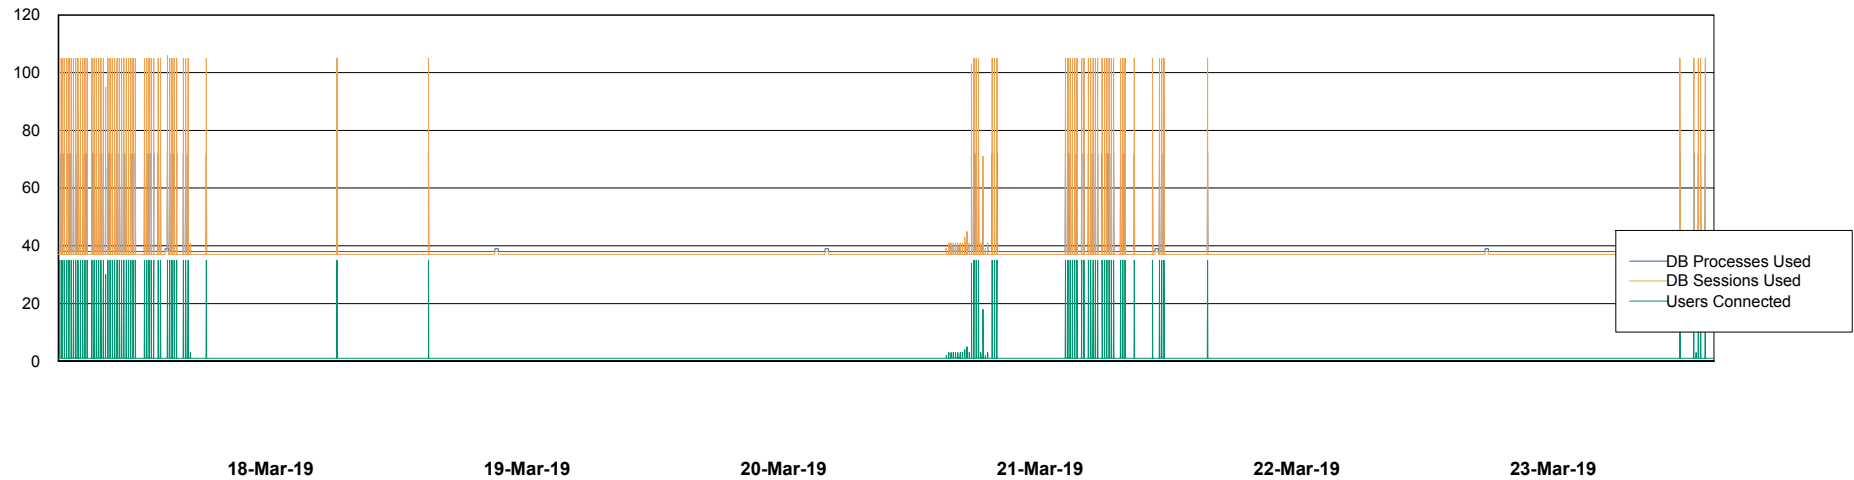

Weekly SLA Customer Report

Customer NIX_Production
Database ID 51

Database Performance NIXDB_BI

Weekly SLA Customer Report

Customer NIX_Production
Database ID 51

Database Performance NIXDB_Production

Weekly SLA Customer Report

Customer NIX_Production
Database ID 51

Database Performance NIXDB_Standby

Weekly SLA Customer Report

Customer NIX_Production
Database ID 51

DATABASE SIZE NIXDB_BI

Database growth over last month

DATABASE SIZE NIXDB_Production