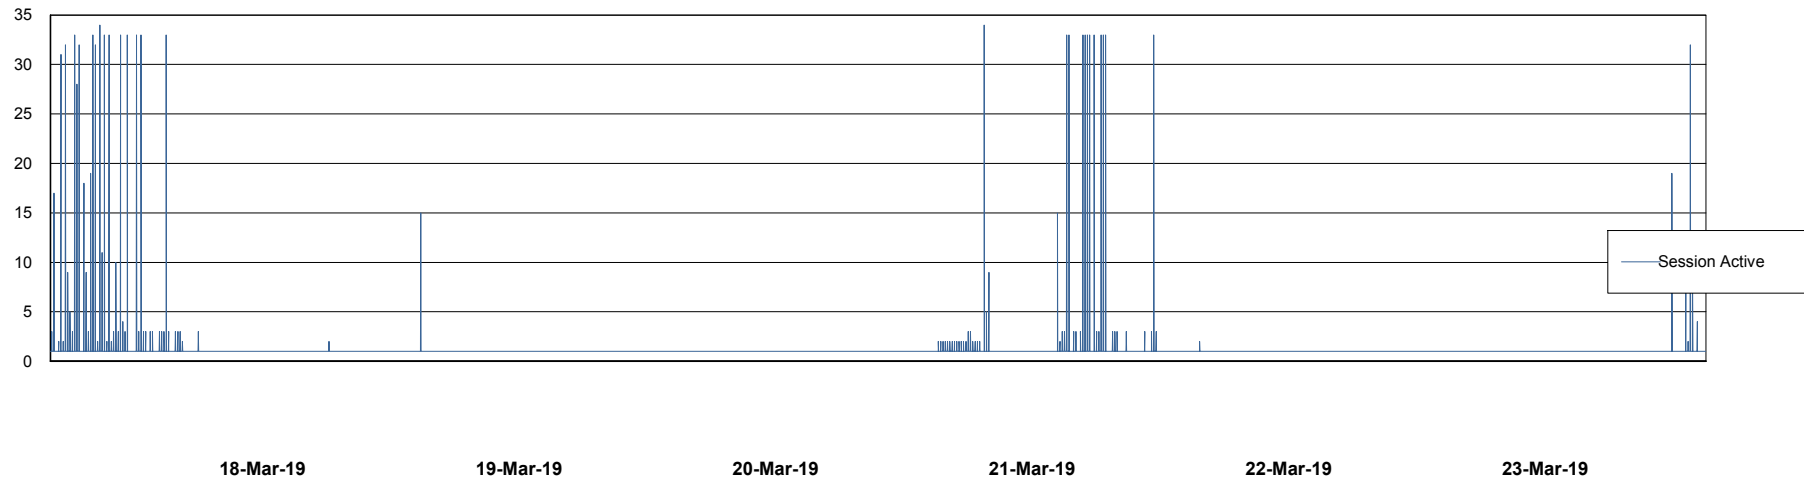

Database Performance NIXDB_Standby