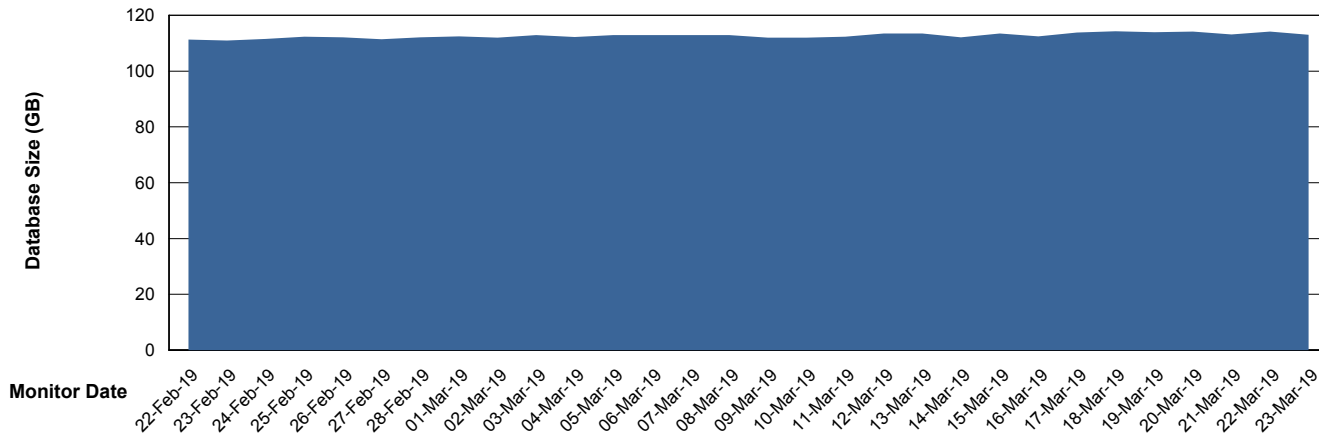

Customer NIX_Production
Database ID 51

Database Performance NIXDB_Standby

Weekly SLA Customer Report

Customer NIX_Production
Database ID 51

DATABASE SIZE NIXDB_BI

Database growth over last month

DATABASE SIZE NIXDB_Production