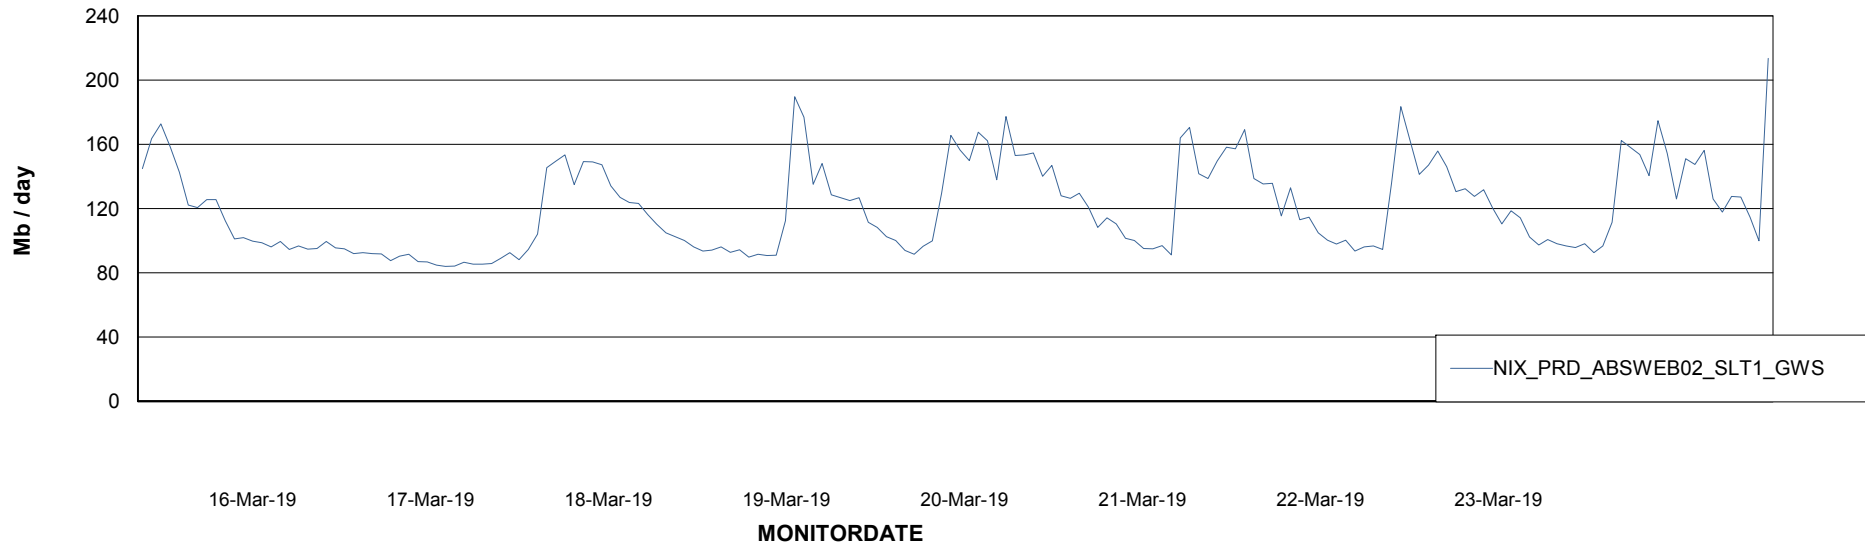

ABSolute Web Component Services

Avg memory used per ABS Web component