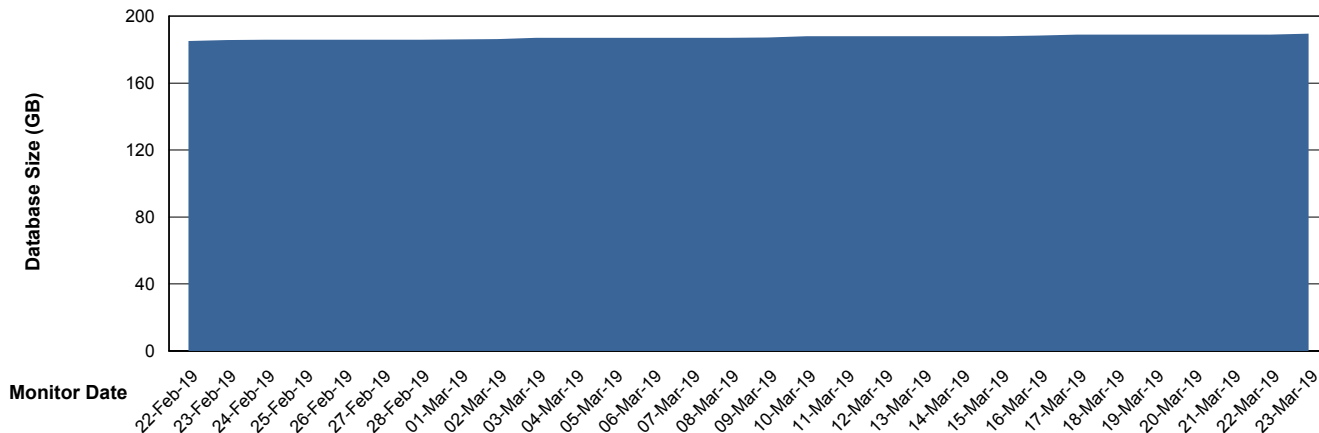

DATABASE SIZE NIXDB_Production

Database growth over last month