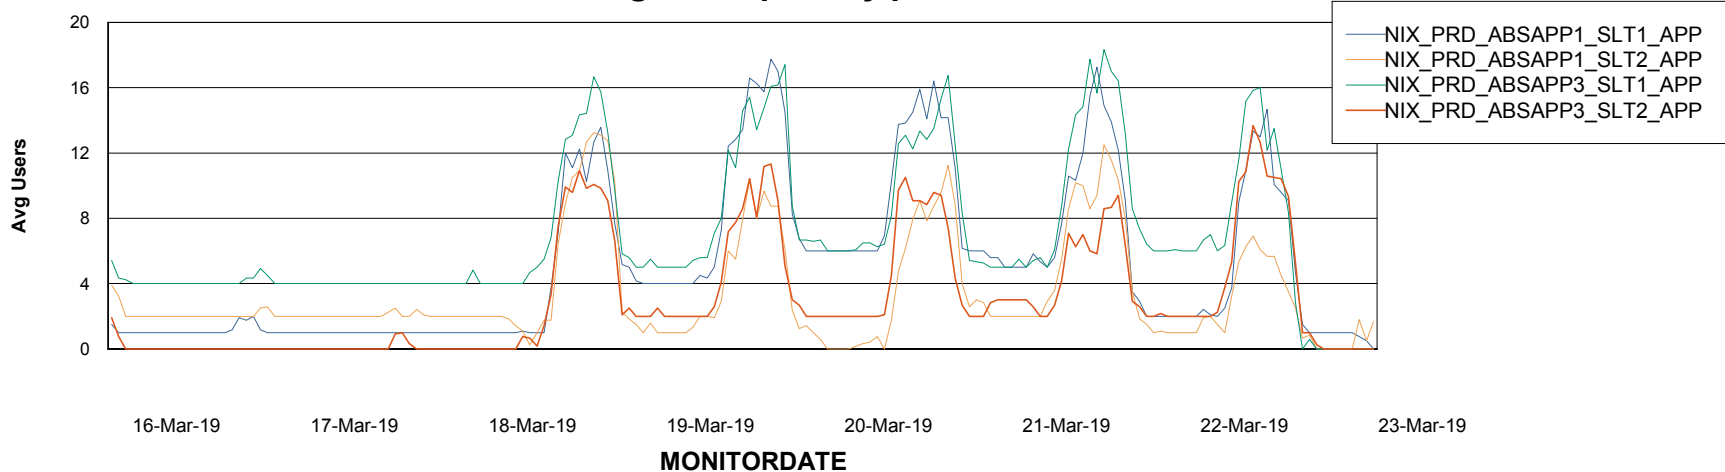

Avg users per day per ABS server