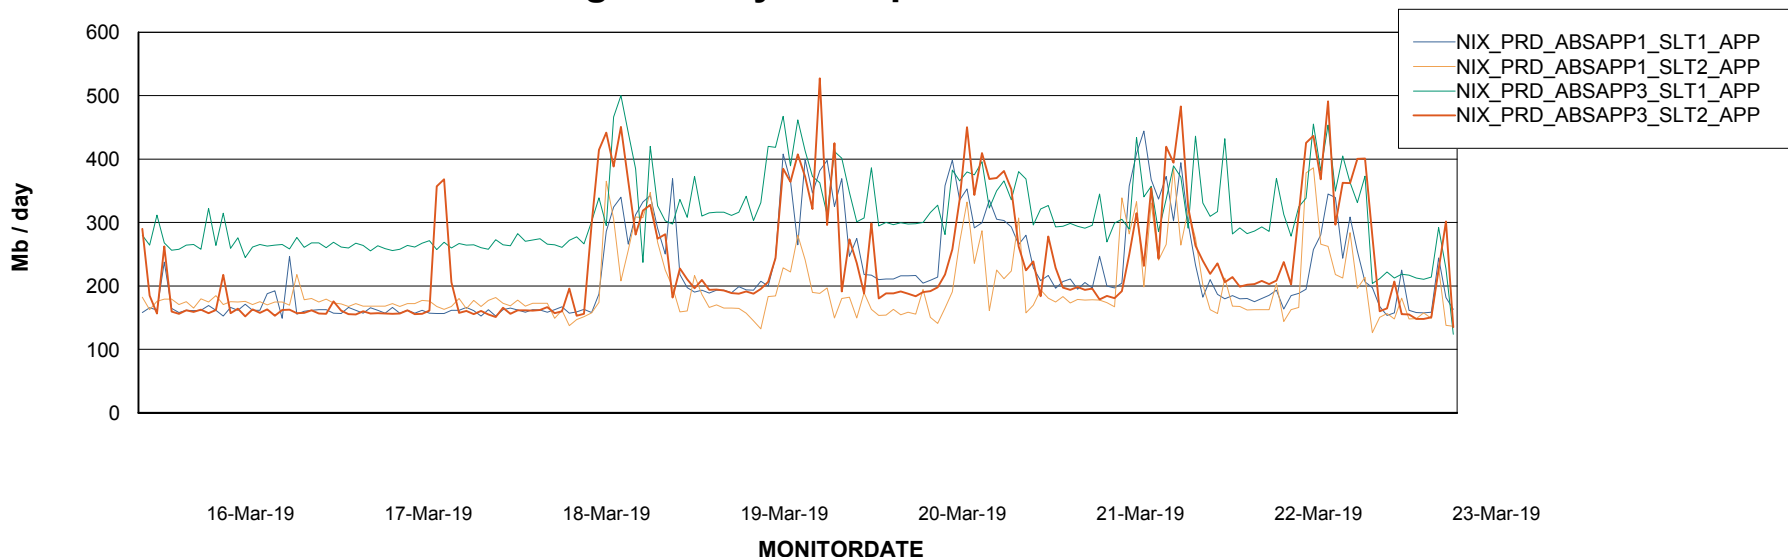

Standby Database Health NIX_Production

Recovery lag for last 7 days

Weekly SLA Customer Report

Customer NIX_Production
Database ID 51

ABSSolute Application Server Services

Avg memory used per ABS Server Service