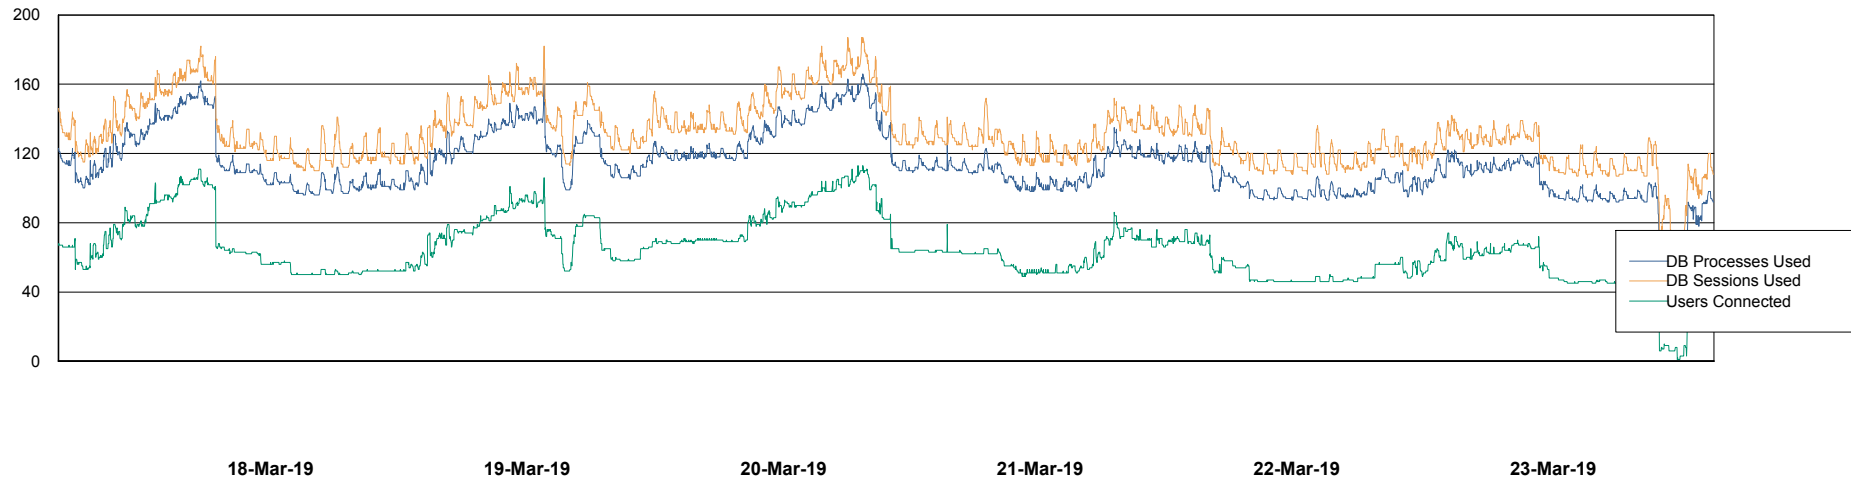

Weekly SLA Customer Report

Customer NIX_Production
Database ID 51

Database Performance NIXDB_BI

Weekly SLA Customer Report

Customer NIX_Production
Database ID 51

Database Performance NIXDB_Production

Weekly SLA Customer Report

Customer NIX_Production
Database ID 51

Database Performance NIXDB_Standby

Weekly SLA Customer Report

Customer NIX_Production
Database ID 51

DATABASE SIZE NIXDB_BI

Database growth over last month

DATABASE SIZE NIXDB_Production