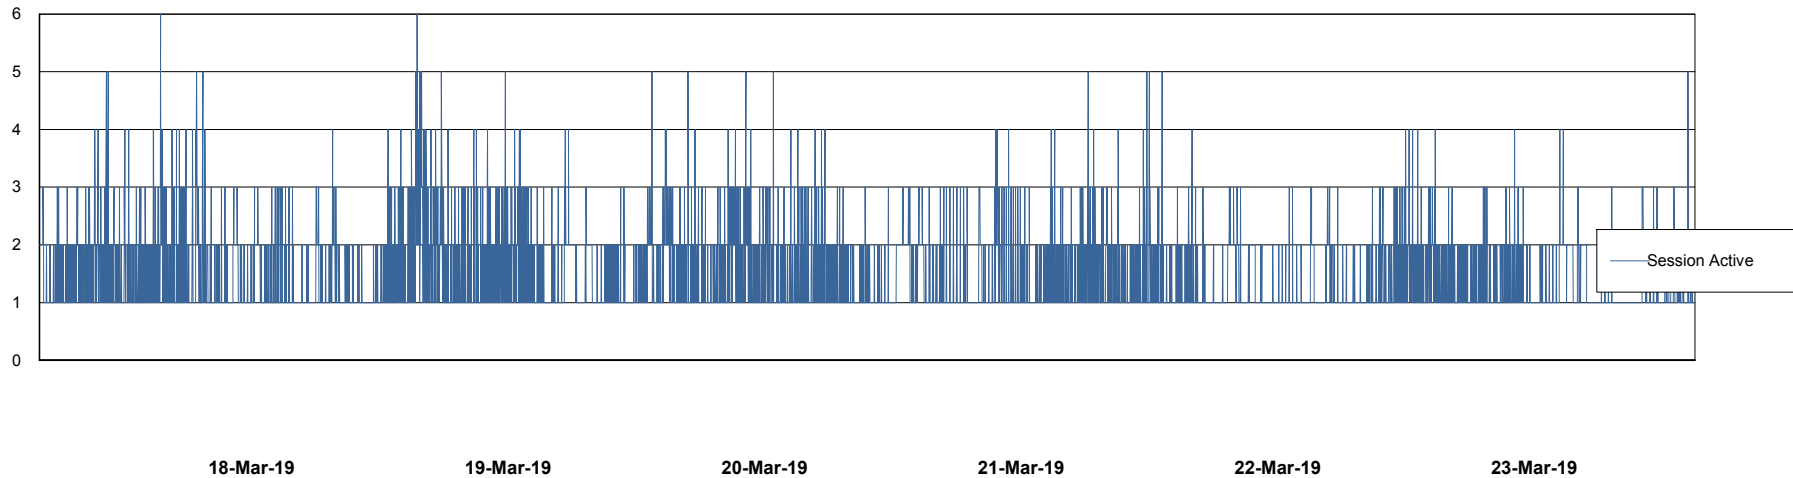

Weekly SLA Customer Report

Customer NIX_Production
Database ID 51

Database Performance NIXDB_BI

Weekly SLA Customer Report

Customer NIX_Production
Database ID 51

Database Performance NIXDB_Production

Weekly SLA Customer Report