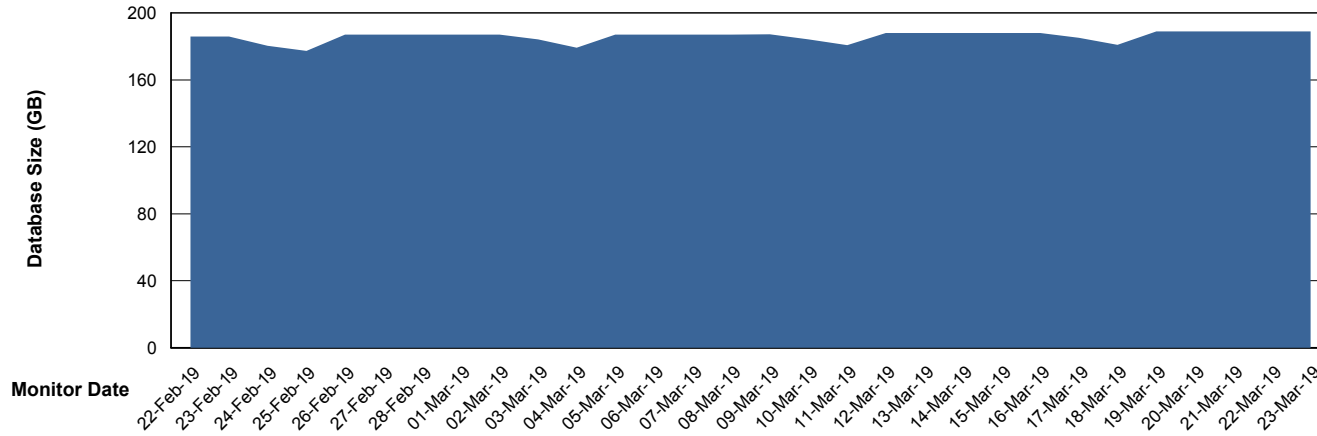

Database Performance LLGDB_Standby

DB Processes Max 1,000
DB Sessions Max 1,536

Weekly SLA Customer Report

Customer LLG_Production
Database ID 53

Database Performance LLGDBBI_Production

DB Processes Max 500
DB Sessions Max 780

Weekly SLA Customer Report

Customer LLG_Production
Database ID 53

DATABASE SIZE LLGDB_Production

Database growth over last month

DATABASE SIZE LLGDBBI_Production

Database growth over last month

Weekly SLA Customer Report