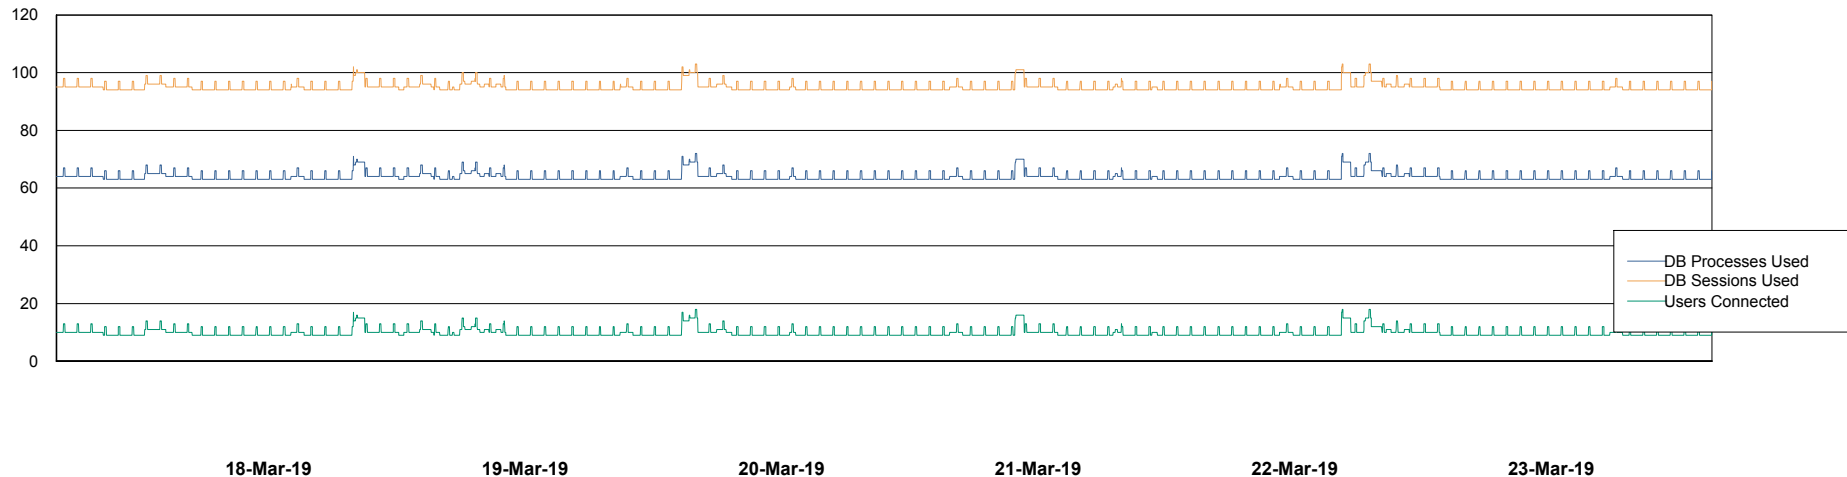

Database Performance LLGDB_Standby

DB Processes Max 1,000
DB Sessions Max 1,536