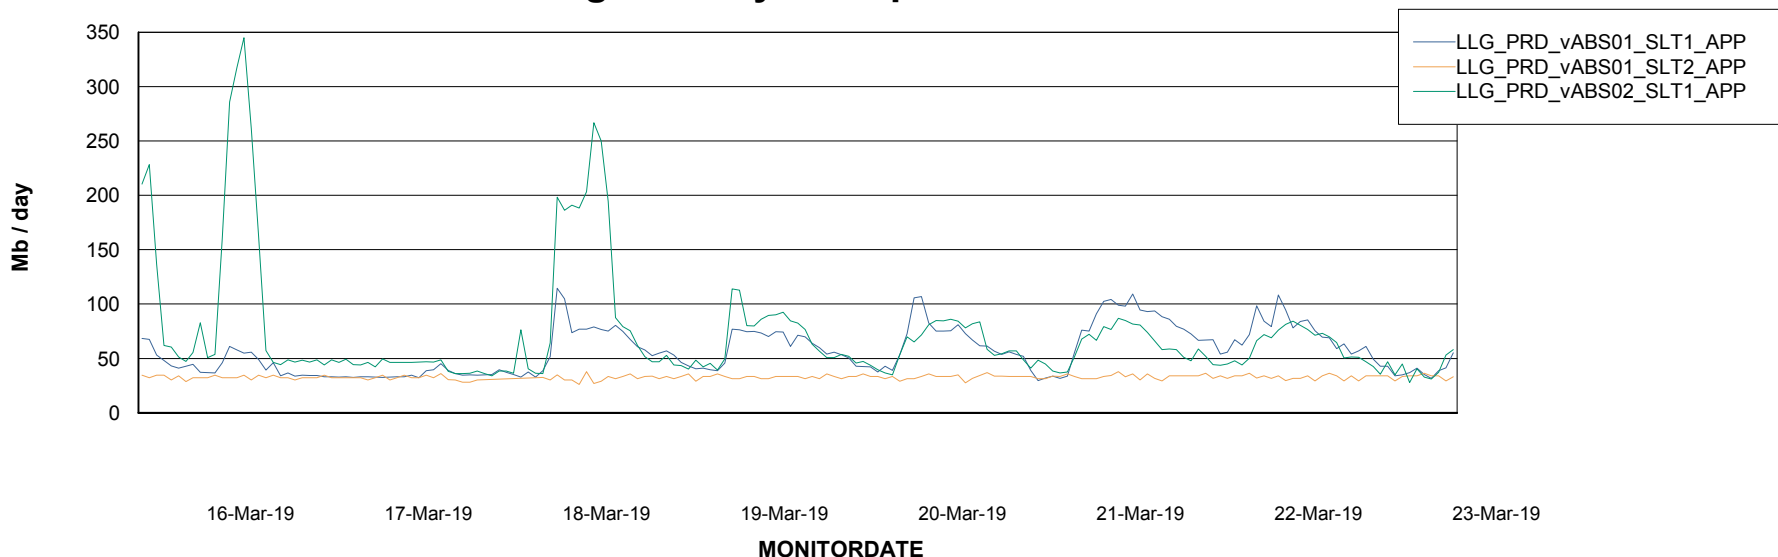

ABSSolute Application Server Services

Avg memory used per ABS Server Service