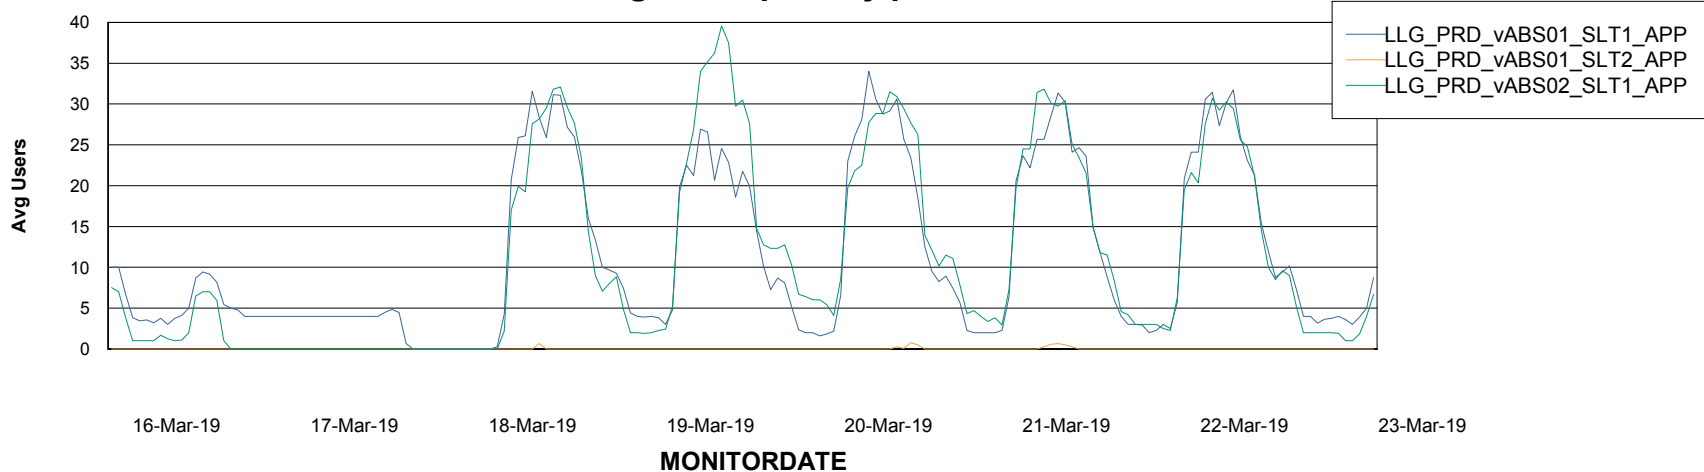

Weekly SLA Customer Report

Customer LLG_Production
Database ID 53

ABSSolute Application Server Services

Avg memory used per ABS Server Service

Avg users per day per ABS server

Weekly SLA Customer Report

Customer LLG_Production
Database ID 53