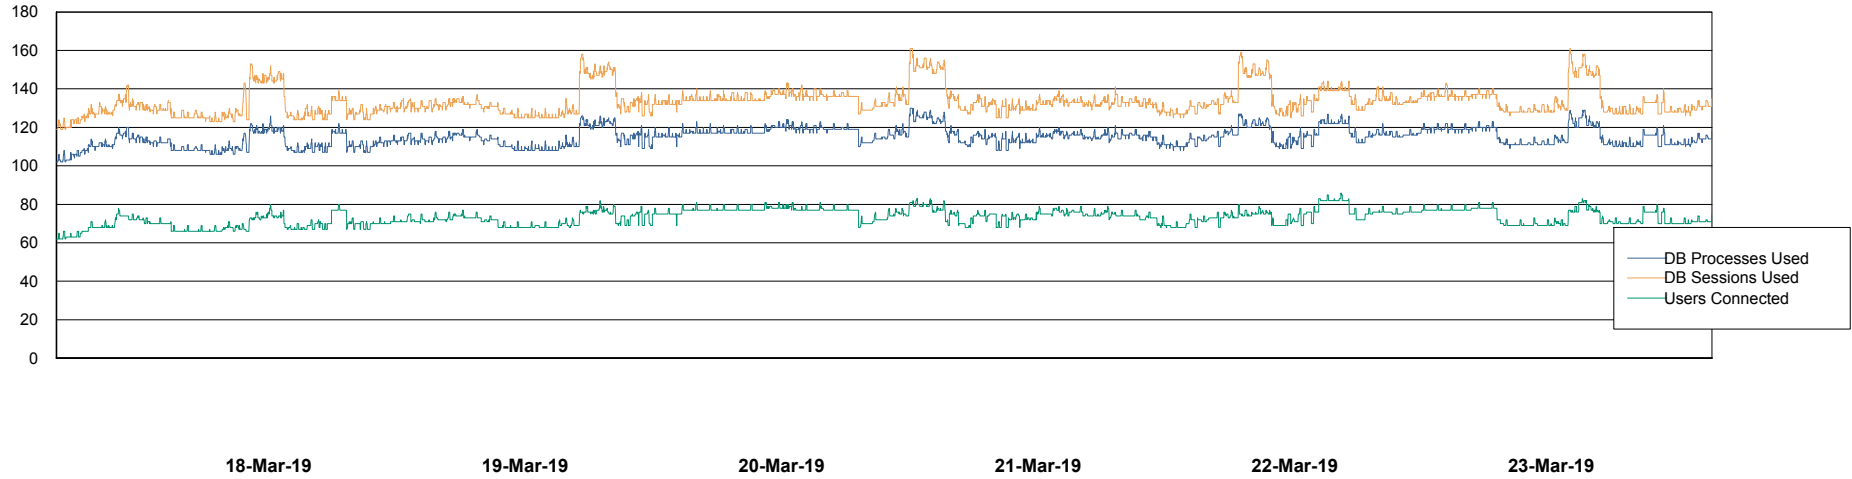

Database Performance LLGDB_Production

DB Processes Max 520
DB Sessions Max 804