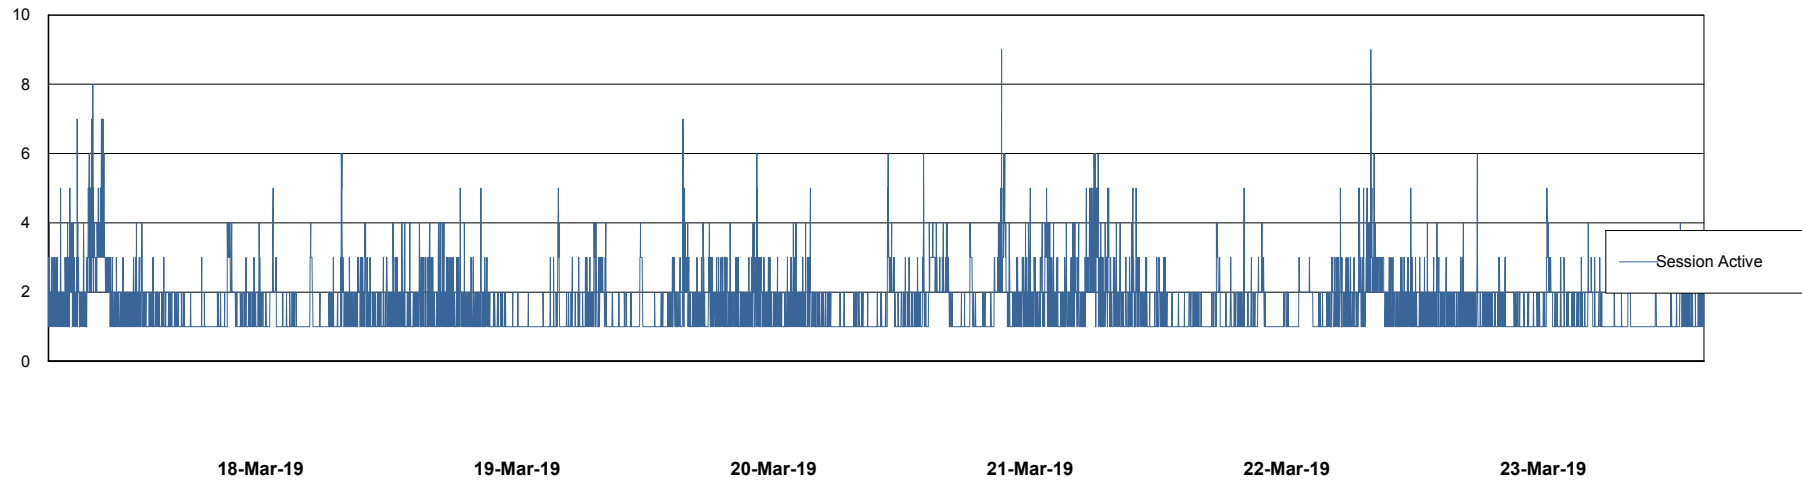

Database Performance LLGDB_Production

DB Processes Max 520
DB Sessions Max 804