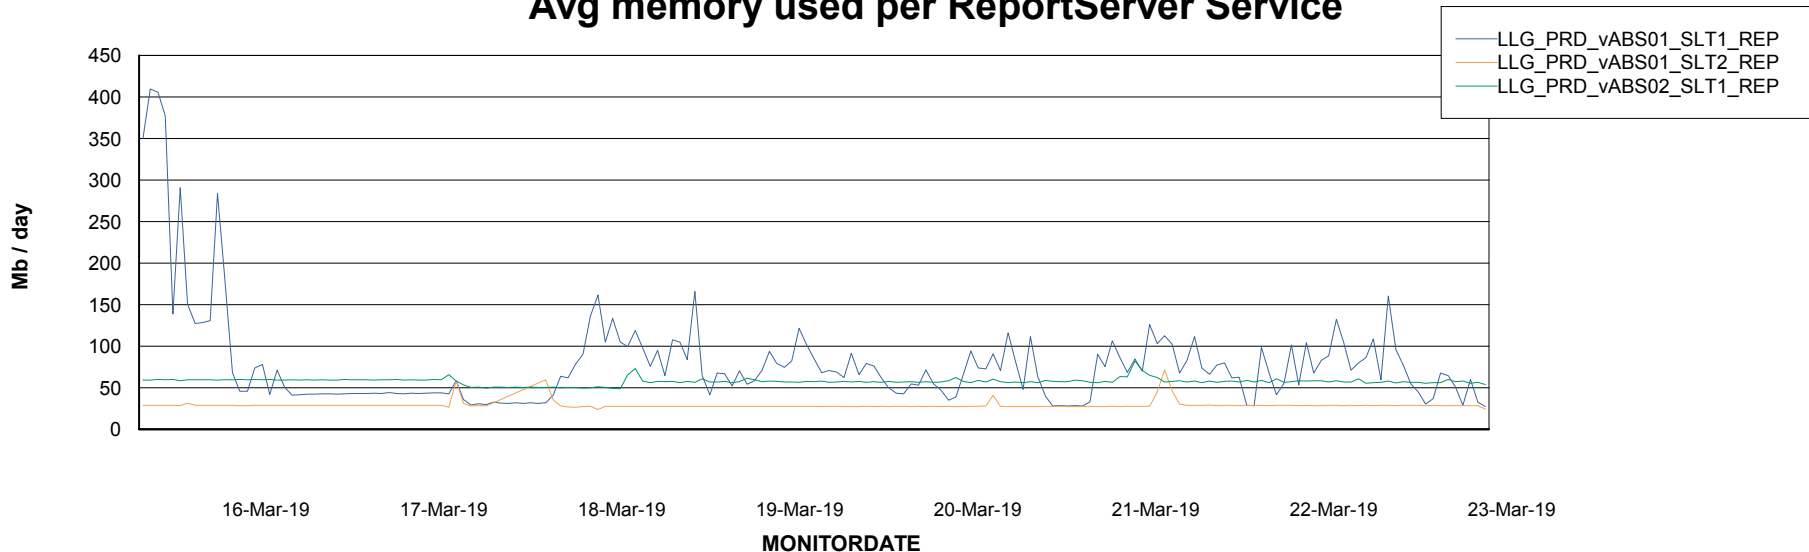

ABSSolute Application ReportServer Services

Avg memory used per ReportServer Service