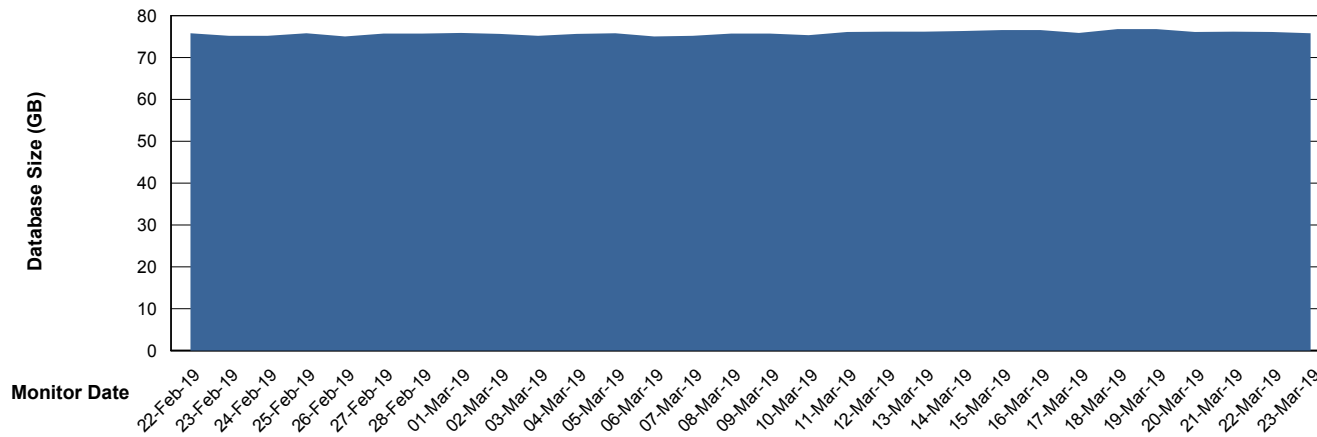

Weekly SLA Customer Report

Customer LLG_Production
Database ID 53

DATABASE SIZE LLGDB_Production

Database growth over last month

DATABASE SIZE LLGDBBI_Production

Database growth over last month

Weekly SLA Customer Report