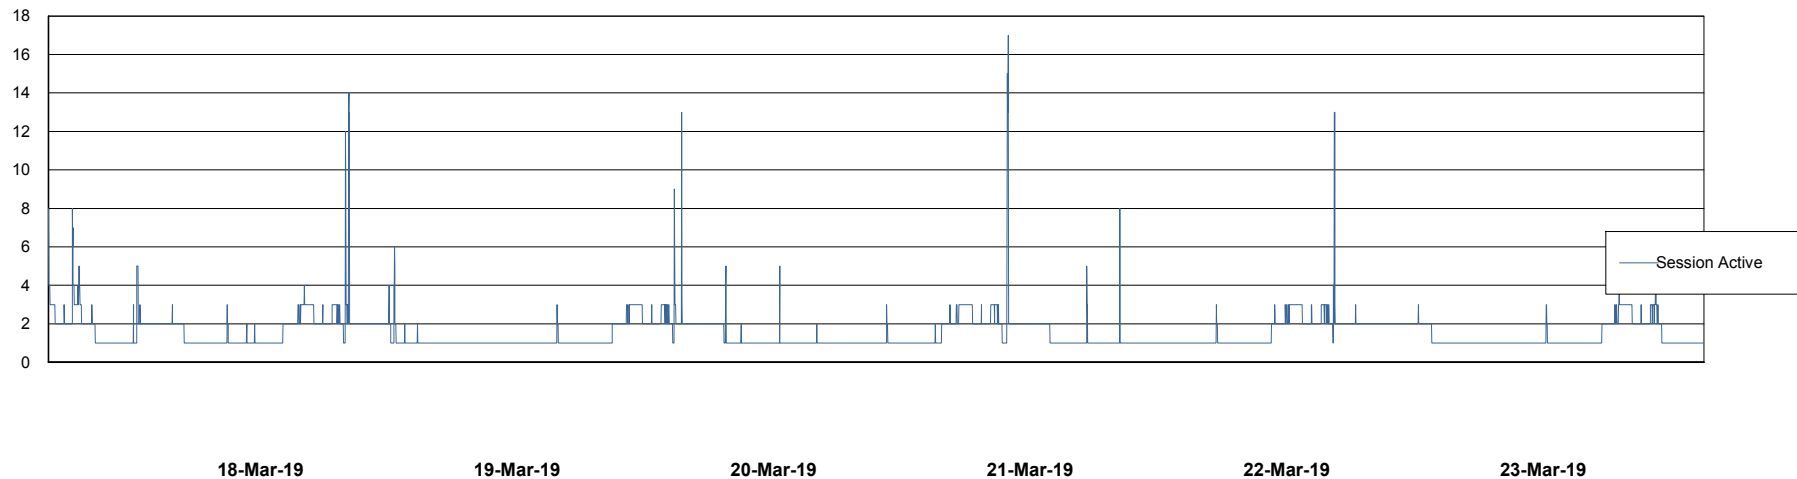

Database Performance LLGDB_Standby

DB Processes Max 1,000
DB Sessions Max 1,536

Weekly SLA Customer Report

Customer LLG_Production
Database ID 53

Database Performance LLGDBBI_Production

DB Processes Max 500
DB Sessions Max 780

Weekly SLA Customer Report

Customer LLG_Production
Database ID 53

DATABASE SIZE LLGDB_Production

Database growth over last month

DATABASE SIZE LLGDBBI_Production

Database growth over last month

Weekly SLA Customer Report