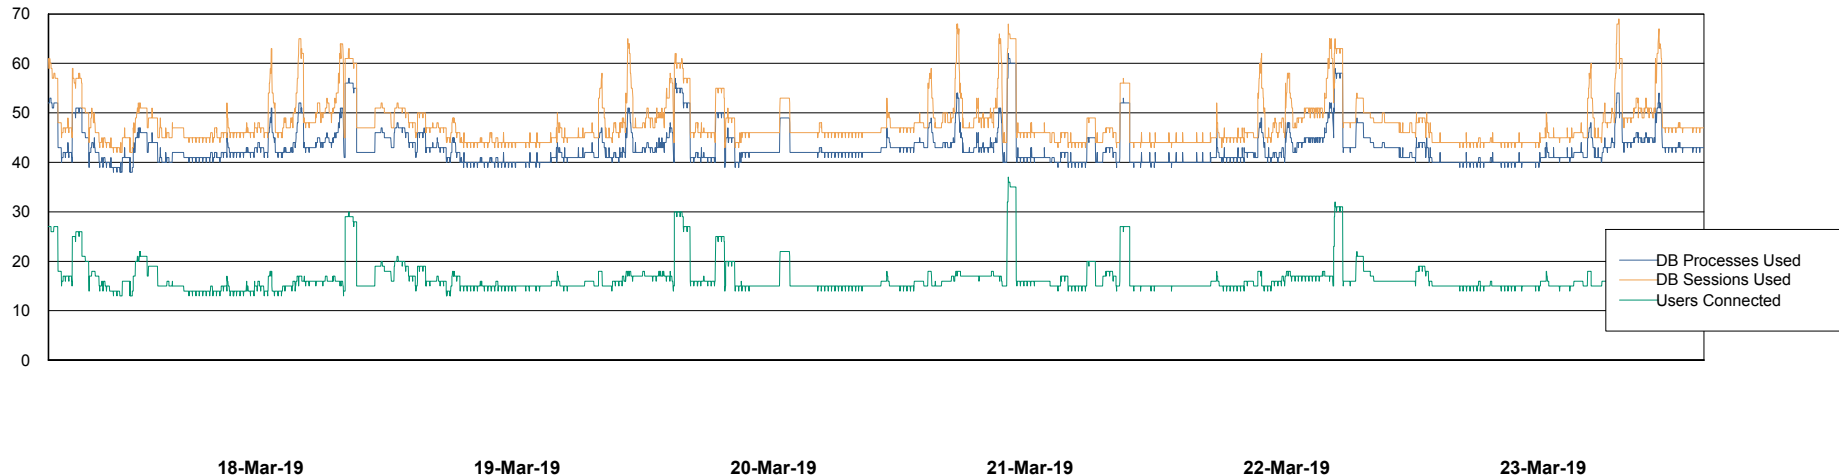

Database Performance LLGDB_Standby

DB Processes Max 1,000
DB Sessions Max 1,536

Weekly SLA Customer Report

Customer LLG_Production
Database ID 53

Database Performance LLGDBBI_Production

DB Processes Max 500
DB Sessions Max 780