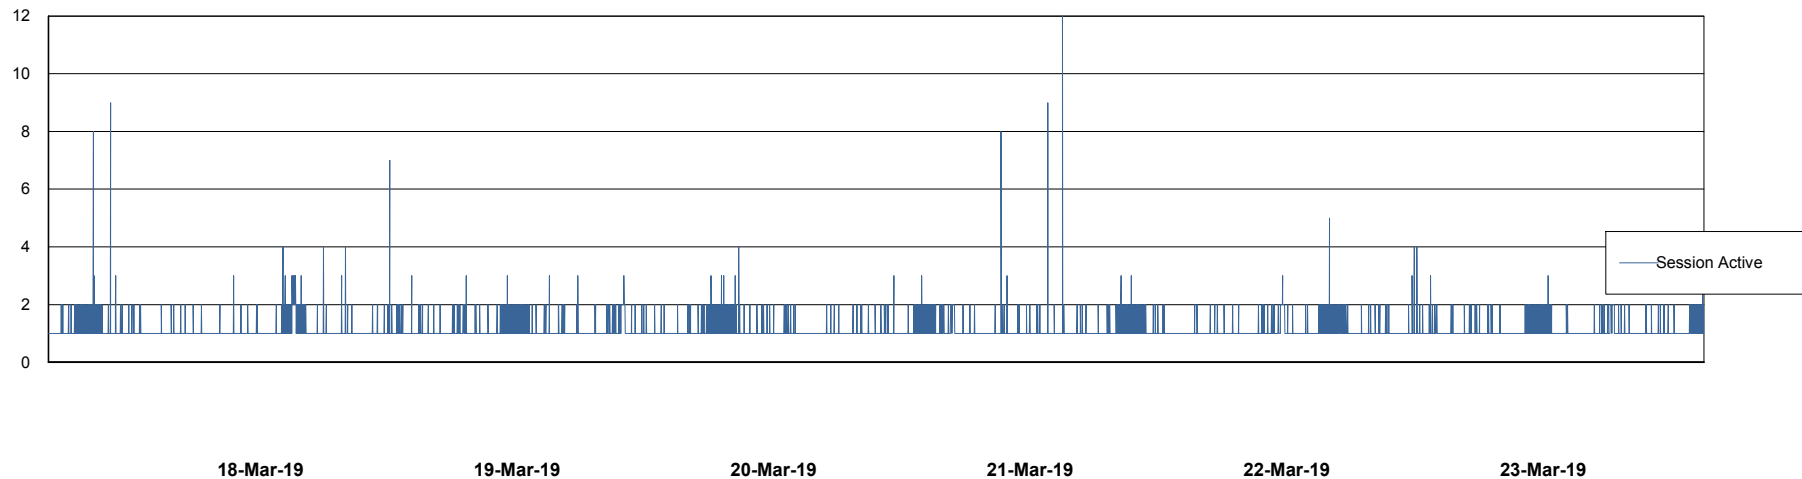

Database Performance LLGDB_Standby

DB Processes Max 1,000
DB Sessions Max 1,536