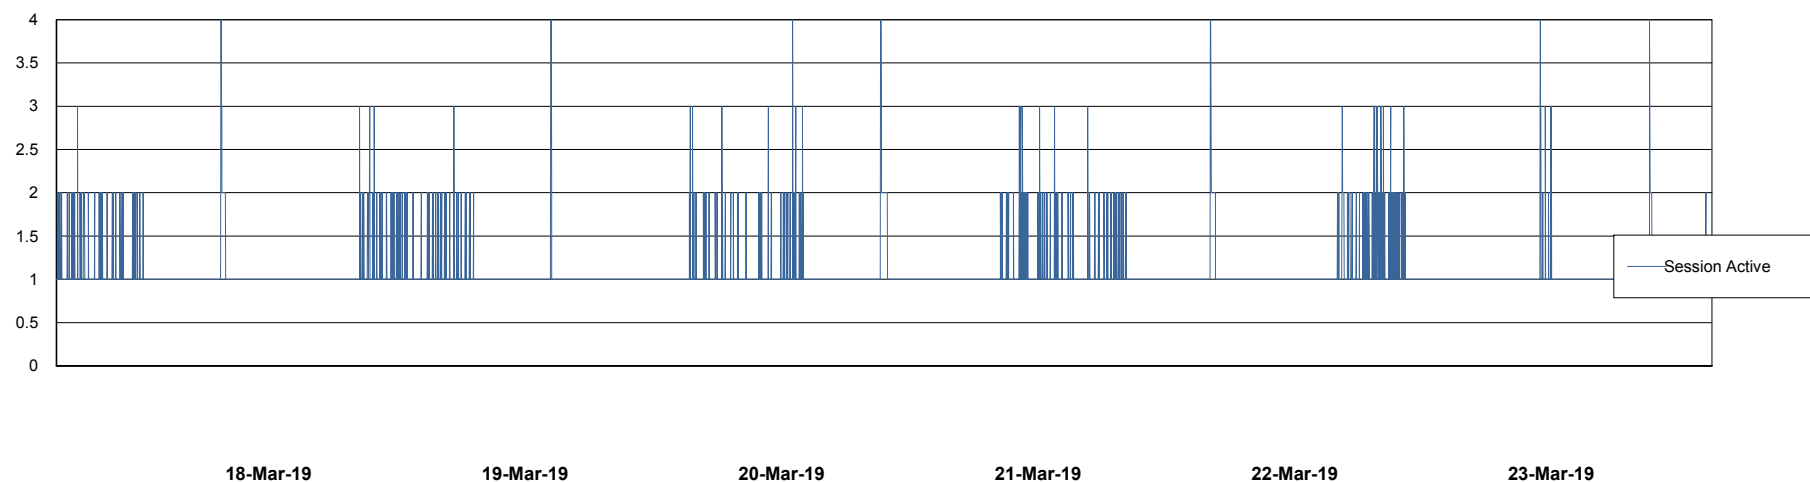

Database Performance KLADB_Production

DB Processes Max 500
DB Sessions Max 772