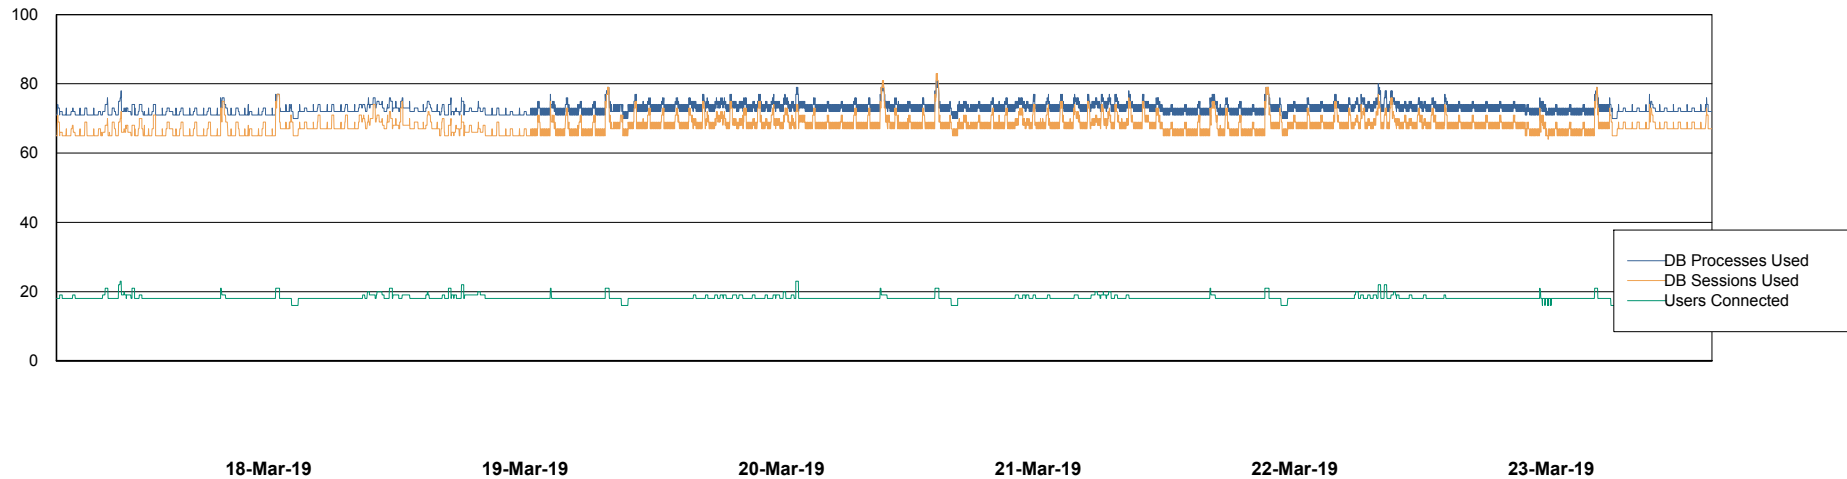

Database Performance KLADB_Production

DB Processes Max 500
DB Sessions Max 772