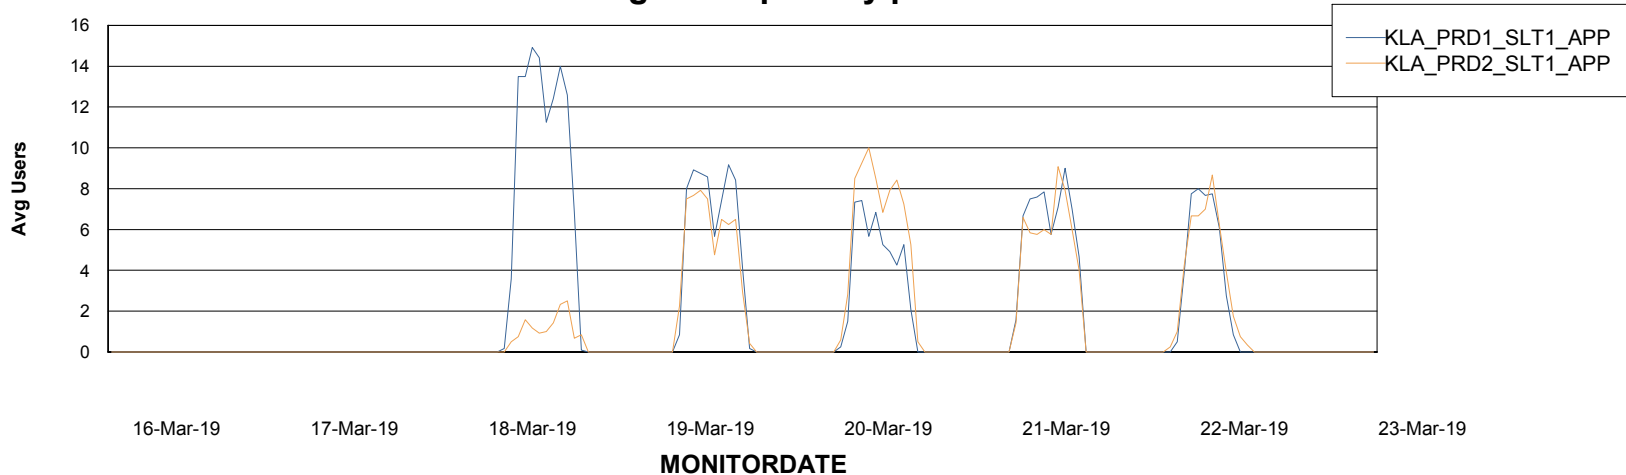

Avg users per day per ABS server