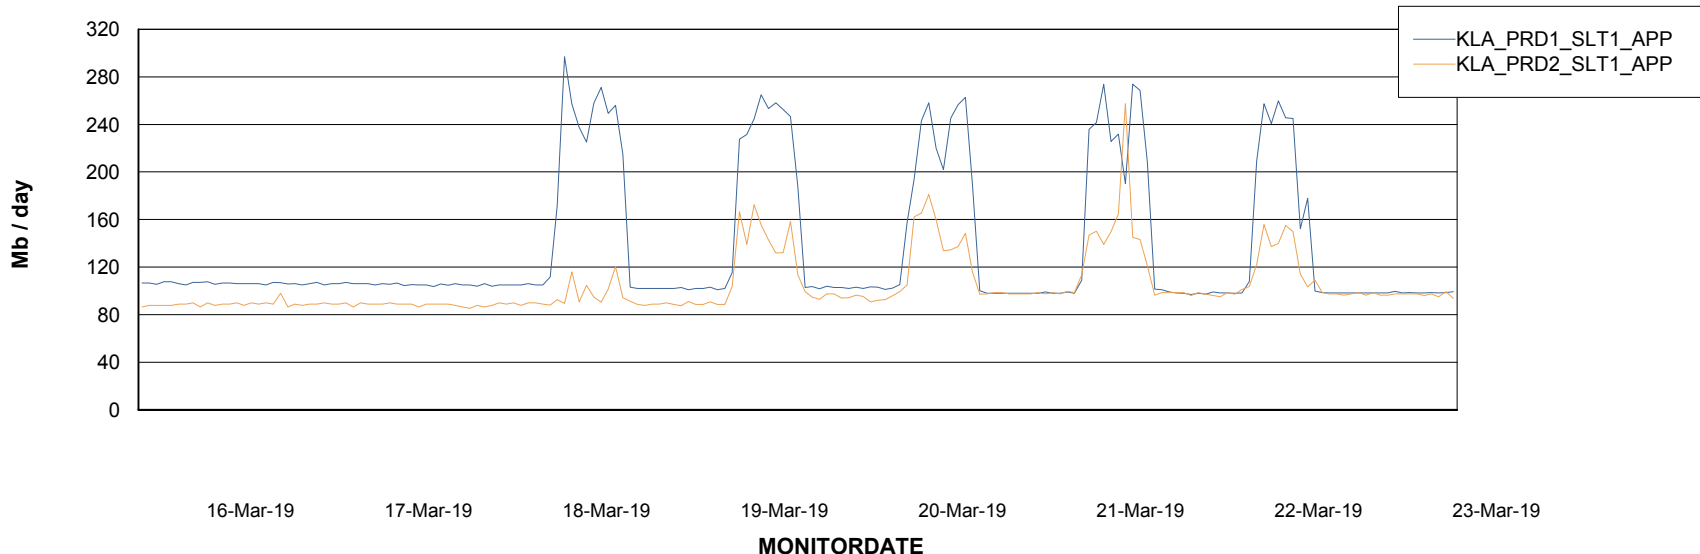

ABSSolute Application Server Services

Avg memory used per ABS Server Service