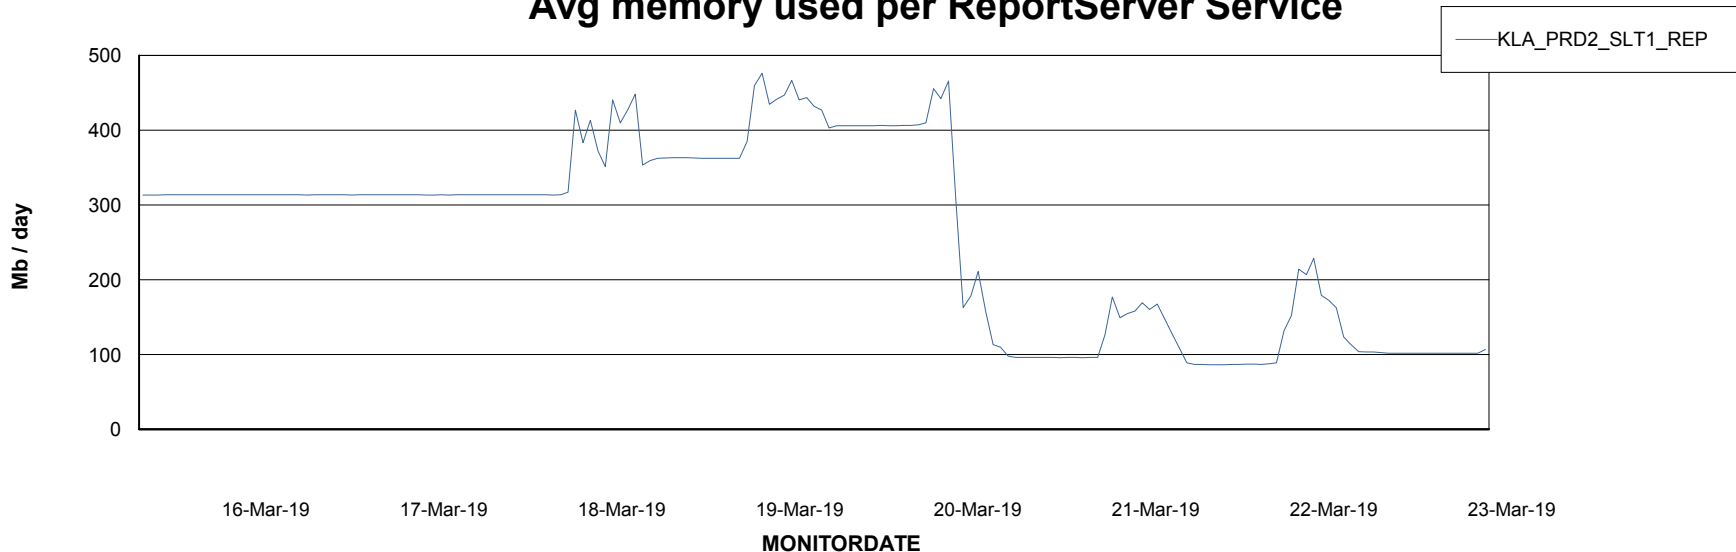

ABSSolute Application ReportServer Services

Avg memory used per ReportServer Service