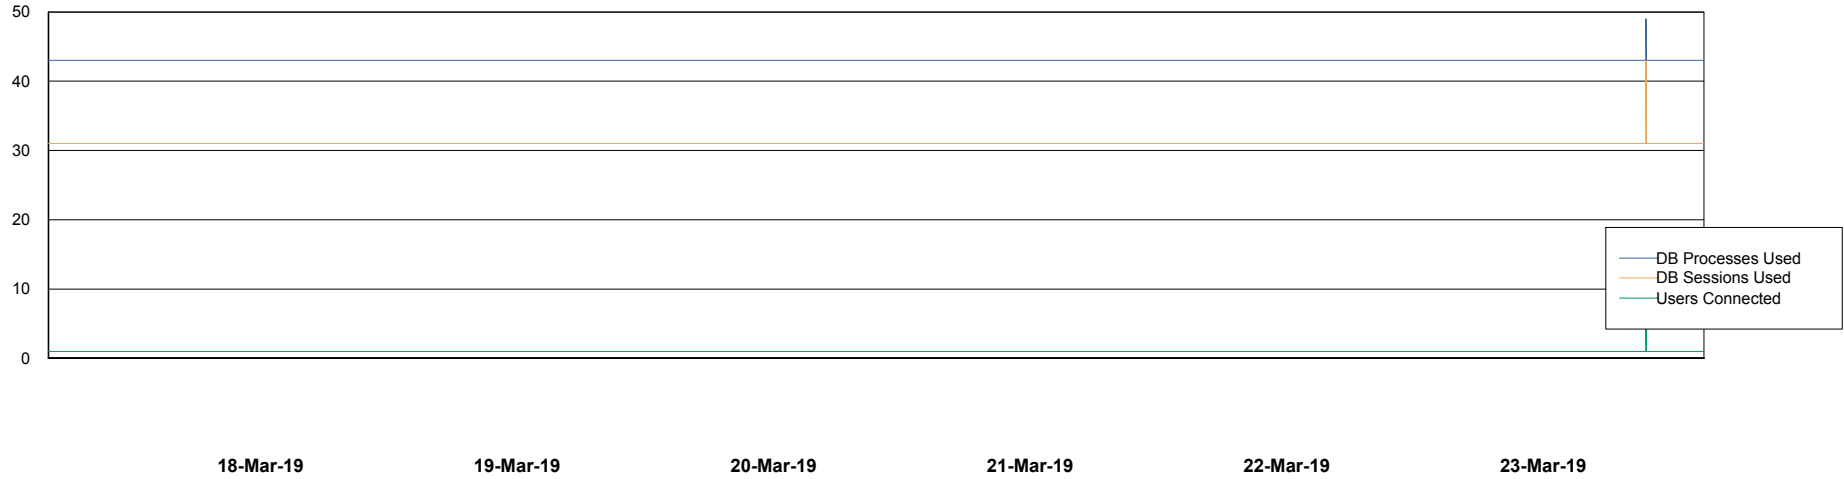

Database Performance KLADB_Standby

DB Processes Max 500
DB Sessions Max 772