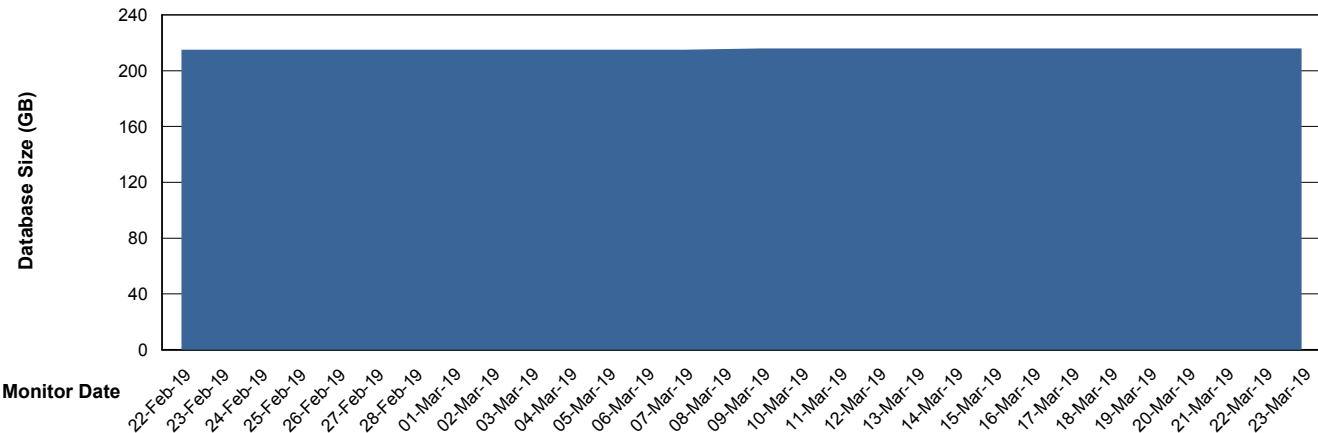

DATABASE SIZE FISDB_Production

Database growth over last month

Database Tablespace FISDB_Production

Date	Tablespace Name	Filesize (Gb)	Usedsize (Gb)	Percentage free
23-Mar-19	ABSDATA	111	90	19
	INDX	150	126	16
22-Mar-19	ABSDATA	111	90	19
	INDX	150	126	16
21-Mar-19	ABSDATA	111	90	19
	INDX	150	126	16
20-Mar-19	ABSDATA	111	90	19
	INDX	150	126	16
19-Mar-19	ABSDATA	111	90	19
	INDX	150	126	16
18-Mar-19	ABSDATA	111	90	19
	INDX	150	126	16
17-Mar-19	ABSDATA	105	90	14
	INDX	143	126	12