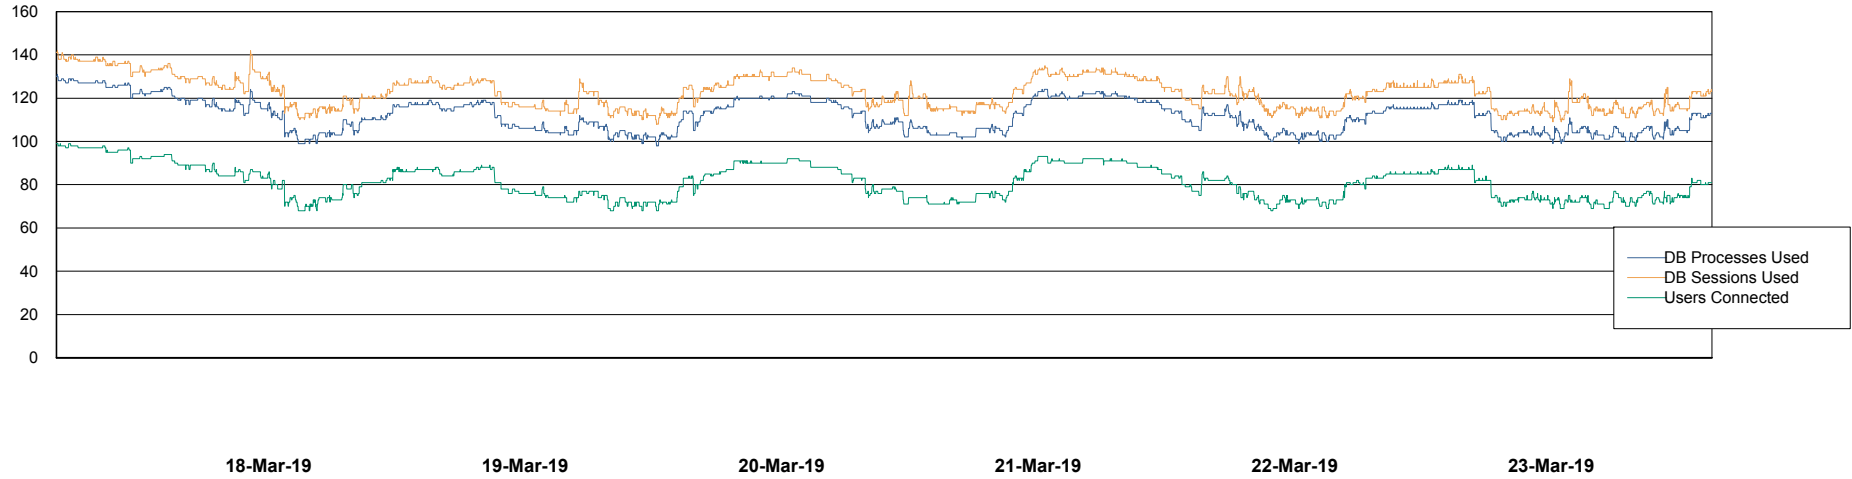

Database Performance FISDB_Production

DB Processes Max 150
DB Sessions Max 264