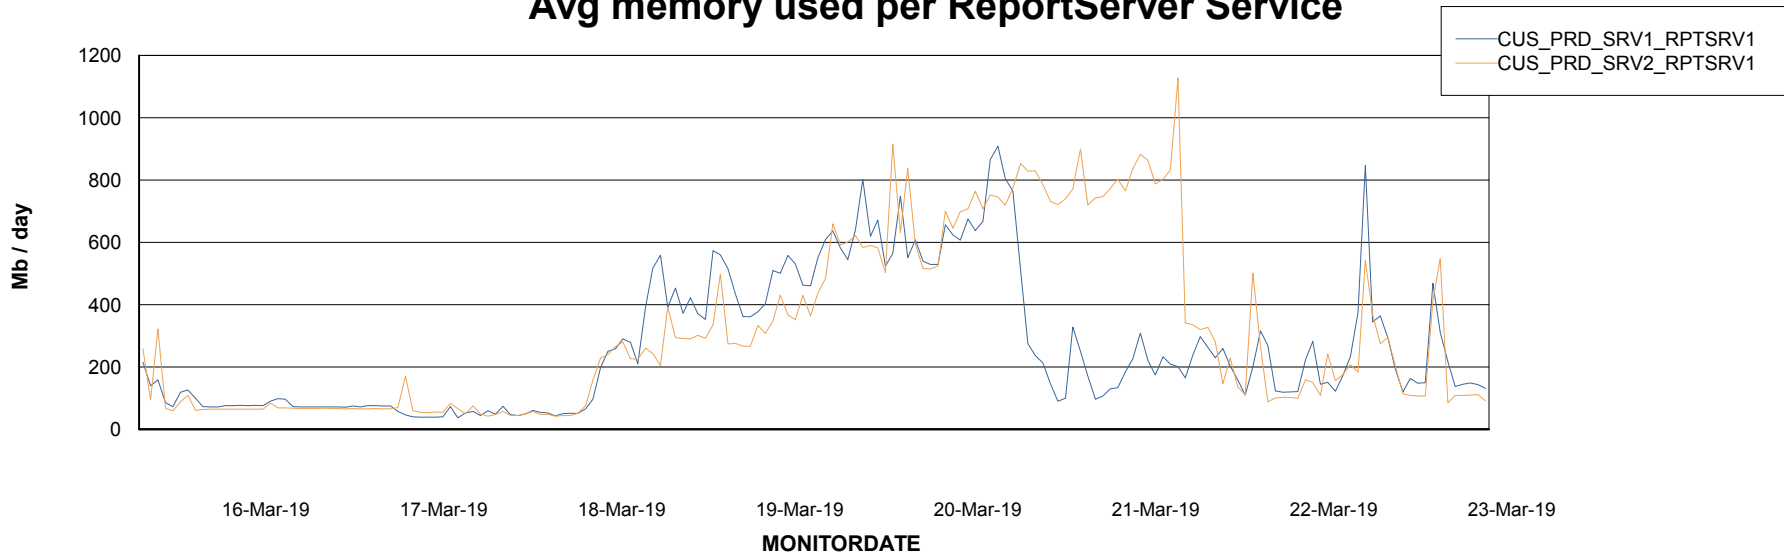

Avg memory used per ABS Server Service

Avg users per day per ABS server

Weekly SLA Customer Report

Customer CUS Production
Database ID 84

ABSolute Web Component Services

Avg memory used per ReportServer Service