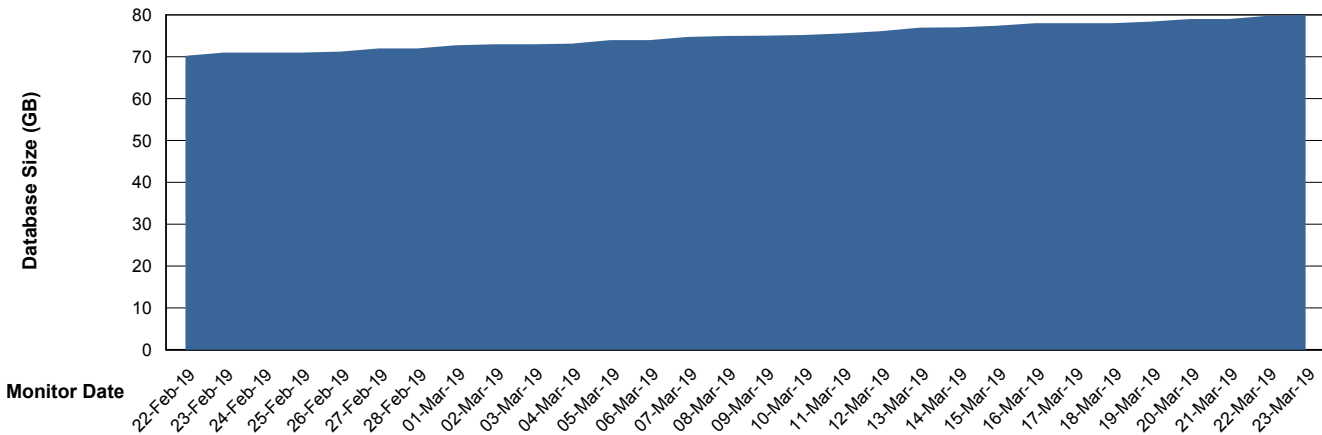

Database Performance CUS_ProdDB_Standby

DB Processes Max 300
DB Sessions Max 472

Weekly SLA Customer Report

Customer CUS Production
 Database ID 84

DATABASE SIZE CUS_ProdDB_Primary

Database growth over last month