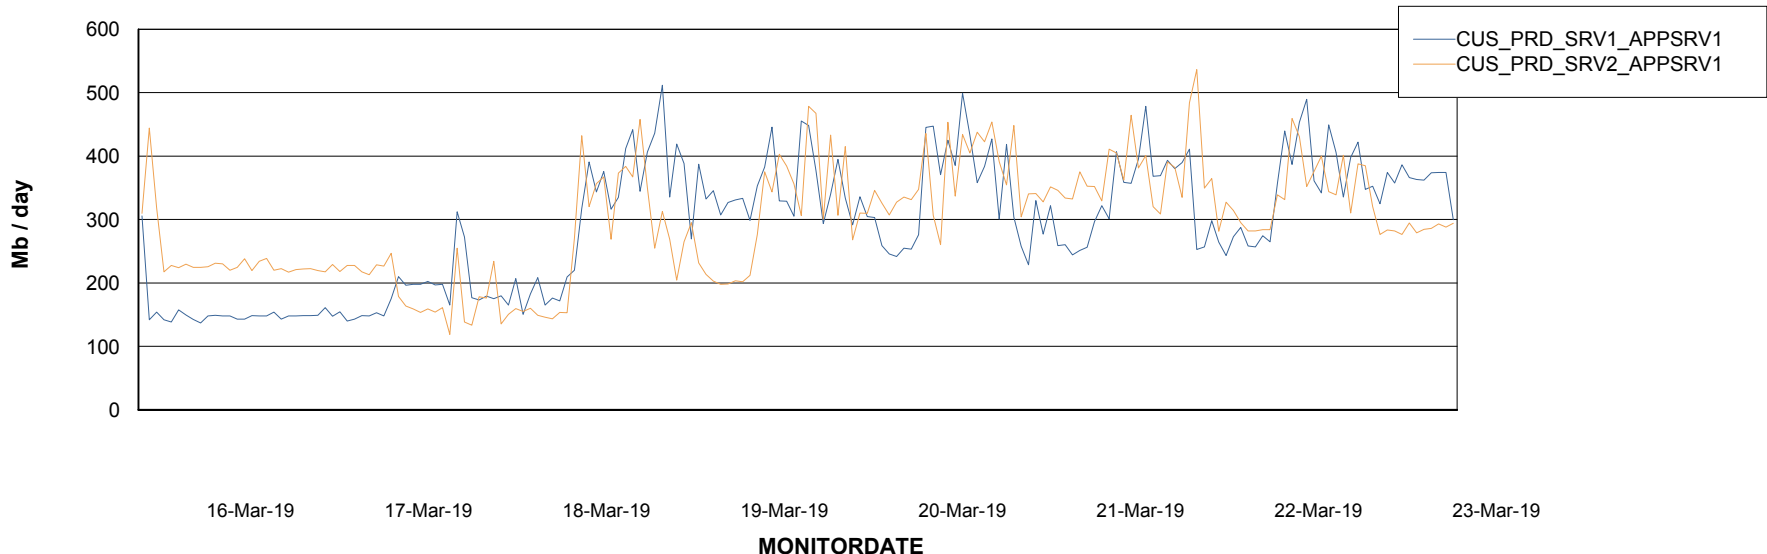

ABSSolute Application Server Services

Avg memory used per ABS Server Service