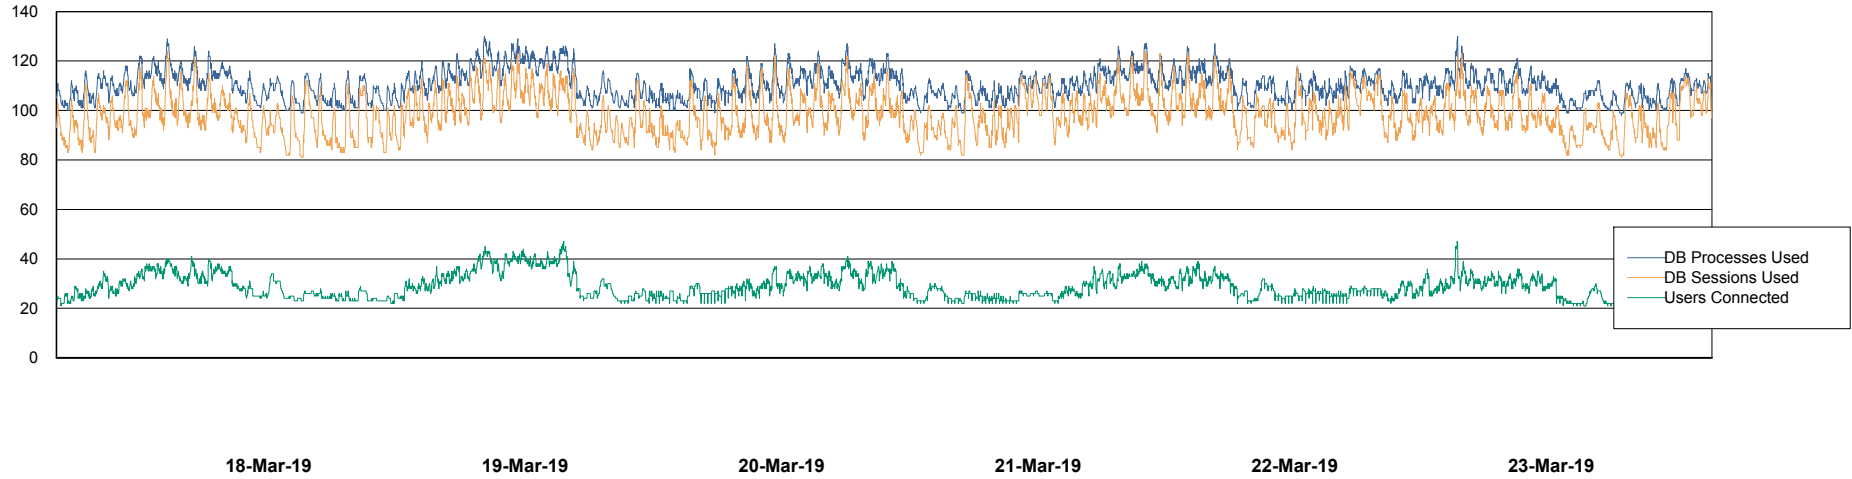

Database Performance CUS_ProdDB_Primary

DB Processes Max 300
DB Sessions Max 472