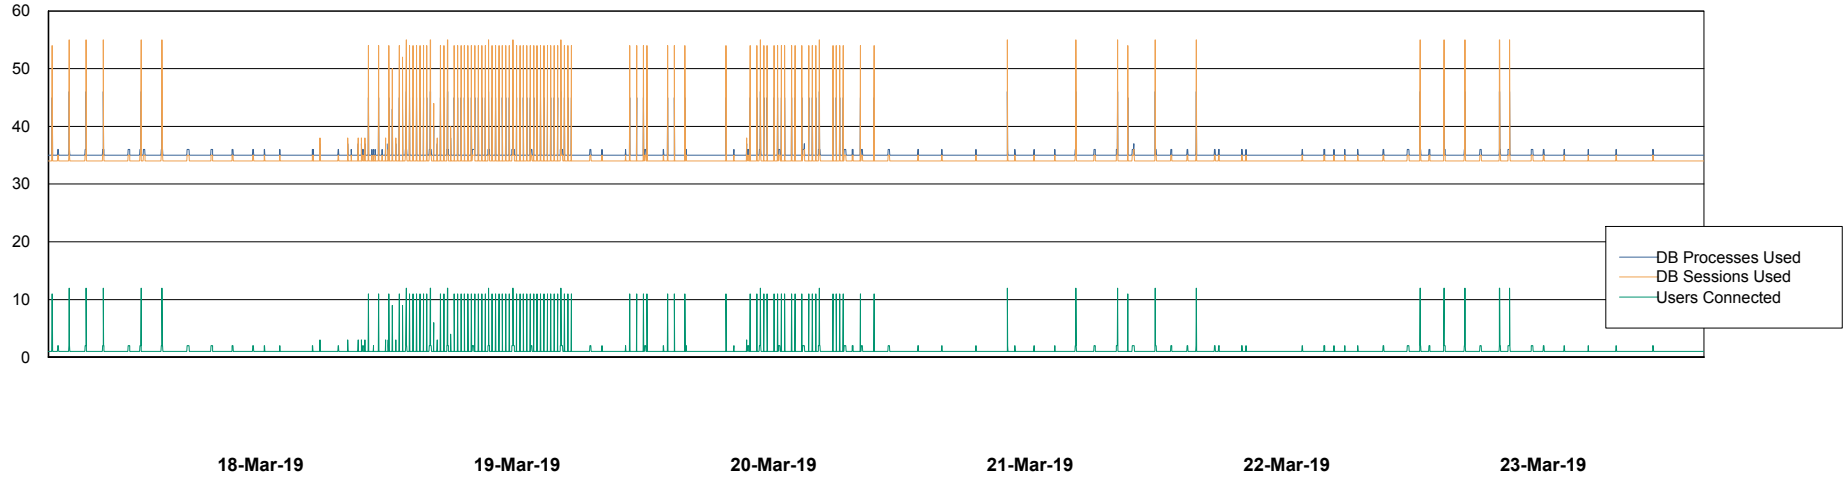

Database Performance CUS_ProdDB_Standby

DB Processes Max 300
DB Sessions Max 472