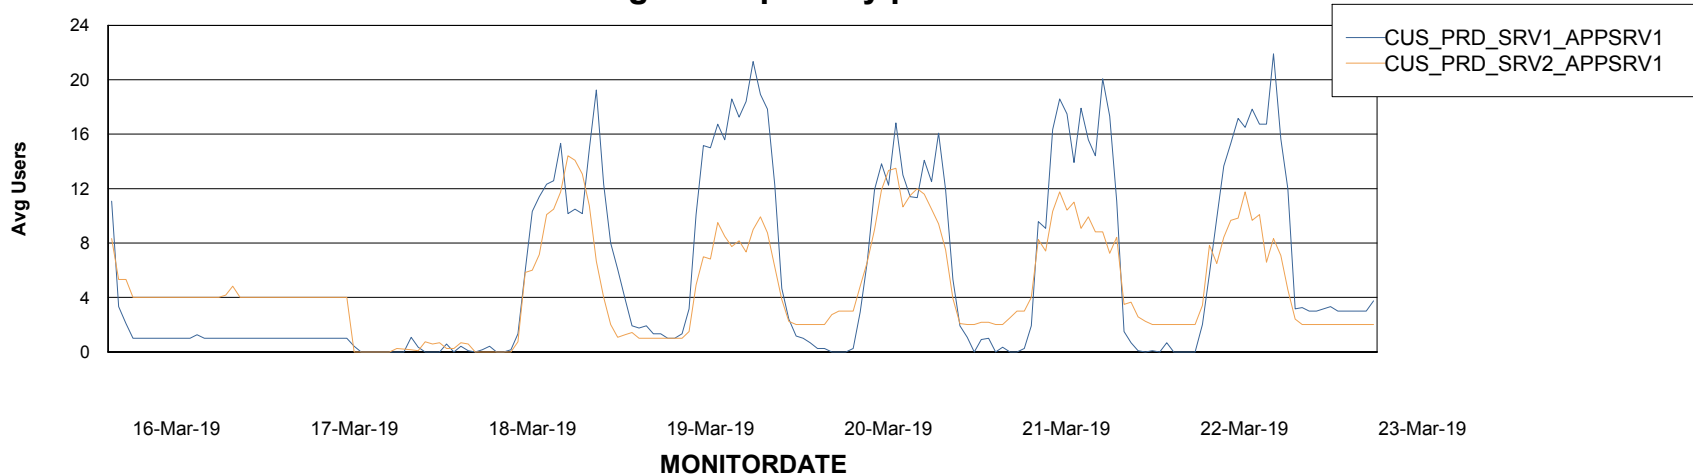

Avg users per day per ABS server