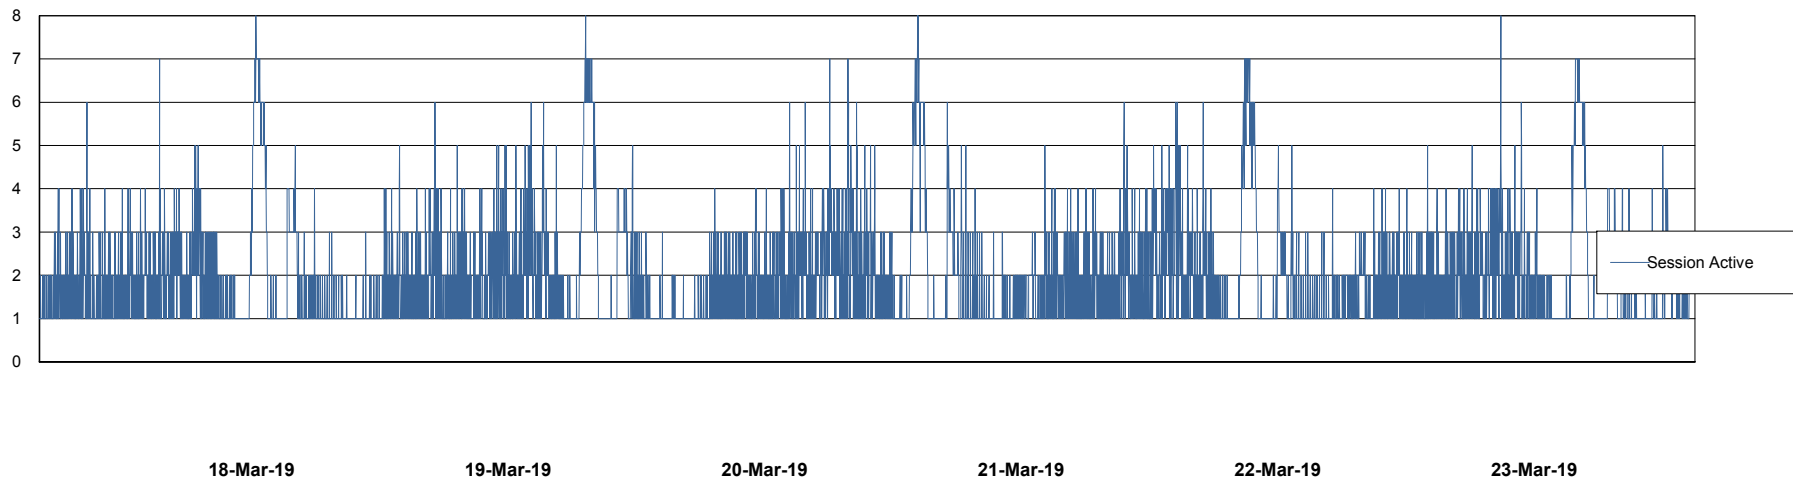

Database Performance CUS_ProdDB_Primary

DB Processes Max 300
DB Sessions Max 472