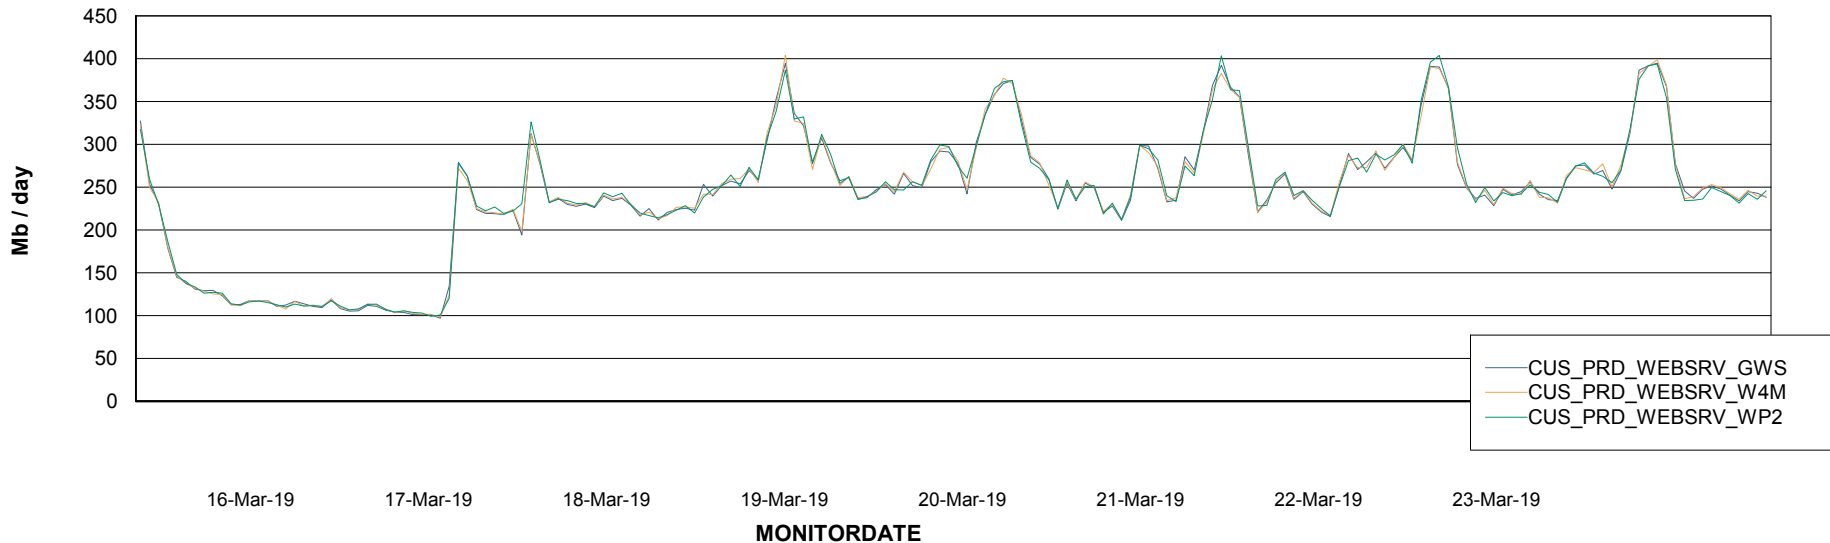

ABSSolute Web Component Services

Avg memory used per ABS Web component