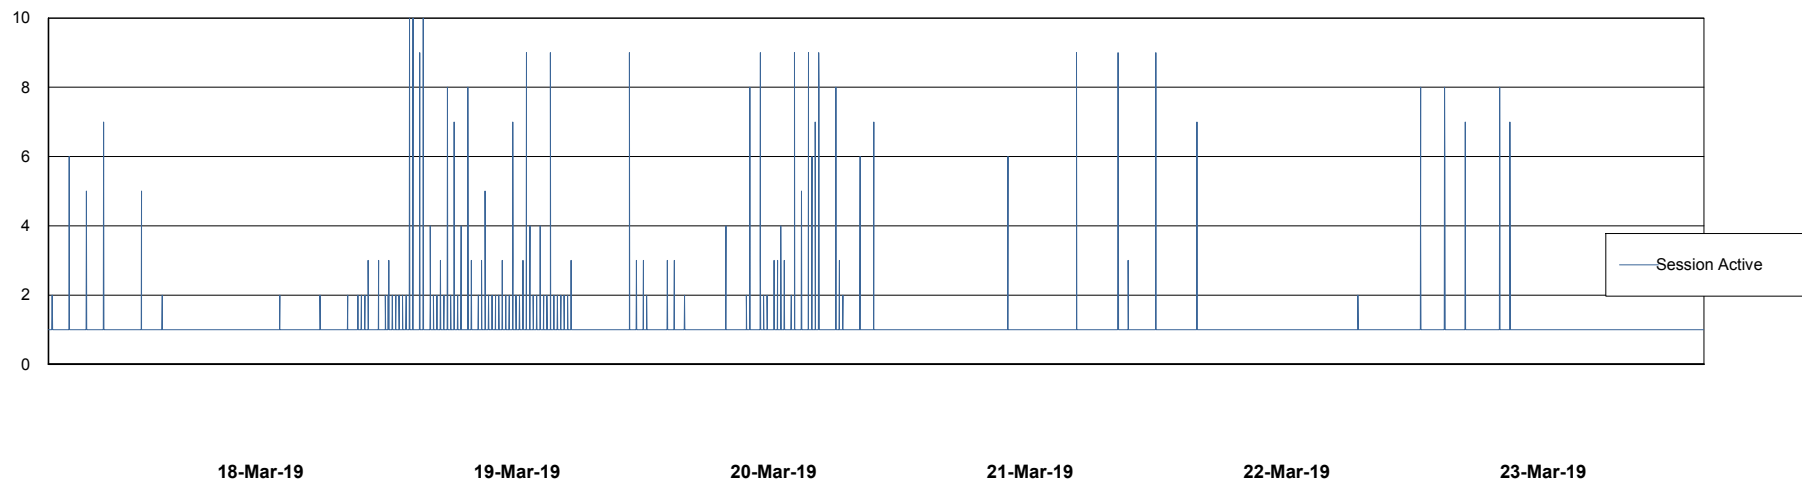

Database Performance CUS_ProdDB_Standby

DB Processes Max 300
DB Sessions Max 472