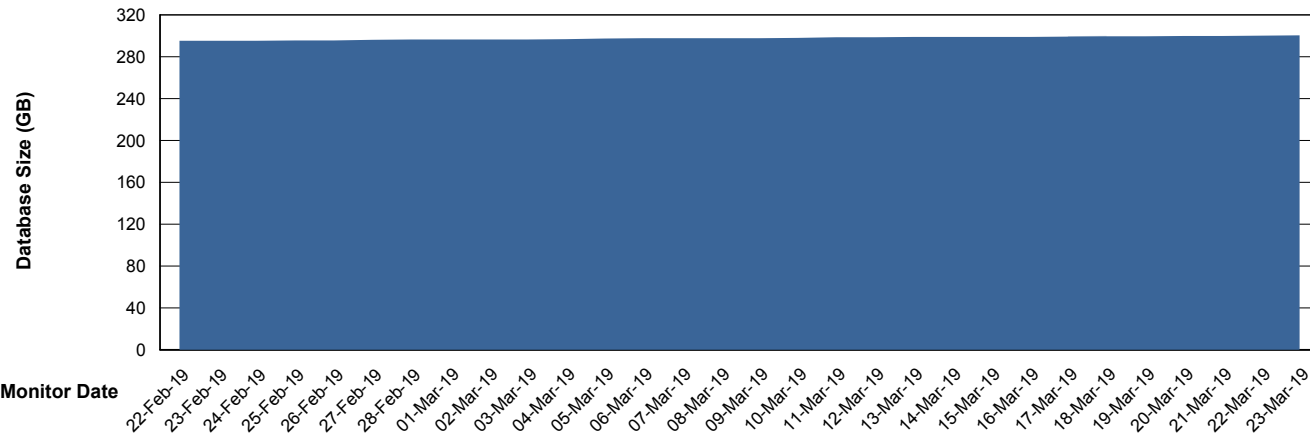

DATABASE SIZE CSCDB_Primary

Database growth over last month

Database Tablespace CSCDB_Primary

Date	Tablespace Name	Filesize (Gb)	Usedsize (Gb)	Percentage free
23-Mar-19	ABSDATA	131	104	21
	INDX	233	193	17
22-Mar-19	ABSDATA	131	105	20
	INDX	233	193	17
21-Mar-19	ABSDATA	131	104	21
	INDX	233	193	17
20-Mar-19	ABSDATA	131	105	20
	INDX	233	192	18
19-Mar-19	ABSDATA	131	104	21
	INDX	233	192	18
18-Mar-19	ABSDATA	131	104	21
	INDX	233	192	18
17-Mar-19	ABSDATA	131	104	21
	INDX	233	192	18