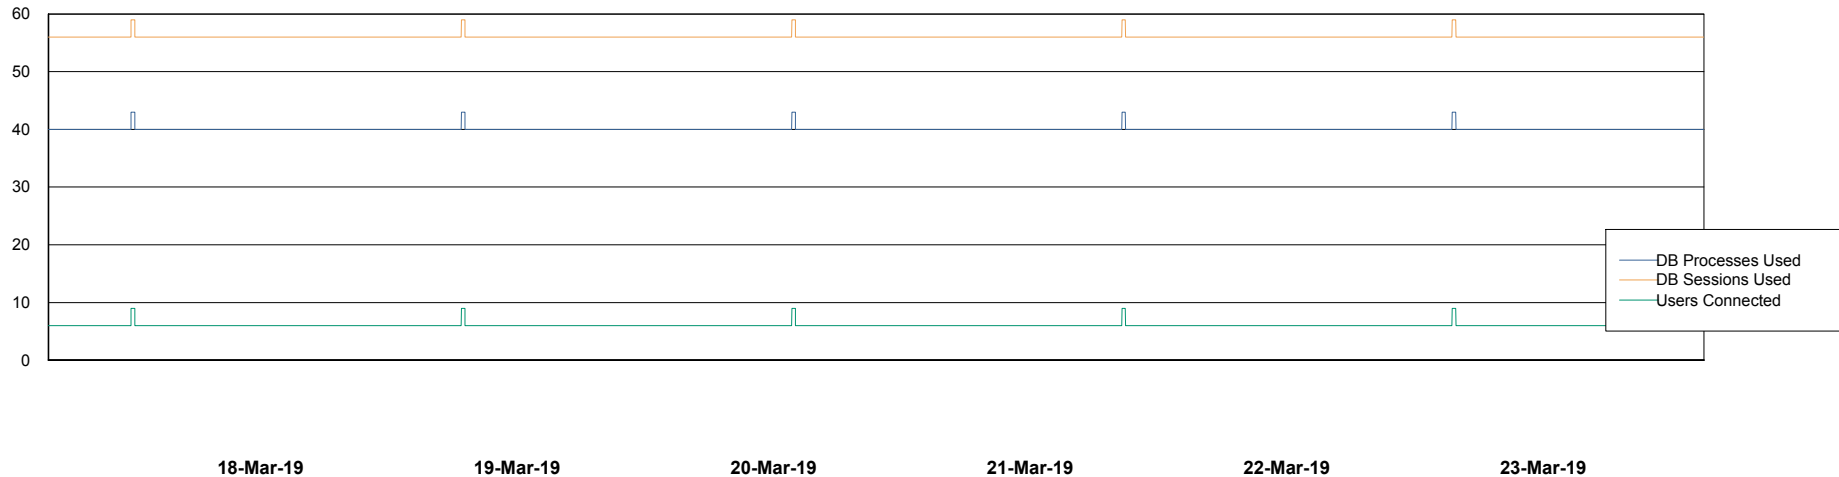

Database Performance CSCDB_Standby

DB Processes Max 500
DB Sessions Max 800