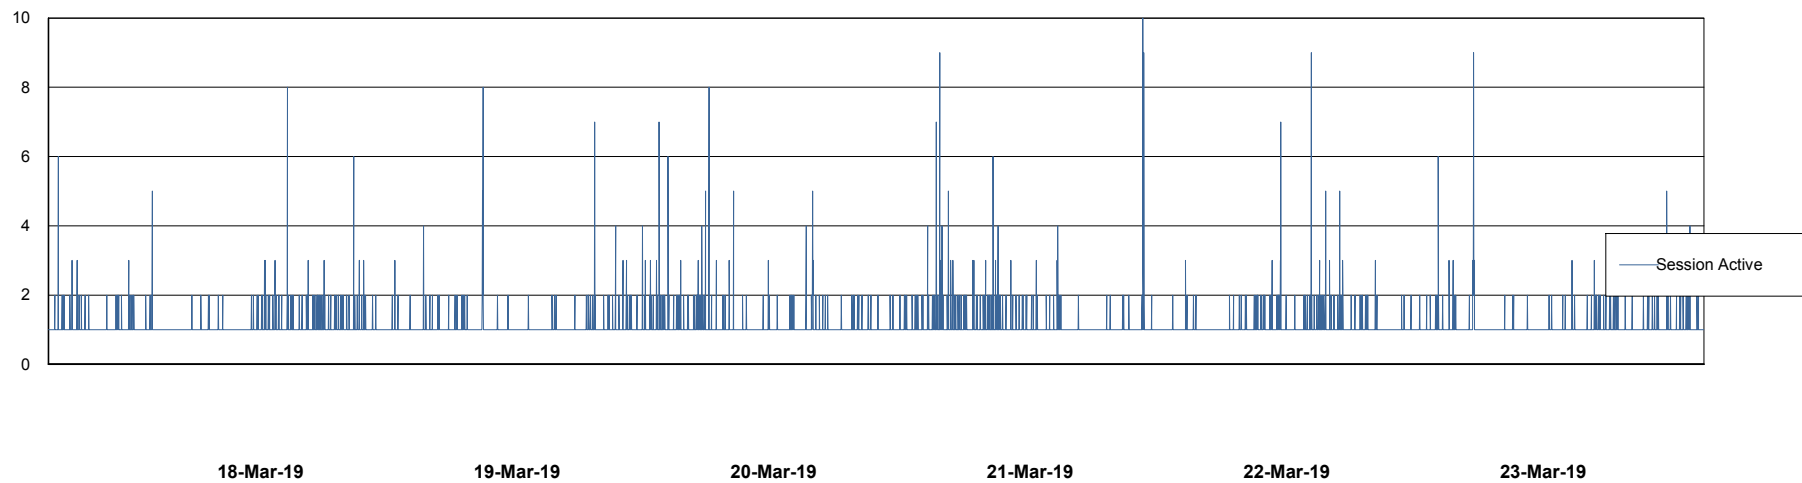

Database Performance CSCDB_Standby

DB Processes Max 500
DB Sessions Max 800