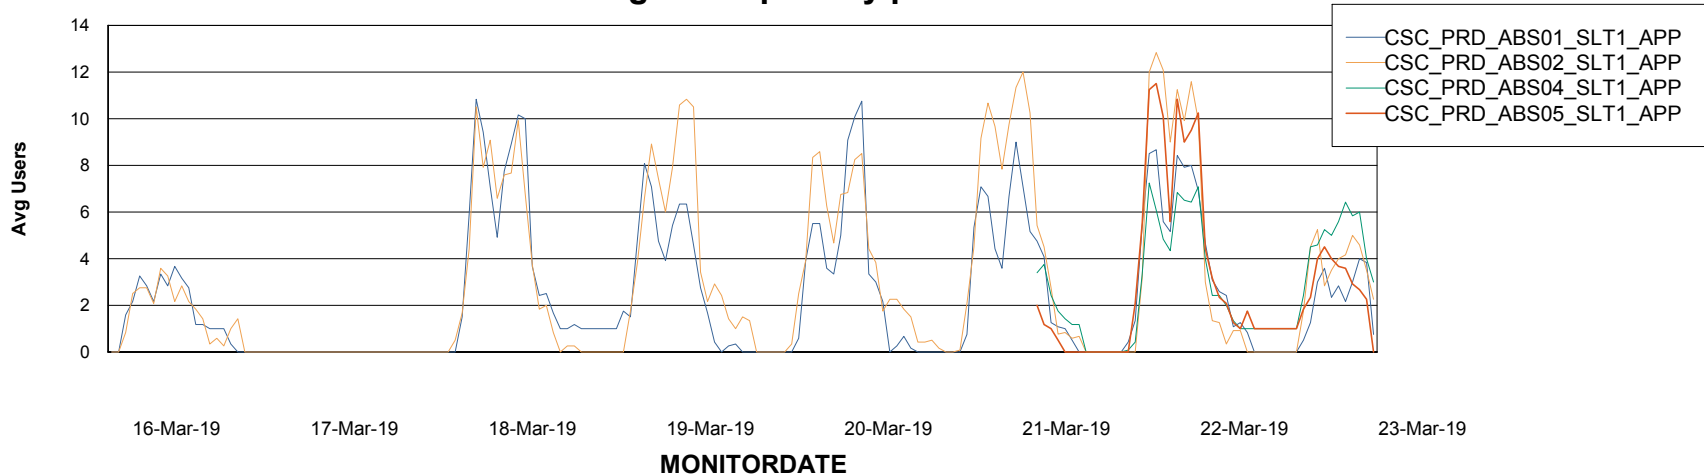

Avg users per day per ABS server