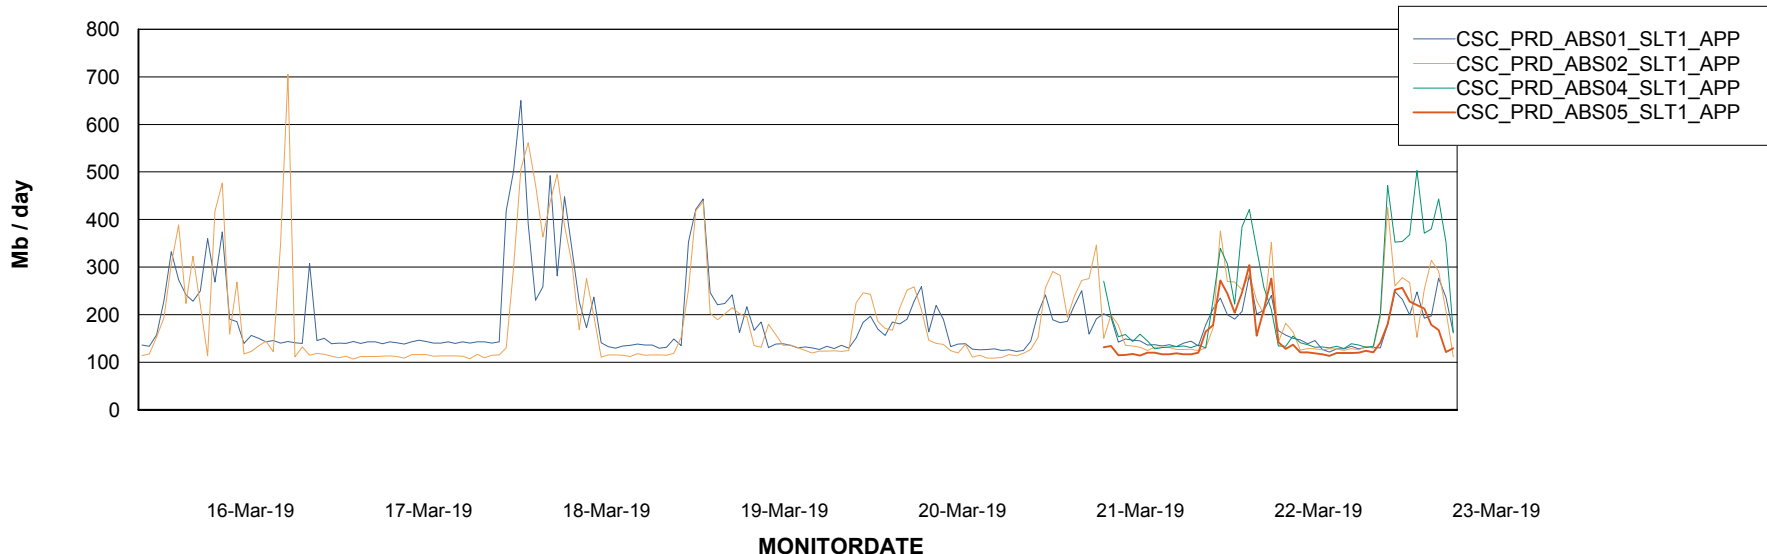

ABSSolute Application Server Services

Avg memory used per ABS Server Service