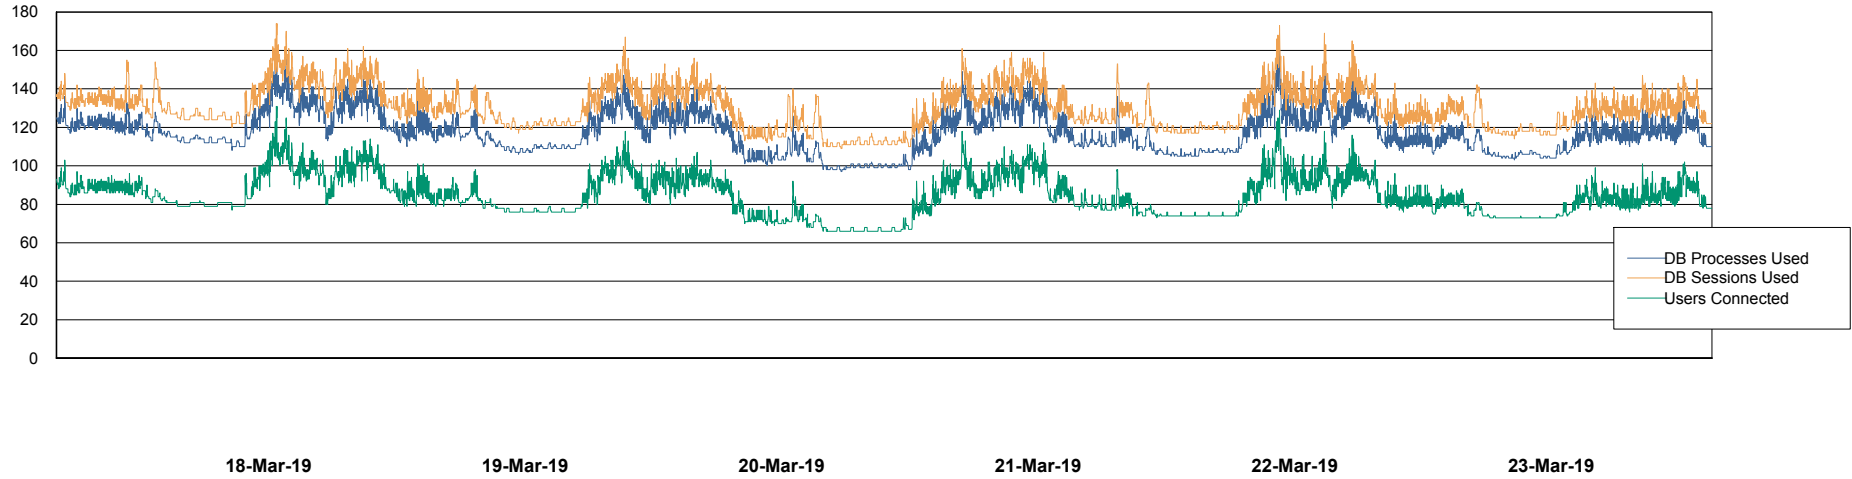

Database Performance CSCDB_Primary

DB Processes Max 500
DB Sessions Max 800