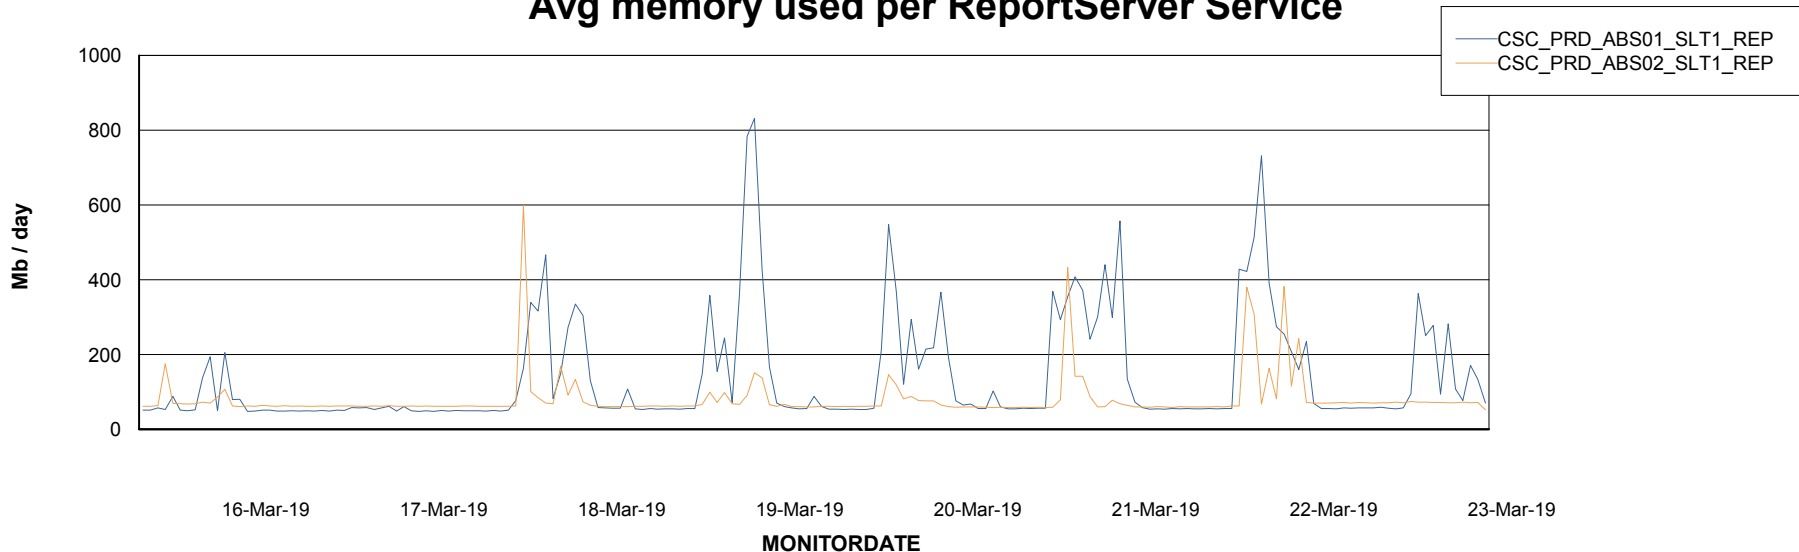

ABSSolute Application ReportServer Services

Avg memory used per ReportServer Service