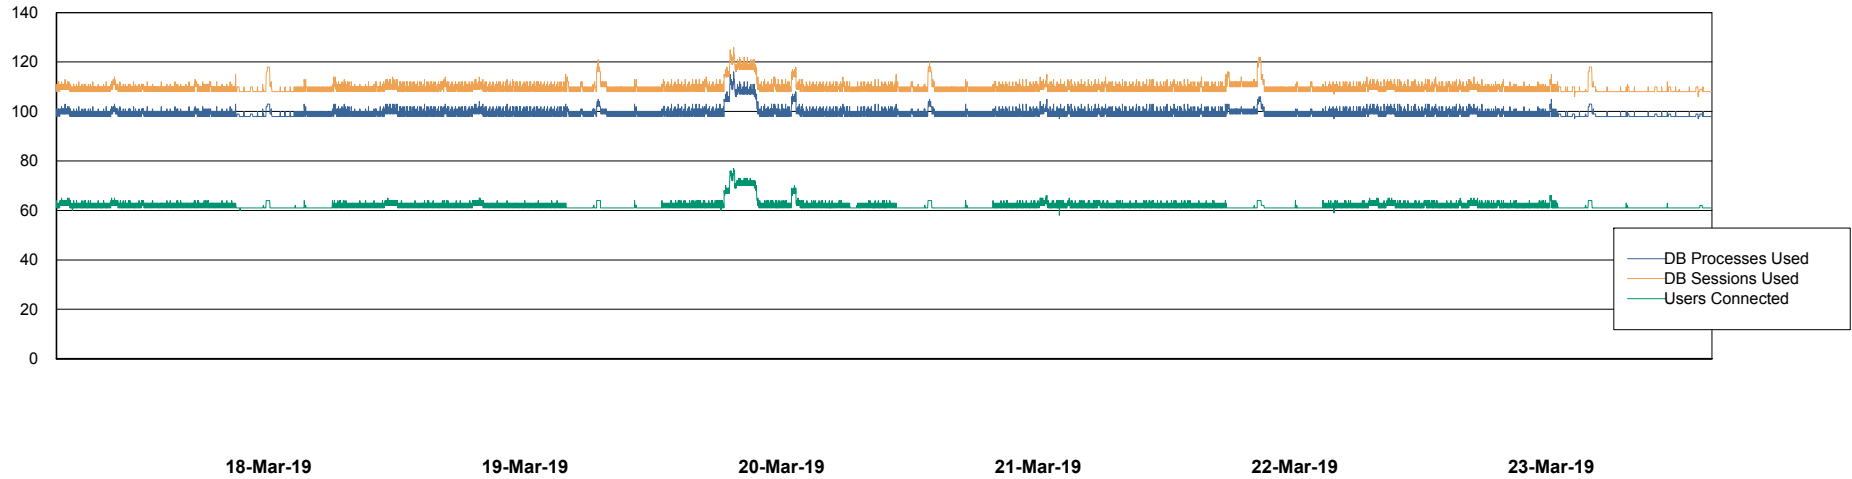

Harddisk Usage CIW_PRD_ORACLE2

	Free disk space on c: (%)	Total disk space on c: (Gb)	Free disk space on d: (%)	Total disk space on d: (Gb)	Free disk space on e: (%)	Total disk space on e: (Gb)
23-Mar-19	95	701	22	700	100	830
22-Mar-19	95	701	22	700	100	830
21-Mar-19	95	701	22	700	100	830
20-Mar-19	95	701	22	700	100	830
19-Mar-19	95	701	22	700	100	830
18-Mar-19	95	701	22	700	100	830
17-Mar-19	95	701	23	700	100	830

Weekly SLA Customer Report

Customer CIW Production
Database ID 45

Database Performance CIWDB_Production

Weekly SLA Customer Report

Customer CIW Production
Database ID 45

Database Performance CIWDB_Standby

Weekly SLA Customer Report