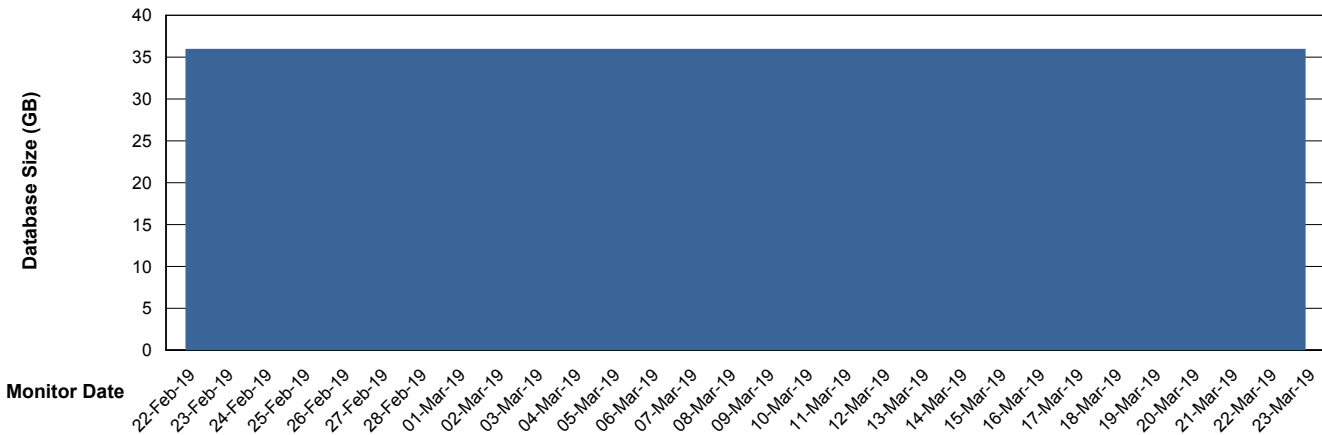

Weekly SLA Customer Report

Customer CIW Production
Database ID 45

Database Performance CIWDB_Production

Weekly SLA Customer Report

Customer CIW Production
Database ID 45

Database Performance CIWDB_Standby

Weekly SLA Customer Report

Customer CIW Production
 Database ID 45

DATABASE SIZE CIWDB_Production

Database growth over last month

Database Tablespace CIWDB_Production

Date	Tablespace Name	Filesize (Gb)	Usedsize (Gb)	Percentage free
23-Mar-19	ABSDATA	38	32	16
	INDX	5	4	20
22-Mar-19	ABSDATA	38	32	16
	INDX	5	4	20
21-Mar-19	ABSDATA	38	32	16
	INDX	5	4	20
20-Mar-19	ABSDATA	38	32	16
	INDX	5	4	20
19-Mar-19	ABSDATA	38	32	16
	INDX	5	4	20
18-Mar-19	ABSDATA	38	32	16
	INDX	5	4	20
17-Mar-19	ABSDATA	38	32	16
	INDX	5	4	20