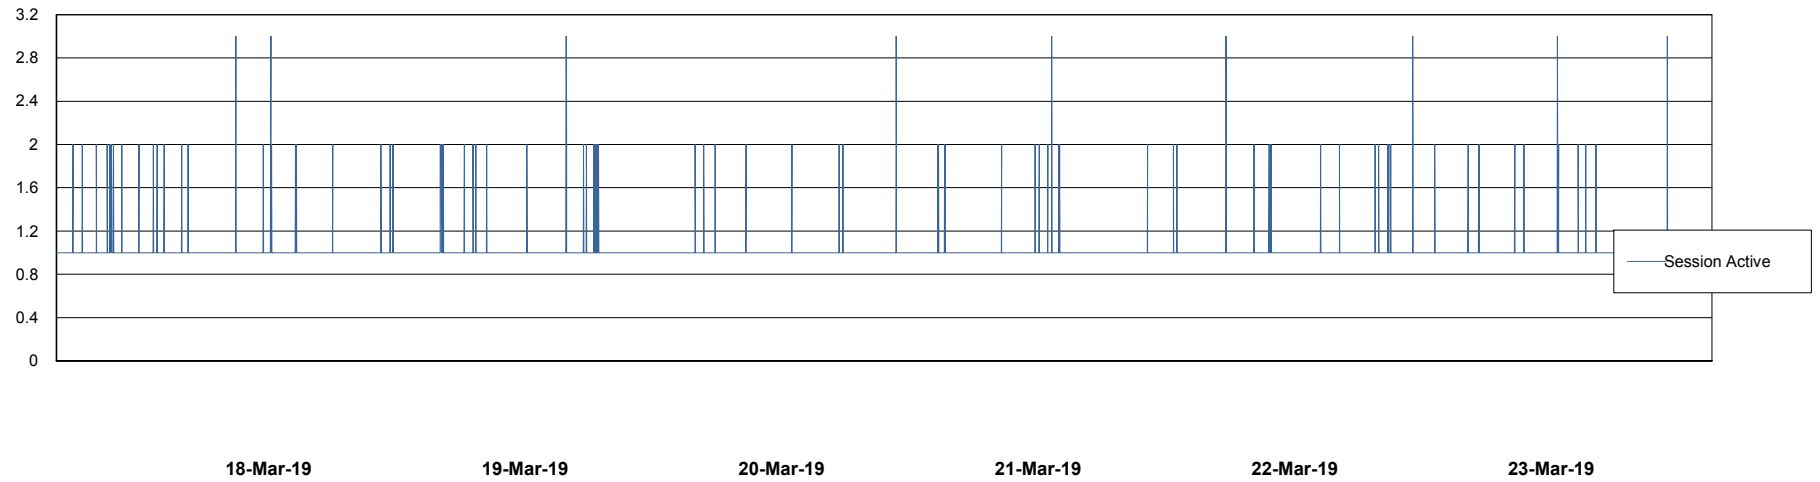

Weekly SLA Customer Report

Customer CIW Production
 Database ID 45

Harddisk Usage CIW_PRD_ORACLE1

	Free disk space on c: (%)	Total disk space on c: (Gb)	Free disk space on d: (%)	Total disk space on d: (Gb)	Free disk space on e: (%)	Total disk space on e: (Gb)
23-Mar-19	95	700	22	700	100	831
22-Mar-19	95	700	22	700	100	831
21-Mar-19	95	700	22	700	100	831
20-Mar-19	95	700	22	700	100	831
19-Mar-19	95	700	22	700	100	831
18-Mar-19	95	700	22	700	100	831
17-Mar-19	95	700	23	700	100	831

Harddisk Usage CIW_PRD_ORACLE2

	Free disk space on c: (%)	Total disk space on c: (Gb)	Free disk space on d: (%)	Total disk space on d: (Gb)	Free disk space on e: (%)	Total disk space on e: (Gb)
23-Mar-19	95	701	22	700	100	830
22-Mar-19	95	701	22	700	100	830
21-Mar-19	95	701	22	700	100	830
20-Mar-19	95	701	22	700	100	830
19-Mar-19	95	701	22	700	100	830
18-Mar-19	95	701	22	700	100	830
17-Mar-19	95	701	23	700	100	830

Weekly SLA Customer Report

Customer CIW Production
Database ID 45

Database Performance CIWDB_Production

Weekly SLA Customer Report

Customer CIW Production
Database ID 45

Database Performance CIWDB_Standby

Weekly SLA Customer Report