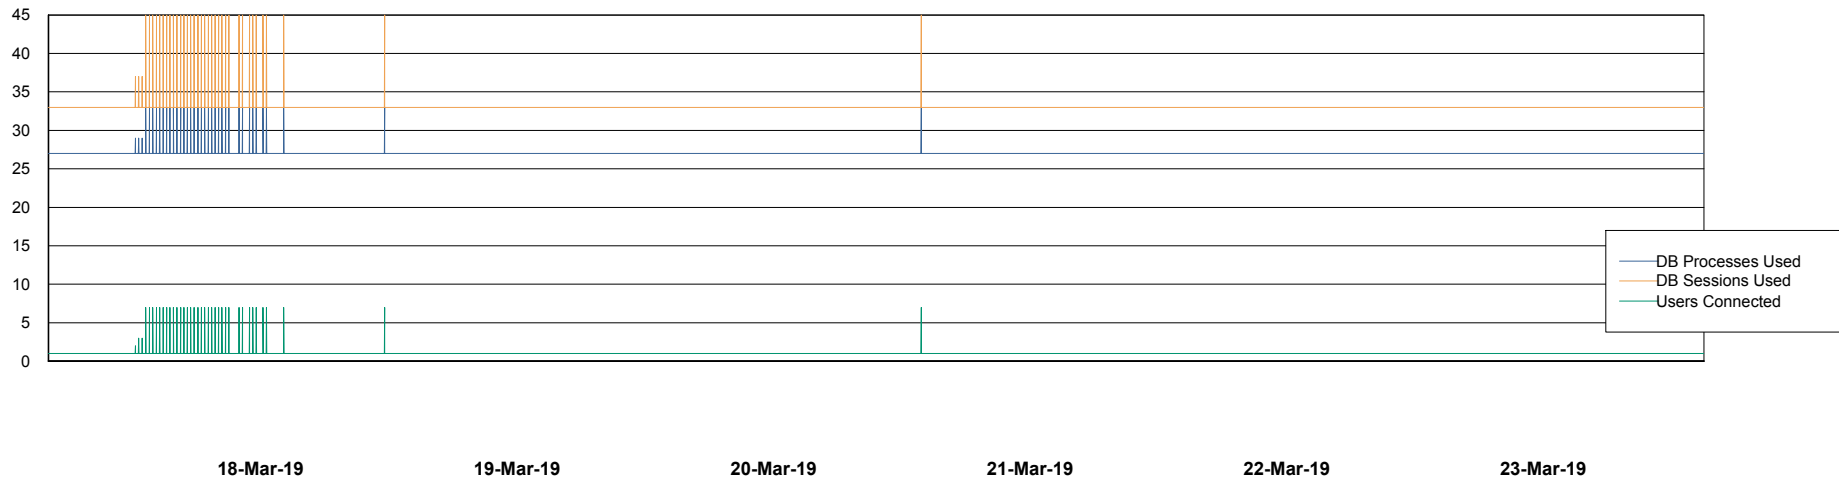

Weekly SLA Customer Report

Customer CIW Production
Database ID 45

Database Performance CIWDB_Production

Weekly SLA Customer Report

Customer CIW Production
Database ID 45

Database Performance CIWDB_Standby

Weekly SLA Customer Report

Customer CIW Production
 Database ID 45

DATABASE SIZE CIWDB_Production

Database growth over last month

Database Tablespace CIWDB_Production

Date	Tablespace Name	Filesize (Gb)	Usedsize (Gb)	Percentage free
23-Mar-19	ABSDATA	38	32	16
	INDX	5	4	20
22-Mar-19	ABSDATA	38	32	16
	INDX	5	4	20
21-Mar-19	ABSDATA	38	32	16
	INDX	5	4	20
20-Mar-19	ABSDATA	38	32	16
	INDX	5	4	20
19-Mar-19	ABSDATA	38	32	16
	INDX	5	4	20
18-Mar-19	ABSDATA	38	32	16
	INDX	5	4	20
17-Mar-19	ABSDATA	38	32	16
	INDX	5	4	20