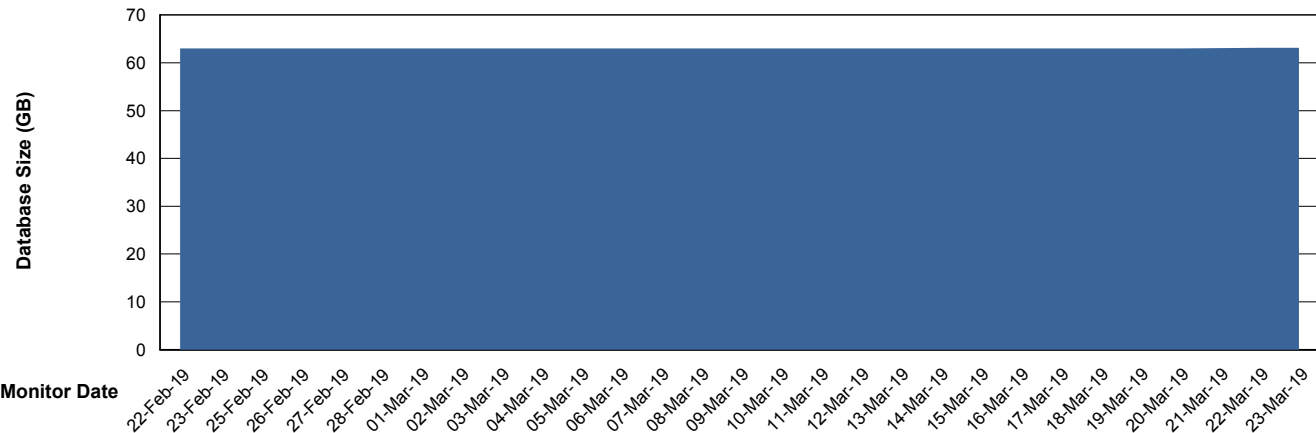

Database Performance BOHABS02_DB_Standby

DB Processes Max 500
DB Sessions Max 776

Weekly SLA Customer Report

Customer BOH_Production
 Database ID 55

DATABASE SIZE BOHABS01_DB_Primary

Database growth over last month

Database Tablespace BOHABS01_DB_Primary

Date	Tablespace Name	Filesize (Gb)	Usedsize (Gb)	Percentage free
23-Mar-19	ABSDATA	48	25	48
	INDX	44	36	18
22-Mar-19	ABSDATA	48	25	48
	INDX	44	36	18
21-Mar-19	ABSDATA	48	25	48
	INDX	44	36	18
20-Mar-19	ABSDATA	48	25	48
	INDX	44	36	18
19-Mar-19	ABSDATA	48	25	48
	INDX	44	36	18
18-Mar-19	ABSDATA	48	25	48
	INDX	44	36	18
17-Mar-19	ABSDATA	48	25	48
	INDX	44	36	18