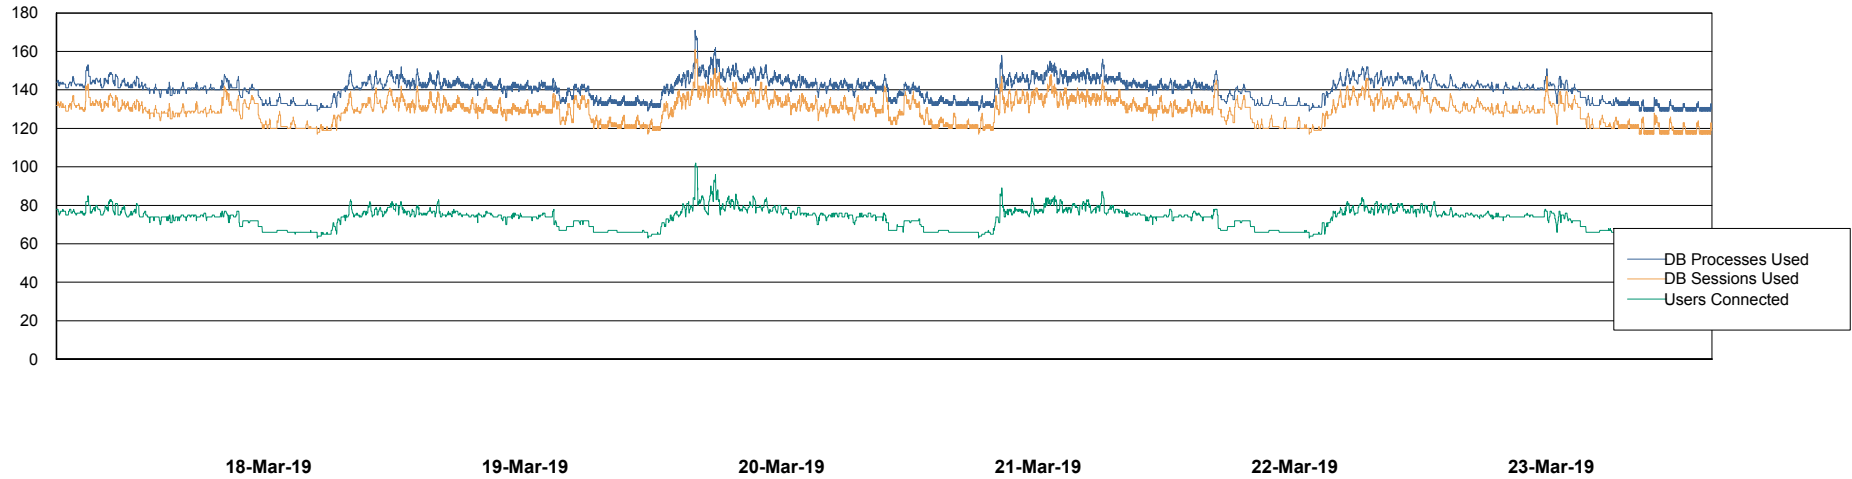

Database Performance BGGDB_Production