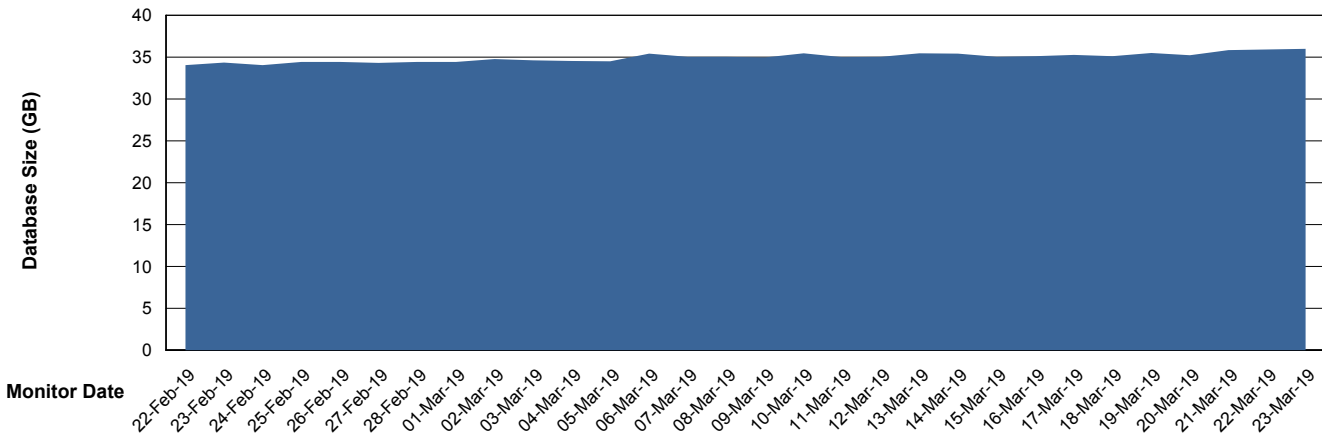

Weekly SLA Customer Report

Customer BGG_Production
Database ID 58

Database Performance BGGDB_Production

Weekly SLA Customer Report

Customer BGG_Production
Database ID 58

Database Performance BGGDB_Standby

Weekly SLA Customer Report

Customer BGG_Production
Database ID 58

DATABASE SIZE BGGDB_BI

Database growth over last month

DATABASE SIZE BGGDB_Production

Database growth over last month

Weekly SLA Customer Report

Customer BGG_Production
 Database ID 58