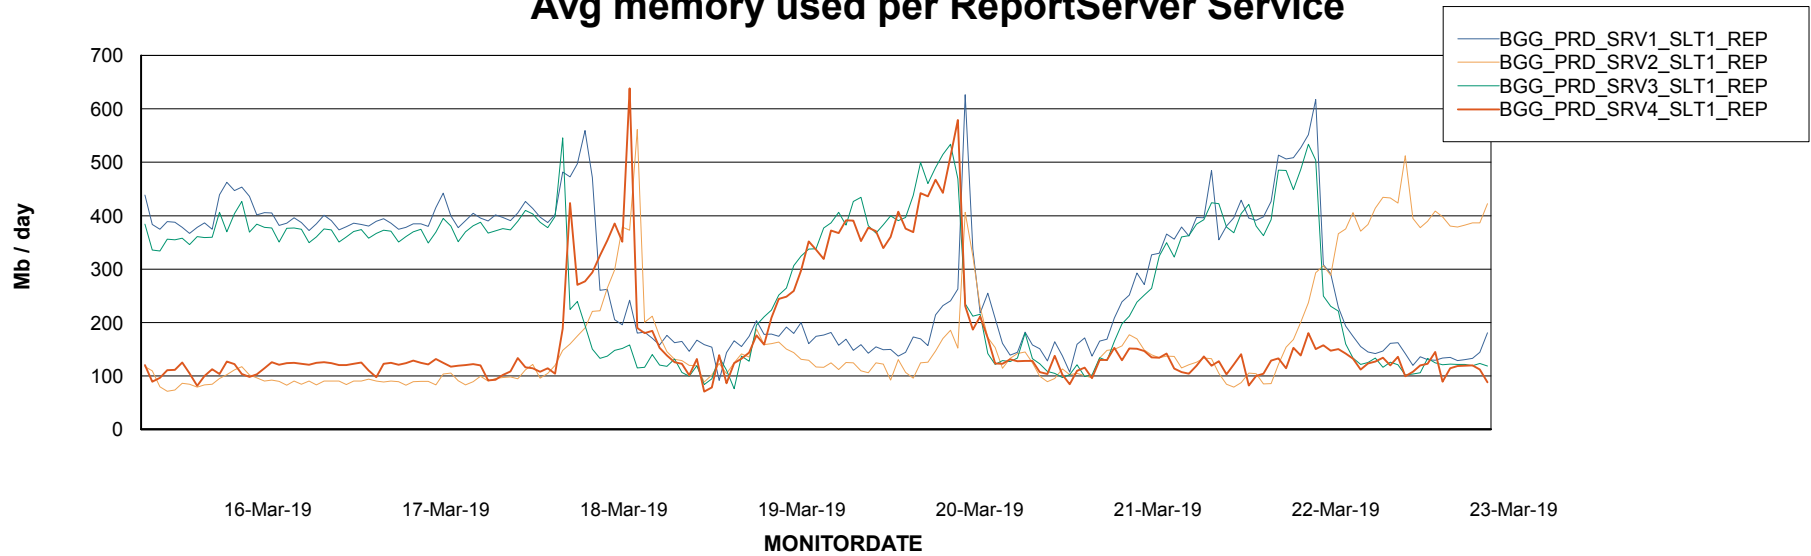

Avg memory used per ABS Server Service

Avg users per day per ABS server

Weekly SLA Customer Report

Customer BGG_Production
Database ID 58

ABSSolute Application ReportServer Services

Avg memory used per ReportServer Service