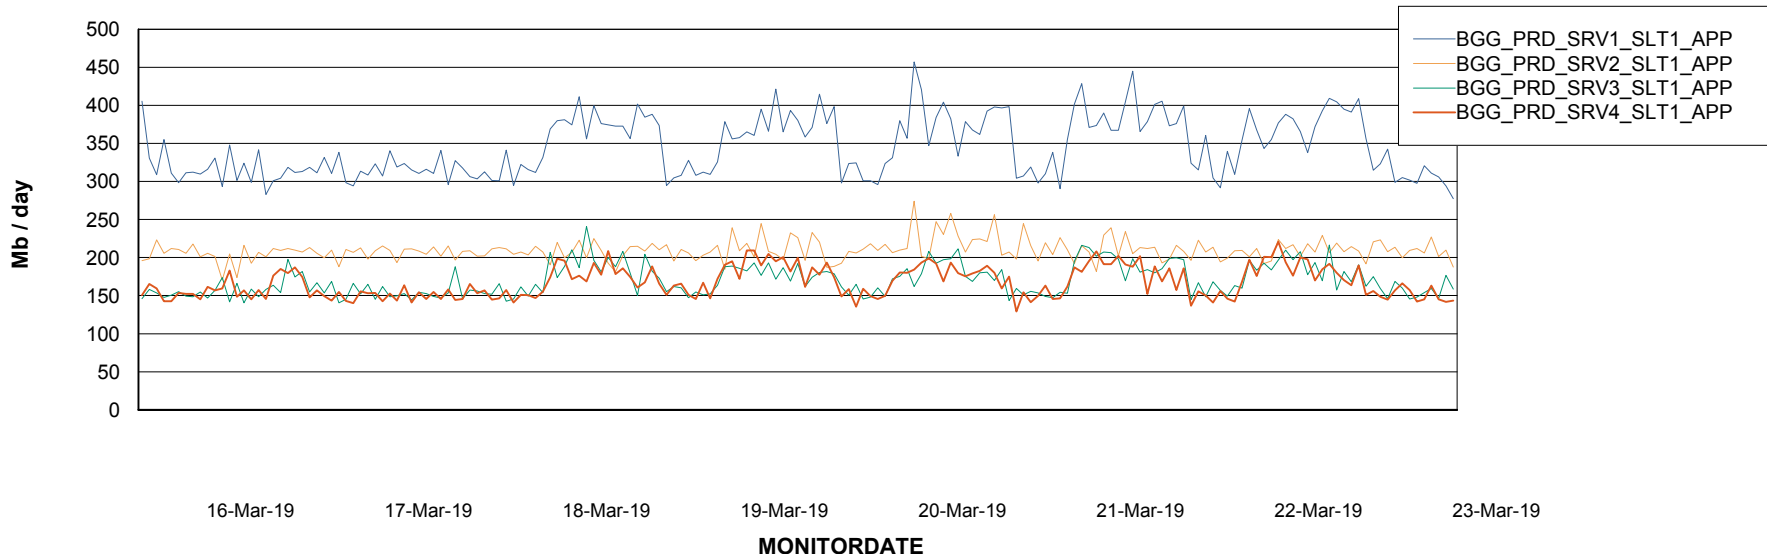

ABSSolute Application Server Services

Avg memory used per ABS Server Service