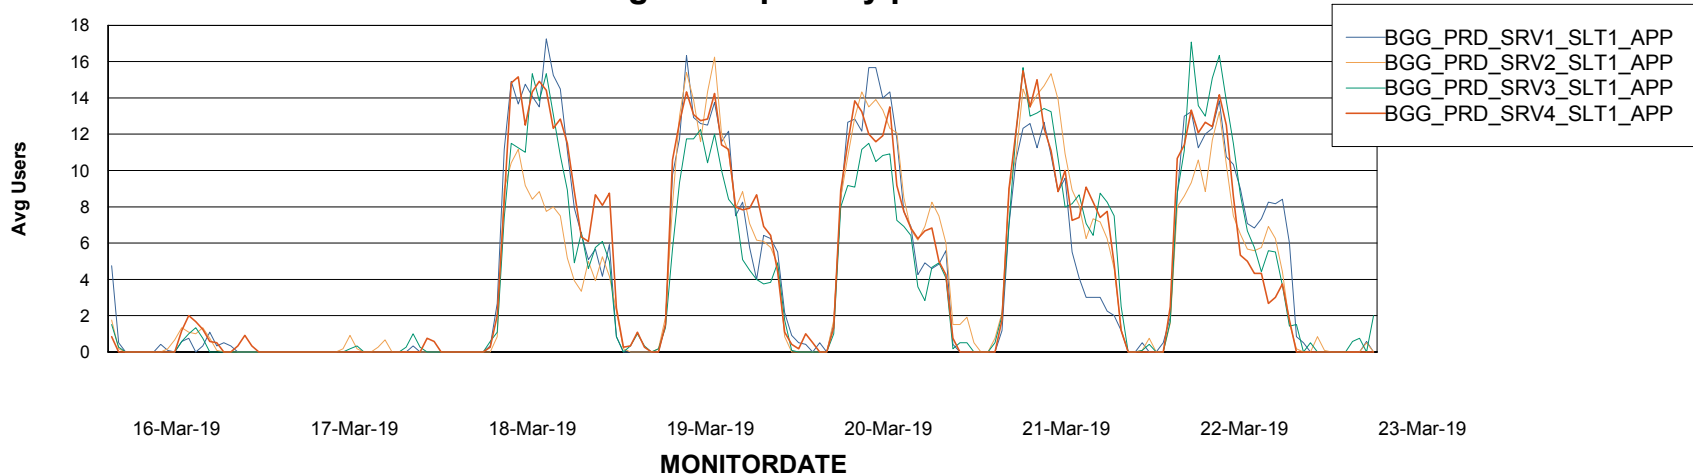

Avg users per day per ABS server