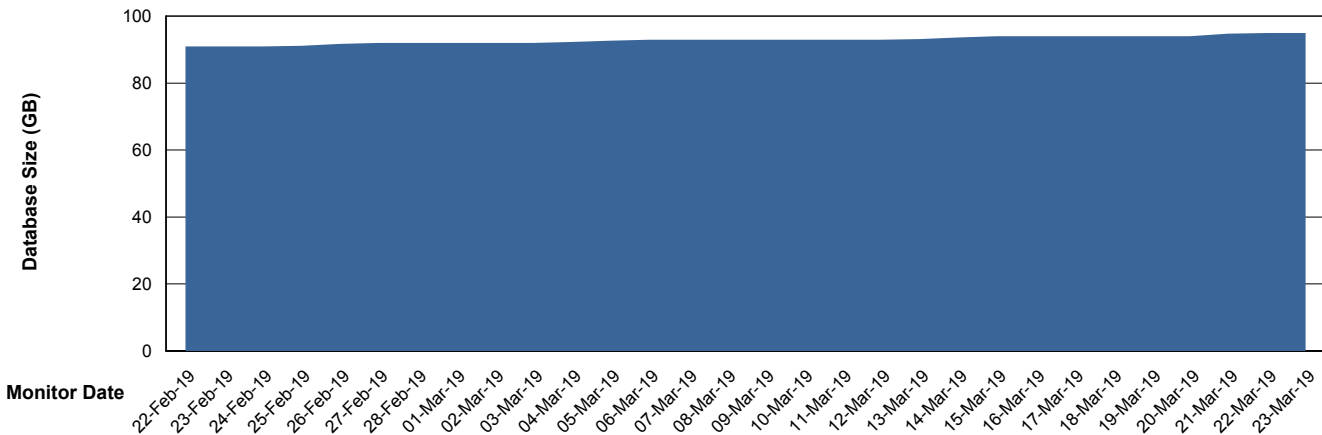

Customer BGG_Production
Database ID 58

DATABASE SIZE BGGDB_BI

Database growth over last month

DATABASE SIZE BGGDB_Production

Database growth over last month

Weekly SLA Customer Report

Customer BGG_Production
 Database ID 58

Database Tablespace BGGDB_BI

Date	Tablespace Name	Filesize (Gb)	Usedsize (Gb)	Percentage free
23-Mar-19	ABSDATA	20	17	15
	INDX	20	18	10
22-Mar-19	ABSDATA	20	16	20
	INDX	20	17	15
21-Mar-19	ABSDATA	20	16	20
	INDX	20	17	15
20-Mar-19	ABSDATA	20	16	20
	INDX	20	17	15
19-Mar-19	ABSDATA	20	16	20
	INDX	20	17	15
18-Mar-19	ABSDATA	20	16	20
	INDX	20	17	15
17-Mar-19	ABSDATA	20	16	20
	INDX	20	17	15