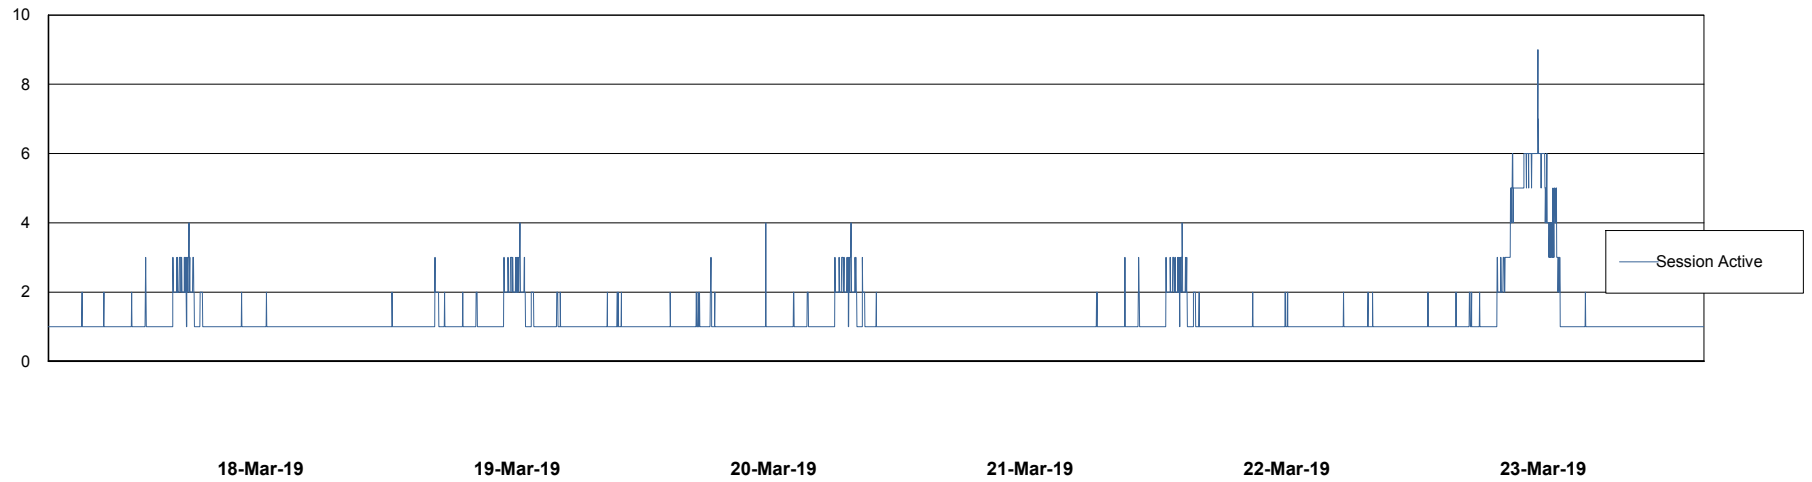

Weekly SLA Customer Report

Customer AUJ_Production
Database ID 41

Database Performance AUJDB_BI

Weekly SLA Customer Report

Customer AUJ_Production
Database ID 41

Database Performance AUJDB_BI_TS1

Weekly SLA Customer Report

Customer AUJ_Production
Database ID 41

DATABASE SIZE AUJ_DB4_Primary

Database growth over last month

DATABASE SIZE AUJDB_BI

Database growth over last month

Weekly SLA Customer Report

Customer AUJ_Production
Database ID 41