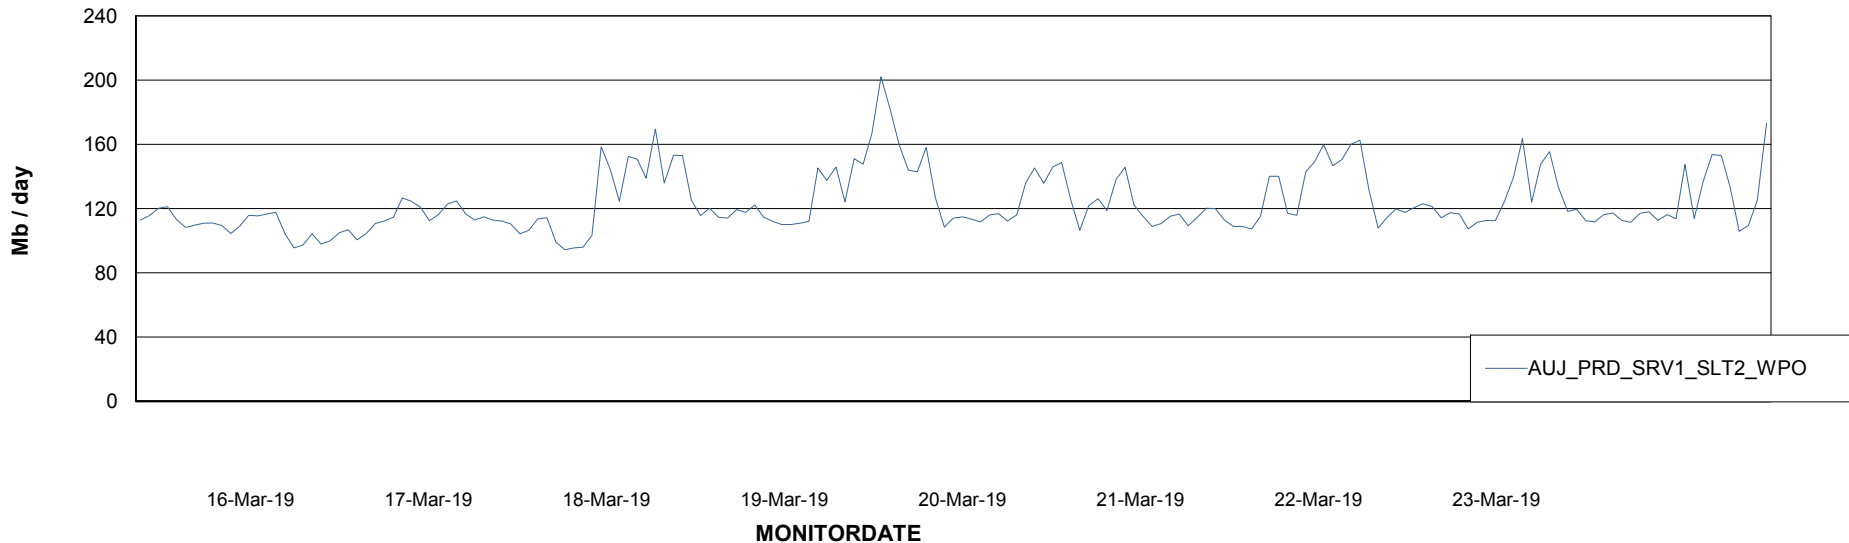

ABSolute Application ReportServer Services

Avg memory used per ReportServer Service

Weekly SLA Customer Report

Customer AUJ_Production
Database ID 41

ABSSolute Web Component Services

Avg memory used per ABS Web component