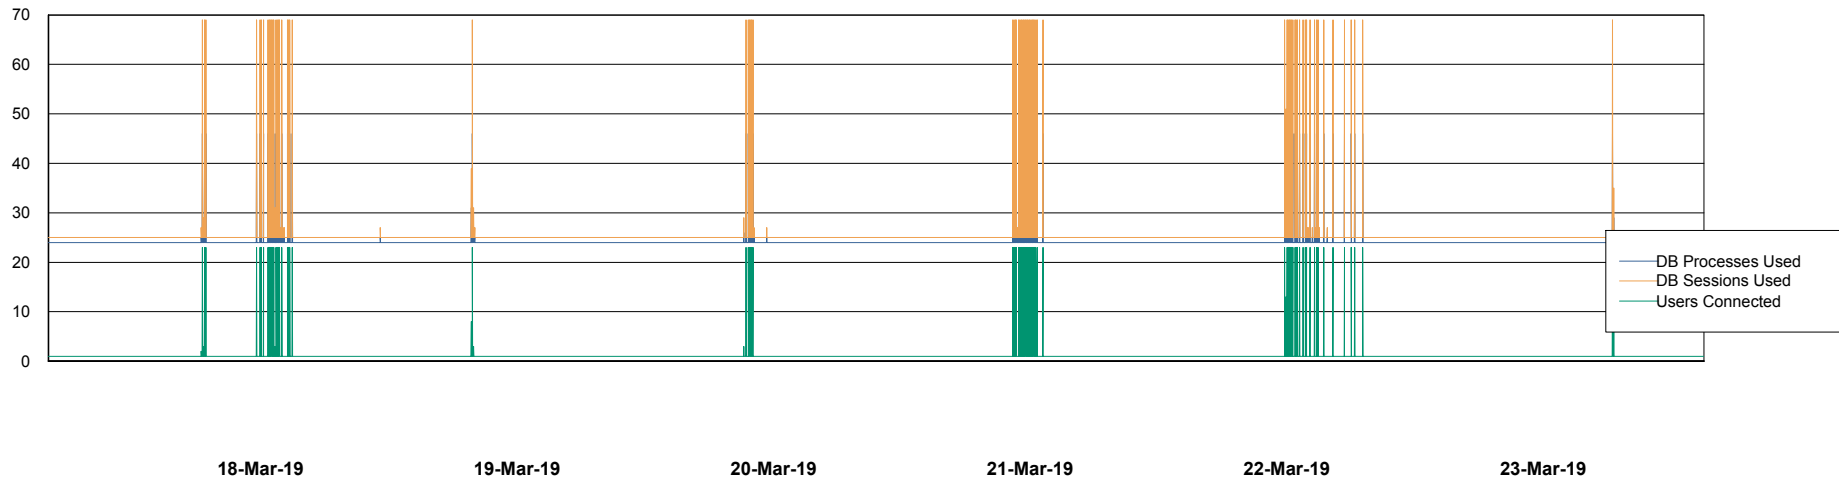

Weekly SLA Customer Report

Customer AUJ_Production
Database ID 41

Database Performance AUJ_DB4_Primary

18-Mar-19 19-Mar-19 20-Mar-19 21-Mar-19 22-Mar-19 23-Mar-19

18-Mar-19 19-Mar-19 20-Mar-19 21-Mar-19 22-Mar-19 23-Mar-19

Weekly SLA Customer Report

Customer AUJ_Production
Database ID 41

Database Performance AUJ_DB5_Standby

Weekly SLA Customer Report

Customer AUJ_Production
Database ID 41

Database Performance AUJ_DB6_Standby2