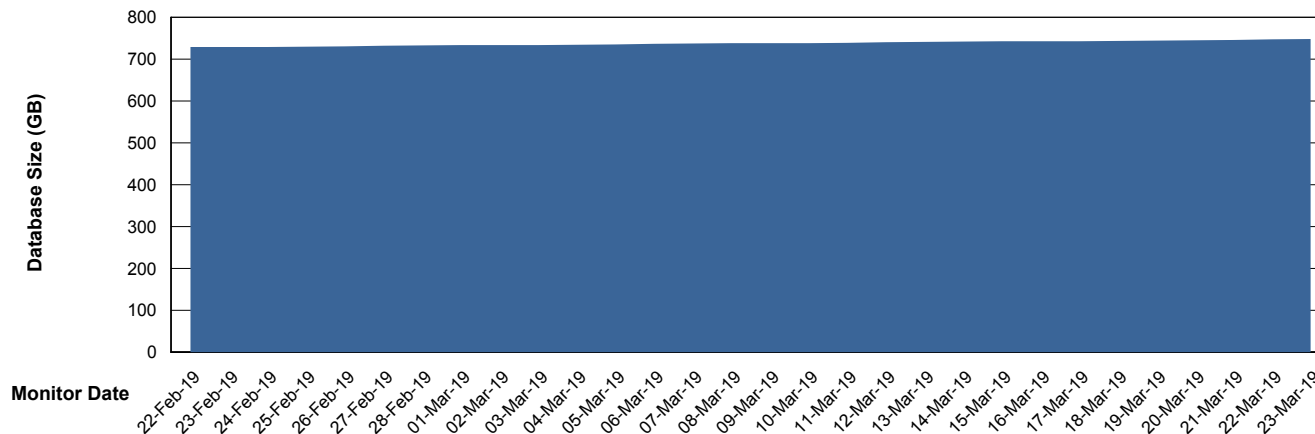

Weekly SLA Customer Report

Customer AUJ_Production
Database ID 41

Database Performance AUJDB_BI

Weekly SLA Customer Report

Customer AUJ_Production
Database ID 41

Database Performance AUJDB_BI_TS1

Weekly SLA Customer Report

Customer AUJ_Production
Database ID 41

DATABASE SIZE AUJ_DB4_Primary

Database growth over last month

DATABASE SIZE AUJDB_BI

Database growth over last month

Weekly SLA Customer Report

Customer AUJ_Production
Database ID 41