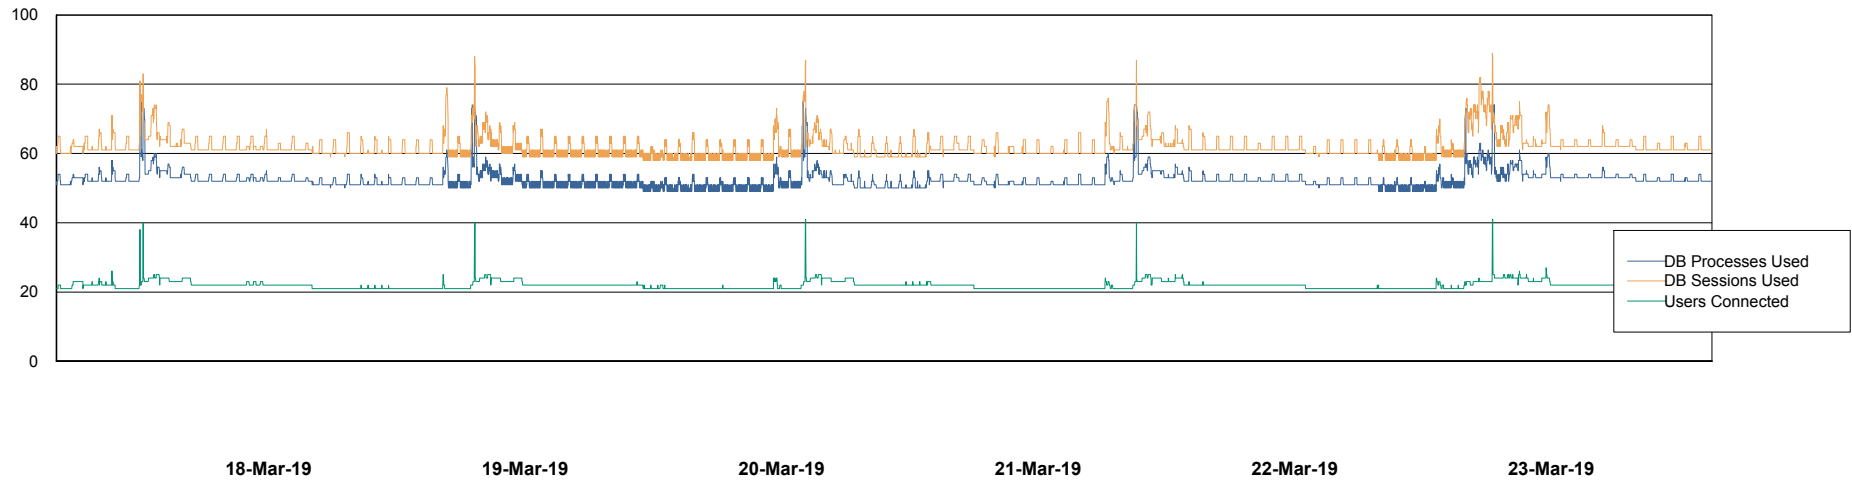

Database Performance AUJDB_BI