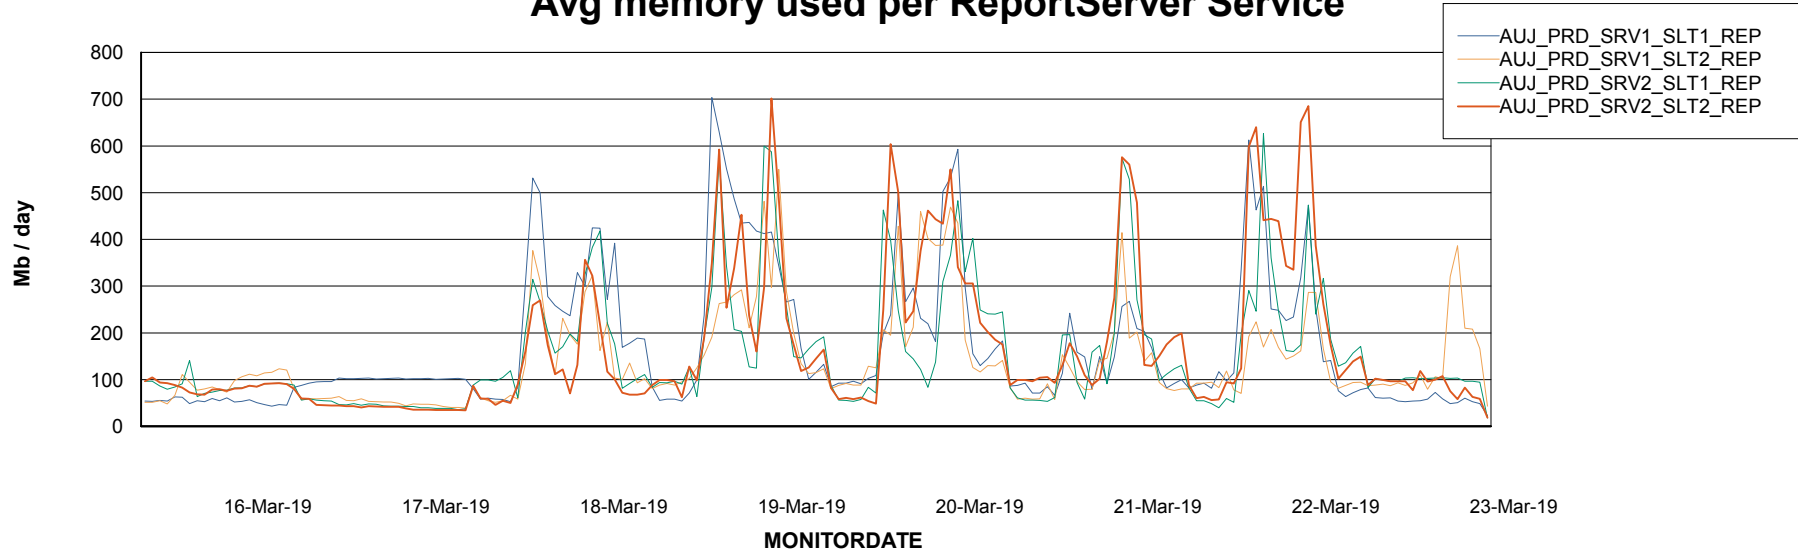

ABSolute Application ReportServer Services

Avg memory used per ReportServer Service