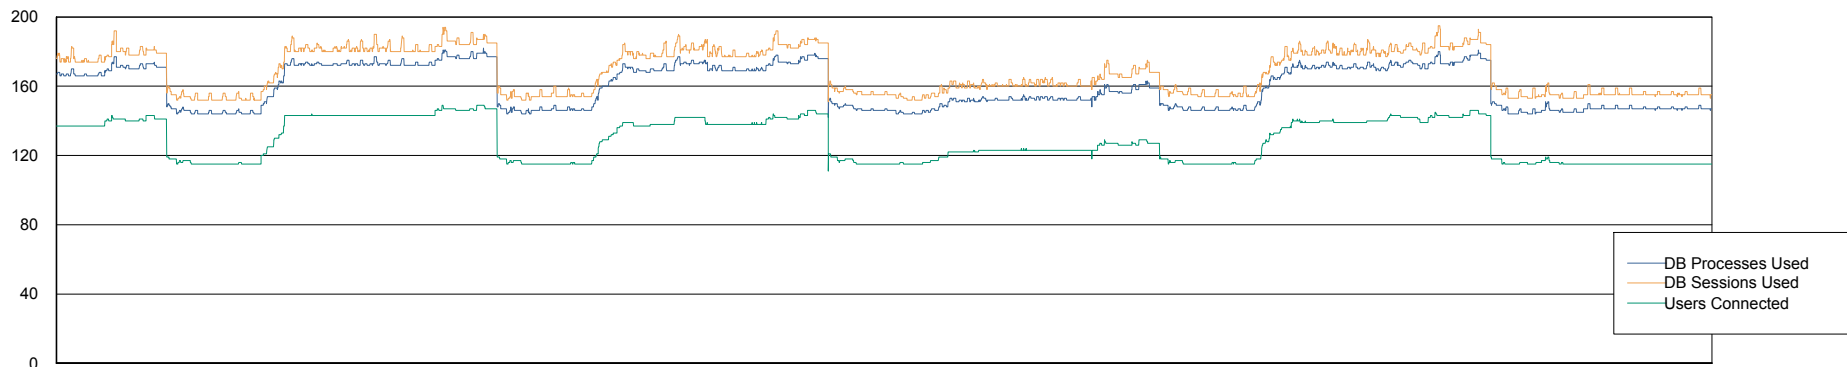

Database Performance AUJ_DB4_Primary

18-Mar-19 19-Mar-19 20-Mar-19 21-Mar-19 22-Mar-19 23-Mar-19