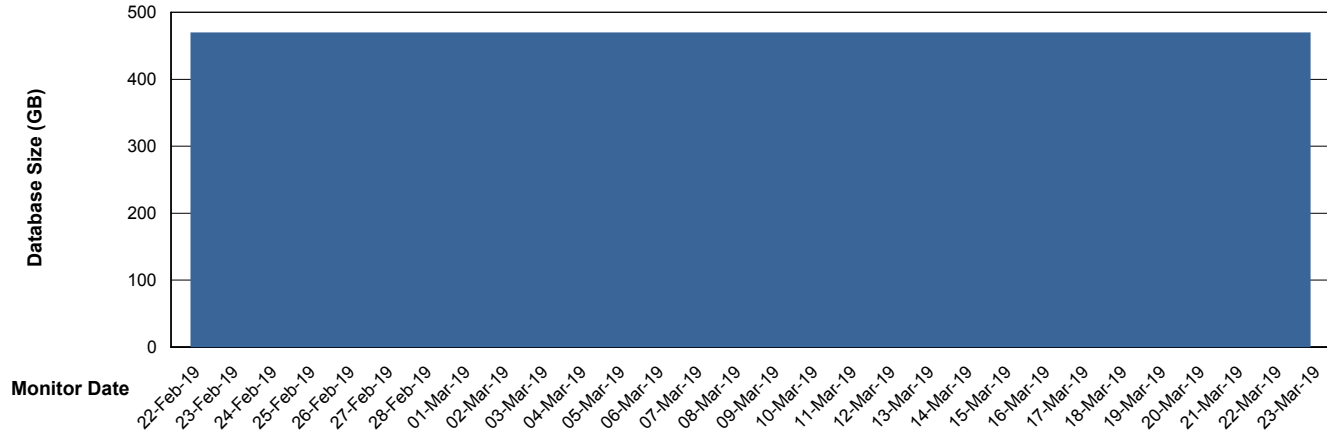

DATABASE SIZE AUJDB_BI_TS1

Database growth over last month