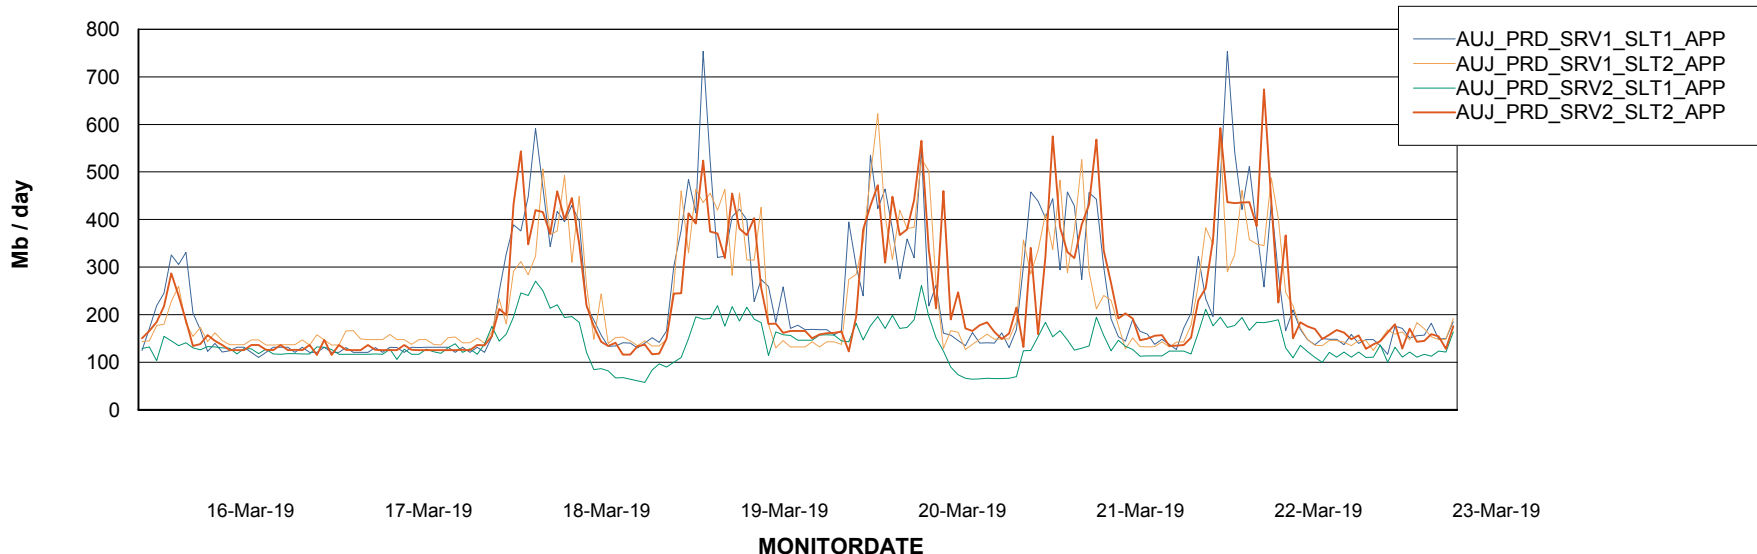

ABSSolute Application Server Services

Avg memory used per ABS Server Service