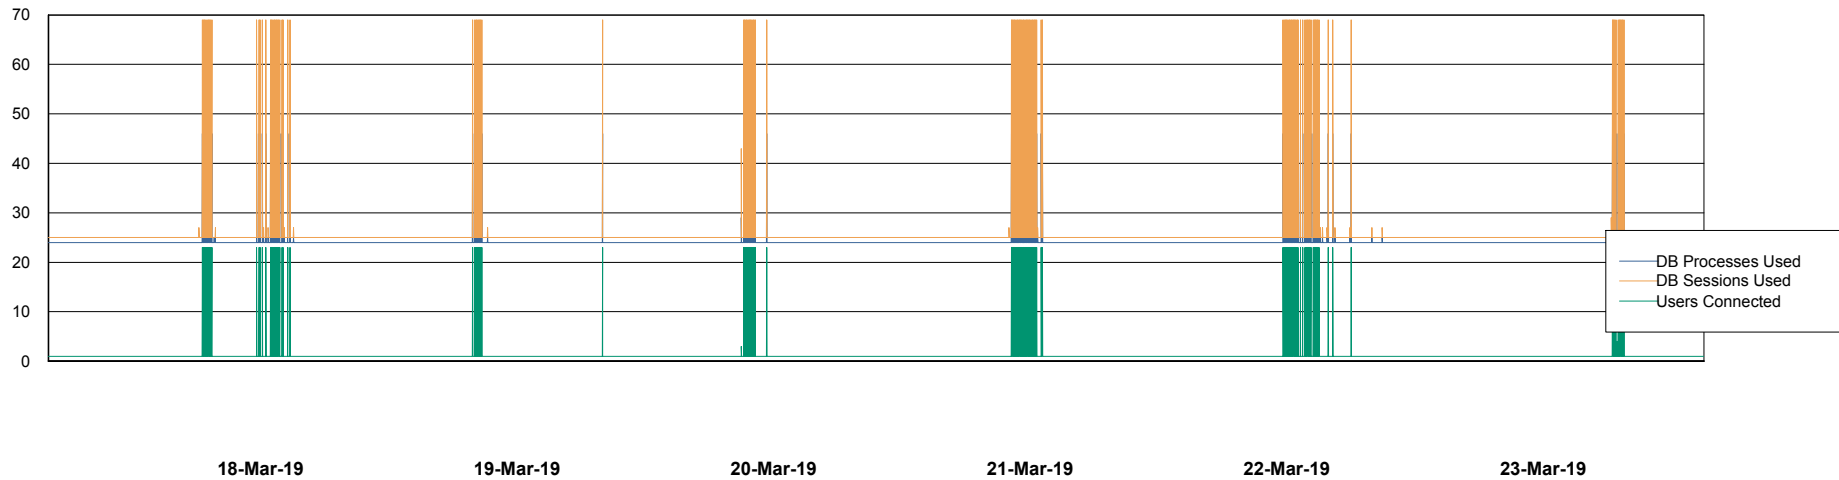

Weekly SLA Customer Report

Customer AUJ_Production
Database ID 41

Database Performance AUJ_DB5_Standby

Weekly SLA Customer Report

Customer AUJ_Production
Database ID 41

Database Performance AUJ_DB6_Standby2

Weekly SLA Customer Report

Customer AUJ_Production
Database ID 41

Database Performance AUJDB_BI

Weekly SLA Customer Report

Customer AUJ_Production
Database ID 41

Database Performance AUJDB_BI_TS1

Weekly SLA Customer Report