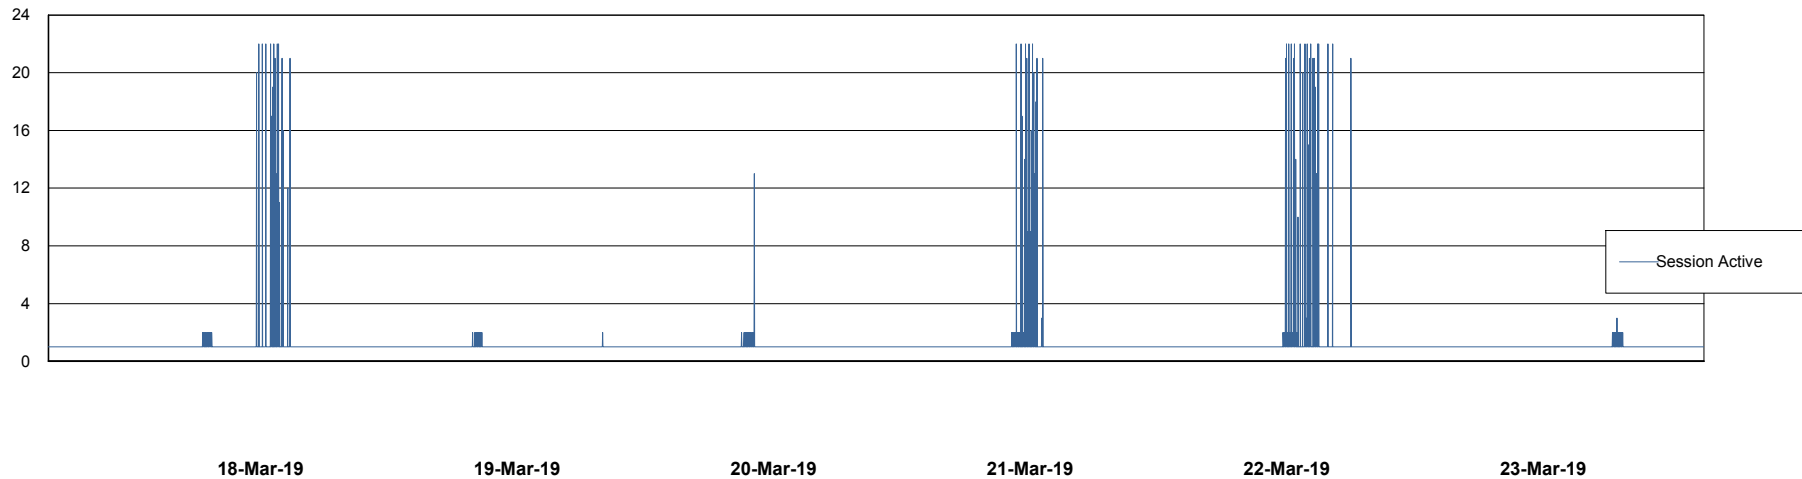

Weekly SLA Customer Report

Customer AUJ_Production
Database ID 41

Database Performance AUJ_DB5_Standby

Weekly SLA Customer Report

Customer AUJ_Production
Database ID 41

Database Performance AUJ_DB6_Standby2

Weekly SLA Customer Report

Customer AUJ_Production
Database ID 41

Database Performance AUJDB_BI

Weekly SLA Customer Report

Customer AUJ_Production
Database ID 41

Database Performance AUJDB_BI_TS1

Weekly SLA Customer Report