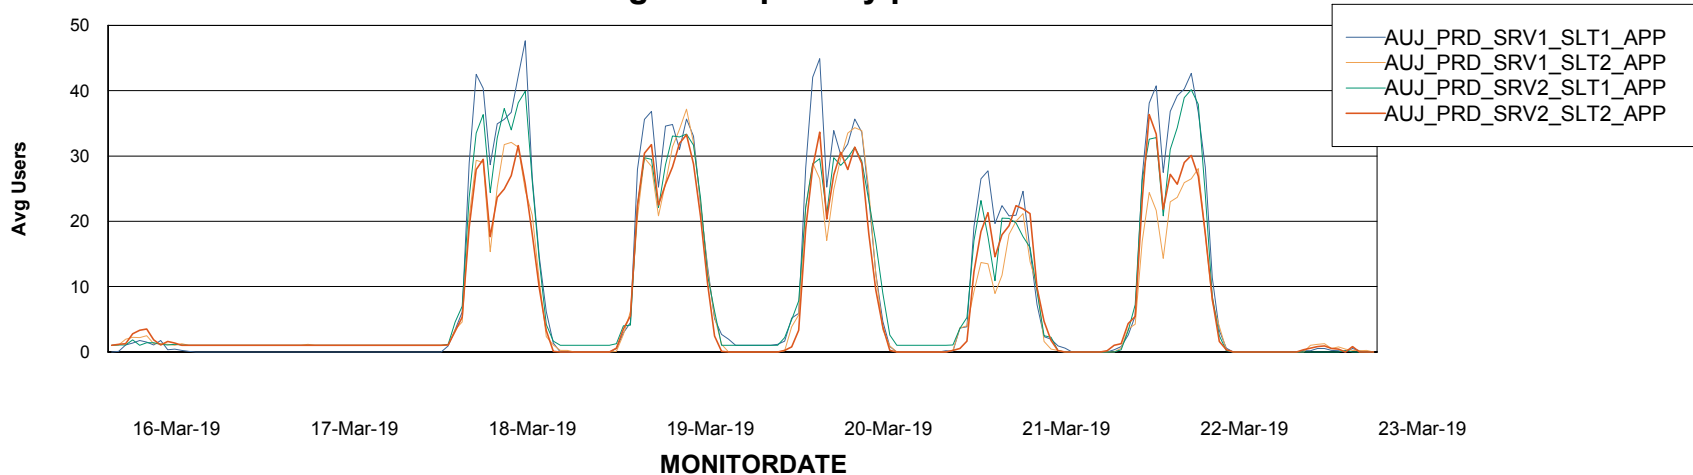

Weekly SLA Customer Report

Customer AUJ_Production
Database ID 41

ABSSolute Application Server Services

Avg memory used per ABS Server Service

Avg users per day per ABS server

Weekly SLA Customer Report

Customer AUJ_Production
Database ID 41