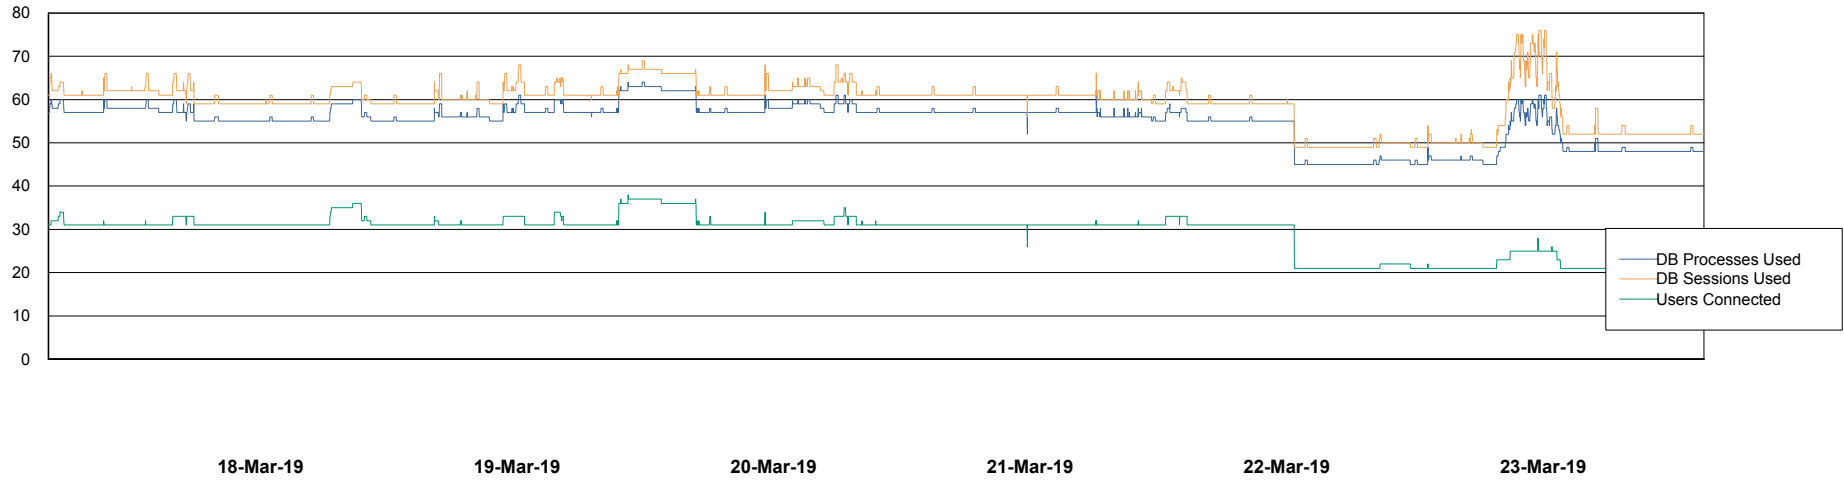

Weekly SLA Customer Report

Customer AUJ_Production
Database ID 41

Database Performance AUJDB_BI

Weekly SLA Customer Report

Customer AUJ_Production
Database ID 41

Database Performance AUJDB_BI_TS1

Weekly SLA Customer Report