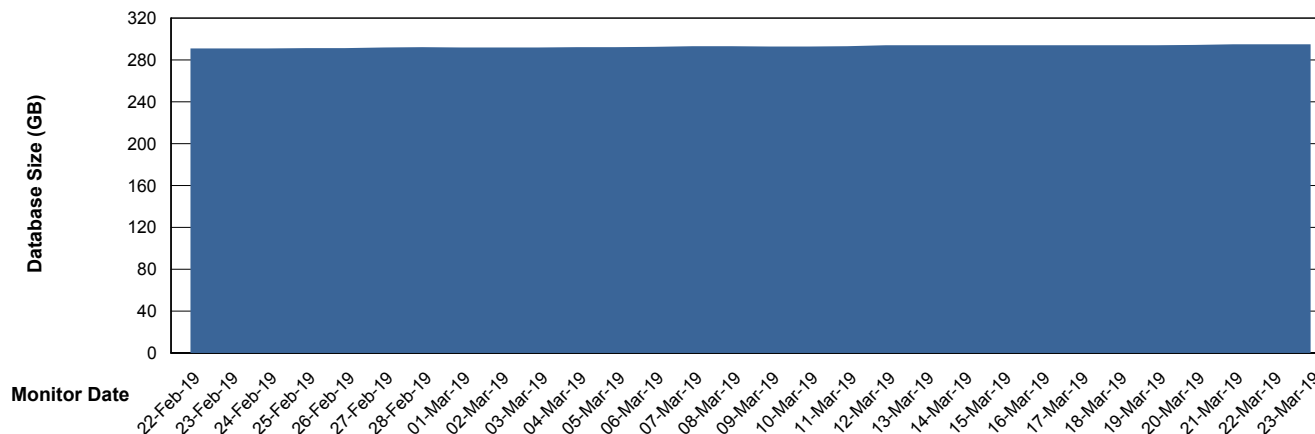

Customer AUJ_Production
Database ID 41

DATABASE SIZE AUJ_DB4_Primary

Database growth over last month

DATABASE SIZE AUJDB_BI

Database growth over last month

Weekly SLA Customer Report

Customer AUJ_Production
Database ID 41