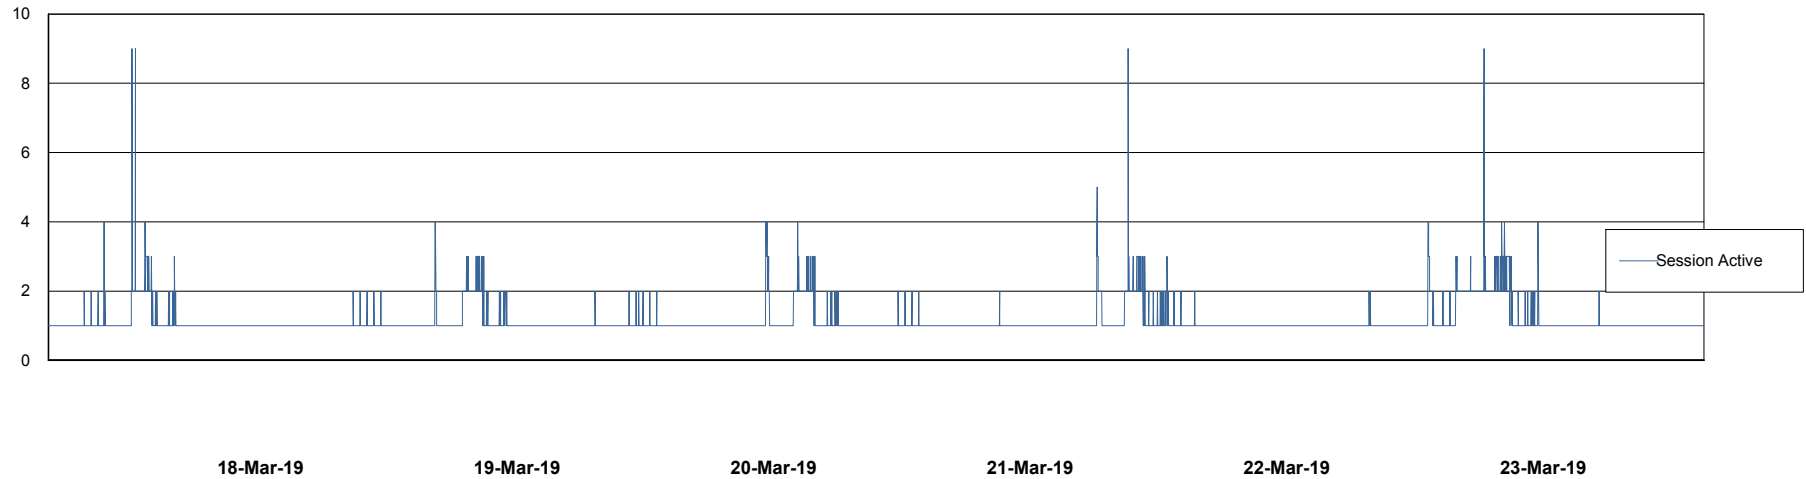

Weekly SLA Customer Report

Customer AUJ_Production
Database ID 41

Database Performance AUJ_DB5_Standby

Weekly SLA Customer Report

Customer AUJ_Production
Database ID 41

Database Performance AUJ_DB6_Standby2

Weekly SLA Customer Report

Customer AUJ_Production
Database ID 41

Database Performance AUJDB_BI

Weekly SLA Customer Report

Customer AUJ_Production
Database ID 41

Database Performance AUJDB_BI_TS1

Weekly SLA Customer Report