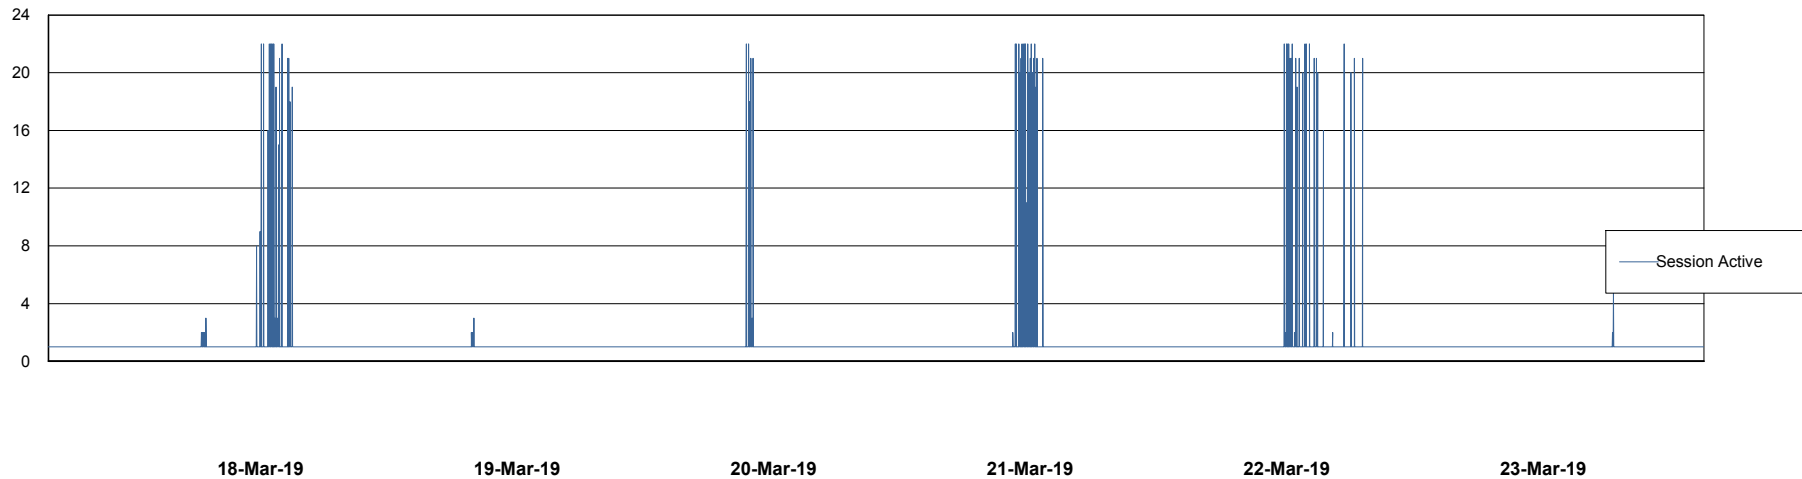

Weekly SLA Customer Report

Customer AUJ_Production
Database ID 41

Database Performance AUJ_DB4_Primary

18-Mar-19 19-Mar-19 20-Mar-19 21-Mar-19 22-Mar-19 23-Mar-19

18-Mar-19 19-Mar-19 20-Mar-19 21-Mar-19 22-Mar-19 23-Mar-19

Weekly SLA Customer Report

Customer AUJ_Production
Database ID 41

Database Performance AUJ_DB5_Standby

Weekly SLA Customer Report

Customer AUJ_Production
Database ID 41

Database Performance AUJ_DB6_Standby2