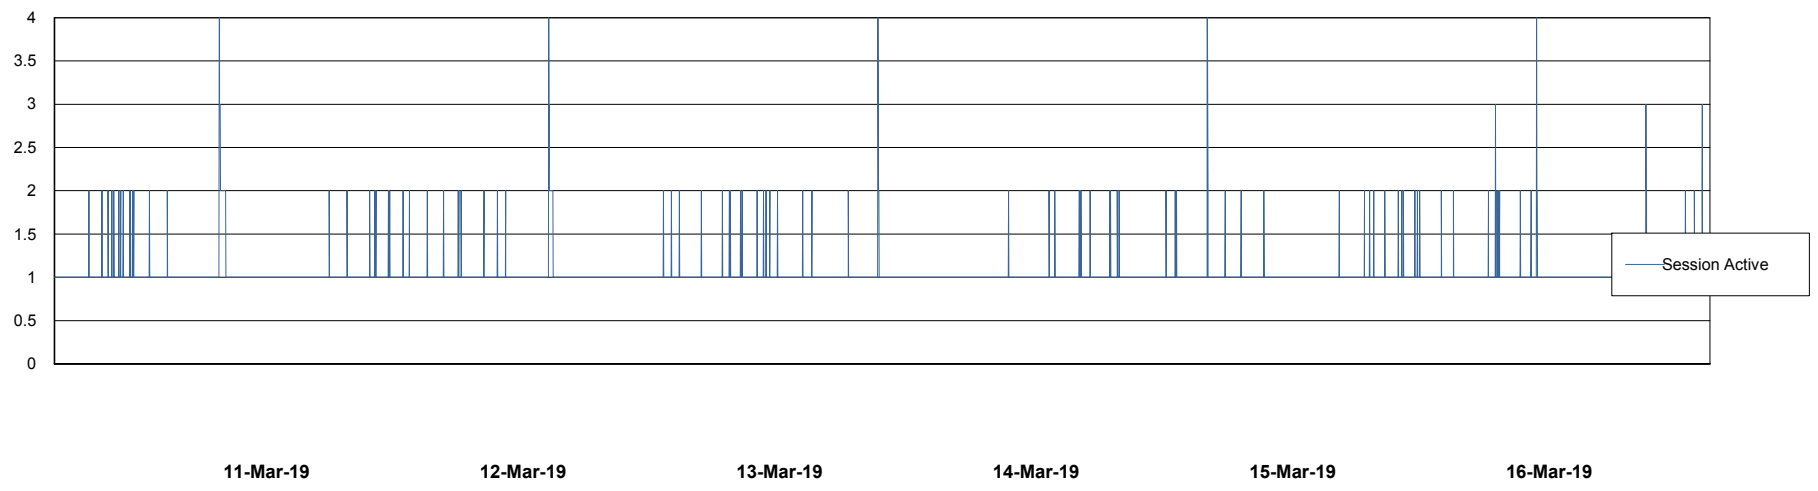

Harddisk Usage WBL_PRD_ORACLE2

	Free disk space on c: (%)	Total disk space on c: (Gb)	Free disk space on d: (%)	Total disk space on d: (Gb)	Free disk space on e: (%)	Total disk space on e: (Gb)	Free disk space on f: (%)	Total disk space on f: (Gb)
16-Mar-19	73	120	90	200	89	200	96	200
15-Mar-19	73	120	90	200	89	200	96	200
14-Mar-19	73	120	90	200	89	200	96	200
13-Mar-19	73	120	90	200	89	200	96	200
12-Mar-19	73	120	90	200	89	200	97	200
11-Mar-19	73	120	90	200	89	200	97	200
10-Mar-19	73	120	90	200	89	200	97	200

Weekly SLA Customer Report

Customer WBL_Production
Database ID 40

Database Performance WBLDB_Production

DB Processes Max 500
DB Sessions Max 772

Weekly SLA Customer Report

Customer WBL_Production
Database ID 40