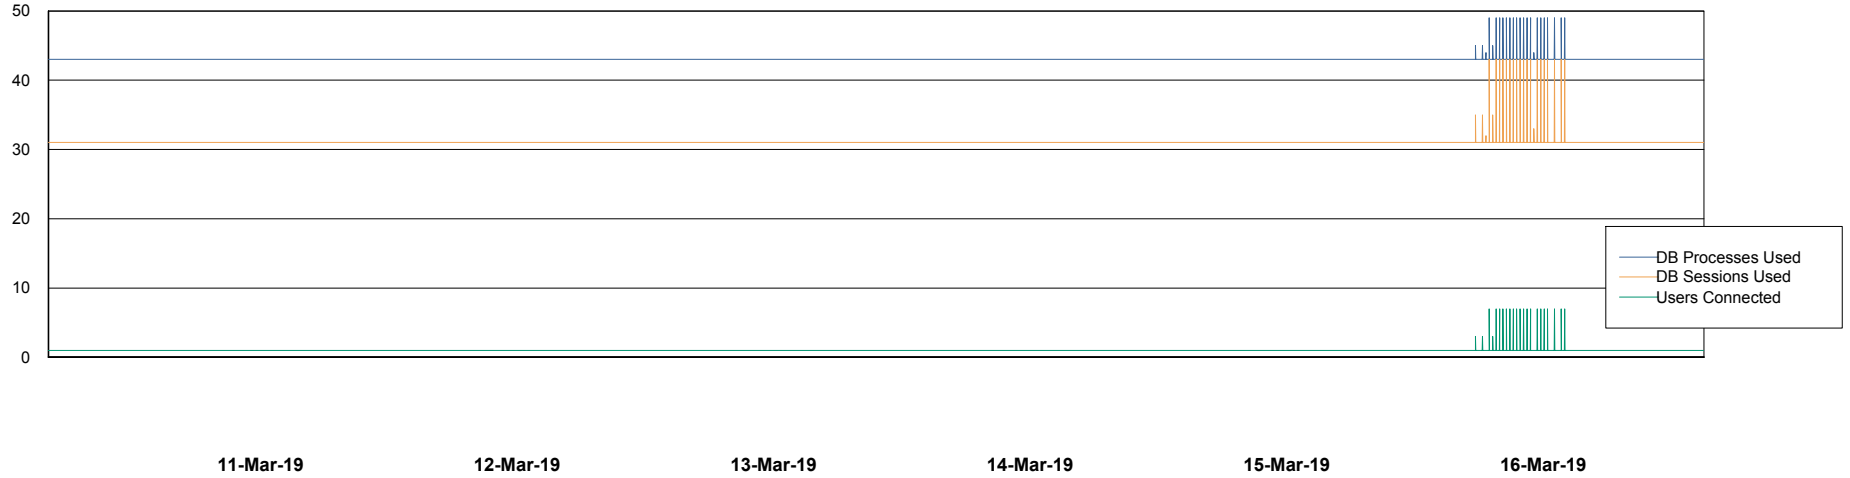

Weekly SLA Customer Report

Customer WBL_Production
Database ID 40

Database Performance WBLDB_Production

DB Processes Max 500
DB Sessions Max 772

Weekly SLA Customer Report

Customer WBL_Production
Database ID 40

Database Performance WBLDB_Standby

DB Processes Max 500
DB Sessions Max 772

Weekly SLA Customer Report

Customer WBL_Production
 Database ID 40

DATABASE SIZE WBLDB_Production

Database growth over last month