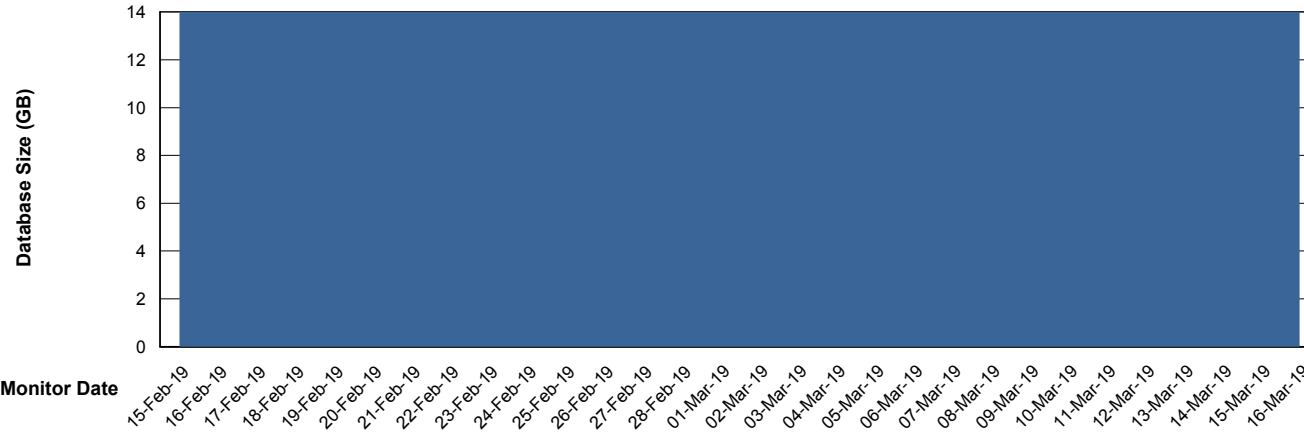

Database Performance WBLDB_Standby

DB Processes Max 500
DB Sessions Max 772

Weekly SLA Customer Report

Customer WBL_Production
 Database ID 40

DATABASE SIZE WBLDB_Production

Database growth over last month

Database Tablespace WBLDB_Production

Date	Tablespace Name	Filesize (Gb)	Usedsize (Gb)	Percentage free
16-Mar-19	ABSDATA	6	5	17
	INDX	9	7	22
15-Mar-19	ABSDATA	6	5	17
	INDX	9	7	22
14-Mar-19	ABSDATA	6	5	17
	INDX	9	7	22
13-Mar-19	ABSDATA	6	5	17
	INDX	9	7	22
12-Mar-19	ABSDATA	6	5	17
	INDX	9	7	22
11-Mar-19	ABSDATA	6	5	17
	INDX	9	7	22
10-Mar-19	ABSDATA	6	5	17
	INDX	9	7	22