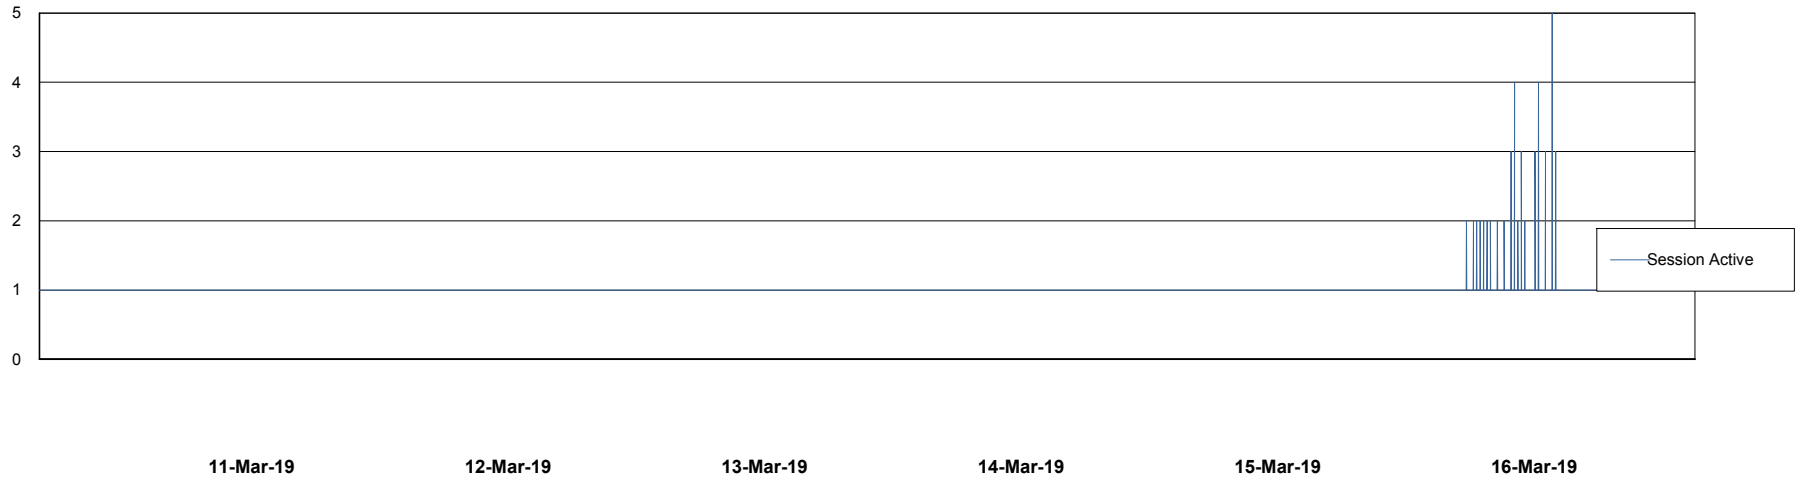

Weekly SLA Customer Report

Customer WBL_Production
Database ID 40

Database Performance WBLDB_Production

DB Processes Max 500
DB Sessions Max 772

Weekly SLA Customer Report

Customer WBL_Production
Database ID 40

Database Performance WBLDB_Standby

DB Processes Max 500
DB Sessions Max 772

Weekly SLA Customer Report

Customer WBL_Production
 Database ID 40

DATABASE SIZE WBLDB_Production

Database growth over last month