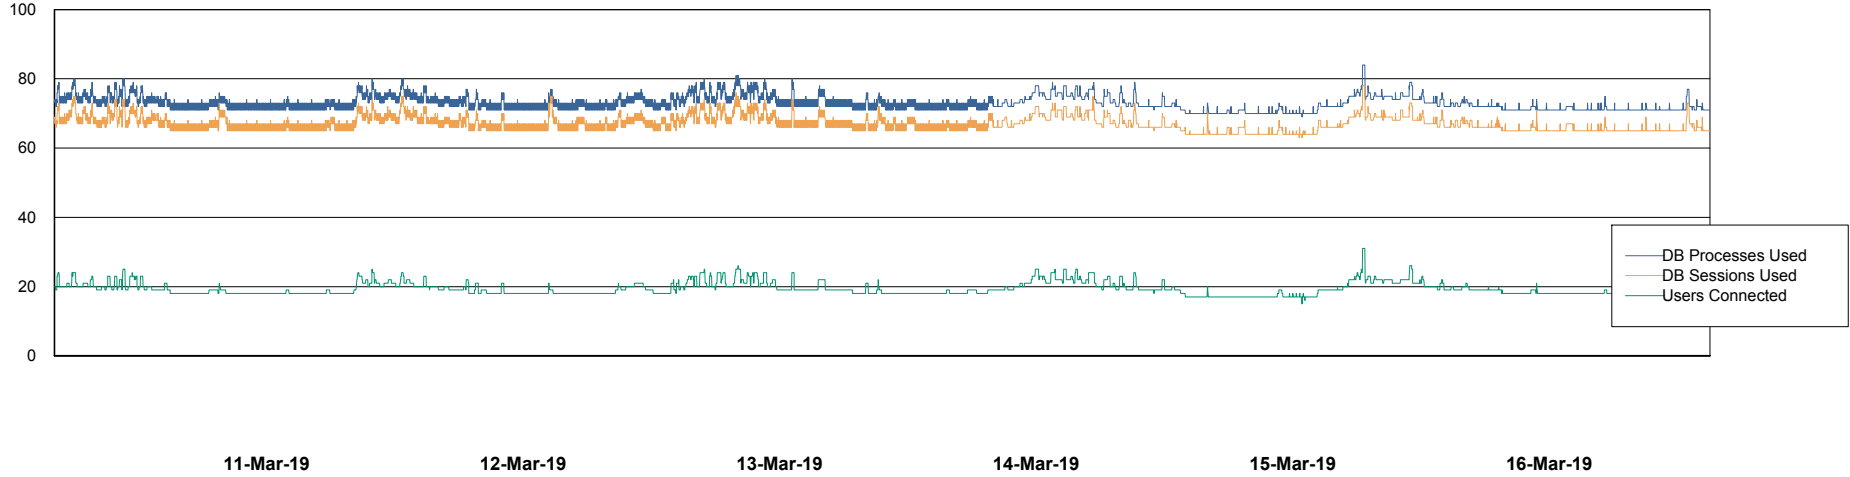

Harddisk Usage WBL_PRD_ORACLE2

	Free disk space on c: (%)	Total disk space on c: (Gb)	Free disk space on d: (%)	Total disk space on d: (Gb)	Free disk space on e: (%)	Total disk space on e: (Gb)	Free disk space on f: (%)	Total disk space on f: (Gb)
16-Mar-19	73	120	90	200	89	200	96	200
15-Mar-19	73	120	90	200	89	200	96	200
14-Mar-19	73	120	90	200	89	200	96	200
13-Mar-19	73	120	90	200	89	200	96	200
12-Mar-19	73	120	90	200	89	200	97	200
11-Mar-19	73	120	90	200	89	200	97	200
10-Mar-19	73	120	90	200	89	200	97	200

Weekly SLA Customer Report

Customer WBL_Production
Database ID 40

Database Performance WBLDB_Production

DB Processes Max 500
DB Sessions Max 772

Weekly SLA Customer Report

Customer WBL_Production
Database ID 40