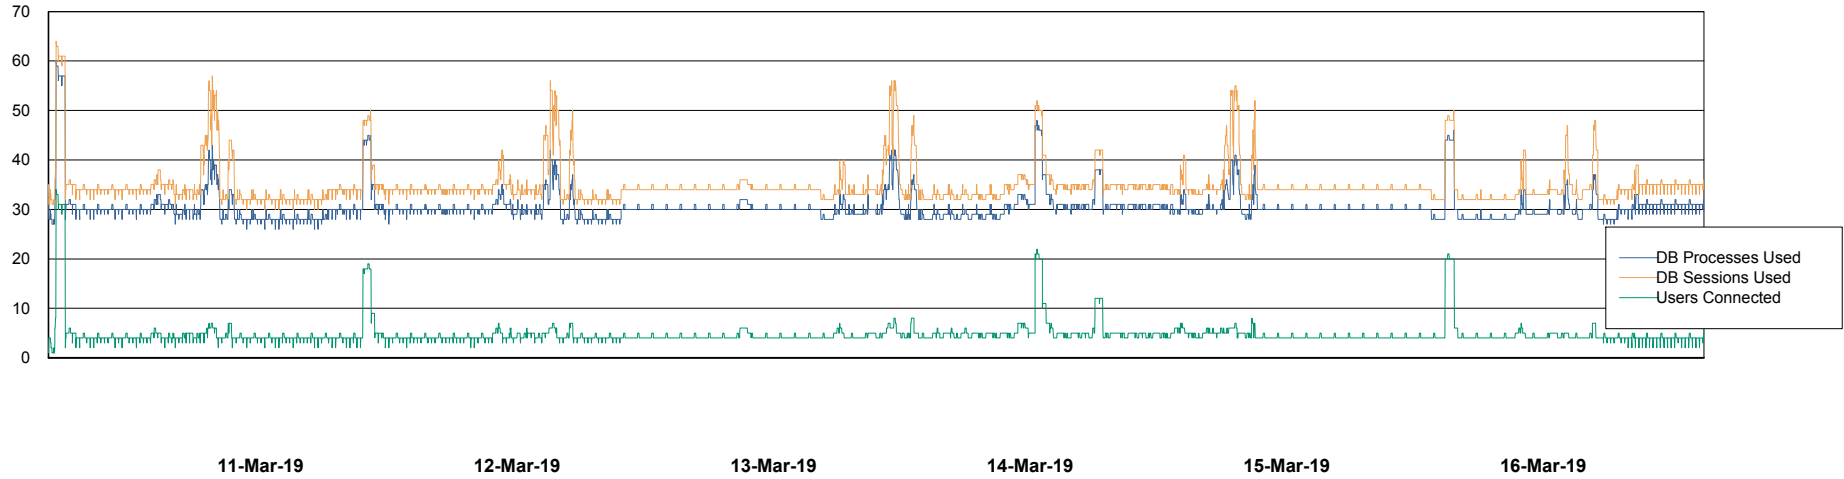

Database Performance VOSBIDB_Production

DB Processes Max 500
DB Sessions Max 772