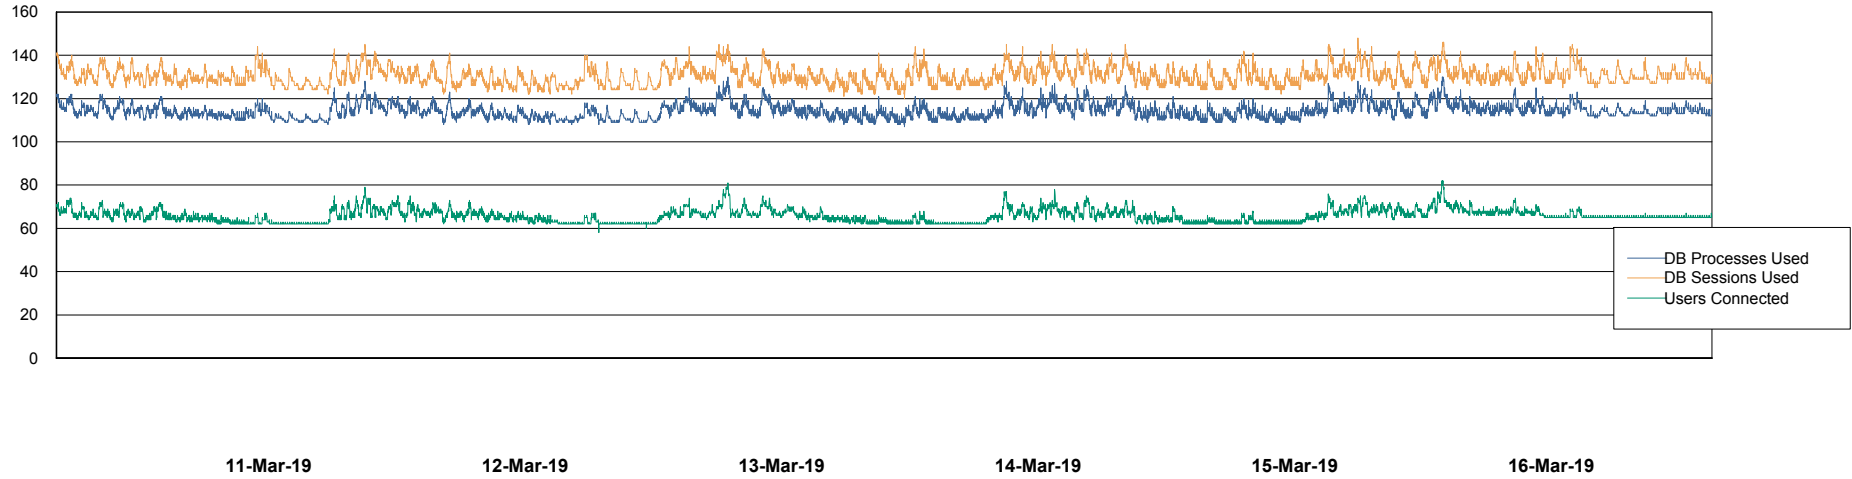

Database Performance VOSDB_Production

DB Processes Max 300
DB Sessions Max 472