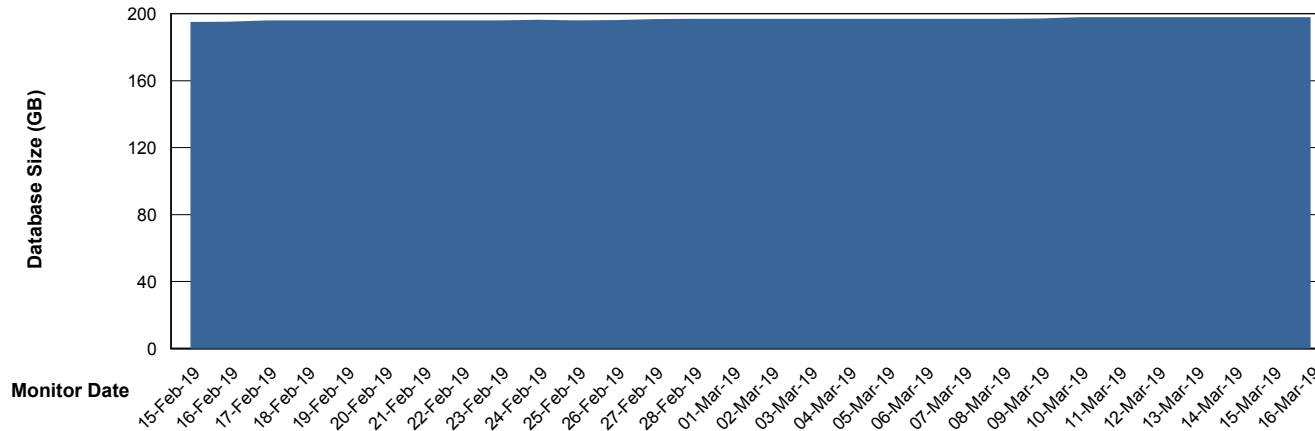

Weekly SLA Customer Report

Customer VOS_Production
Database ID 68

DATABASE SIZE VOSBIDB_Production

Database growth over last month

DATABASE SIZE VOSDB_Production

Database growth over last month

Weekly SLA Customer Report

Customer VOS_Production
Database ID 68

Database Tablespace		VOSBIDB_Production		
Date	Tablespace Name	Filesize (Gb)	Usedsize (Gb)	Percentage free
16-Mar-19	ABSDATA	37	32	14
	INDX	53	46	13
15-Mar-19	ABSDATA	37	32	14
	INDX	53	46	13
14-Mar-19	ABSDATA	37	32	14
	INDX	53	46	13
13-Mar-19	ABSDATA	37	32	14
	INDX	53	46	13
12-Mar-19	ABSDATA	37	32	14
	INDX	53	46	13
11-Mar-19	ABSDATA	37	32	14
	INDX	53	46	13