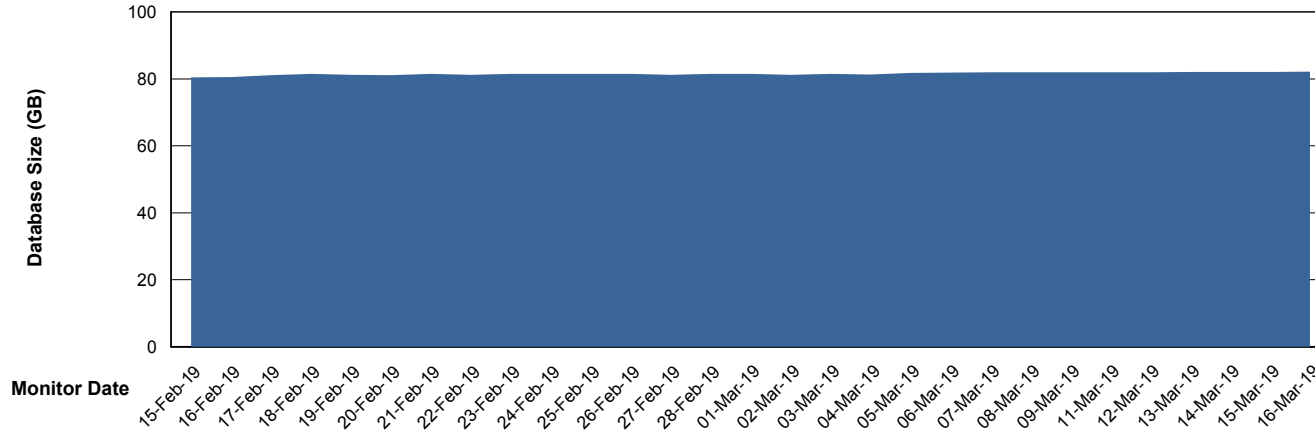

Database Performance VOSDB_Production

DB Processes Max 300
DB Sessions Max 472

Weekly SLA Customer Report

Customer VOS_Production
Database ID 68

Database Performance VOSDB_Standby

DB Processes Max 300
DB Sessions Max 472

Weekly SLA Customer Report

Customer VOS_Production
Database ID 68

DATABASE SIZE VOSBIDB_Production

Database growth over last month

DATABASE SIZE VOSDB_Production

Database growth over last month

Weekly SLA Customer Report