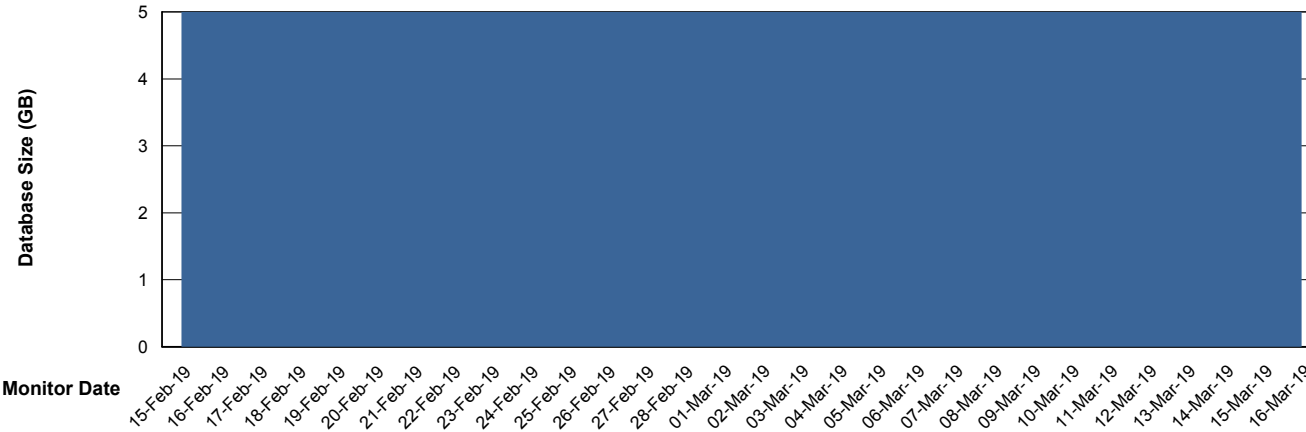

Weekly SLA Customer Report

Customer STX_Production
 Database ID 71

Harddisk Usage STX_PRD_LDRSRV

	Free disk space on c: (%)	Total disk space on c: (Gb)	Free disk space on d: (%)	Total disk space on d: (Gb)
16-Mar-19	32	100	29	400
15-Mar-19	33	100	29	400
14-Mar-19	32	100	29	400
13-Mar-19	32	100	30	400
12-Mar-19	32	100	30	400
11-Mar-19	33	100	30	400
10-Mar-19	31	100	30	400

Weekly SLA Customer Report

Customer STX_Production
Database ID 71

Database Performance STXDB_Production

DB Processes Max 150
DB Sessions Max 248

Weekly SLA Customer Report

Customer STX_Production
 Database ID 71

DATABASE SIZE STXDB_Production

Database growth over last month

Database Tablespace STXDB_Production

Date	Tablespace Name	Filesize (Gb)	Usedsize (Gb)	Percentage free
16-Mar-19	ABSDATA	5	4	20
	INDX	1	0	100
15-Mar-19	ABSDATA	5	4	20
	INDX	1	0	100
14-Mar-19	ABSDATA	5	4	20
	INDX	1	0	100
13-Mar-19	ABSDATA	5	4	20
	INDX	1	0	100
12-Mar-19	ABSDATA	5	4	20
	INDX	1	0	100
11-Mar-19	ABSDATA	5	4	20
	INDX	1	0	100
10-Mar-19	ABSDATA	5	4	20
	INDX	1	0	100