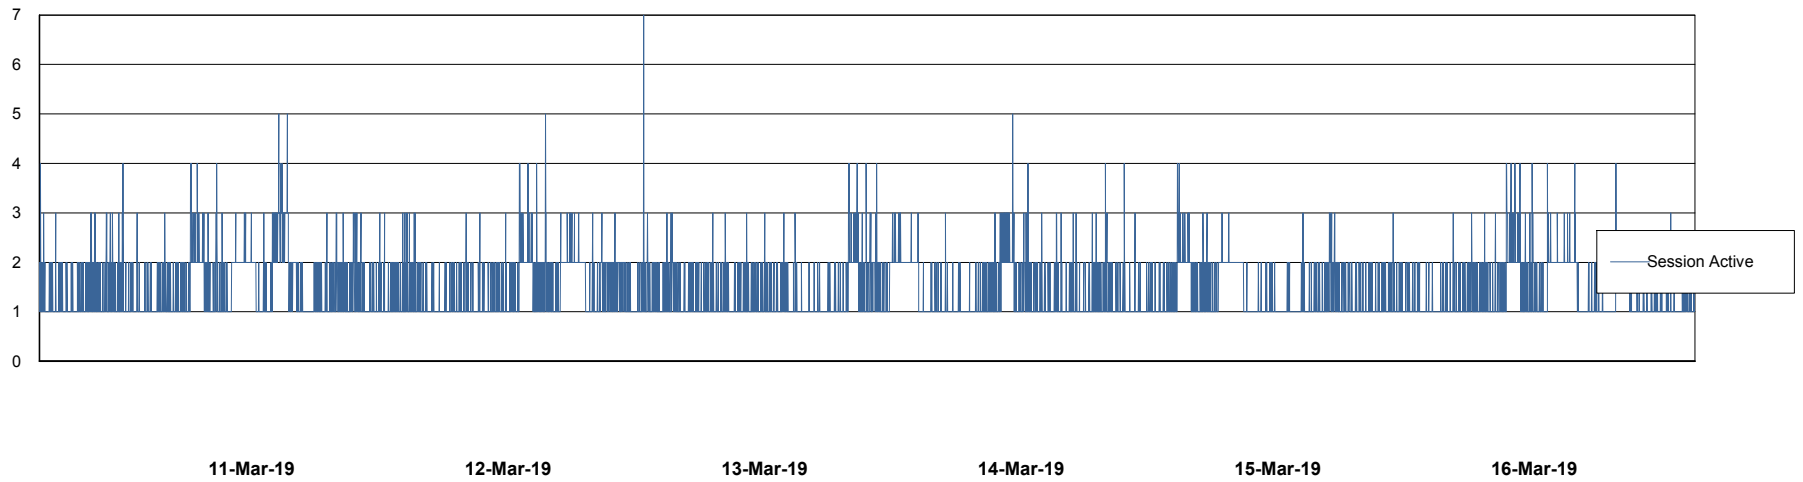

Weekly SLA Customer Report

Customer STK_Production
 Database ID 82

Harddisk Usage STK_STAABSDB2 Standby DB Server

	Free disk space on c: (%)	Total disk space on c: (Gb)	Free disk space on d: (%)	Total disk space on d: (Gb)	Free disk space on e: (%)	Total disk space on e: (Gb)
16-Mar-19	65	99	64	350	28	1,000
15-Mar-19	65	99	65	350	28	1,000
14-Mar-19	65	99	65	350	28	1,000
13-Mar-19	65	99	64	350	28	1,000
12-Mar-19	65	99	64	350	28	1,000
11-Mar-19	65	99	64	350	28	1,000
10-Mar-19	65	99	64	350	28	1,000

Weekly SLA Customer Report

Customer STK_Production
Database ID 82

Database Performance STKDB_ABS1 Production Database

DB Processes Max 500
DB Sessions Max 776

Weekly SLA Customer Report

Customer STK_Production
Database ID 82