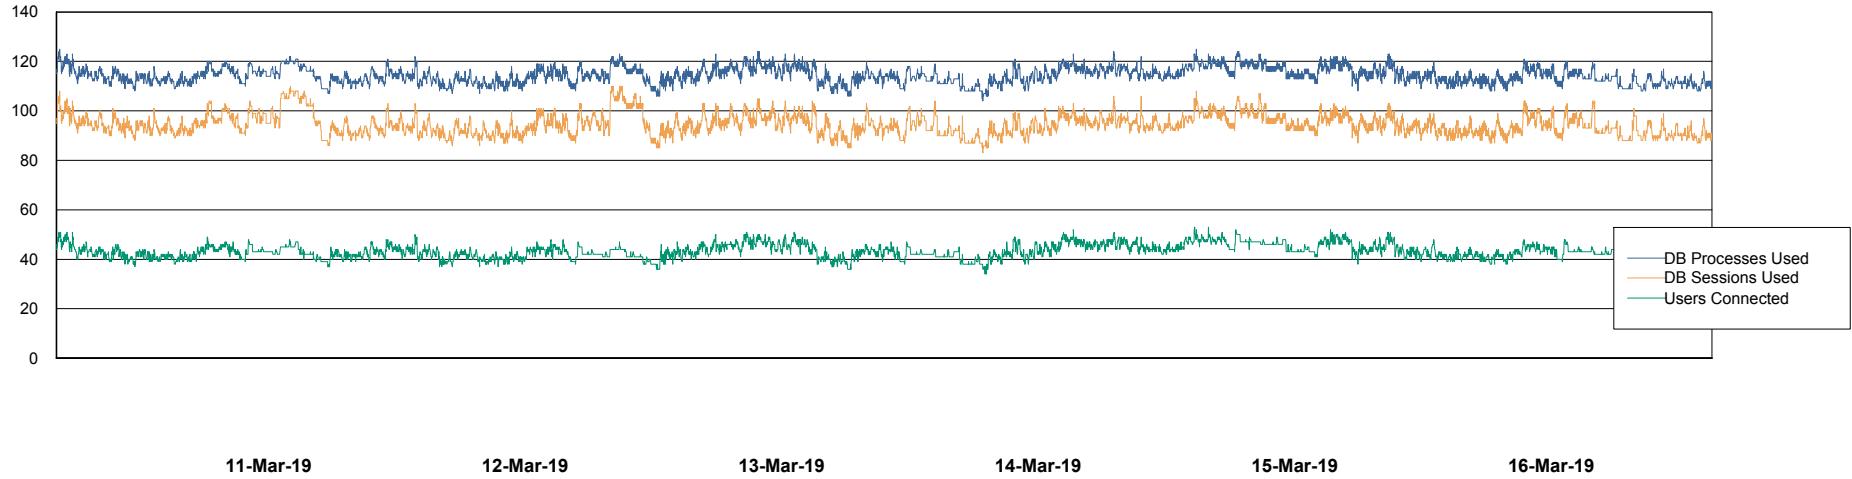

Database Performance STKDB_ABS1 Production Database

DB Processes Max 500
DB Sessions Max 776