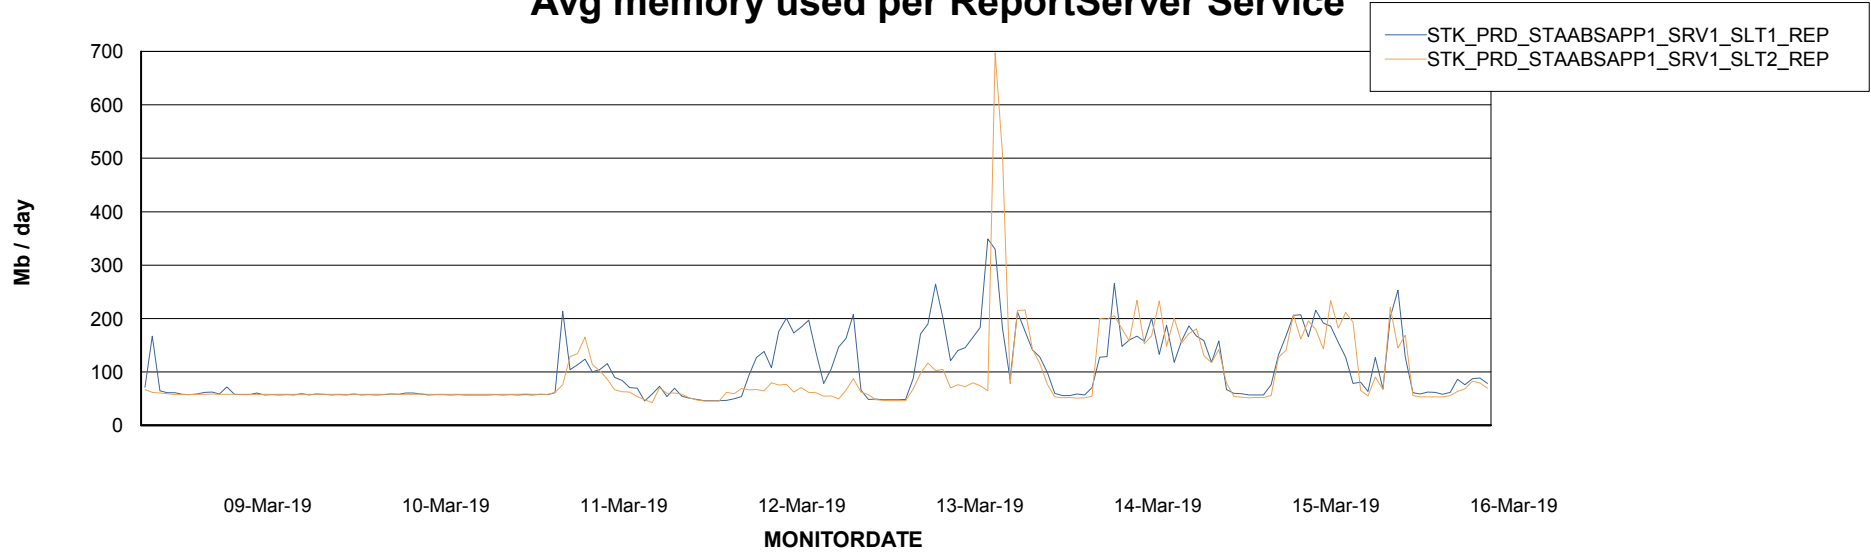

ABSSolute Application ReportServer Services

Avg memory used per ReportServer Service