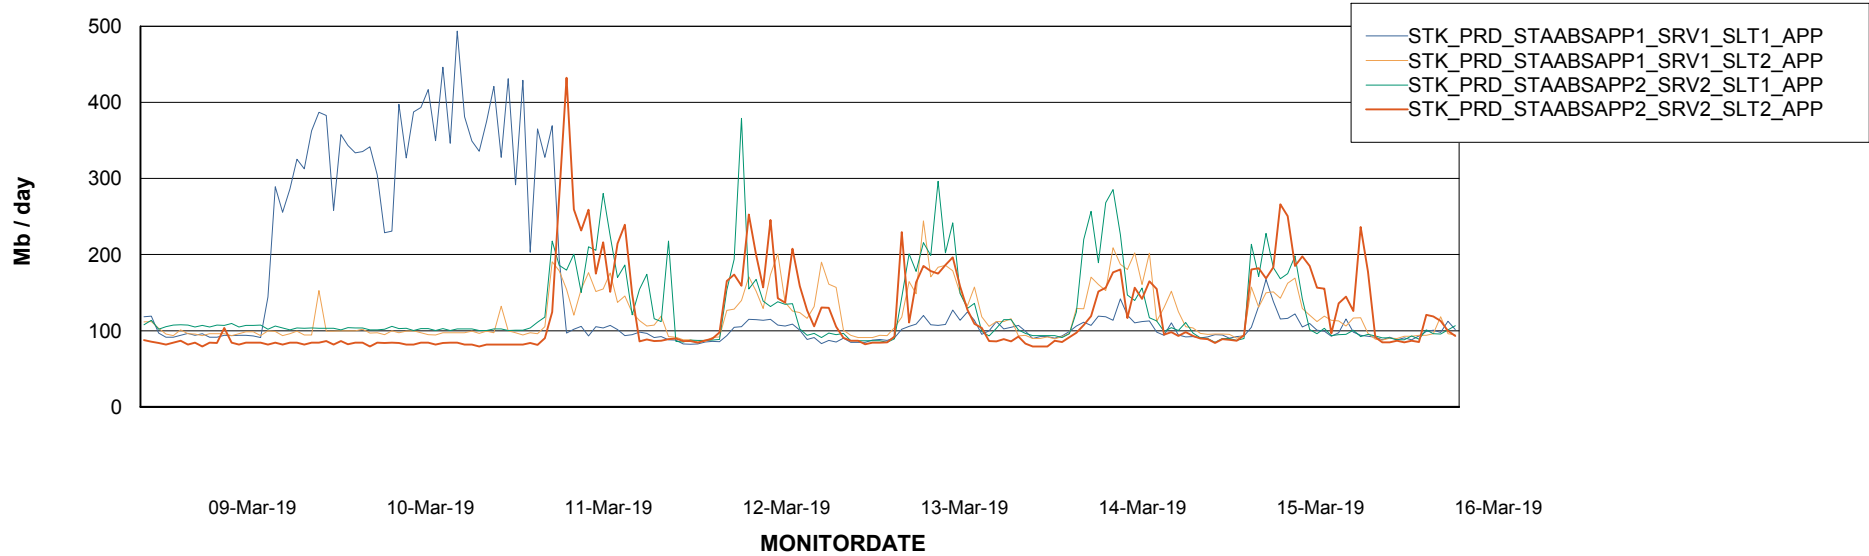

Database Tablespace STKDB_ABS1 Production Database

Date	Tablespace Name	Filesize (Gb)	Usedsize (Gb)	Percentage free
16-Mar-19	ABSDATA	179	103	42
	INDX	148	123	17
15-Mar-19	ABSDATA	179	103	42
	INDX	148	123	17
14-Mar-19	ABSDATA	179	103	42
	INDX	148	123	17
13-Mar-19	ABSDATA	179	107	40
	INDX	148	124	16
12-Mar-19	ABSDATA	179	107	40
	INDX	148	124	16
11-Mar-19	ABSDATA	179	107	40
	INDX	148	124	16
10-Mar-19	ABSDATA	179	107	40
	INDX	148	124	16

Weekly SLA Customer Report

Customer STK_Production
Database ID 82

ABSSolute Application Server Services

Avg memory used per ABS Server Service

Avg users per day per ABS server

Weekly SLA Customer Report

Customer STK_Production
Database ID 82