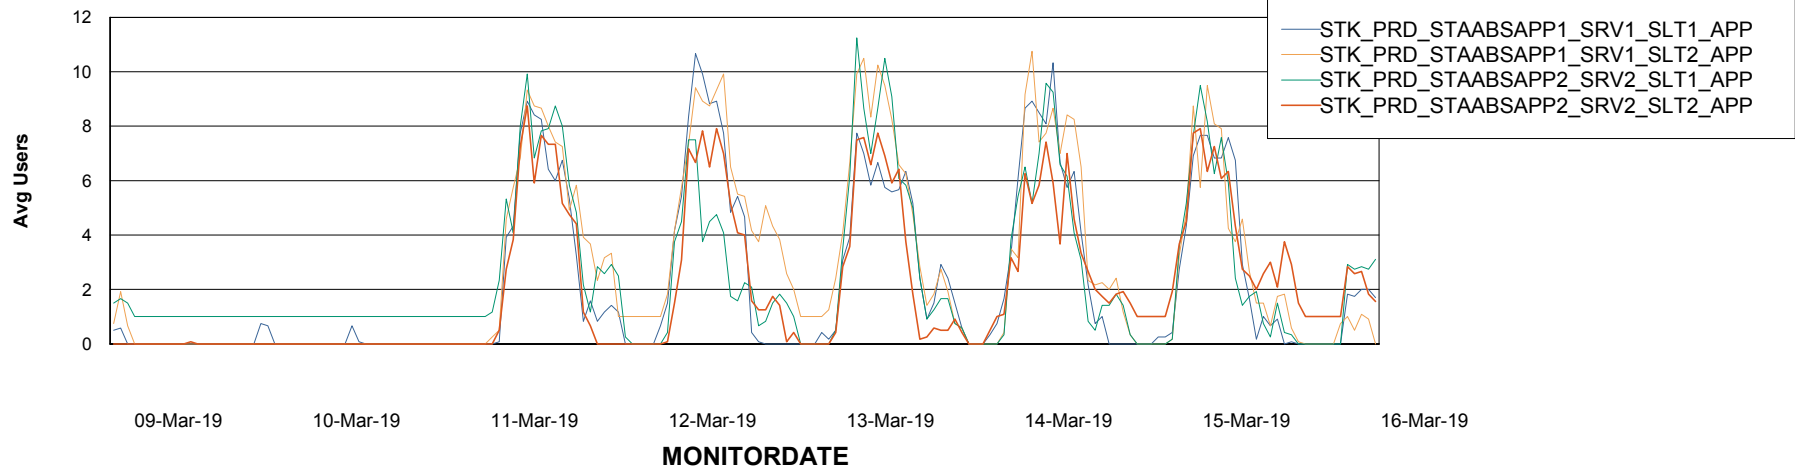

Weekly SLA Customer Report

Customer STK_Production
Database ID 82

ABSSolute Application Server Services

Avg memory used per ABS Server Service

Avg users per day per ABS server

Weekly SLA Customer Report

Customer STK_Production
Database ID 82