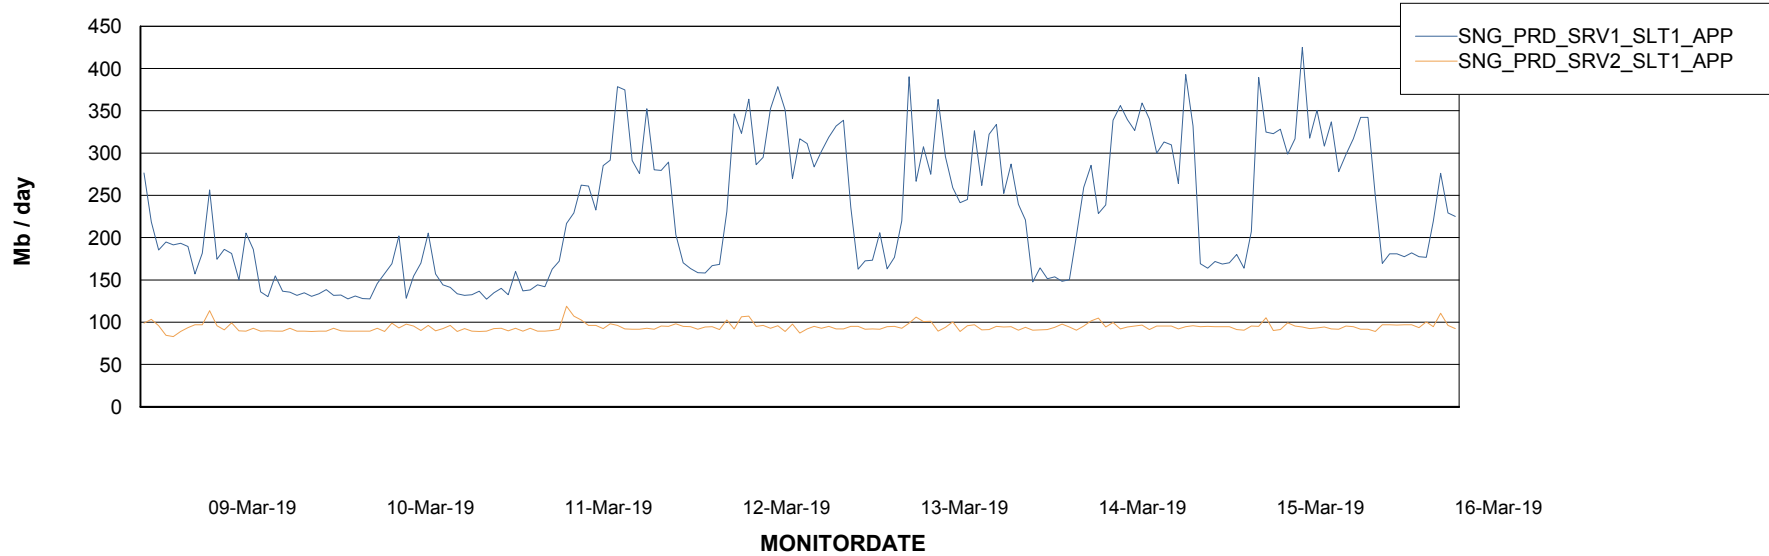

ABSSolute Application Server Services

Avg memory used per ABS Server Service