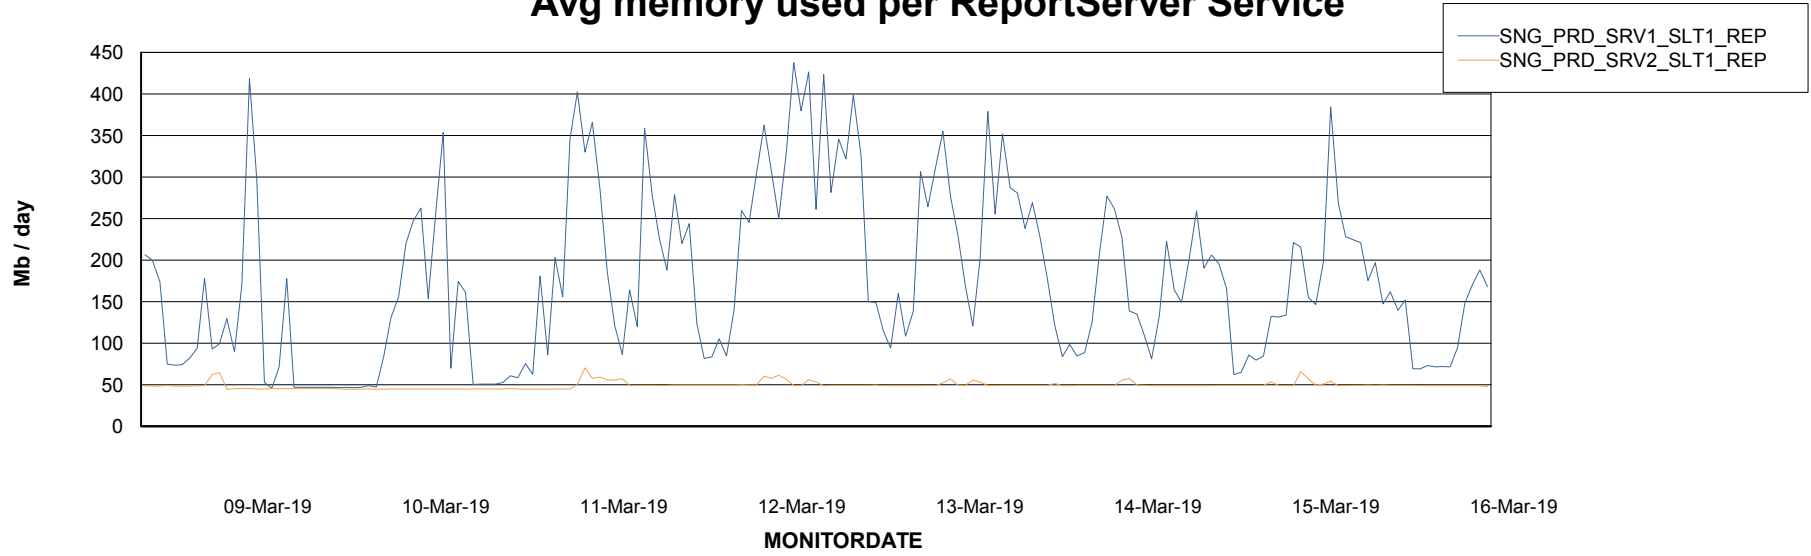

ABSSolute Application ReportServer Services

Avg memory used per ReportServer Service