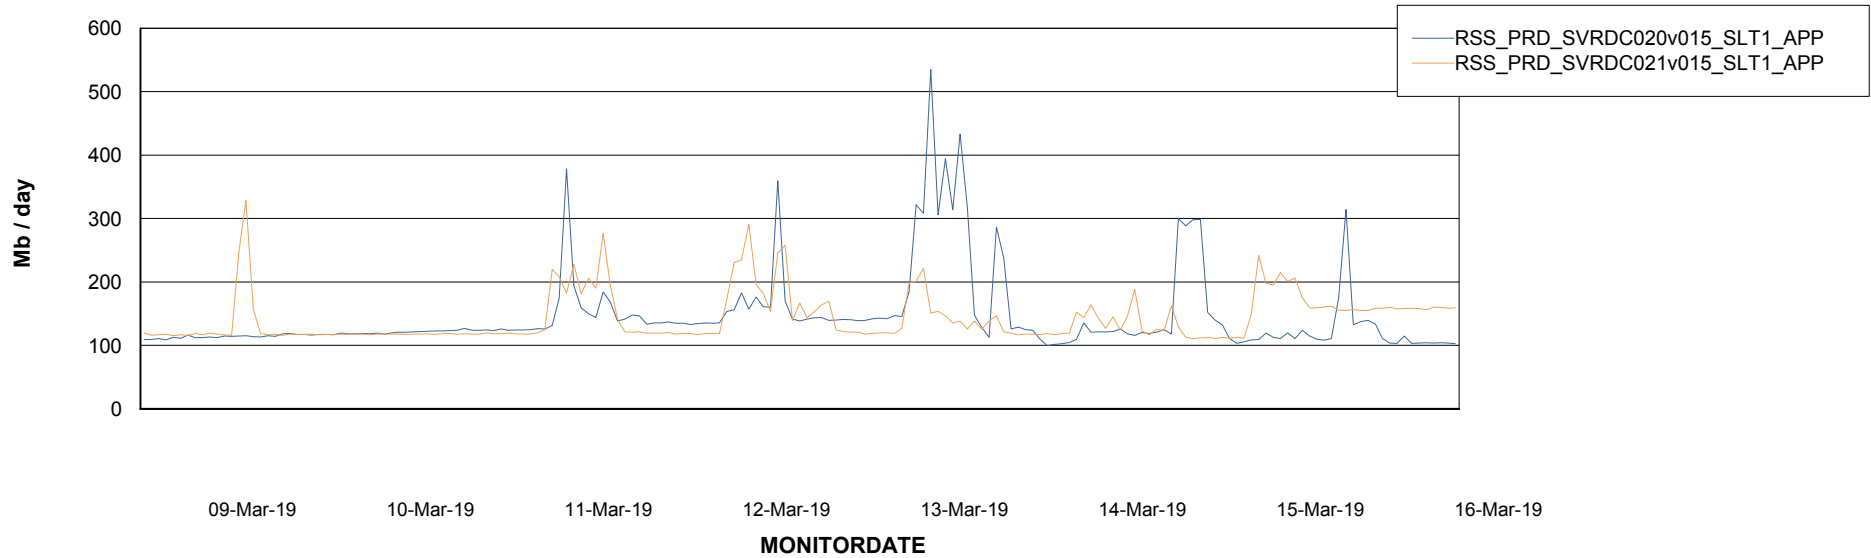

Weekly SLA Customer Report

Customer RSS Production
Database ID 52

Database Performance RSSDB_Production

Weekly SLA Customer Report

Customer RSS Production
Database ID 52

Database Performance RSSDB_Standby

Weekly SLA Customer Report

Customer RSS Production
 Database ID 52

DATABASE SIZE RSSDB_Production

Database growth over last month

Database Tablespace RSSDB_Production

Date	Tablespace Name	Filesize (Gb)	Usedsize (Gb)	Percentage free
16-Mar-19	ABSDATA	27,000	21,611	20
	INDX	35,000	28,639	18
15-Mar-19	ABSDATA	27,000	21,611	20
	INDX	35,000	28,638	18
14-Mar-19	ABSDATA	27,000	21,530	20
	INDX	35,000	28,609	18
13-Mar-19	ABSDATA	27,000	21,505	20
	INDX	35,000	28,589	18
12-Mar-19	ABSDATA	27,000	21,505	20
	INDX	33,000	28,571	13
11-Mar-19	ABSDATA	27,000	21,495	20
	INDX	33,000	28,520	14
10-Mar-19	ABSDATA	27,000	21,495	20
	INDX	33,000	28,475	14

Weekly SLA Customer Report

Customer RSS Production
Database ID 52

ABSSolute Application Server Services

Avg memory used per ABS Server Service

Avg users per day per ABS server

Weekly SLA Customer Report

Customer RSS Production
Database ID 52