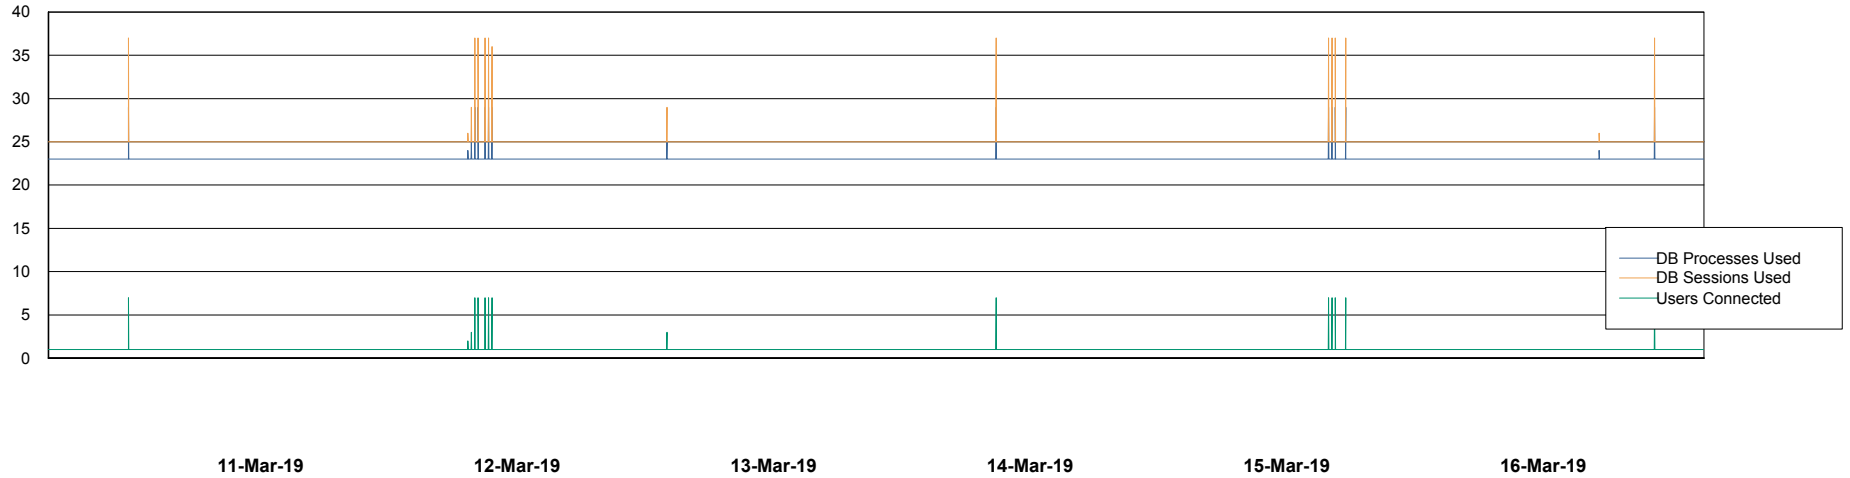

Weekly SLA Customer Report

Customer RSS Production
Database ID 52

Database Performance RSSDB_Production

Weekly SLA Customer Report

Customer RSS Production
Database ID 52

Database Performance RSSDB_Standby

Weekly SLA Customer Report