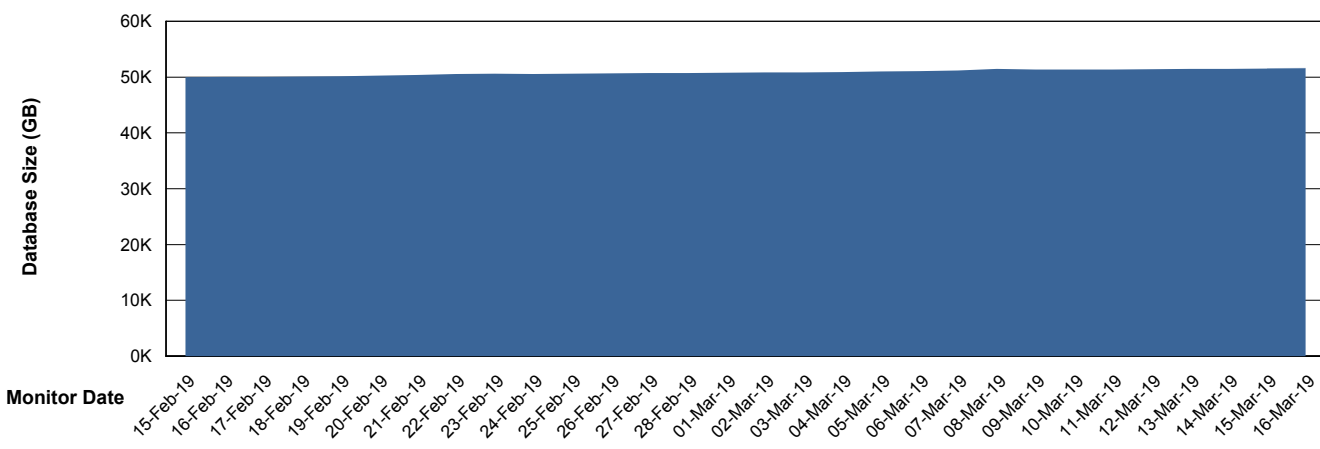

Weekly SLA Customer Report

Customer RSS Production
Database ID 52

Database Performance RSSDB_Production

Weekly SLA Customer Report

Customer RSS Production
Database ID 52

Database Performance RSSDB_Standby

Weekly SLA Customer Report

Customer RSS Production
 Database ID 52

DATABASE SIZE RSSDB_Production

Database growth over last month

Database Tablespace RSSDB_Production

Date	Tablespace Name	Filesize (Gb)	Usedsize (Gb)	Percentage free
16-Mar-19	ABSDATA	27,000	21,611	20
	INDX	35,000	28,639	18
15-Mar-19	ABSDATA	27,000	21,611	20
	INDX	35,000	28,638	18
14-Mar-19	ABSDATA	27,000	21,530	20
	INDX	35,000	28,609	18
13-Mar-19	ABSDATA	27,000	21,505	20
	INDX	35,000	28,589	18
12-Mar-19	ABSDATA	27,000	21,505	20
	INDX	33,000	28,571	13
11-Mar-19	ABSDATA	27,000	21,495	20
	INDX	33,000	28,520	14
10-Mar-19	ABSDATA	27,000	21,495	20
	INDX	33,000	28,475	14