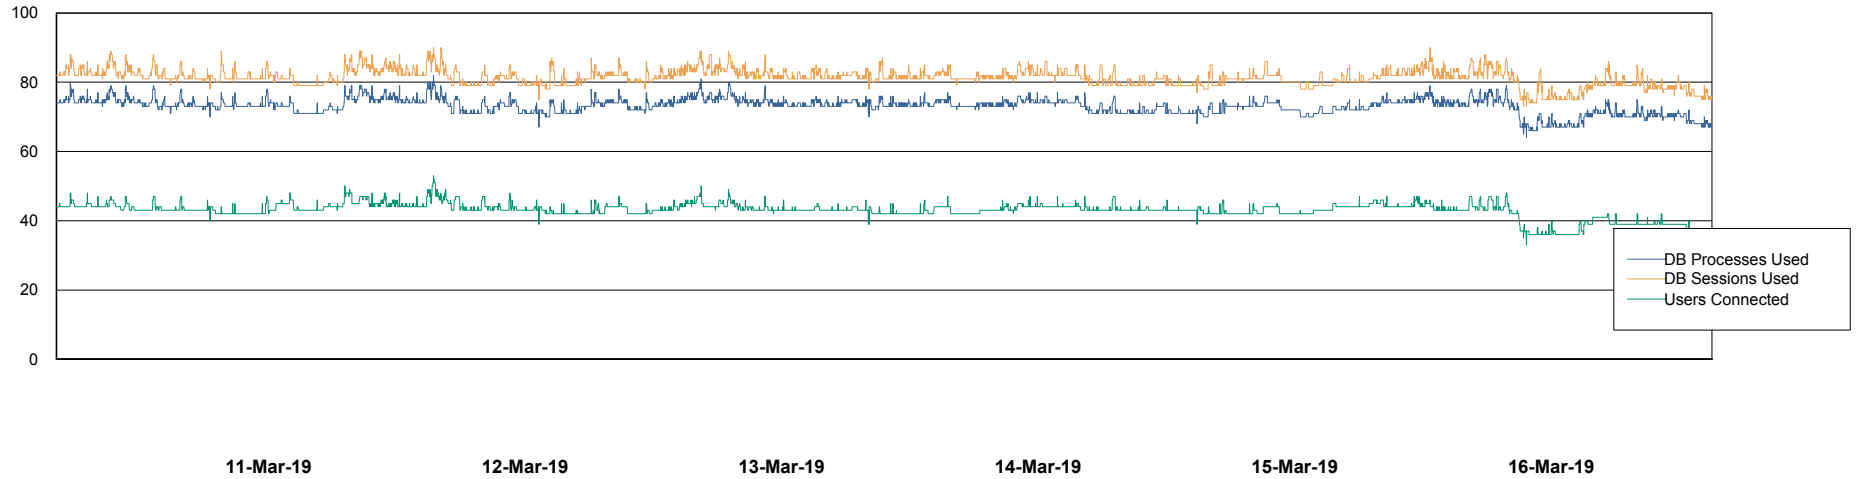

Database Performance RSSDB_Production