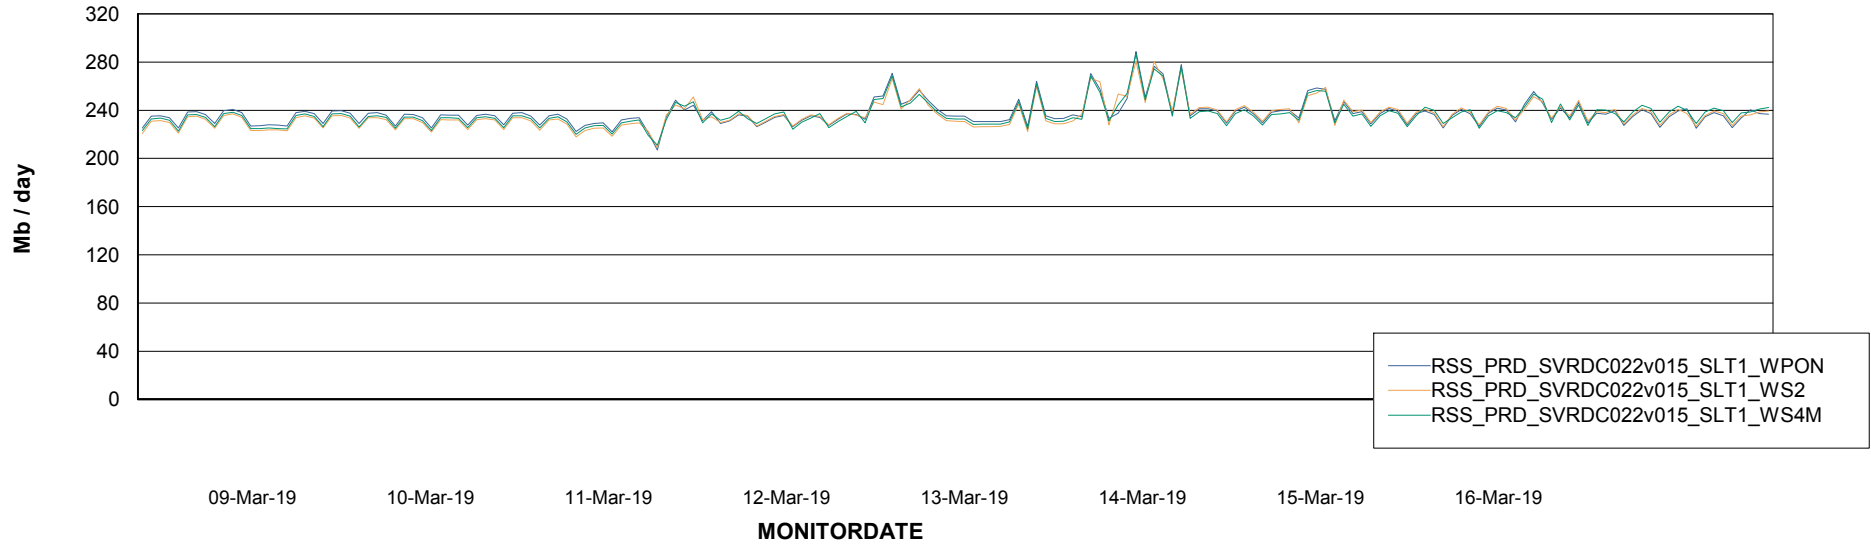

ABSSolute Application ReportServer Services

Avg memory used per ReportServer Service

Weekly SLA Customer Report

Customer RSS Production
Database ID 52

ABSSolute Web Component Services

Avg memory used per ABS Web component