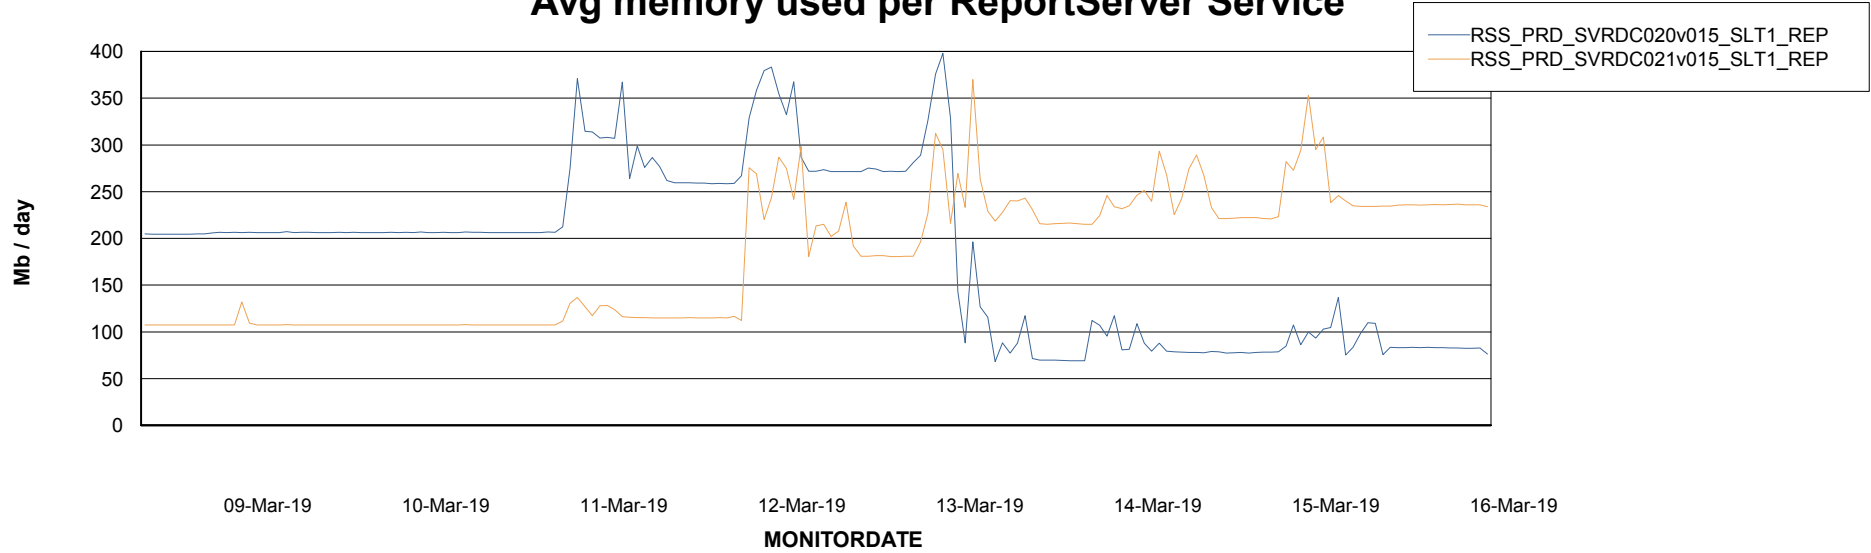

ABSSolute Application ReportServer Services

Avg memory used per ReportServer Service