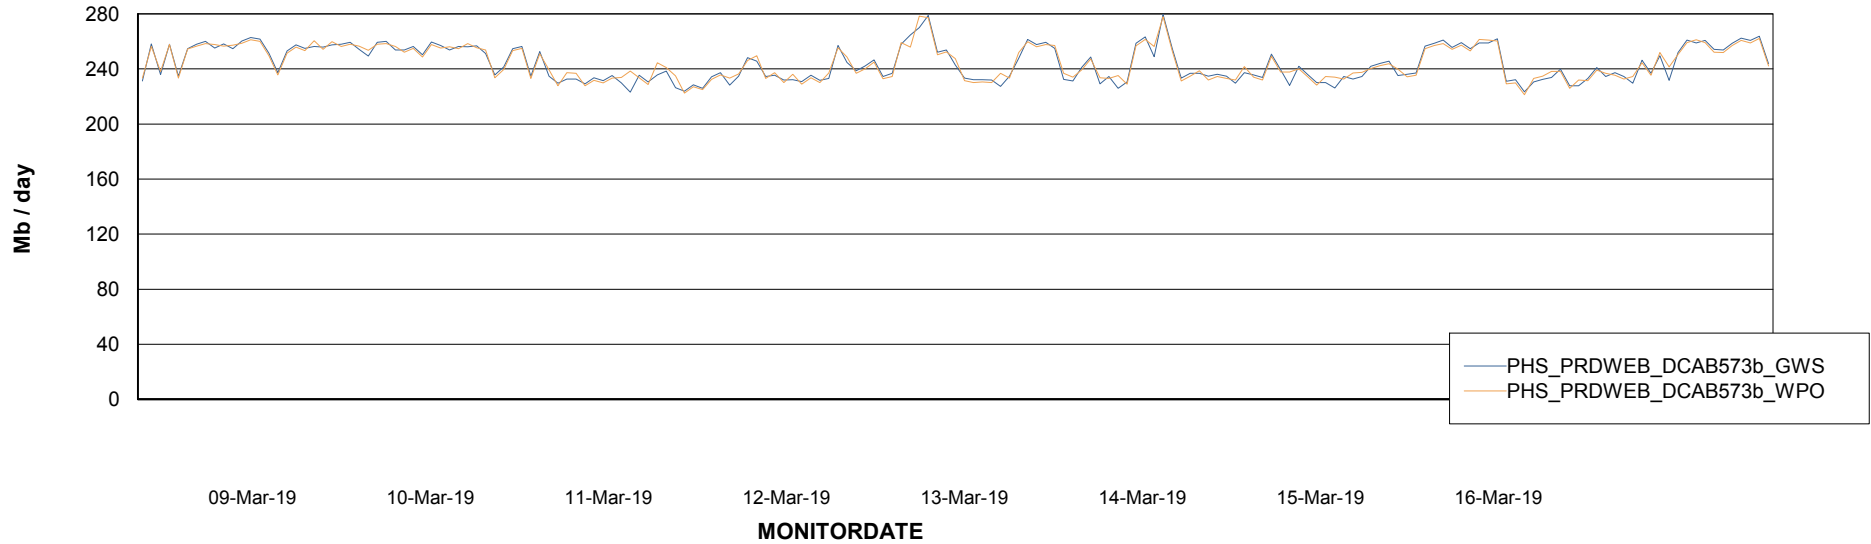

ABSolute Web Component Services

Avg memory used per ABS Web component