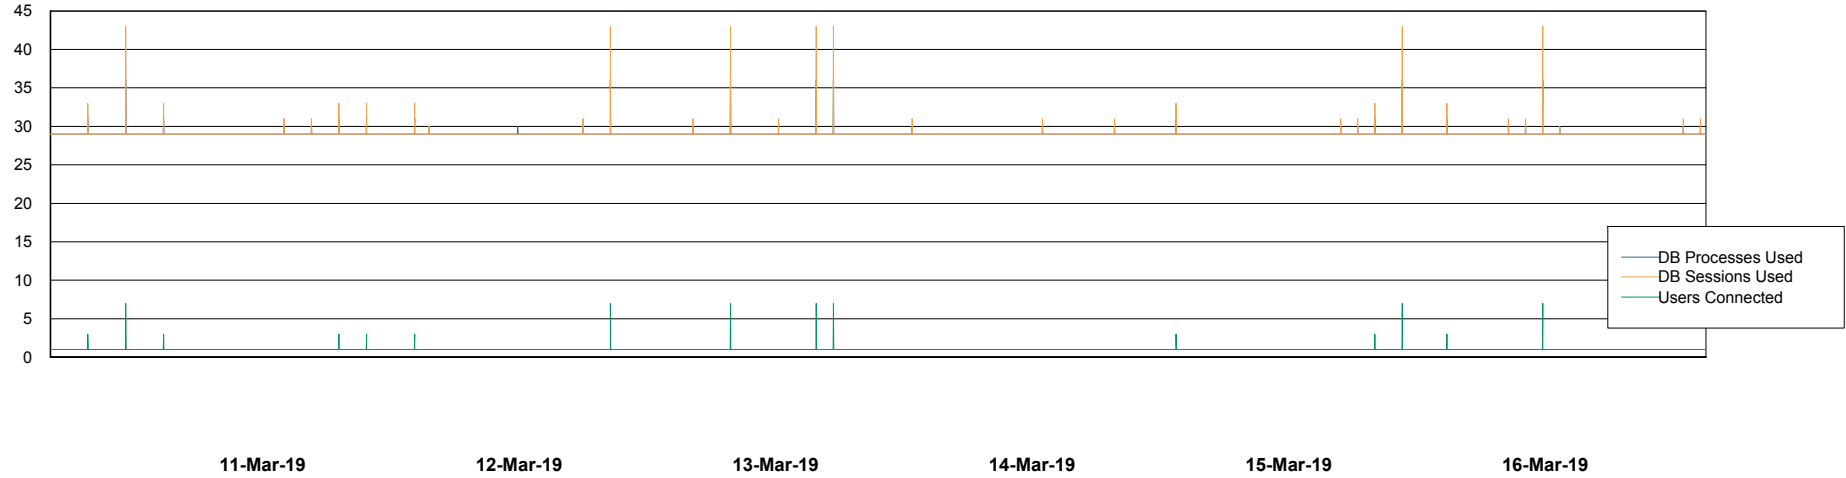

Database Performance PHSDB_Standby

DB Processes Max 500
DB Sessions Max 772