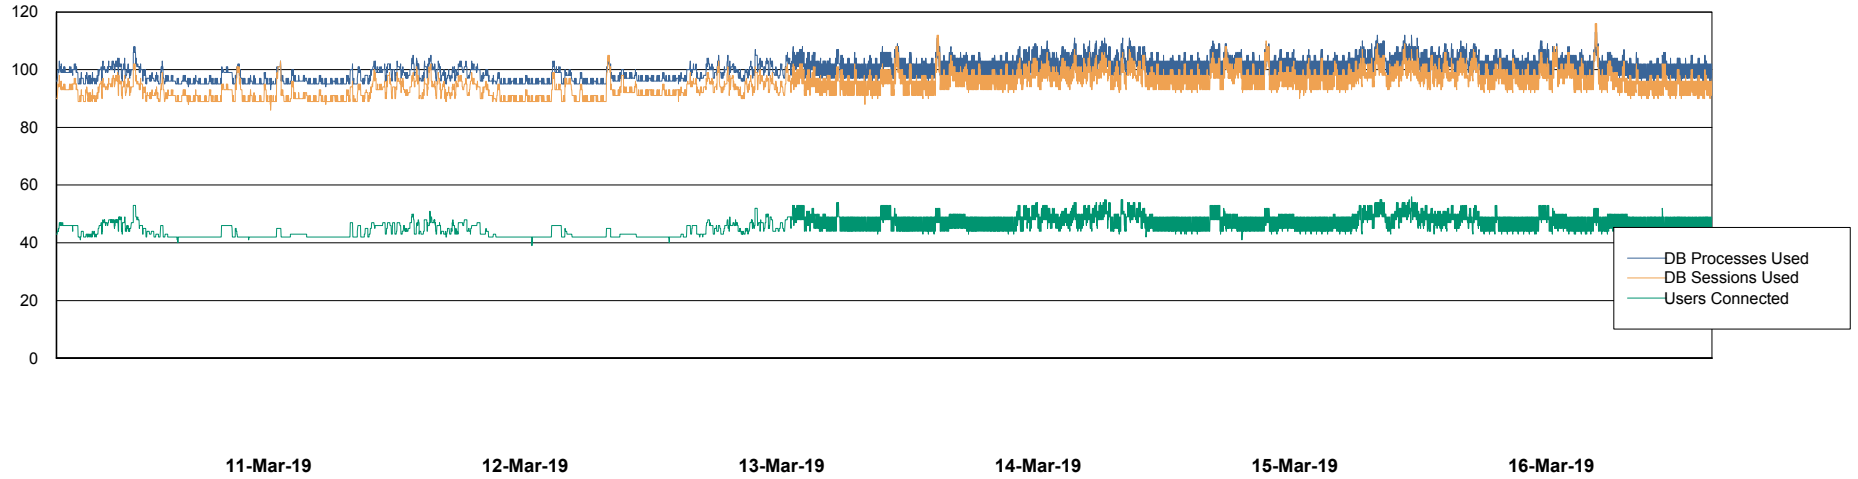

Database Performance PHSDB_Production

DB Processes Max 500
DB Sessions Max 772