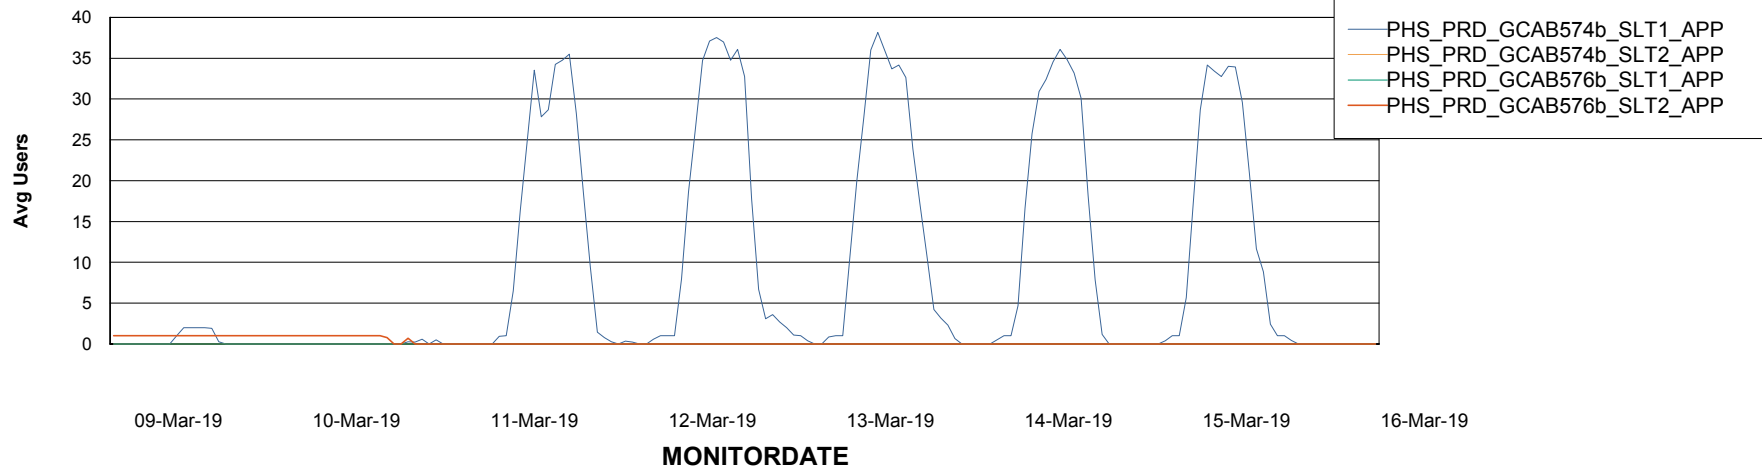

Avg users per day per ABS server