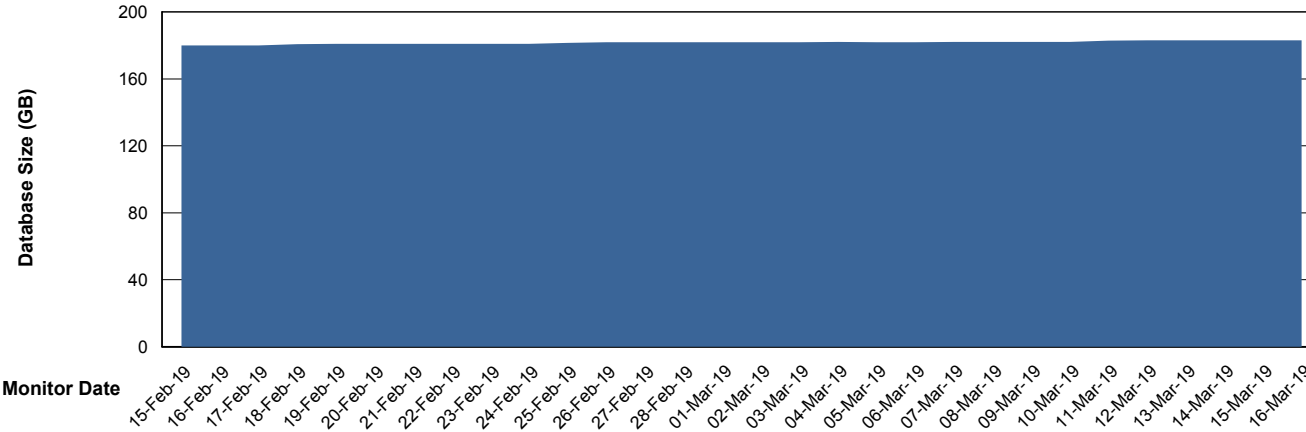

DATABASE SIZE PHSDB_Production

Database growth over last month

Database Tablespace PHSDB_Production

Date	Tablespace Name	Filesize (Gb)	Usedsize (Gb)	Percentage free
16-Mar-19	ABSDATA	197	173	12
	INDX	12	10	17
15-Mar-19	ABSDATA	197	173	12
	INDX	12	10	17
14-Mar-19	ABSDATA	197	173	12
	INDX	12	10	17
13-Mar-19	ABSDATA	197	173	12
	INDX	12	10	17
12-Mar-19	ABSDATA	197	173	12
	INDX	12	10	17
11-Mar-19	ABSDATA	197	173	12
	INDX	12	10	17
10-Mar-19	ABSDATA	197	172	13
	INDX	12	10	17