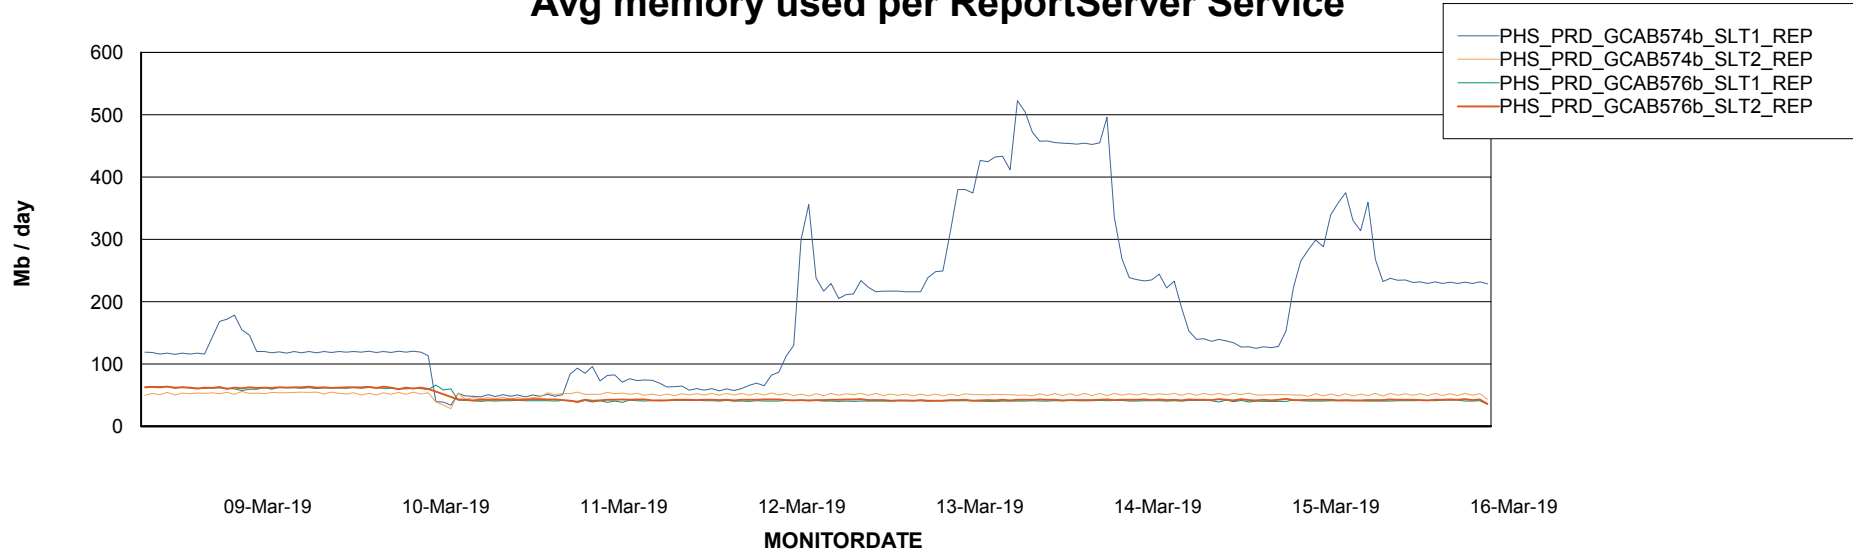

ABSSolute Application ReportServer Services

Avg memory used per ReportServer Service