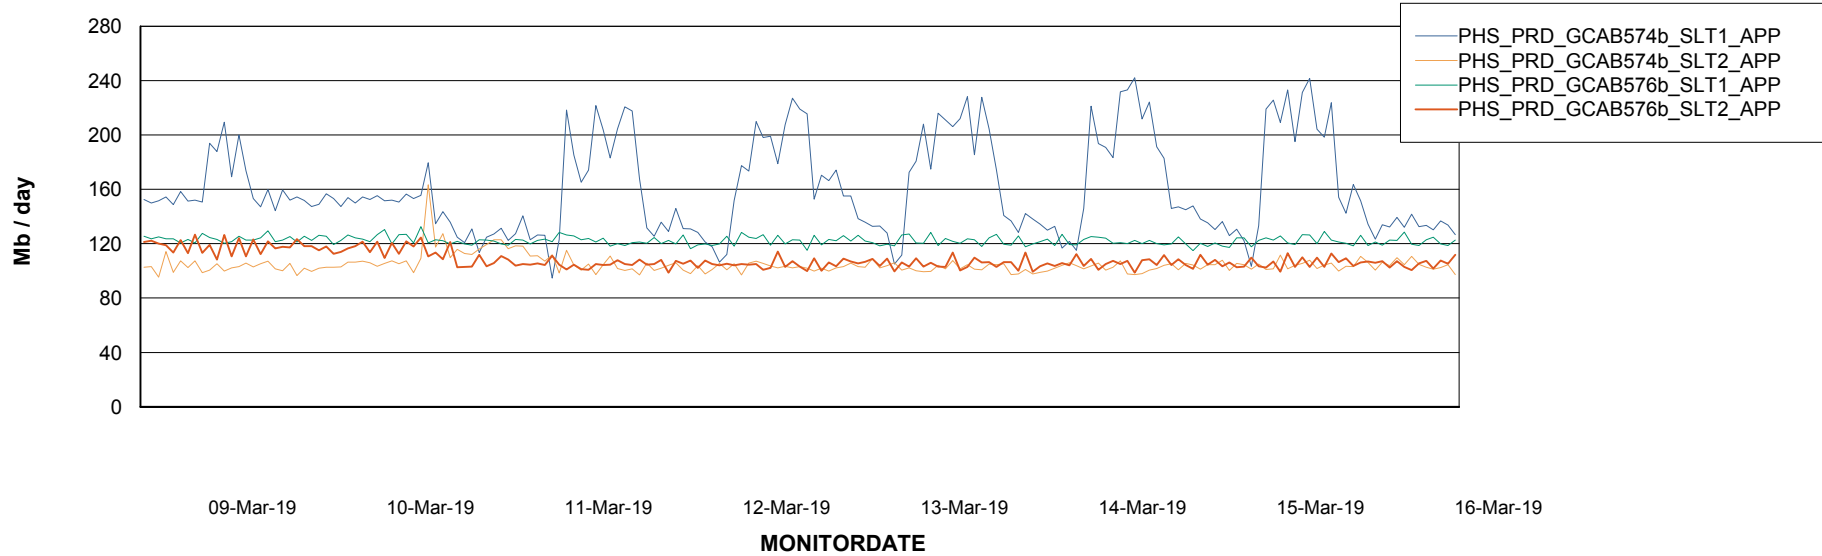

ABSolute Application Server Services

Avg memory used per ABS Server Service