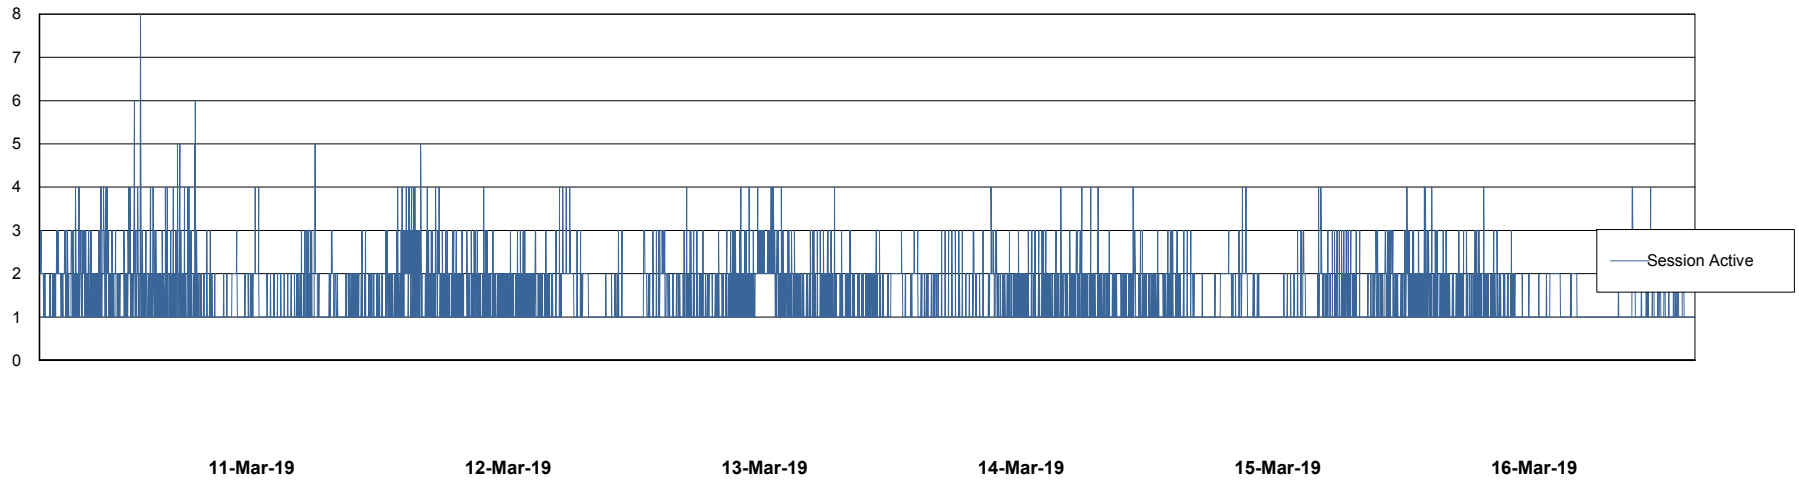

Weekly SLA Customer Report

Customer NIX_Production
Database ID 51

Database Performance NIXDB_BI

Weekly SLA Customer Report

Customer NIX_Production
Database ID 51

Database Performance NIXDB_Production

Weekly SLA Customer Report