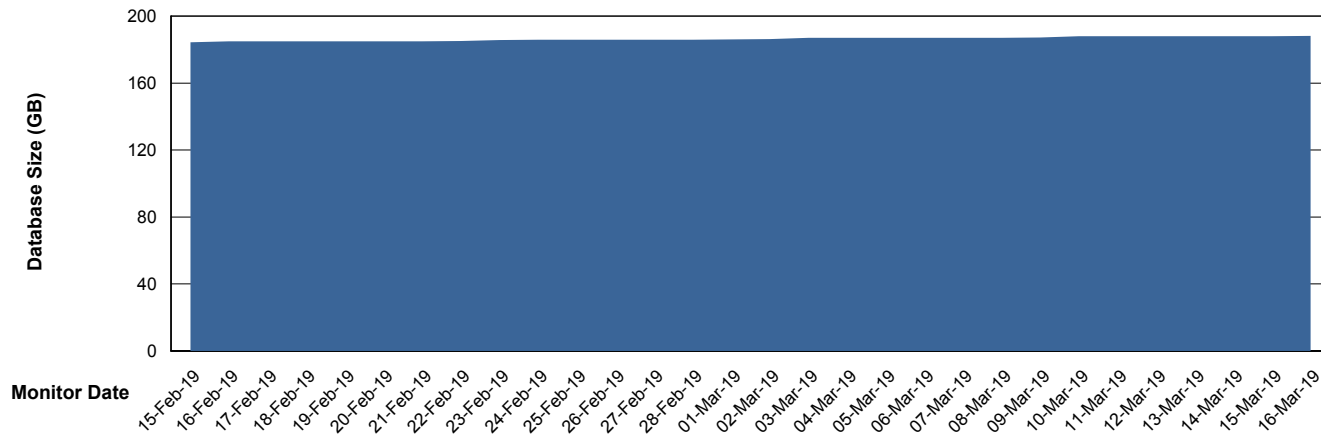

DATABASE SIZE NIXDB_Production

Database growth over last month