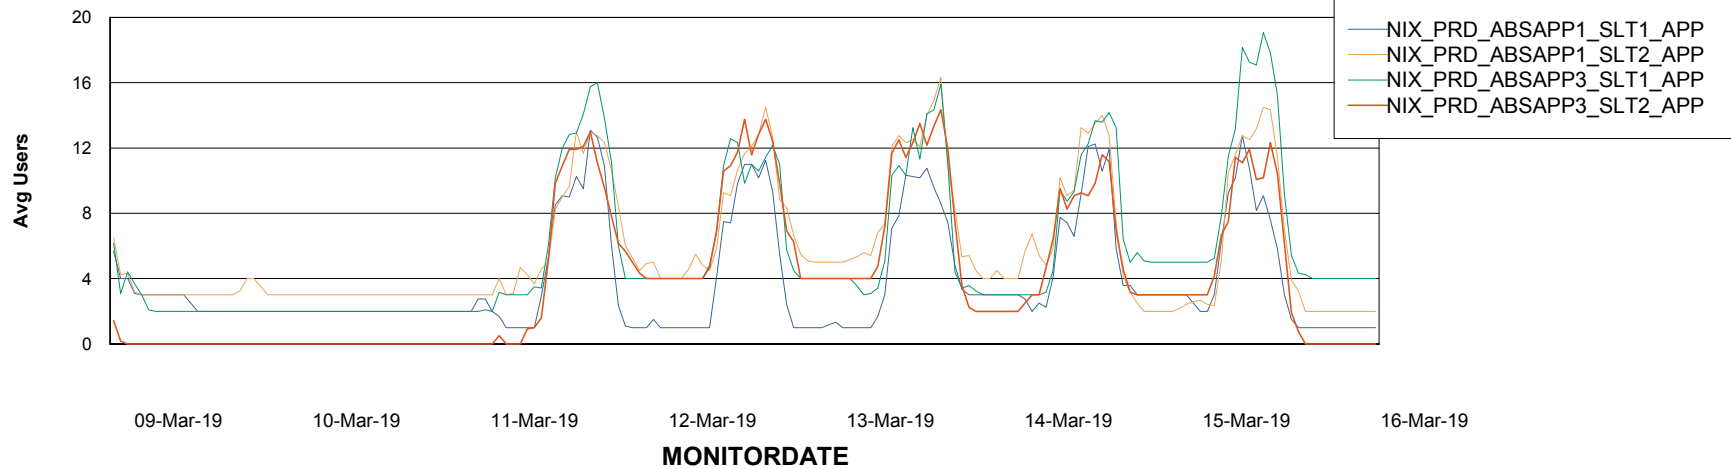

Avg users per day per ABS server