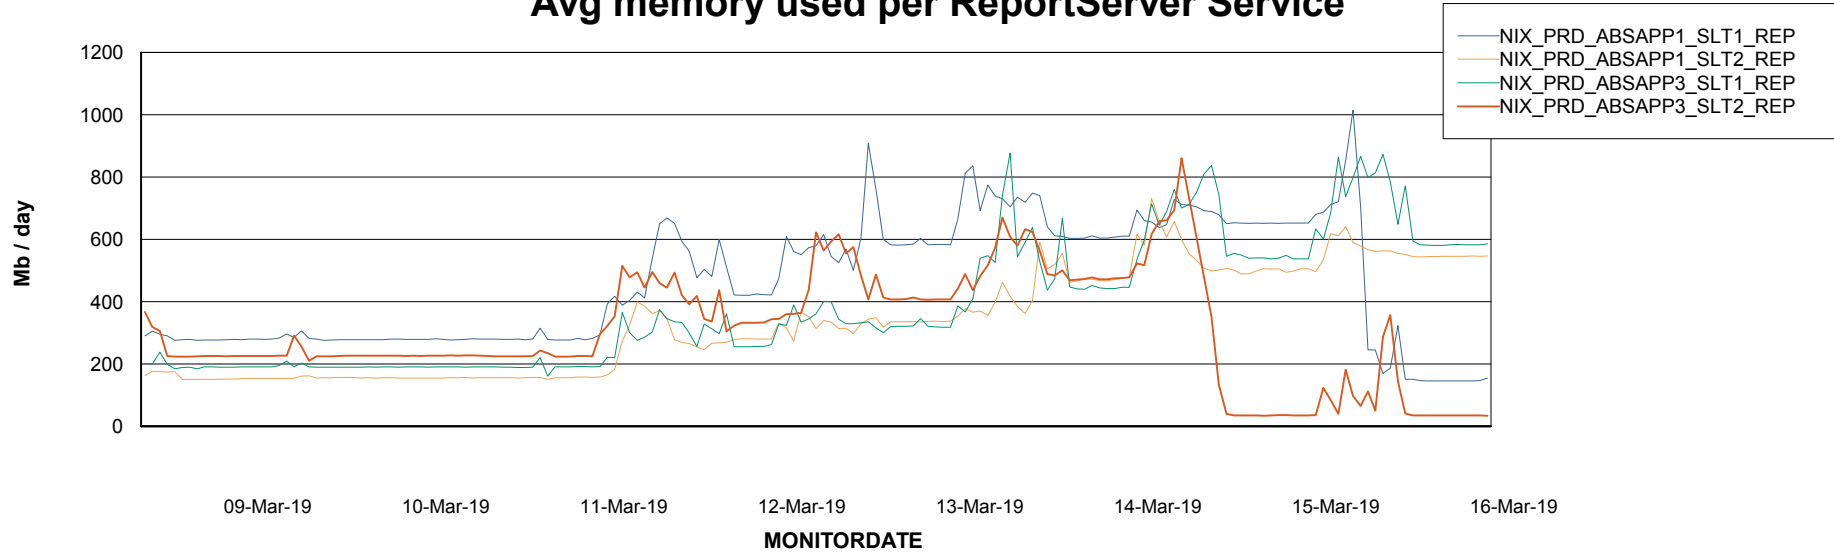

Avg users per day per ABS server

Weekly SLA Customer Report

Customer NIX_Production
Database ID 51

ABSSolute Application ReportServer Services

Avg memory used per ReportServer Service

Weekly SLA Customer Report