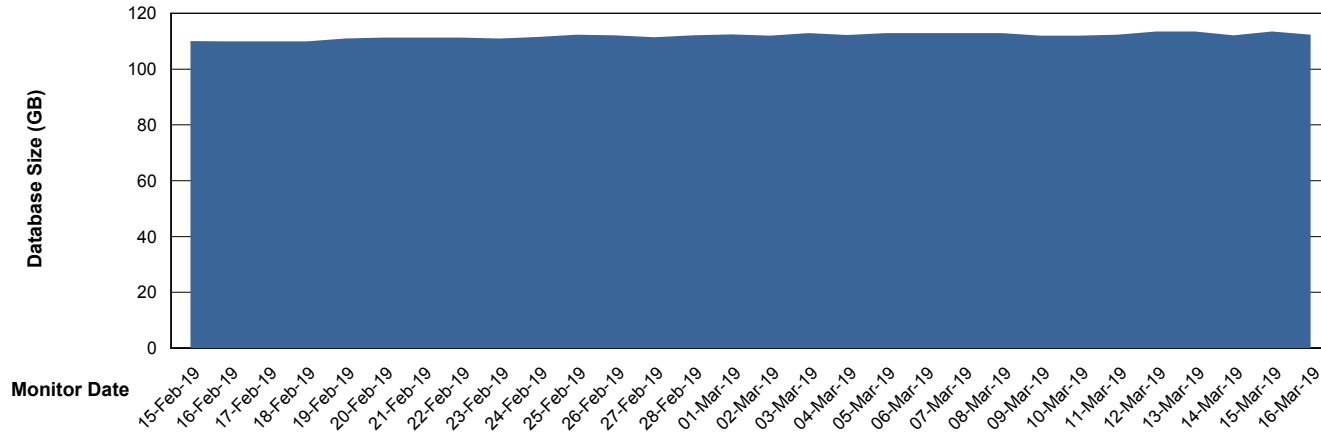

Customer NIX_Production
Database ID 51

Database Performance NIXDB_Standby

Weekly SLA Customer Report

Customer NIX_Production
Database ID 51

DATABASE SIZE NIXDB_BI

Database growth over last month

DATABASE SIZE NIXDB_Production

Database growth over last month

Weekly SLA Customer Report

Customer NIX_Production
 Database ID 51

Database Tablespace NIXDB_BI

Date	Tablespace Name	Filesize (Gb)	Usedsize (Gb)	Percentage free
16-Mar-19	ABSDATA	68	56	18
	INDX	66	54	18
15-Mar-19	ABSDATA	68	56	18
	INDX	66	54	18
14-Mar-19	ABSDATA	68	56	18
	INDX	66	54	18
13-Mar-19	ABSDATA	68	56	18
	INDX	66	54	18
12-Mar-19	ABSDATA	64	56	13
	INDX	64	54	16
11-Mar-19	ABSDATA	64	56	13
	INDX	64	54	16
10-Mar-19	ABSDATA	64	56	13
	INDX	64	54	16