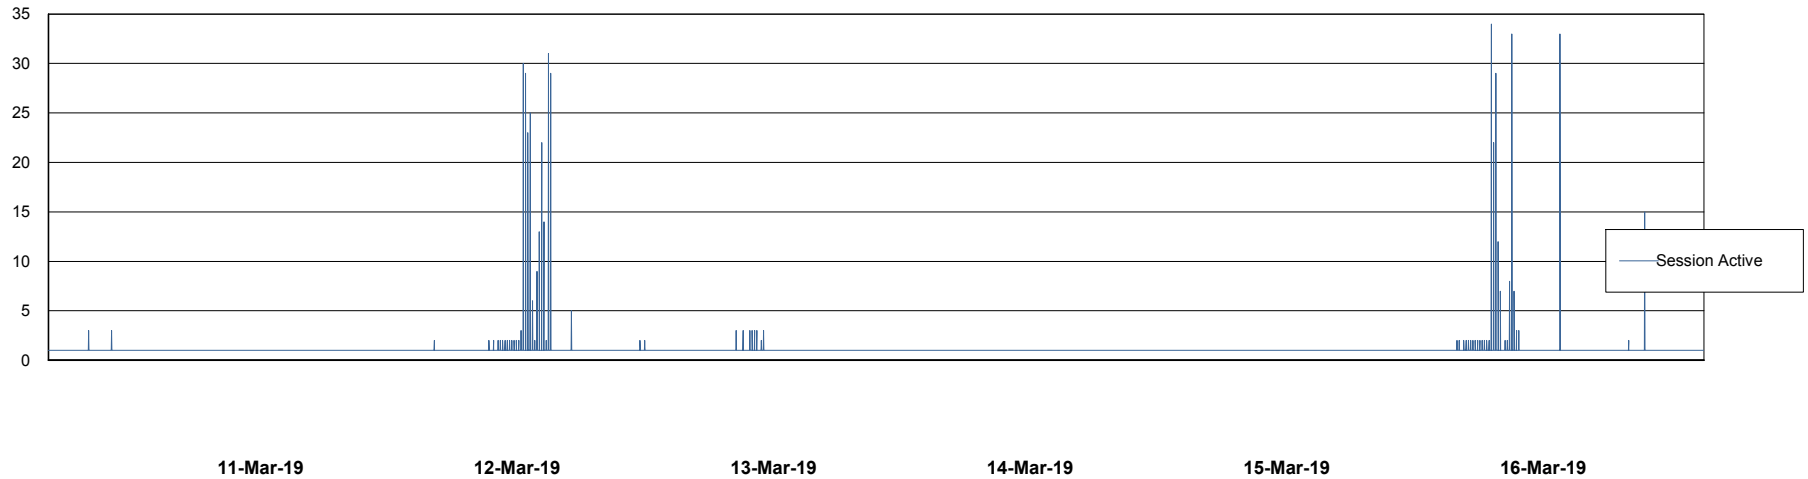

Database Performance NIXDB_Standby