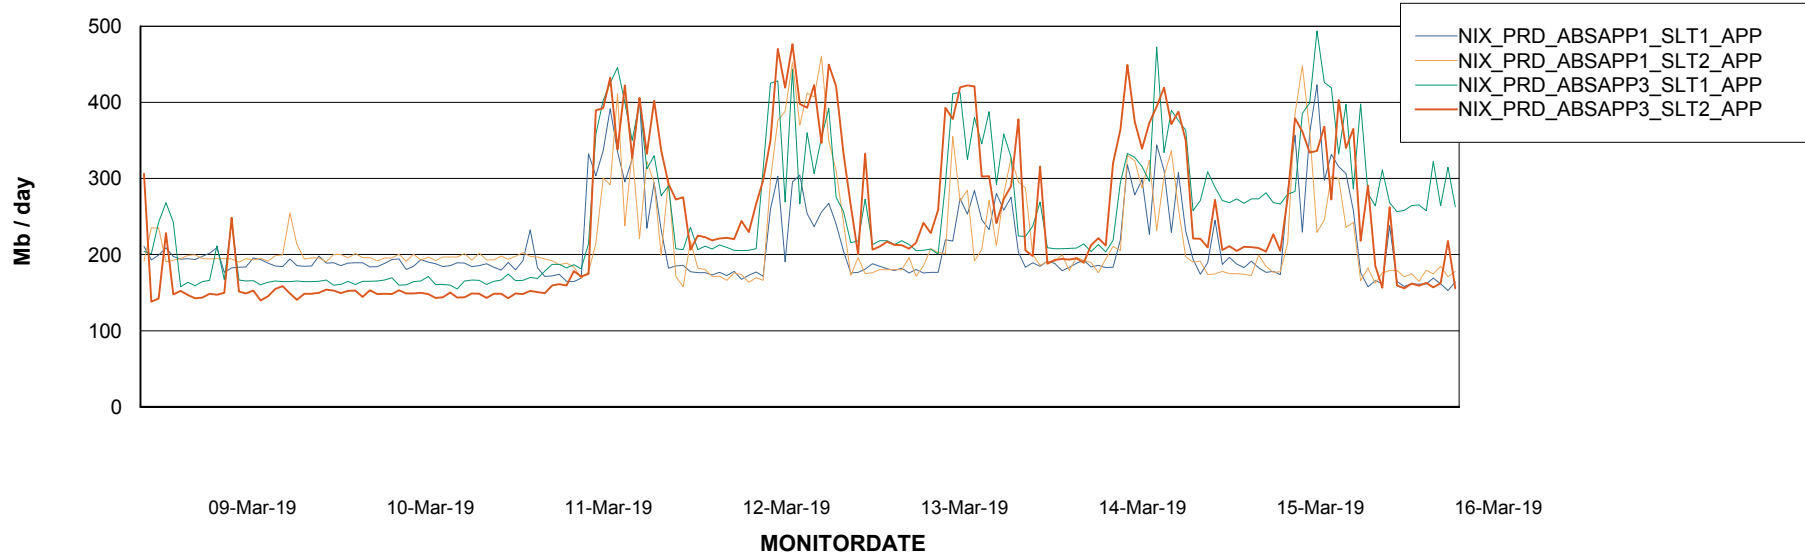

Standby Database Health NIX_Production

Recovery lag for last 7 days

Weekly SLA Customer Report

Customer NIX_Production
Database ID 51

ABSSolute Application Server Services

Avg memory used per ABS Server Service