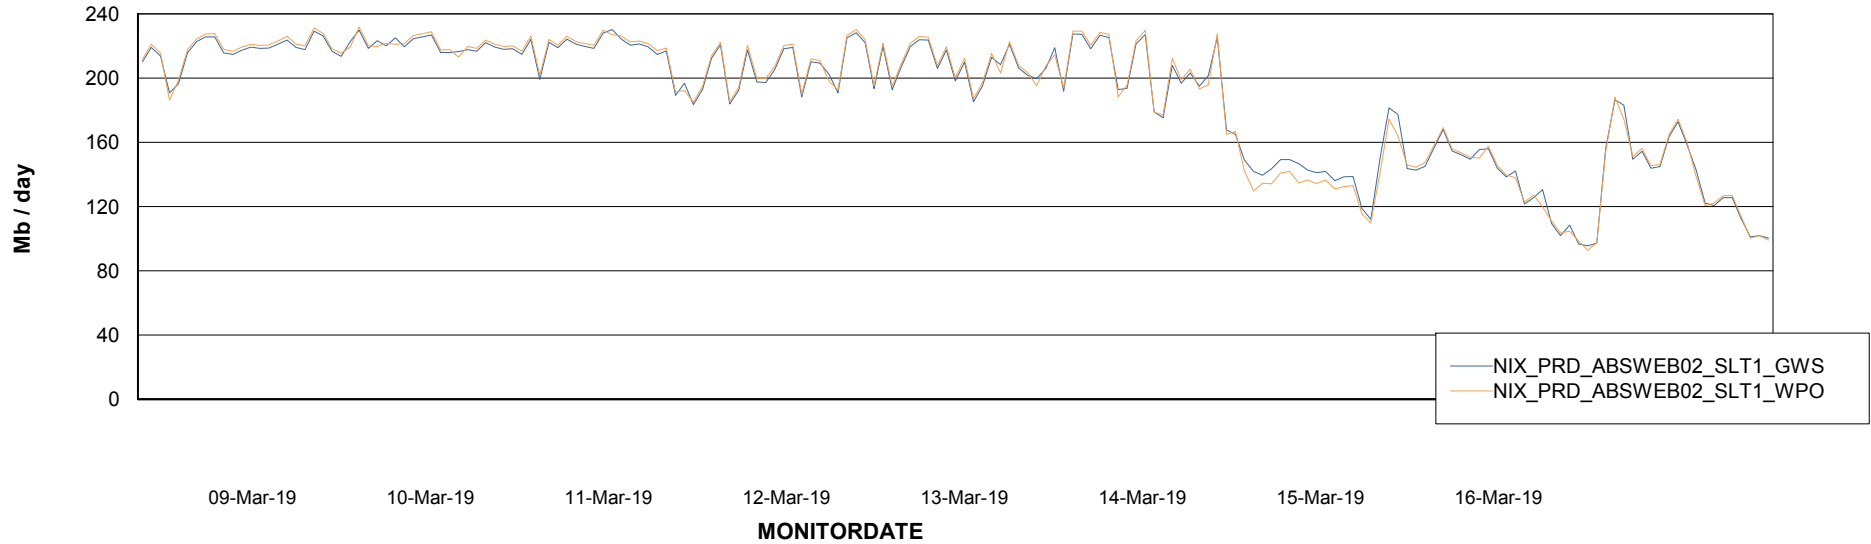

ABSolute Web Component Services

Avg memory used per ABS Web component