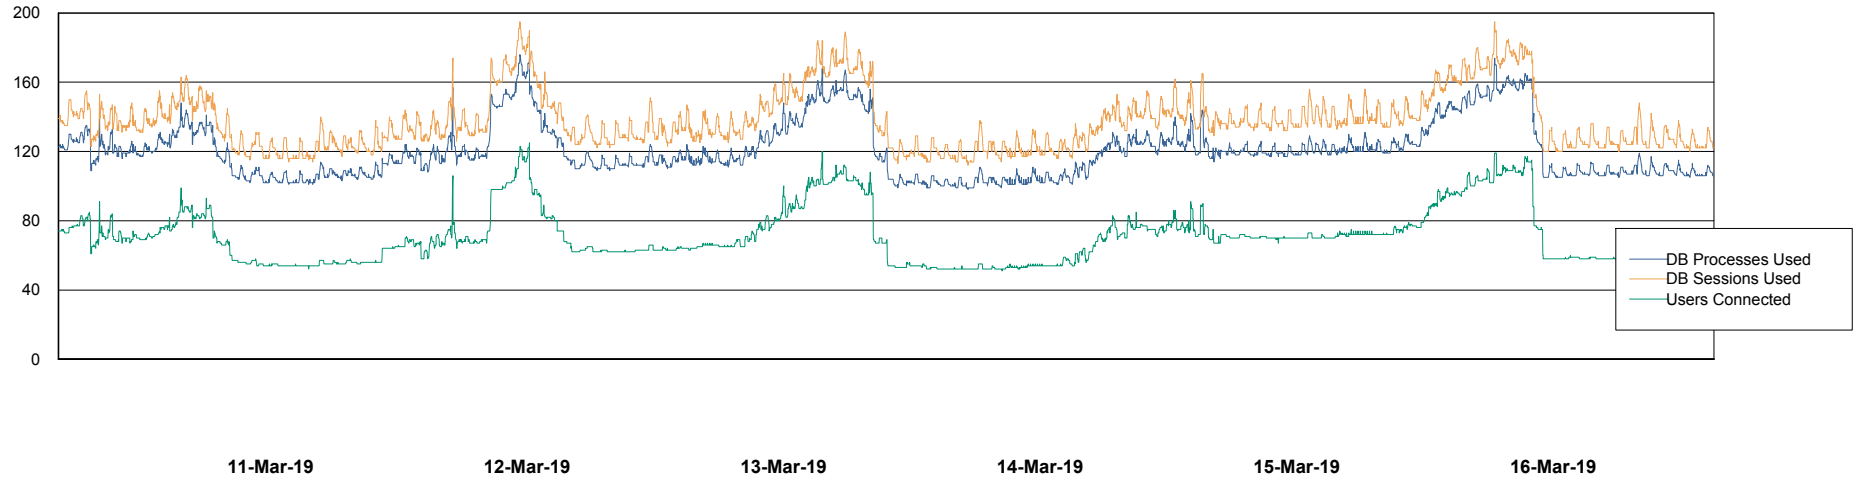

Weekly SLA Customer Report

Customer NIX_Production
Database ID 51

Database Performance NIXDB_BI

Weekly SLA Customer Report

Customer NIX_Production
Database ID 51

Database Performance NIXDB_Production

Weekly SLA Customer Report