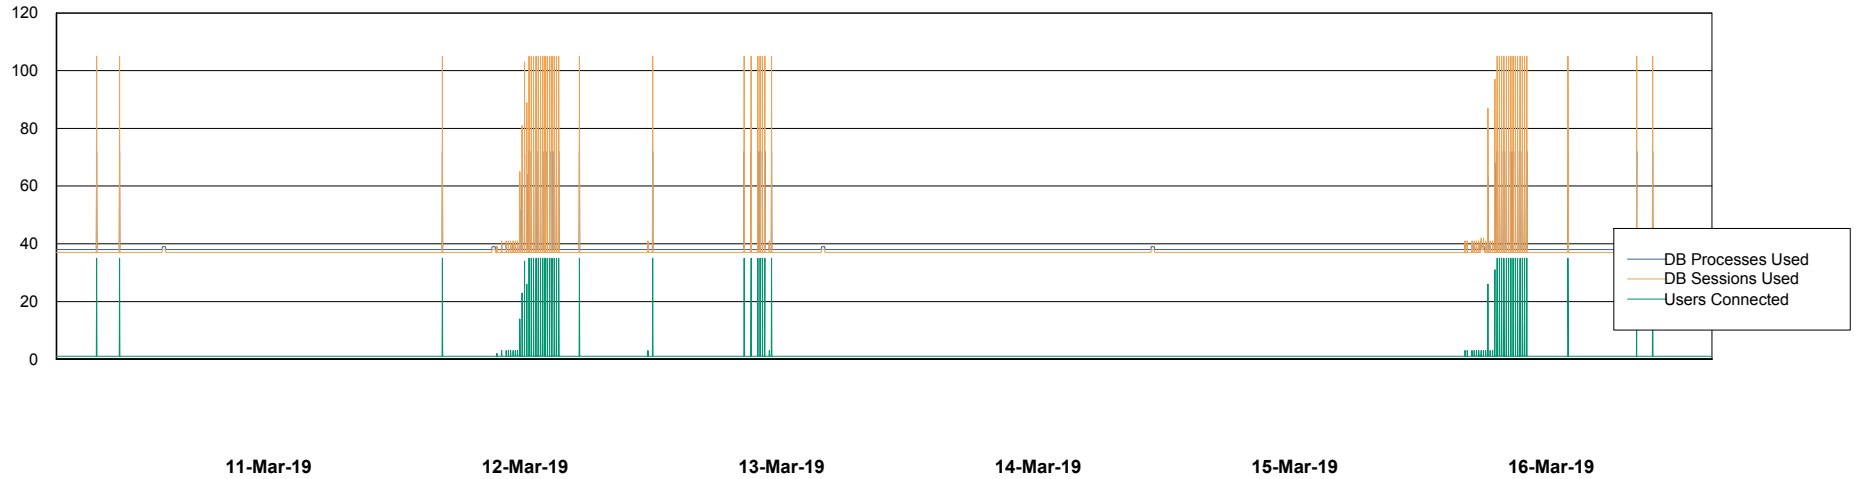

Weekly SLA Customer Report

Customer NIX_Production
Database ID 51

Database Performance NIXDB_BI

Weekly SLA Customer Report

Customer NIX_Production
Database ID 51

Database Performance NIXDB_Production

Weekly SLA Customer Report

Customer NIX_Production
Database ID 51

Database Performance NIXDB_Standby

Weekly SLA Customer Report

Customer NIX_Production
Database ID 51

DATABASE SIZE NIXDB_BI

Database growth over last month

DATABASE SIZE NIXDB_Production