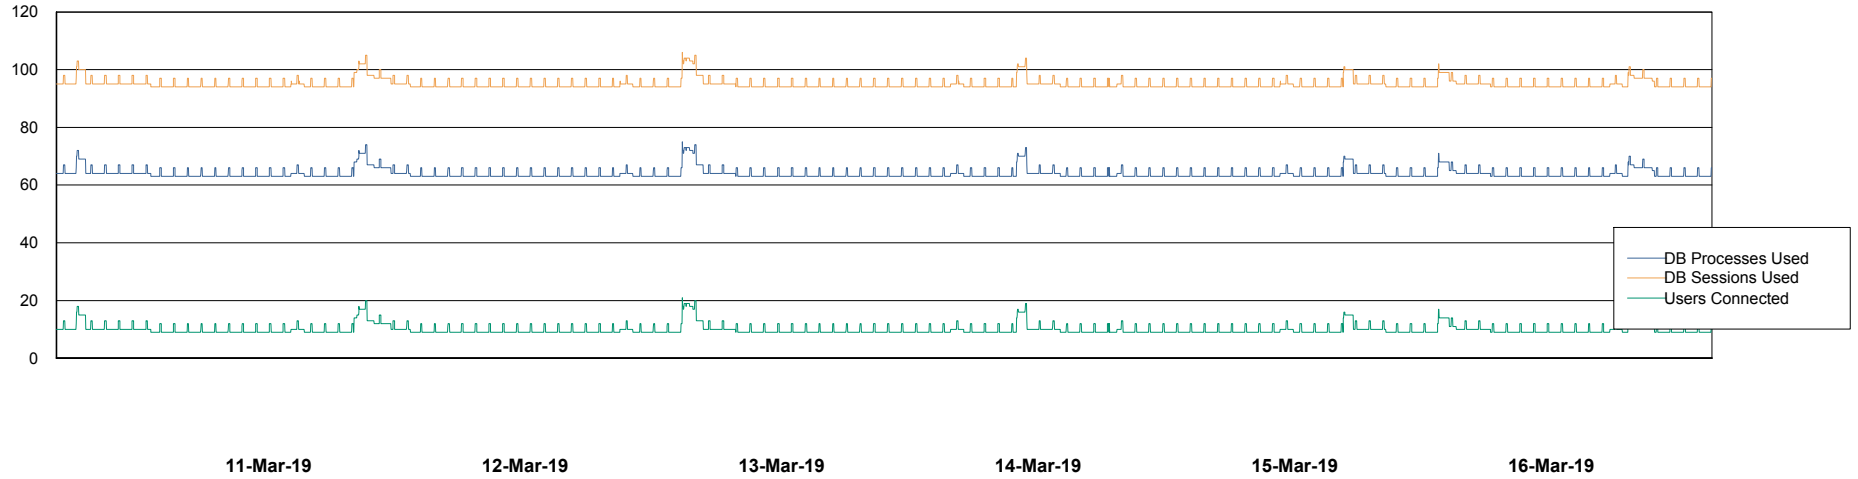

Database Performance LLGDB_Standby

DB Processes Max 1,000
DB Sessions Max 1,536