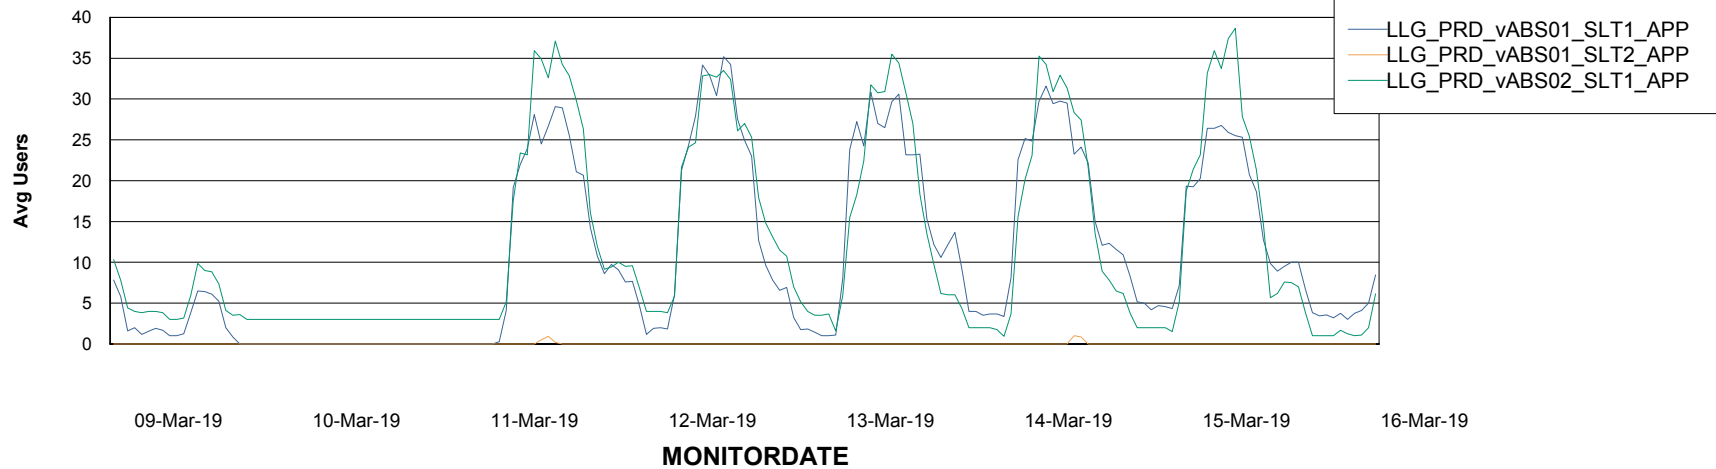

Avg users per day per ABS server