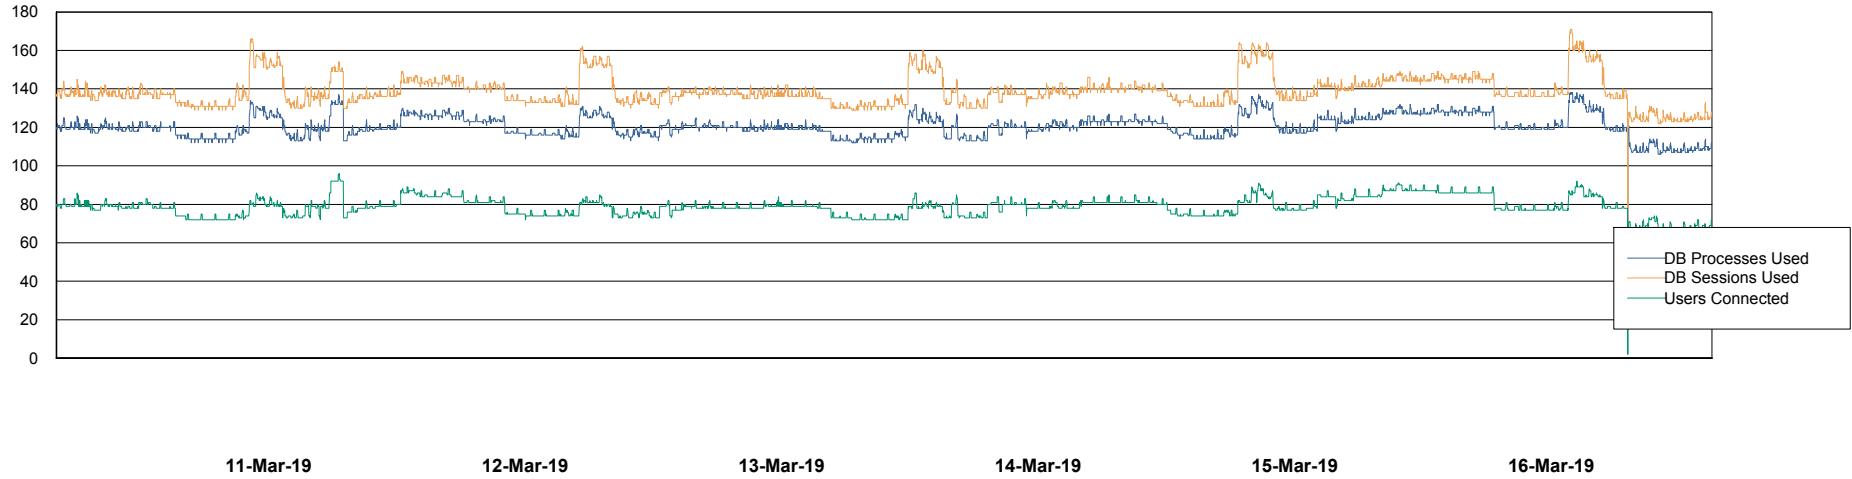

Database Performance LLGDB_Production

DB Processes Max 520
DB Sessions Max 804