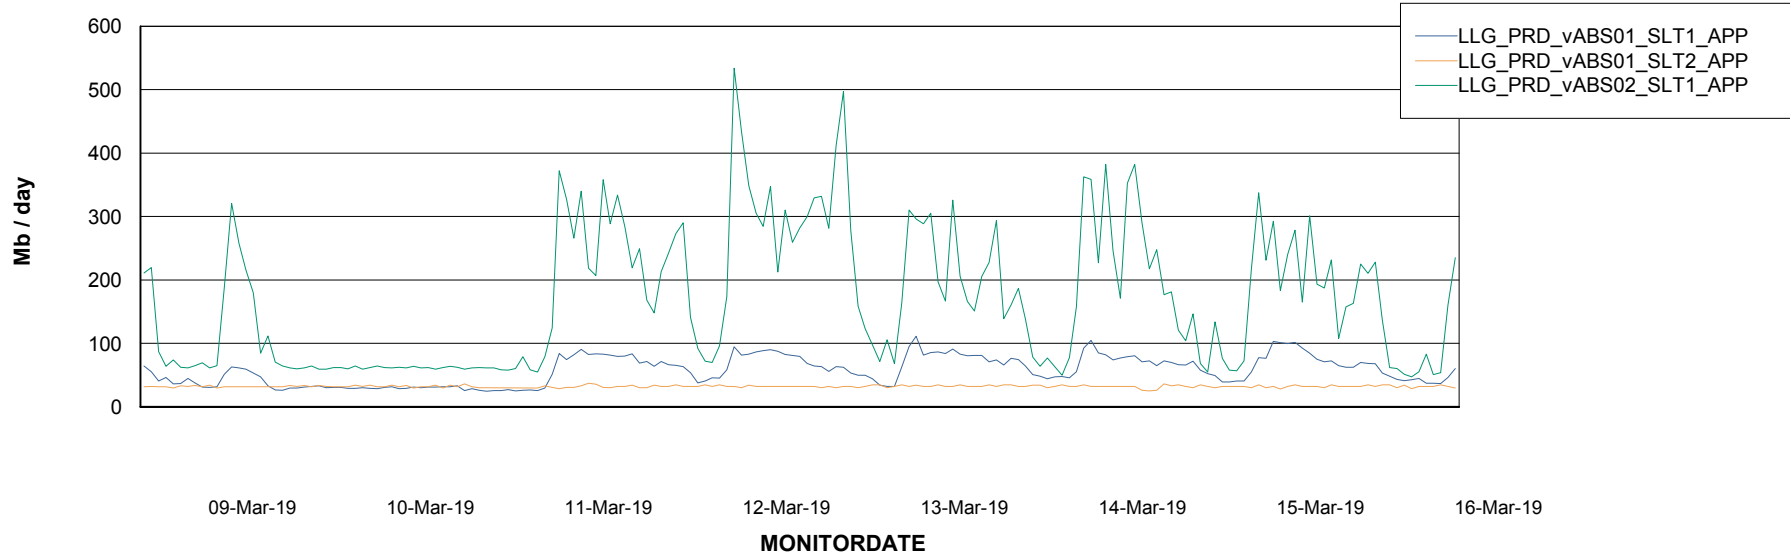

ABSolute Application Server Services

Avg memory used per ABS Server Service