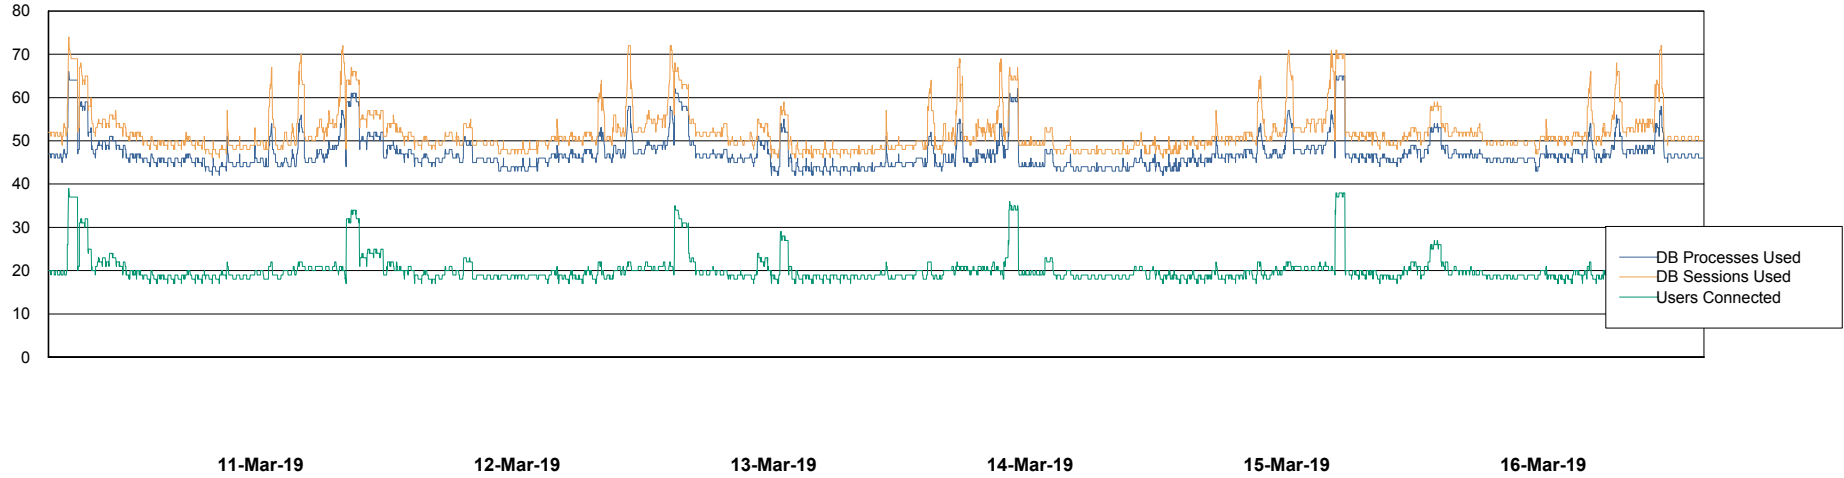

Database Performance LLGDBBI_Production

DB Processes Max 500
DB Sessions Max 780