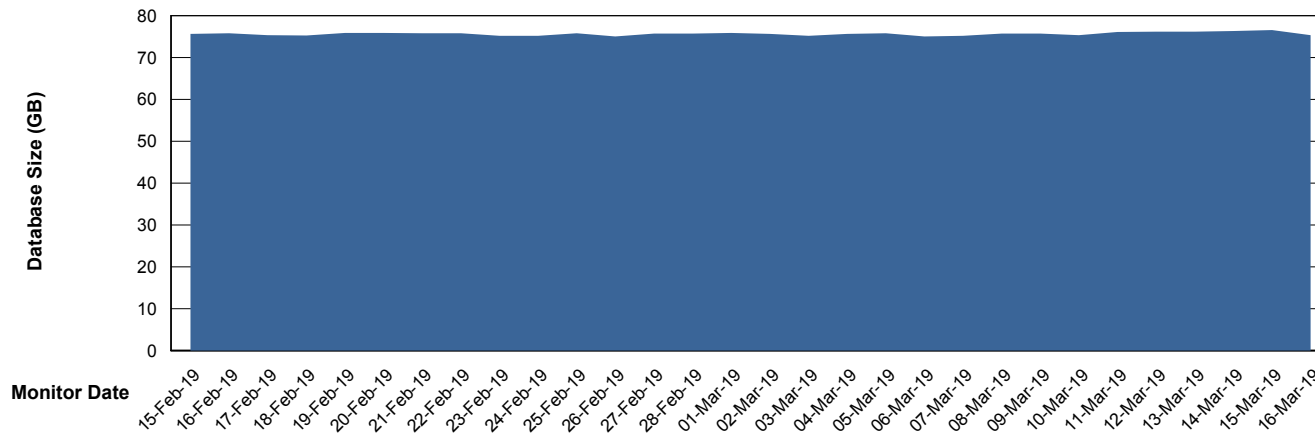

# Weekly SLA Customer Report

Customer LLG\_Production  
Database ID 53

DATABASE SIZE LLGDB\_Production

### Database growth over last month

DATABASE SIZE LLGDBBI\_Production

### Database growth over last month