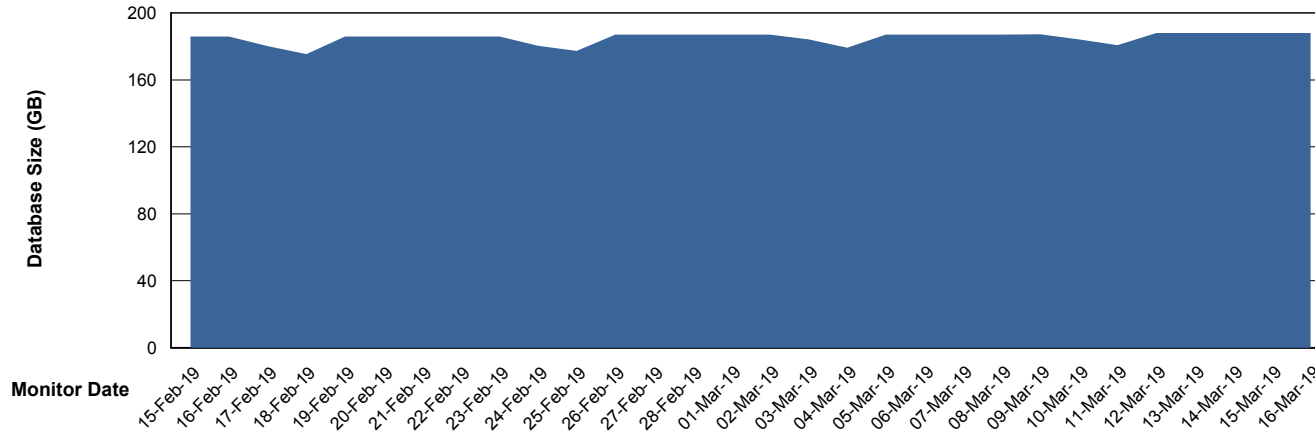

DATABASE SIZE LLGDB_Production

Database growth over last month