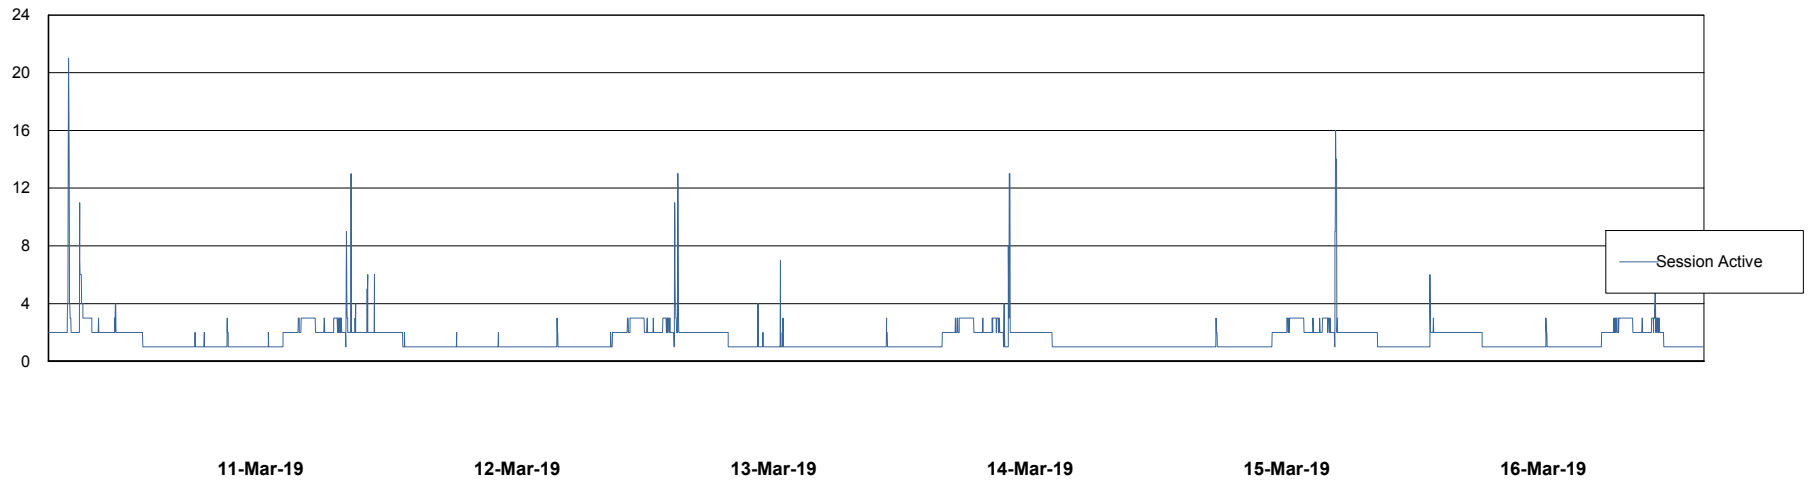

Database Performance LLGDBBI_Production

DB Processes Max 500
DB Sessions Max 780