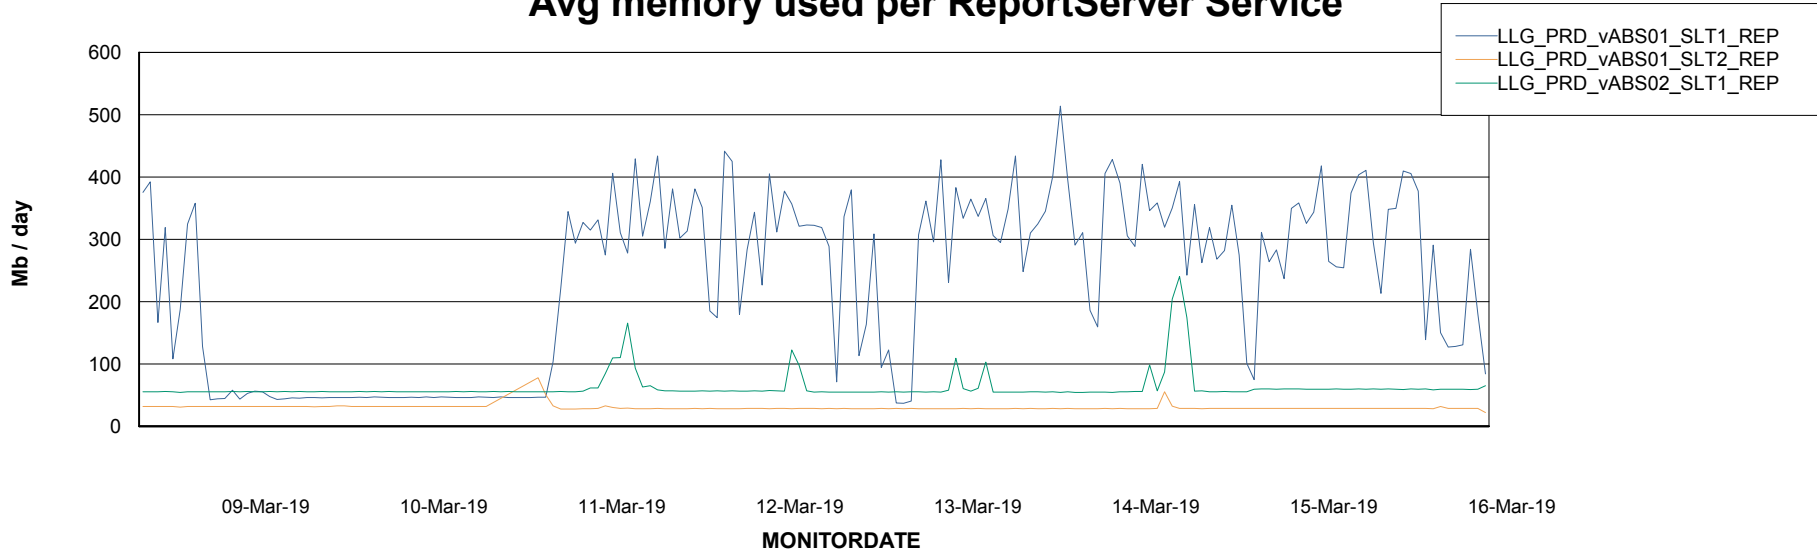

ABSSolute Application ReportServer Services

Avg memory used per ReportServer Service