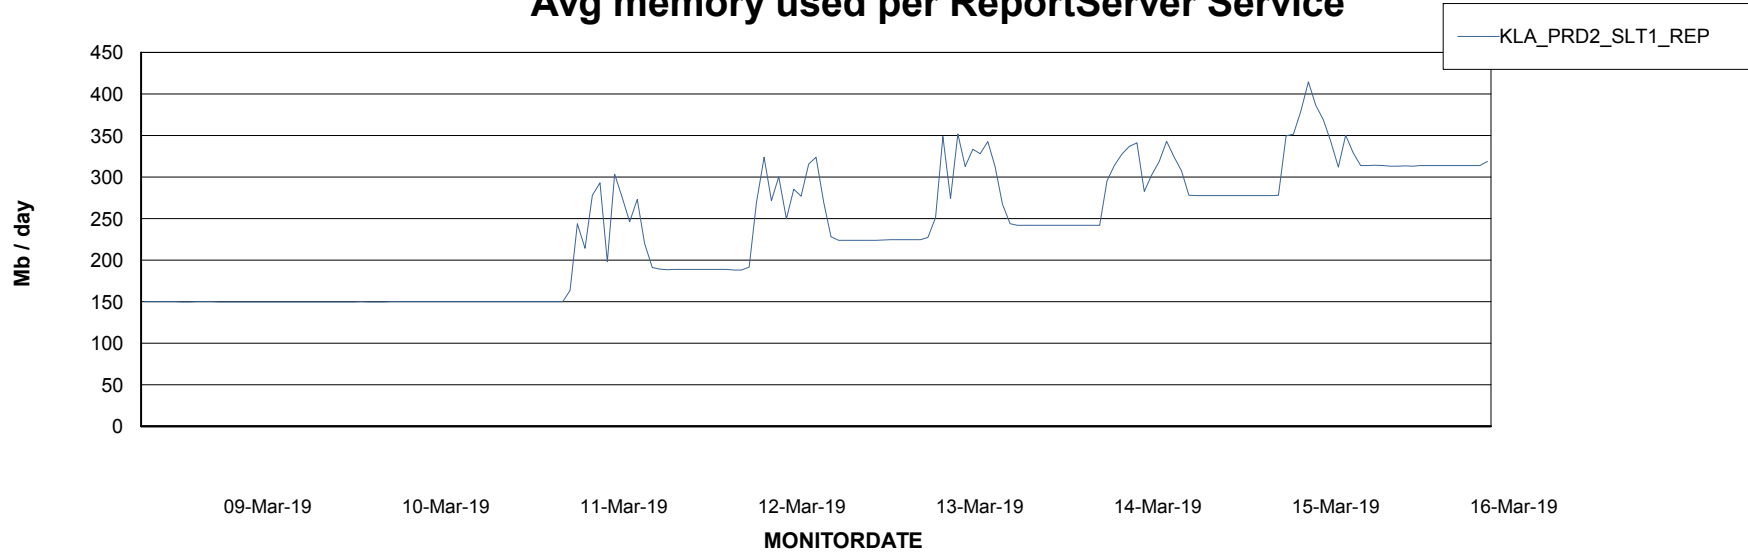

ABSSolute Application ReportServer Services

Avg memory used per ReportServer Service