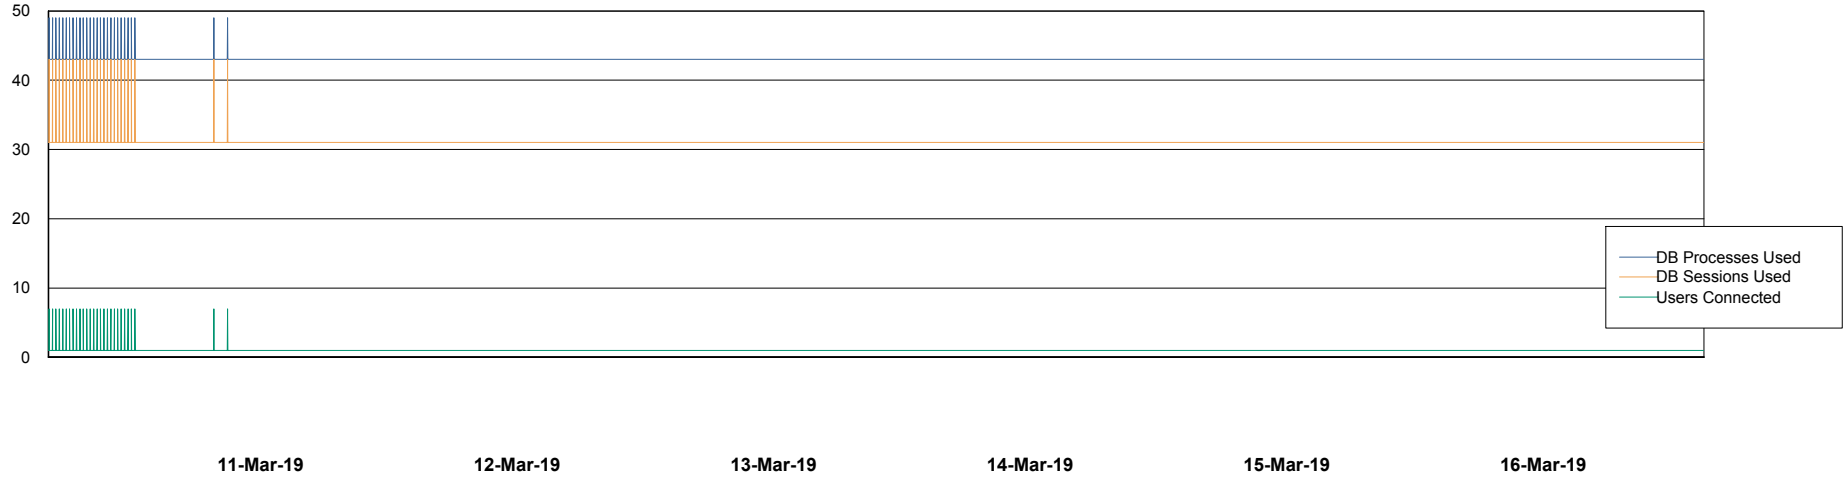

Database Performance KLADB_Standby

DB Processes Max 500
DB Sessions Max 772