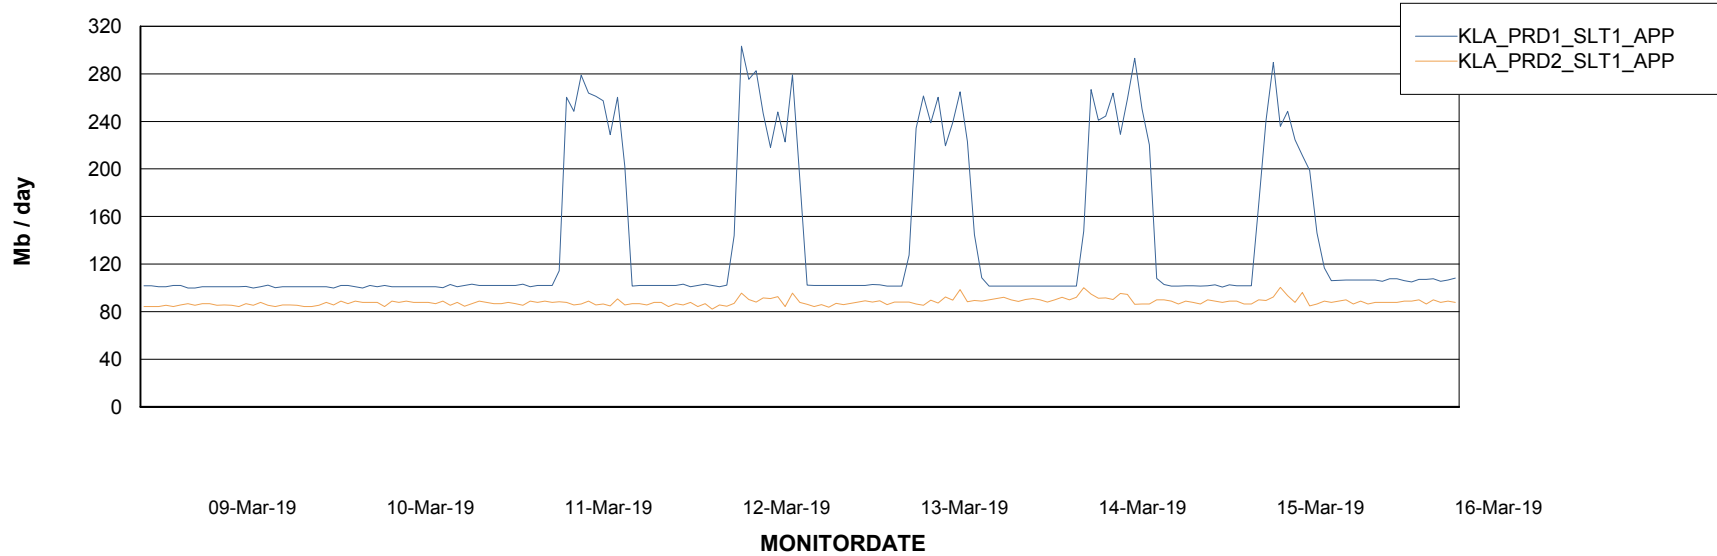

ABSSolute Application Server Services

Avg memory used per ABS Server Service