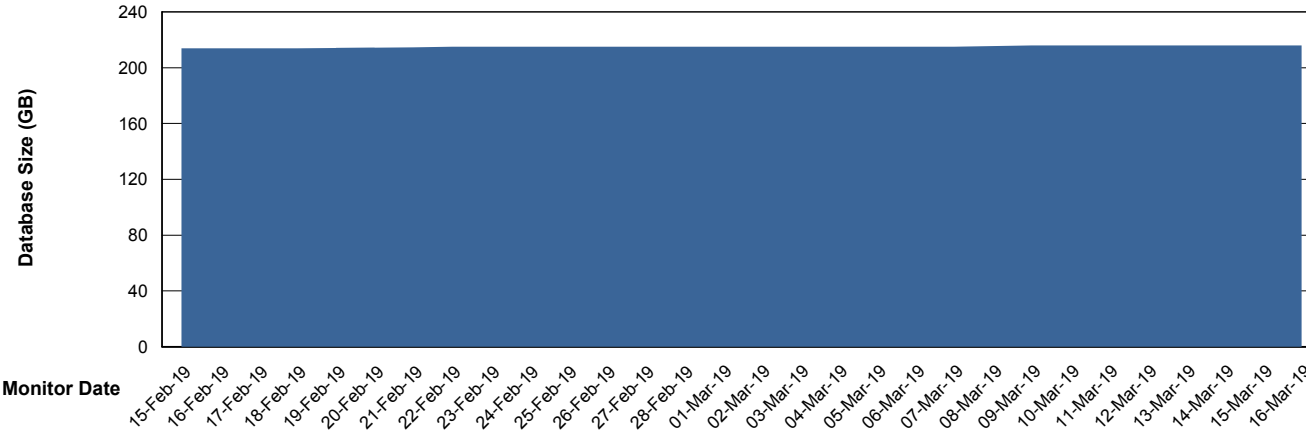

DATABASE SIZE FISDB_Production

Database growth over last month

Database Tablespace FISDB_Production

Date	Tablespace Name	Filesize (Gb)	Usedsize (Gb)	Percentage free
16-Mar-19	ABSDATA	105	90	14
	INDX	143	126	12
15-Mar-19	ABSDATA	105	90	14
	INDX	143	126	12
14-Mar-19	ABSDATA	105	90	14
	INDX	143	126	12
13-Mar-19	ABSDATA	105	90	14
	INDX	143	126	12
12-Mar-19	ABSDATA	105	90	14
	INDX	143	126	12
11-Mar-19	ABSDATA	105	90	14
	INDX	143	126	12
10-Mar-19	ABSDATA	105	90	14
	INDX	143	126	12