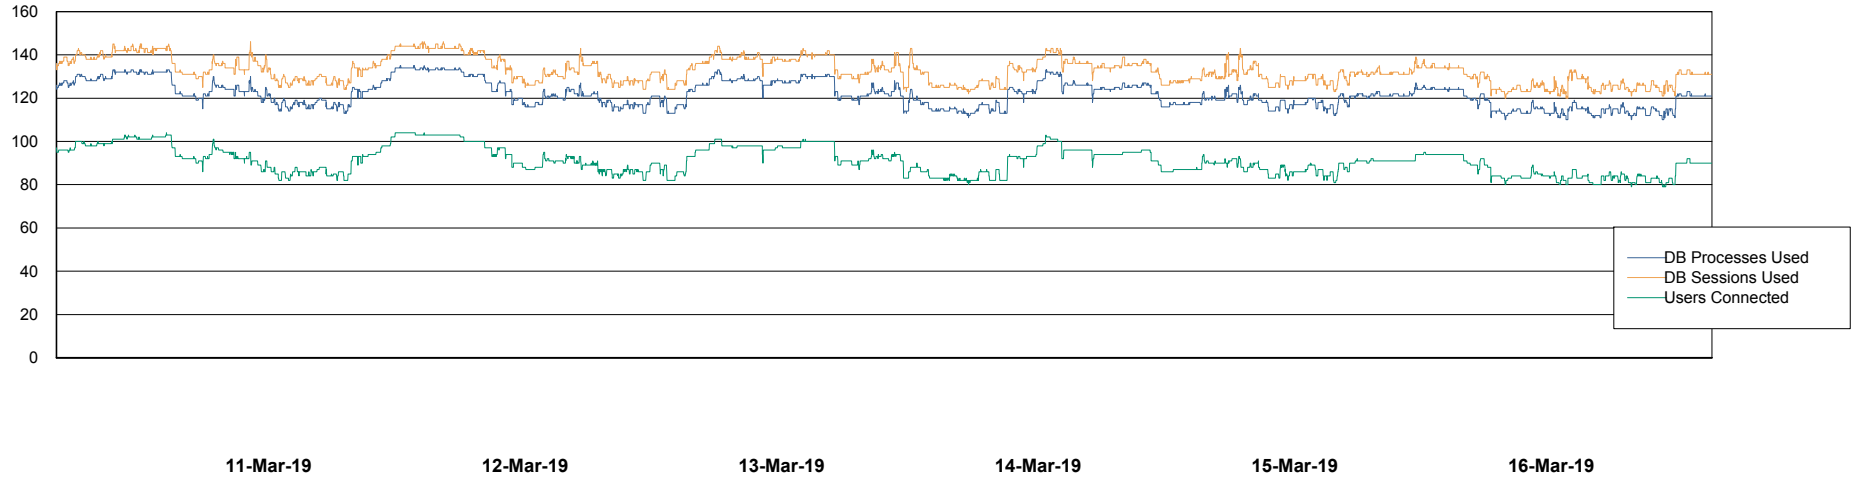

Database Performance FISDB_Production

DB Processes Max 150
DB Sessions Max 264