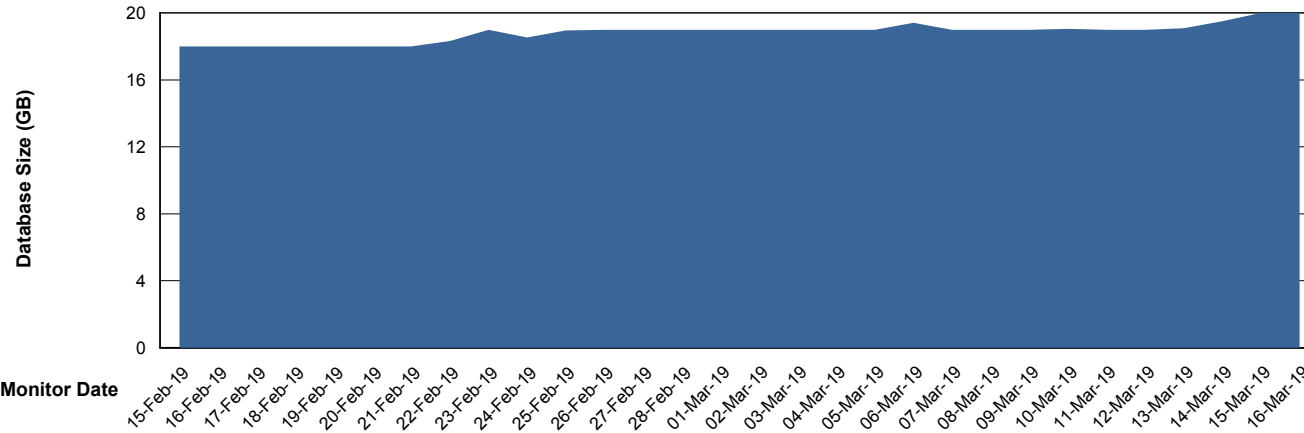

Database Performance ELJDB_Standby

DB Processes Max 600
DB Sessions Max 924

Weekly SLA Customer Report

Customer ELJ Production
 Database ID 72

DATABASE SIZE ELJDB_Production

Database growth over last month

Database Tablespace ELJDB_Production

Date	Tablespace Name	Filesize (Gb)	Usedsize (Gb)	Percentage free
16-Mar-19	ABSDATA	18	16	11
	INDX	4	1	75
15-Mar-19	ABSDATA	18	16	11
	INDX	4	1	75
14-Mar-19	ABSDATA	18	16	11
	INDX	4	1	75
13-Mar-19	ABSDATA	18	16	11
	INDX	4	1	75
12-Mar-19	ABSDATA	18	16	11
	INDX	4	1	75
11-Mar-19	ABSDATA	18	16	11
	INDX	4	1	75
10-Mar-19	ABSDATA	18	16	11
	INDX	4	1	75