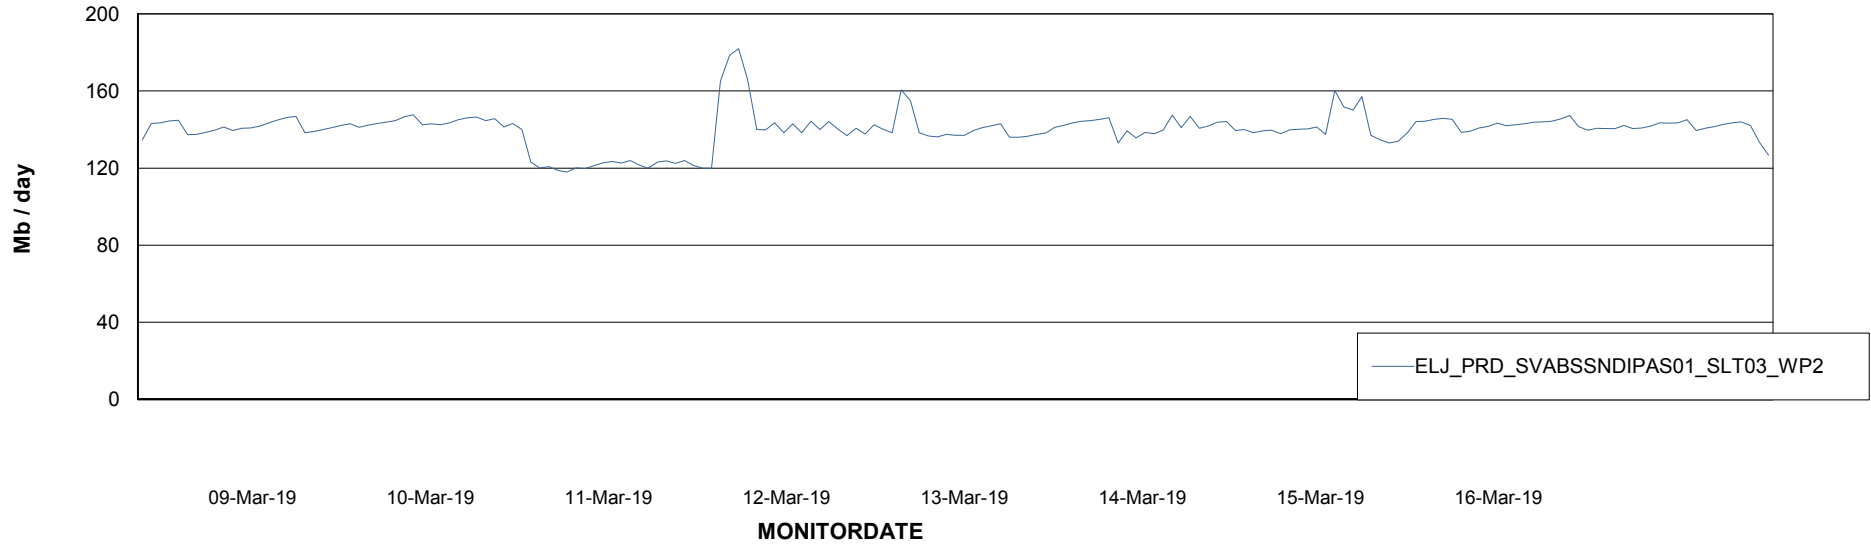

ABSSolute Application ReportServer Services

Avg memory used per ReportServer Service

Weekly SLA Customer Report

Customer ELJ Production
Database ID 72

ABSSolute Web Component Services

Avg memory used per ABS Web component