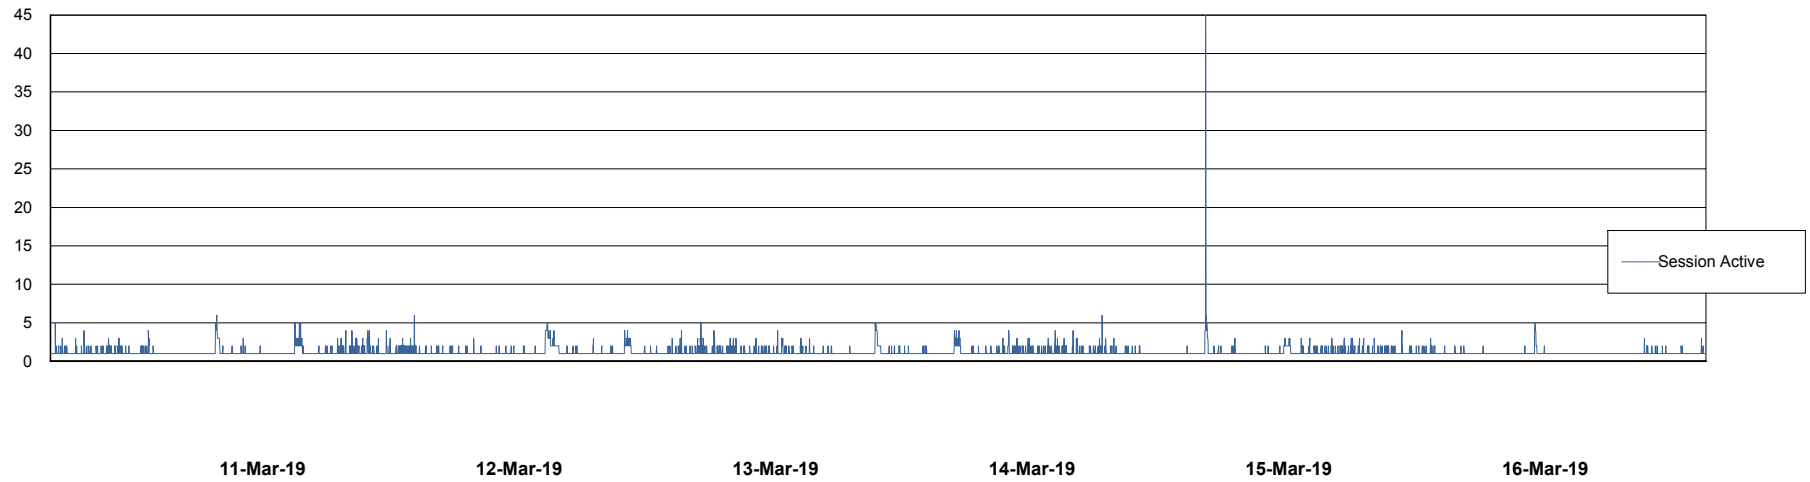

Database Performance ELJDB_Production

DB Processes Max 600
DB Sessions Max 924