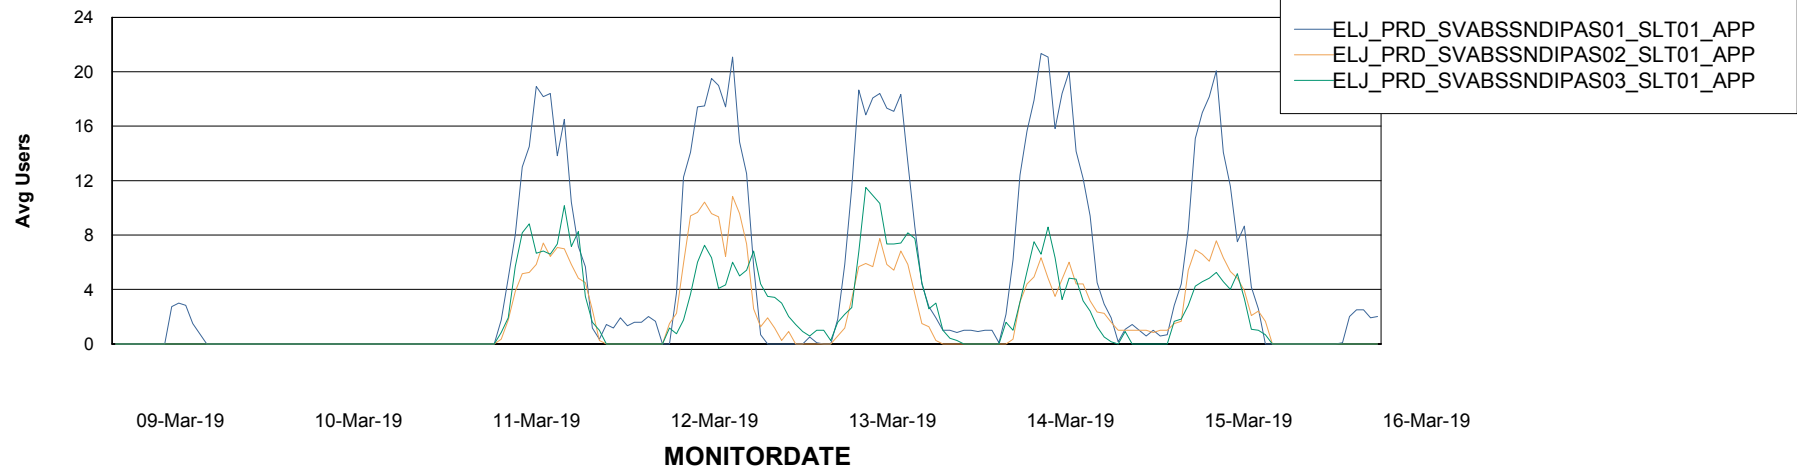

Weekly SLA Customer Report

Customer ELJ Production
Database ID 72

ABSolute Application Server Services

Avg memory used per ABS Server Service

Avg users per day per ABS server

Weekly SLA Customer Report

Customer ELJ Production
Database ID 72