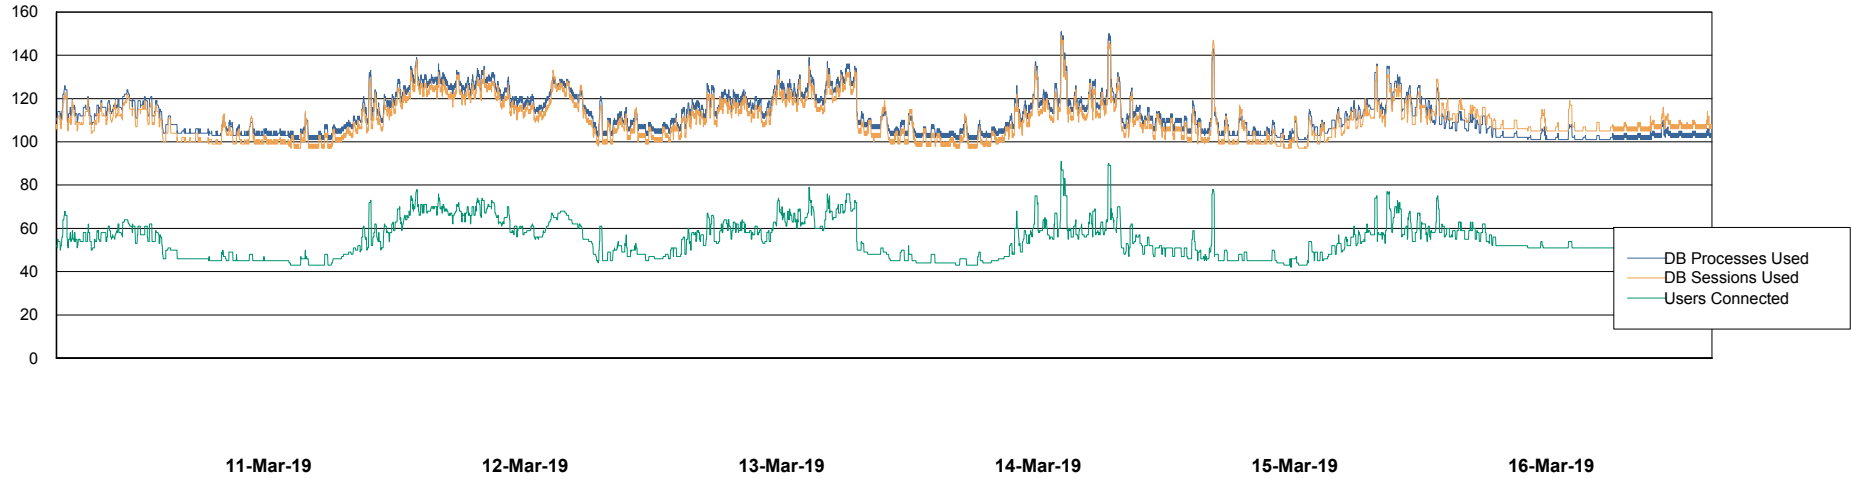

Database Performance ELJDB_Production

DB Processes Max 600
DB Sessions Max 924