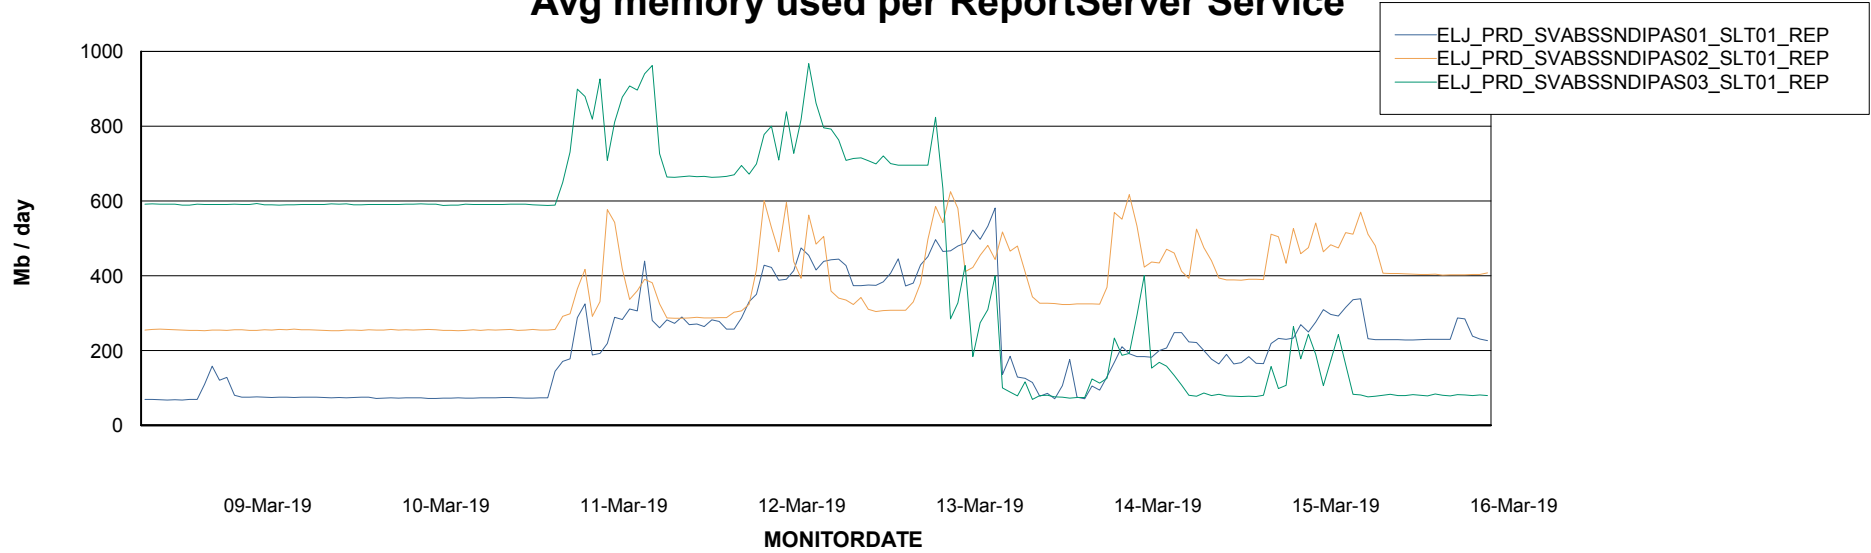

ABSSolute Application ReportServer Services

Avg memory used per ReportServer Service