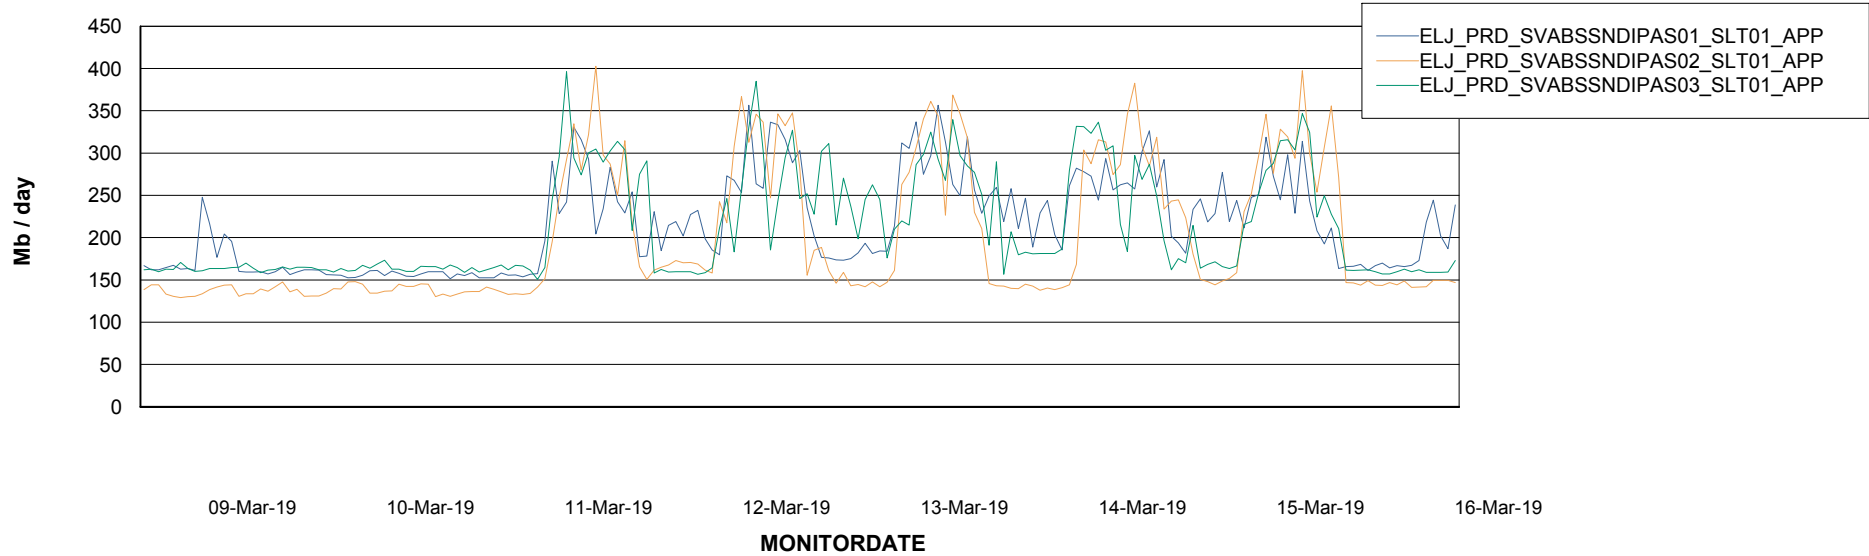

ABSolute Application Server Services

Avg memory used per ABS Server Service