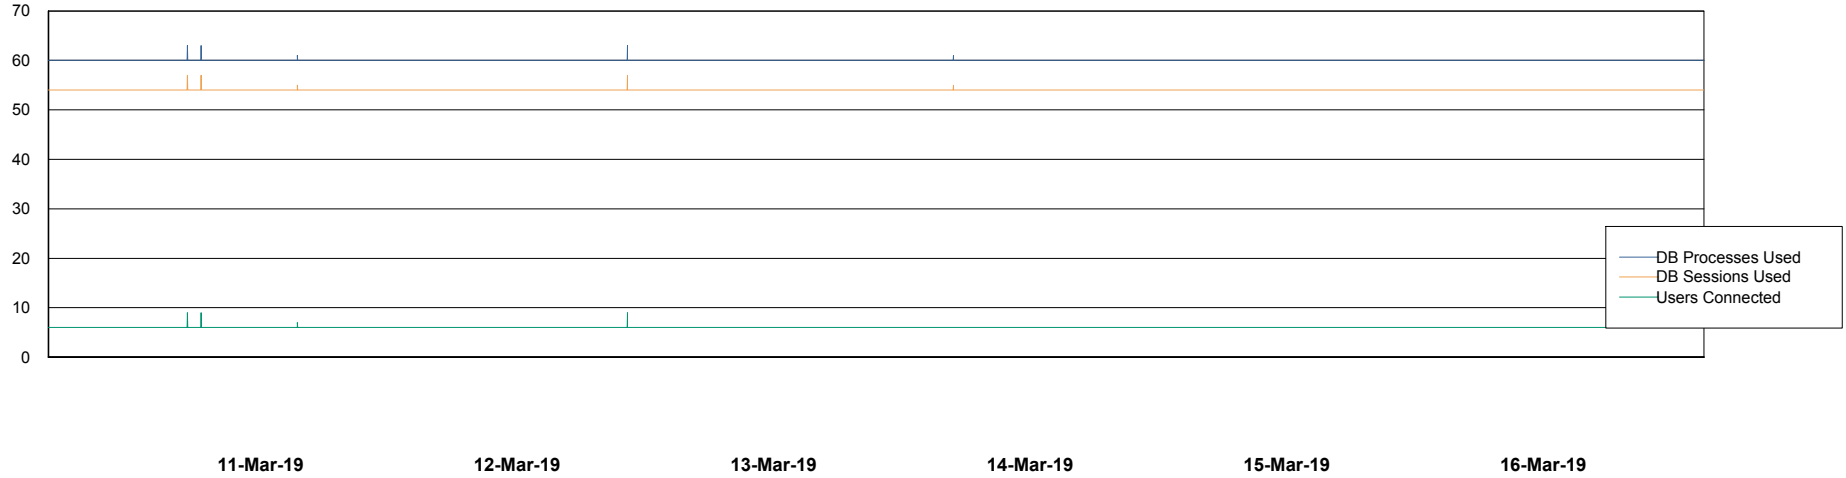

Database Performance ELJDB_Standby

DB Processes Max 600
DB Sessions Max 924