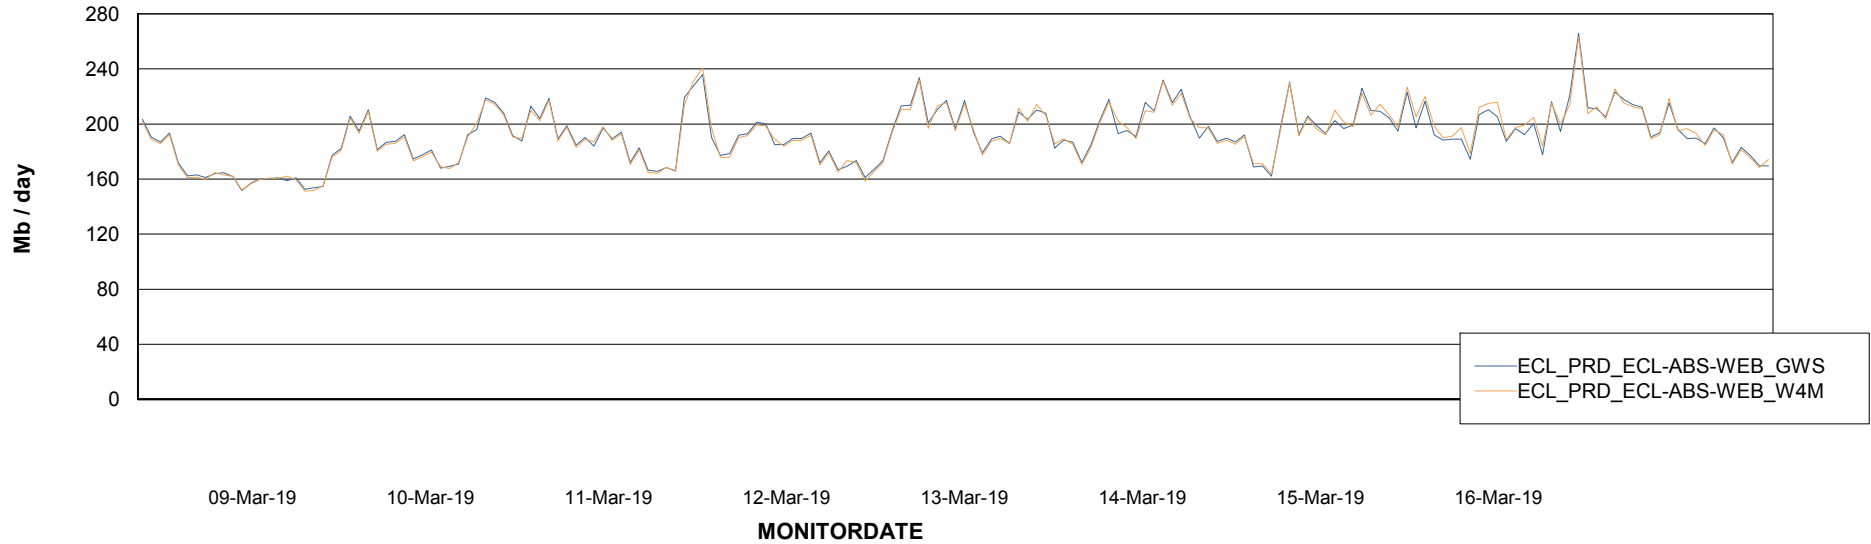

ABSSolute Web Component Services

Avg memory used per ABS Web component