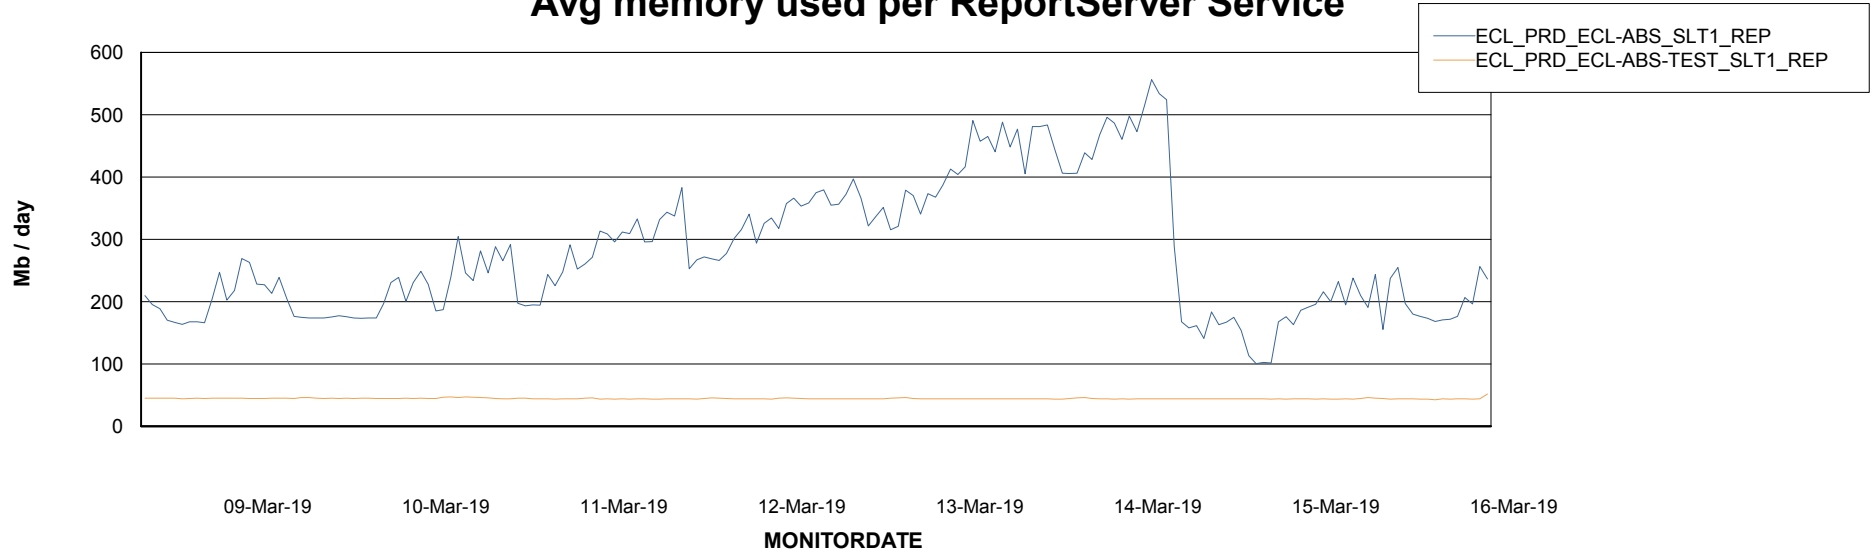

Avg memory used per ABS Server Service

Avg users per day per ABS server

Weekly SLA Customer Report

Customer ECL Production
Database ID 77

ABSSolute Application ReportServer Services

Avg memory used per ReportServer Service