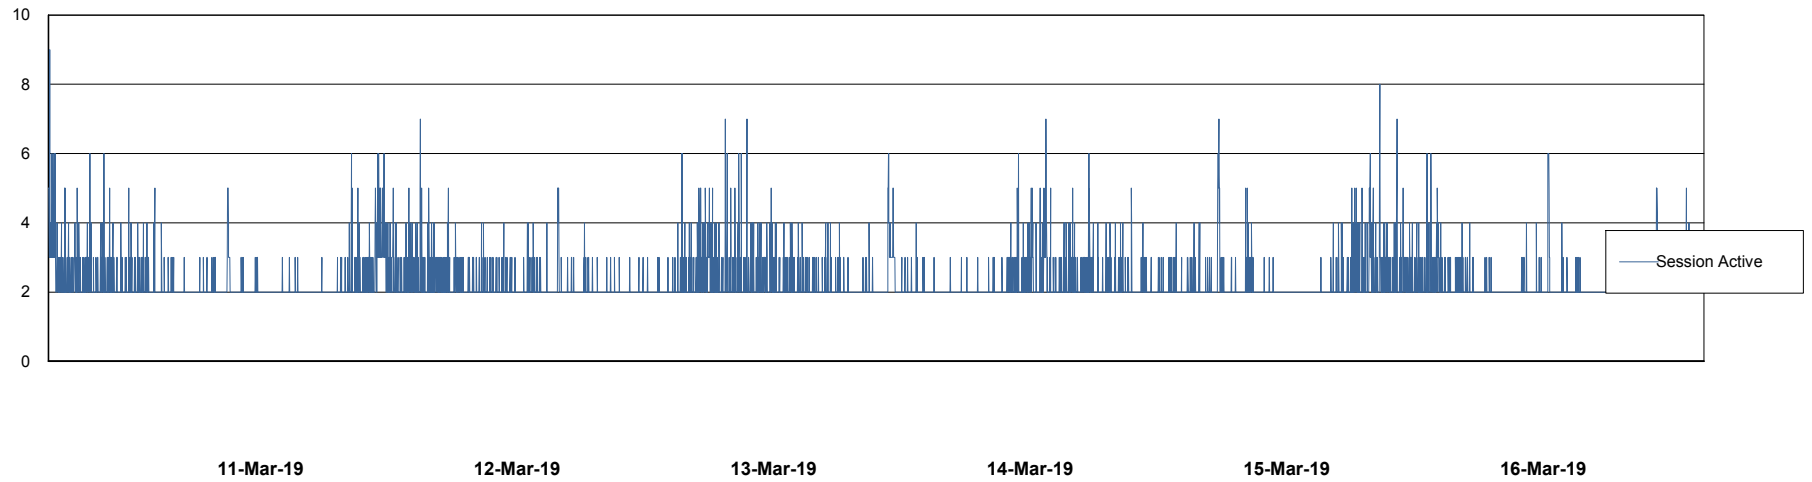

Weekly SLA Customer Report

Customer ECL Production
Database ID 77

Harddisk Usage ECL_PRD_ECL-ABS-WEB

	Free disk space on c: (%)	Total disk space on c: (Gb)
16-Mar-19	76	127
15-Mar-19	75	127
14-Mar-19	75	127
13-Mar-19	75	127
12-Mar-19	76	127
11-Mar-19	76	127
10-Mar-19	76	127

Weekly SLA Customer Report

Customer ECL Production
Database ID 77

Database Performance ECLDB_Production

DB Processes Max 300
DB Sessions Max 480

Weekly SLA Customer Report

Customer ECL Production
Database ID 77