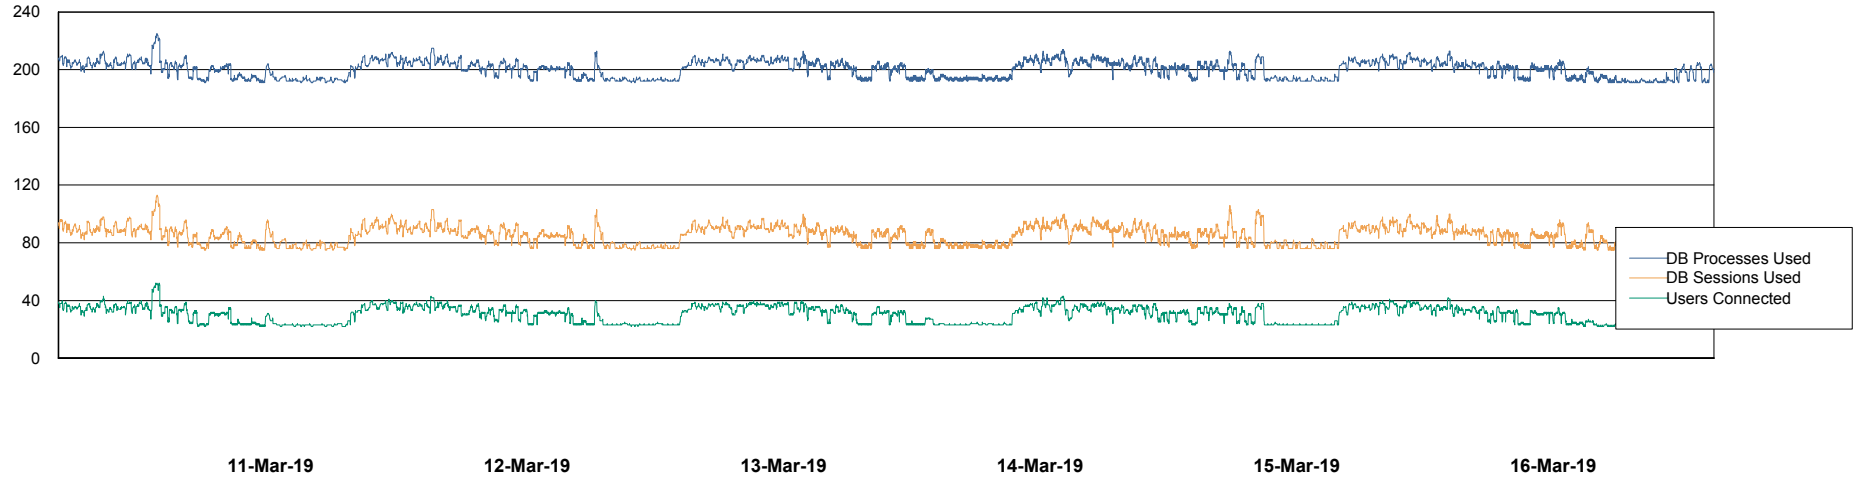

Weekly SLA Customer Report

Customer ECL Production
Database ID 77

Database Performance ECLDB_Production

DB Processes Max 300
DB Sessions Max 480

Weekly SLA Customer Report

Customer ECL Production
Database ID 77