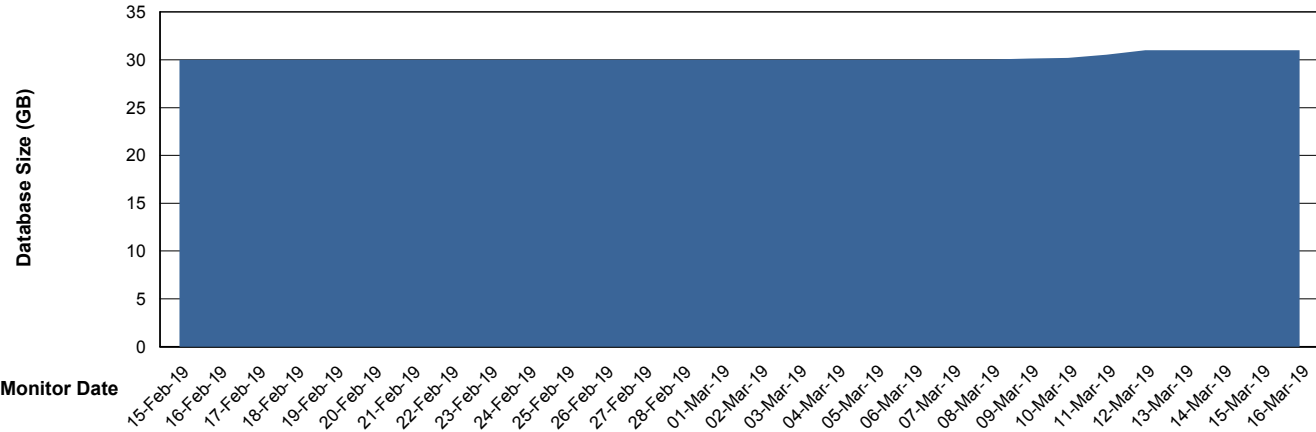

Database Performance ECLDB_Standby

DB Processes Max 300
DB Sessions Max 480

Weekly SLA Customer Report

Customer ECL Production
 Database ID 77

DATABASE SIZE ECLDB_Production

Database growth over last month

Database Tablespace ECLDB_Production

Date	Tablespace Name	Filesize (Gb)	Usedsize (Gb)	Percentage free
16-Mar-19	ABSDATA	33	28	15
	INDX	8	1	88
15-Mar-19	ABSDATA	33	28	15
	INDX	8	1	88
14-Mar-19	ABSDATA	33	27	18
	INDX	8	1	88
13-Mar-19	ABSDATA	33	27	18
	INDX	8	1	88
12-Mar-19	ABSDATA	33	27	18
	INDX	8	1	88
11-Mar-19	ABSDATA	33	27	18
	INDX	8	1	88
10-Mar-19	ABSDATA	33	27	18
	INDX	8	1	88