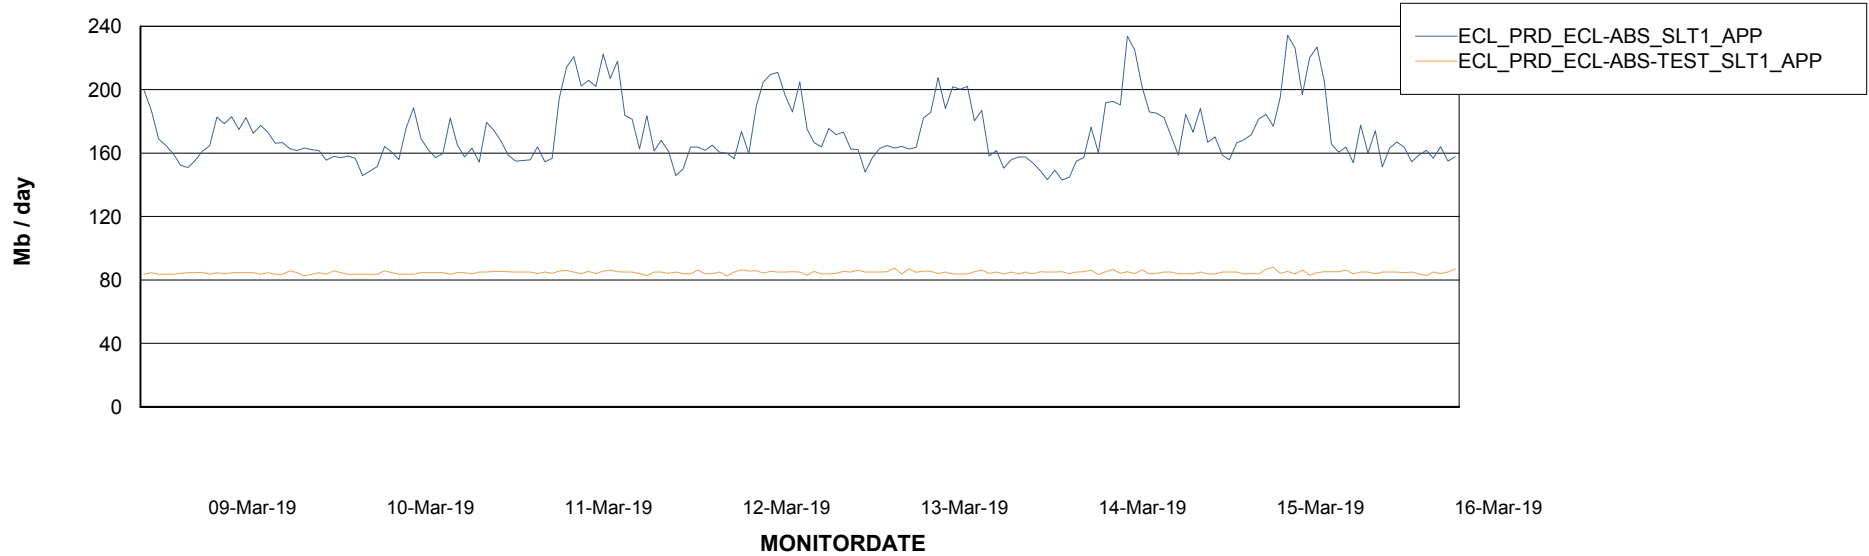

ABSSolute Application Server Services

Avg memory used per ABS Server Service