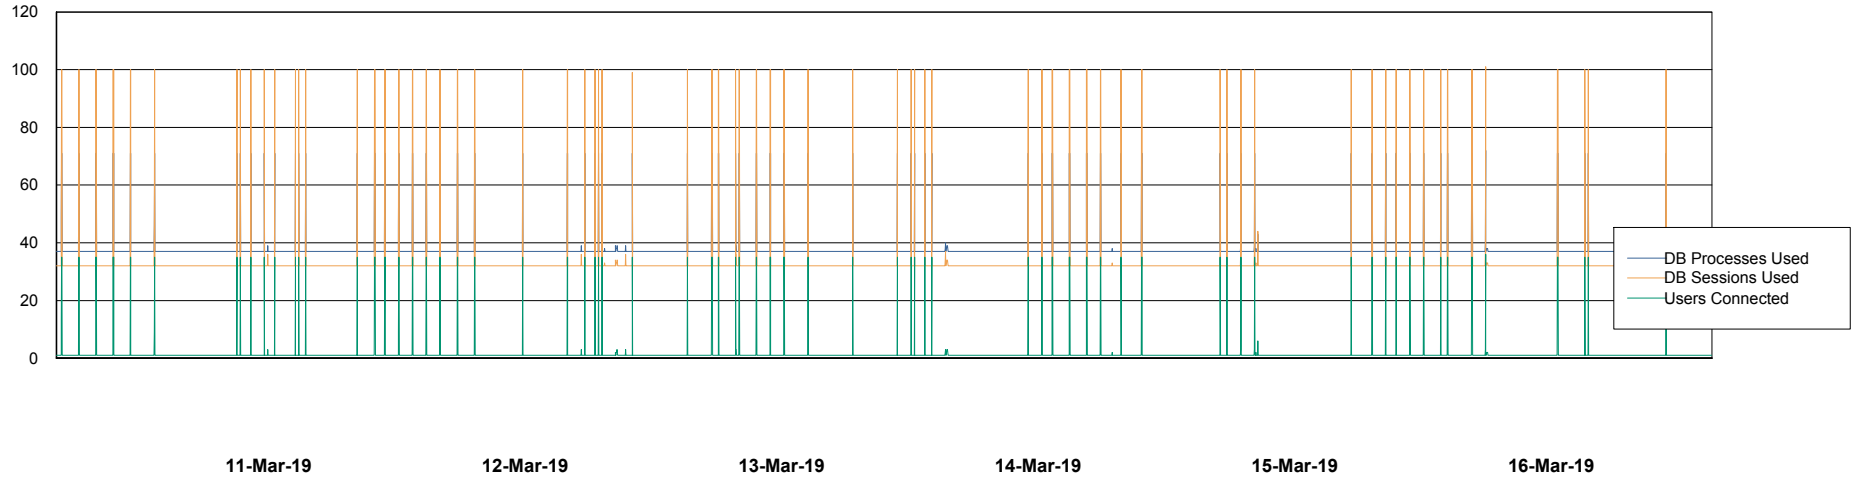

Weekly SLA Customer Report

Customer ECL Production
Database ID 77

Database Performance ECLDB_Production

DB Processes Max 300
DB Sessions Max 480

Weekly SLA Customer Report

Customer ECL Production
Database ID 77

Database Performance ECLDB_Standby

DB Processes Max 300
DB Sessions Max 480

Weekly SLA Customer Report

Customer ECL Production
 Database ID 77

DATABASE SIZE ECLDB_Production

Database growth over last month