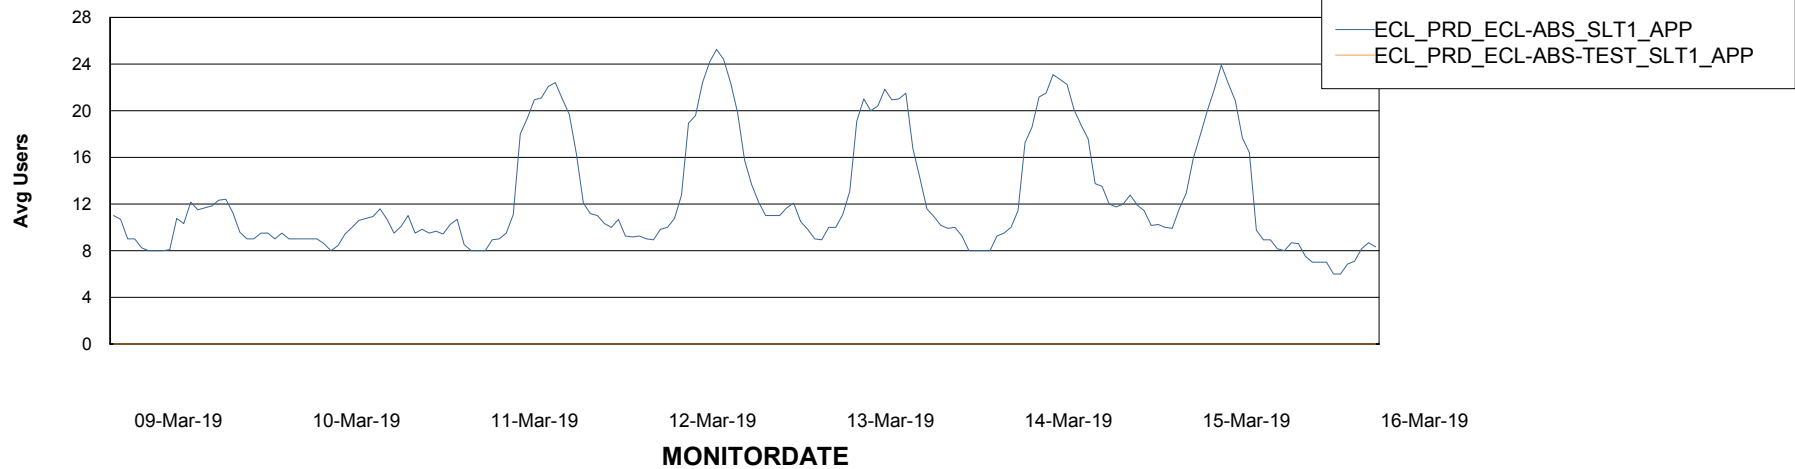

Avg users per day per ABS server