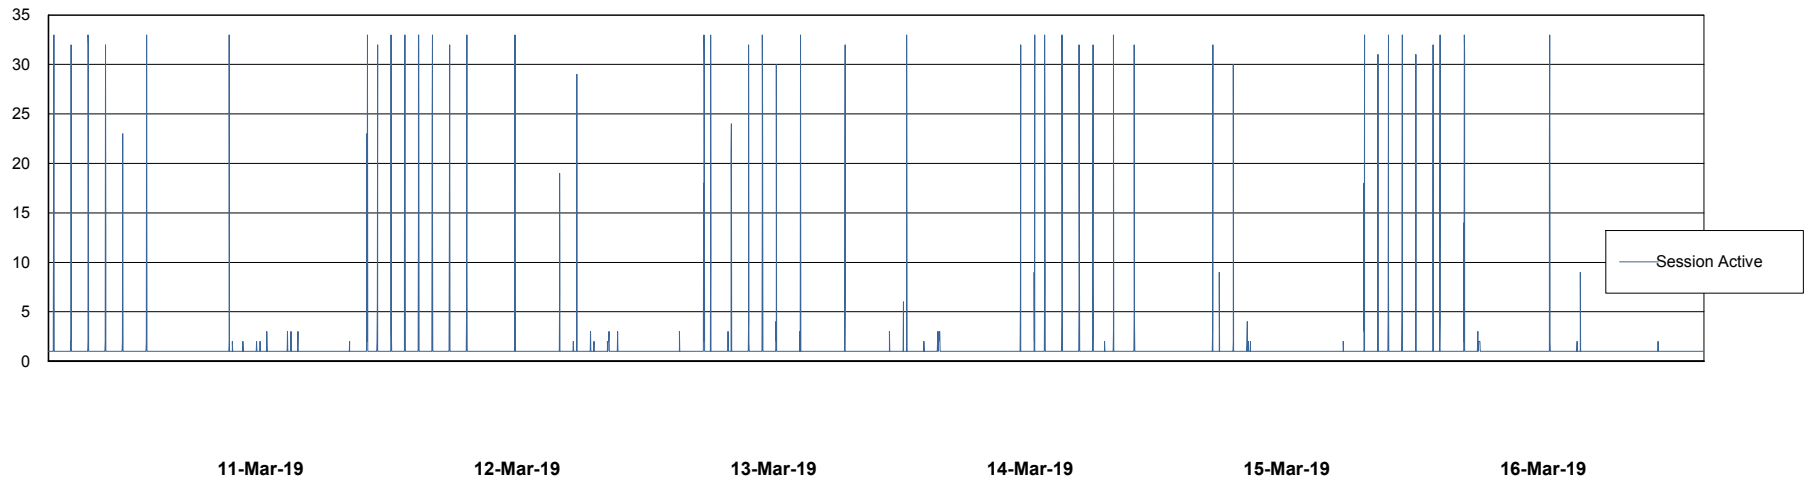

Database Performance ECLDB_Standby

DB Processes Max 300
DB Sessions Max 480