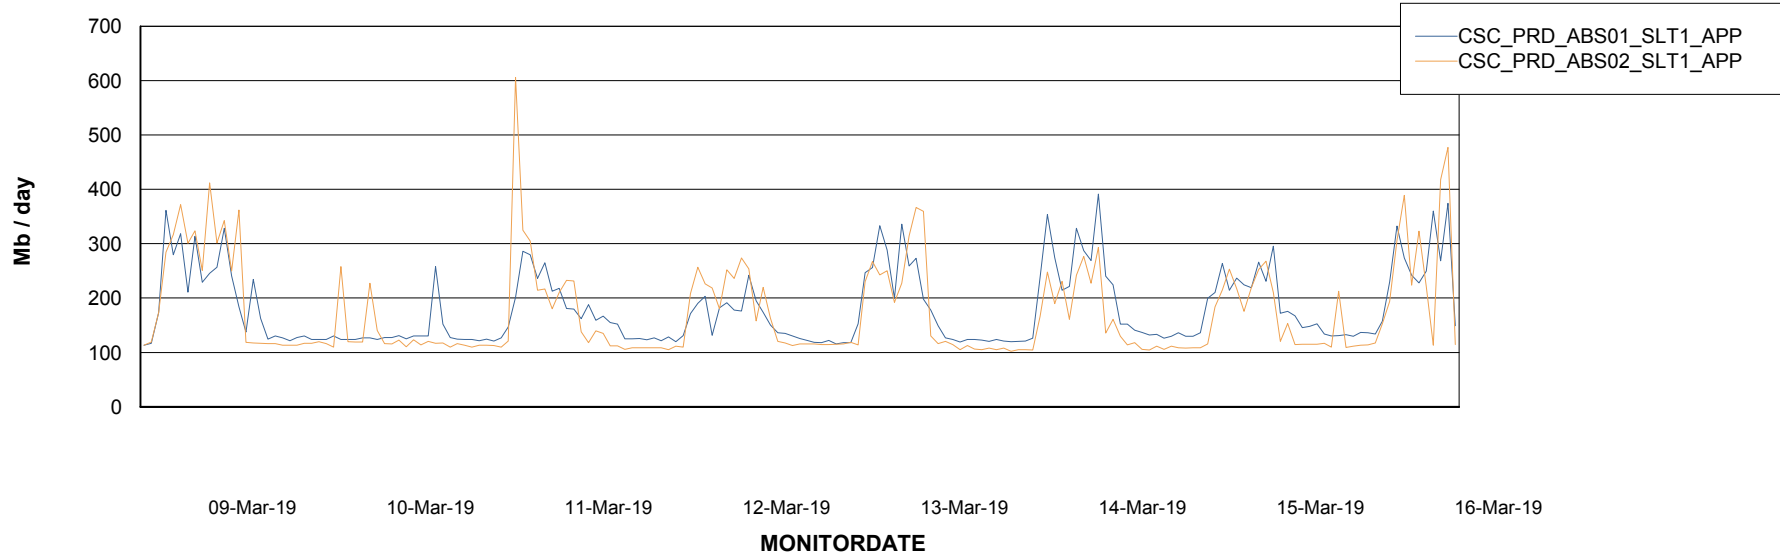

ABSSolute Application Server Services

Avg memory used per ABS Server Service