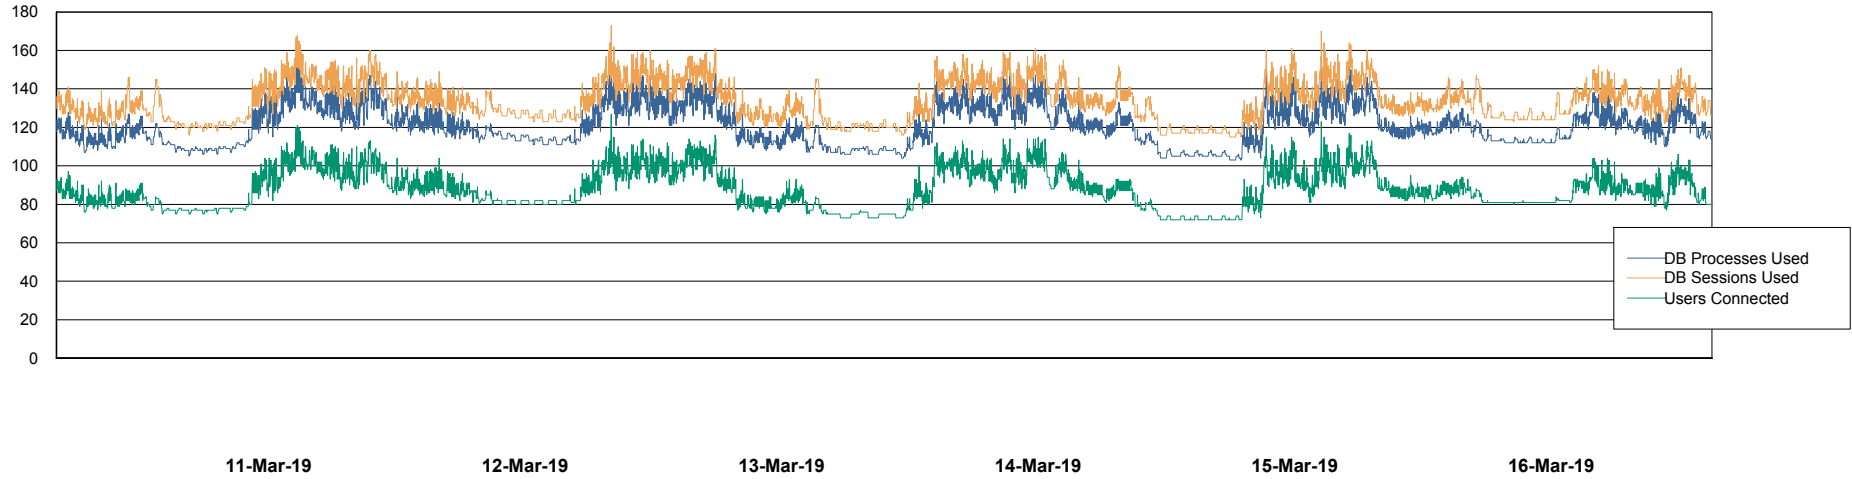

Database Performance CSCDB_Primary

DB Processes Max 500
DB Sessions Max 800