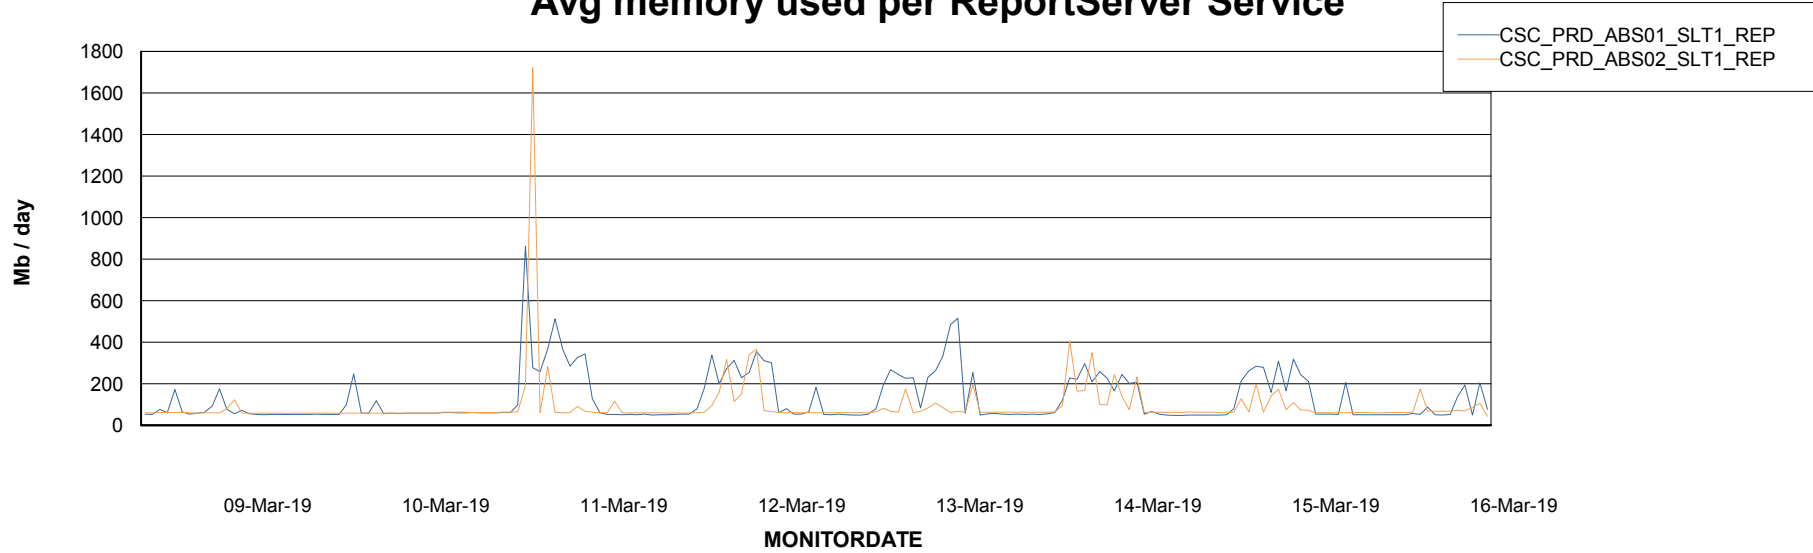

ABSSolute Application ReportServer Services

Avg memory used per ReportServer Service