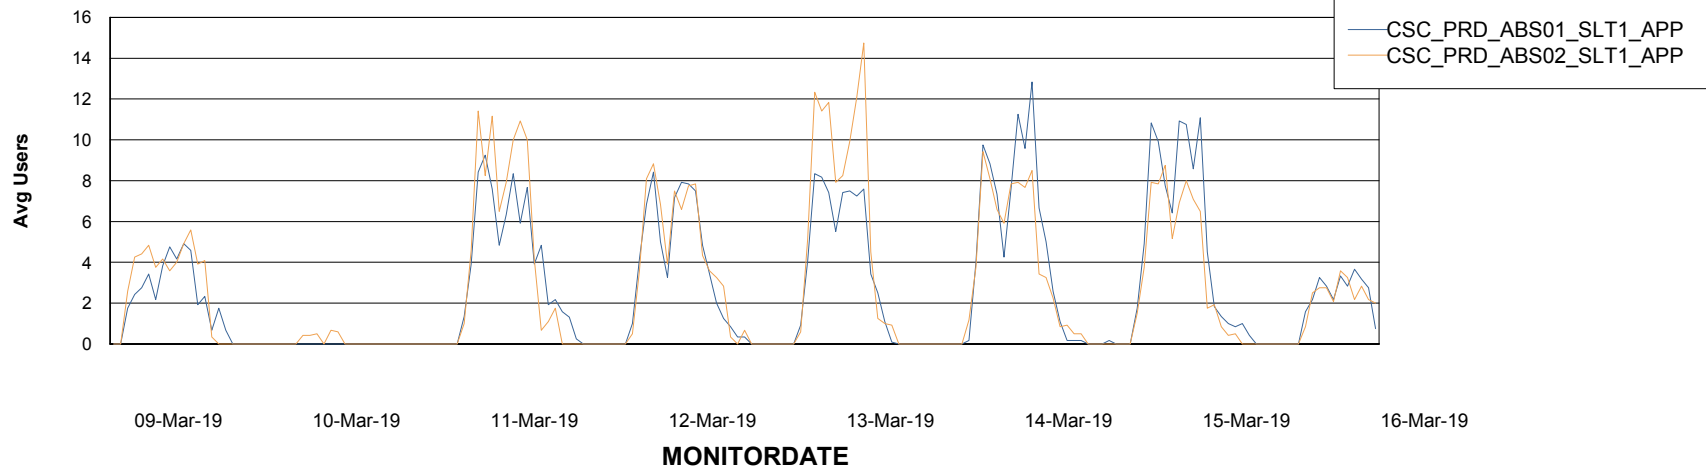

Weekly SLA Customer Report

Customer CSC_Production
Database ID 50

ABSSolute Application Server Services

Avg memory used per ABS Server Service

Avg users per day per ABS server

Weekly SLA Customer Report

Customer CSC_Production
Database ID 50