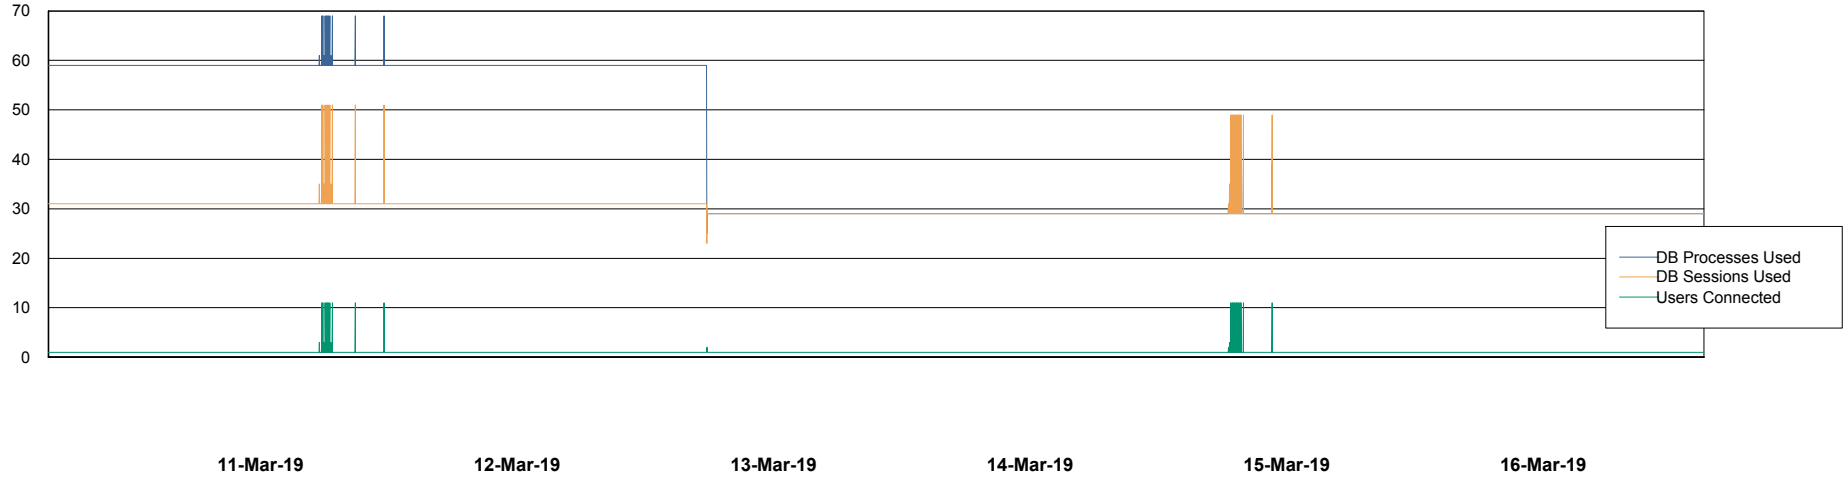

Database Performance BOHABS02_DB_Standby

DB Processes Max 500
DB Sessions Max 776