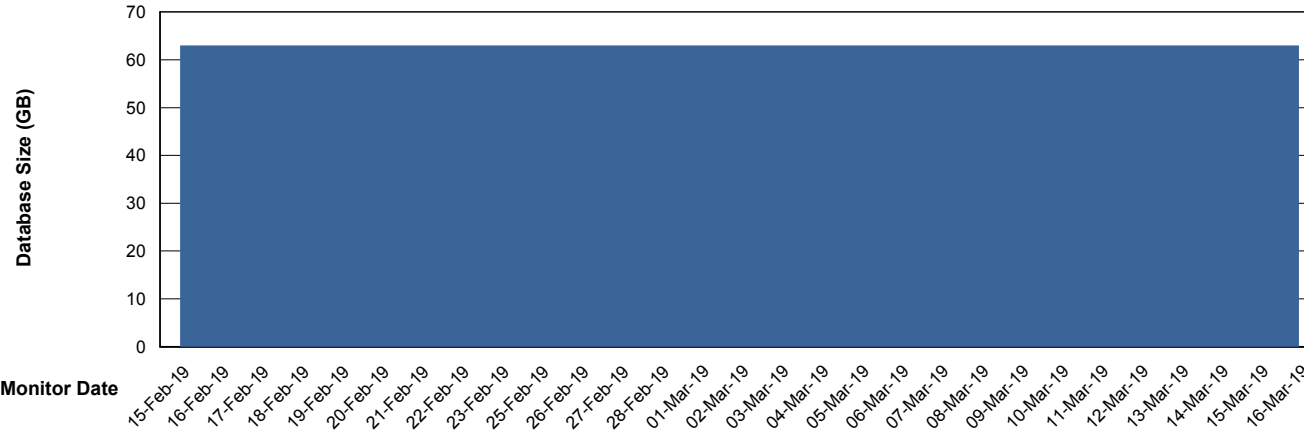

## Database Performance BOHABS02\_DB\_Standby

DB Processes Max 500  
DB Sessions Max 776

# Weekly SLA Customer Report

Customer BOH\_Production  
 Database ID 55

DATABASE SIZE BOHABS01\_DB\_Primary

Database growth over last month

Database Tablespace BOHABS01\_DB\_Primary

Date	Tablespace Name	Filesize (Gb)	Usedsize (Gb)	Percentage free
16-Mar-19	ABSDATA	48	25	48
	INDX	44	36	18
15-Mar-19	ABSDATA	48	25	48
	INDX	44	36	18
14-Mar-19	ABSDATA	48	25	48
	INDX	44	36	18
13-Mar-19	ABSDATA	48	25	48
	INDX	44	36	18
12-Mar-19	ABSDATA	48	25	48
	INDX	44	36	18
11-Mar-19	ABSDATA	48	25	48
	INDX	44	36	18
10-Mar-19	ABSDATA	48	25	48
	INDX	44	36	18