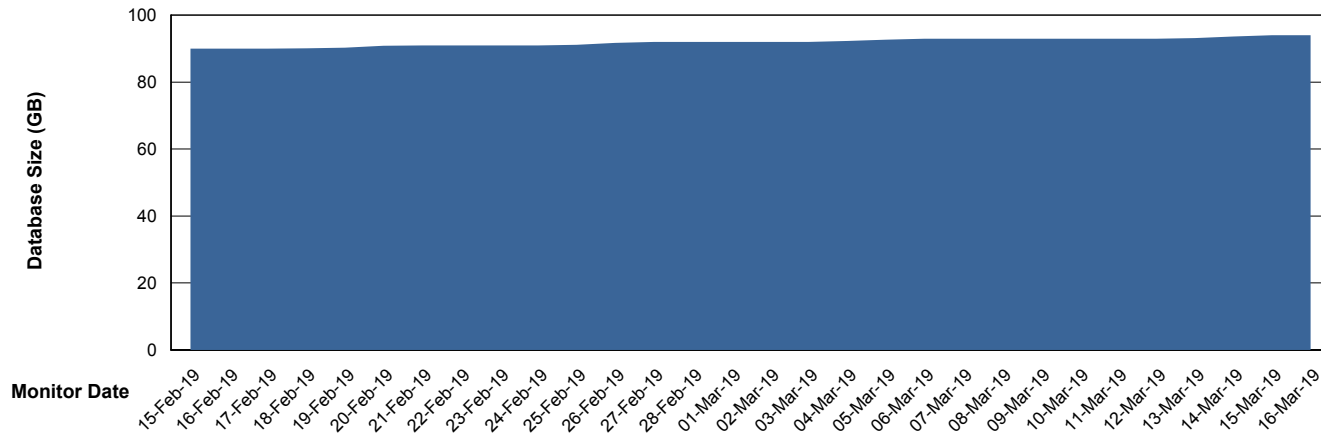

# Weekly SLA Customer Report

Customer BGG\_Production  
Database ID 58

DATABASE SIZE BGGDB\_BI

### Database growth over last month

DATABASE SIZE BGGDB\_Production

### Database growth over last month