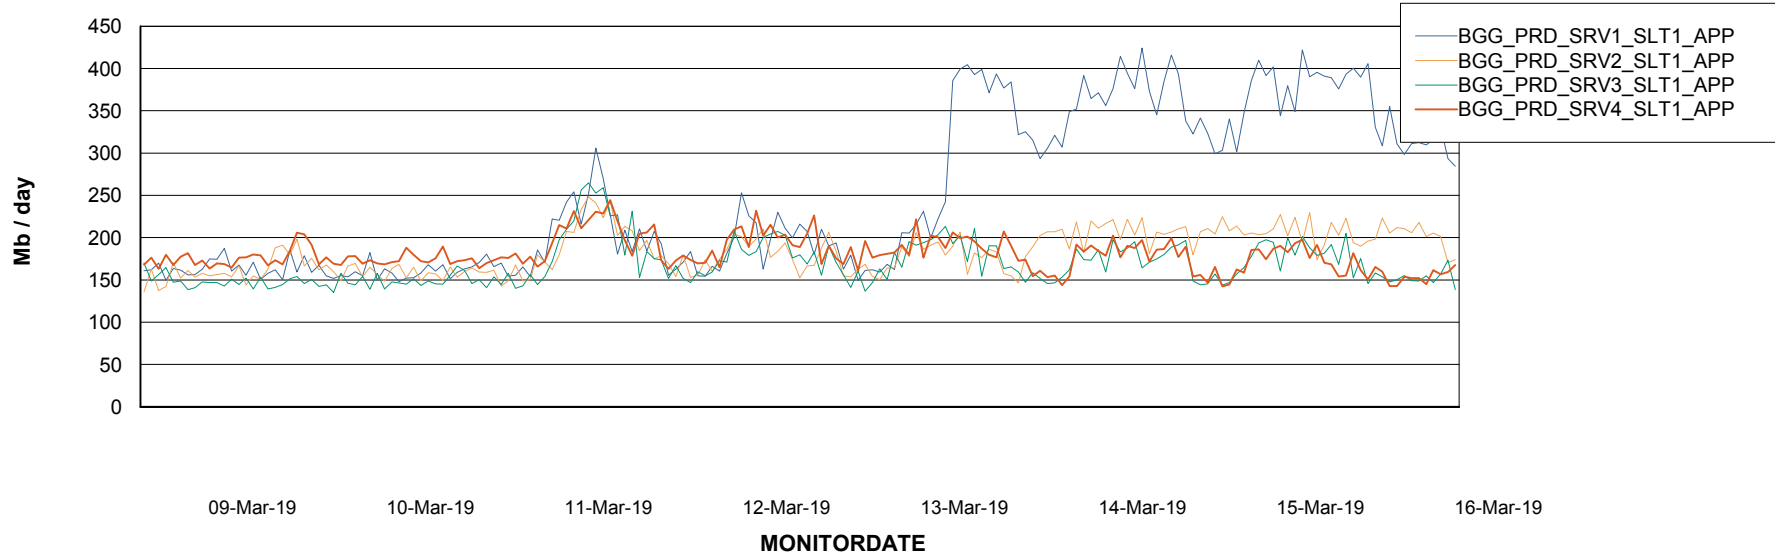

ABSSolute Application Server Services

Avg memory used per ABS Server Service