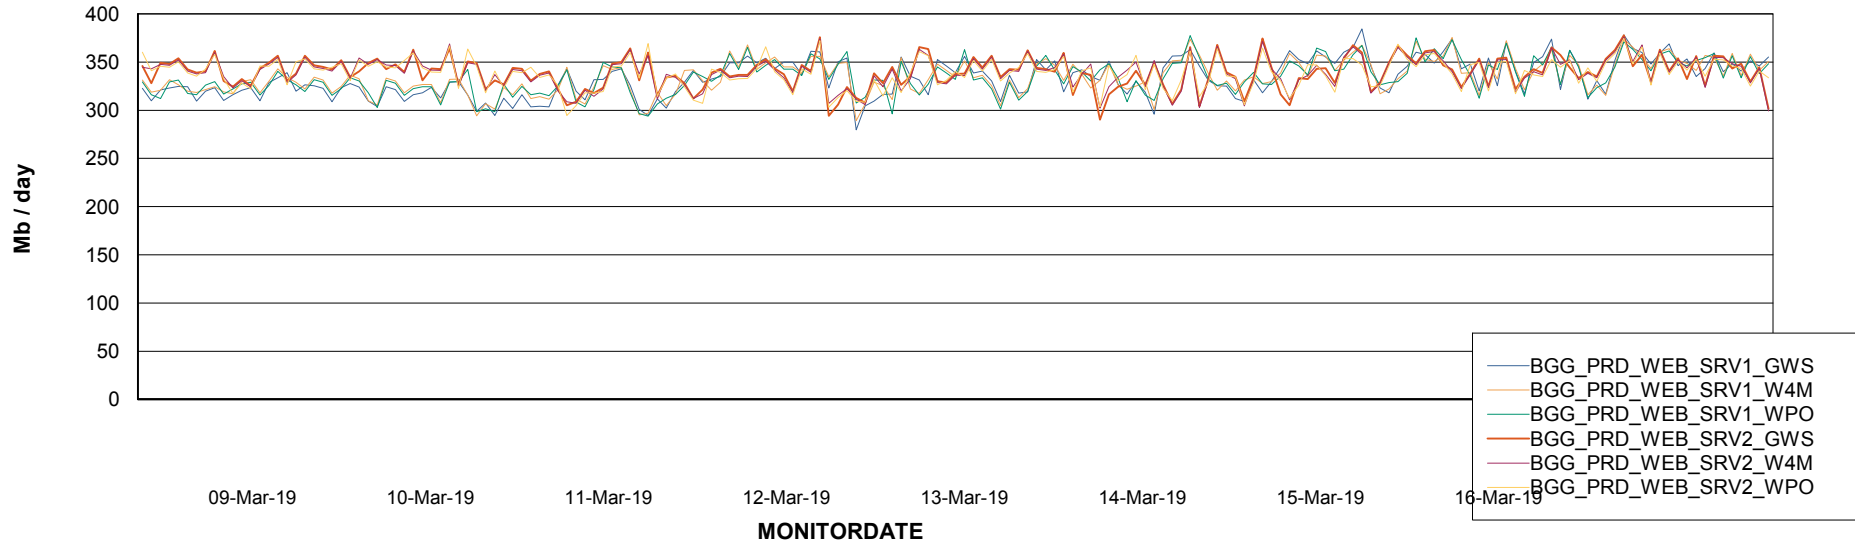

ABSSolute Web Component Services

Avg memory used per ABS Web component