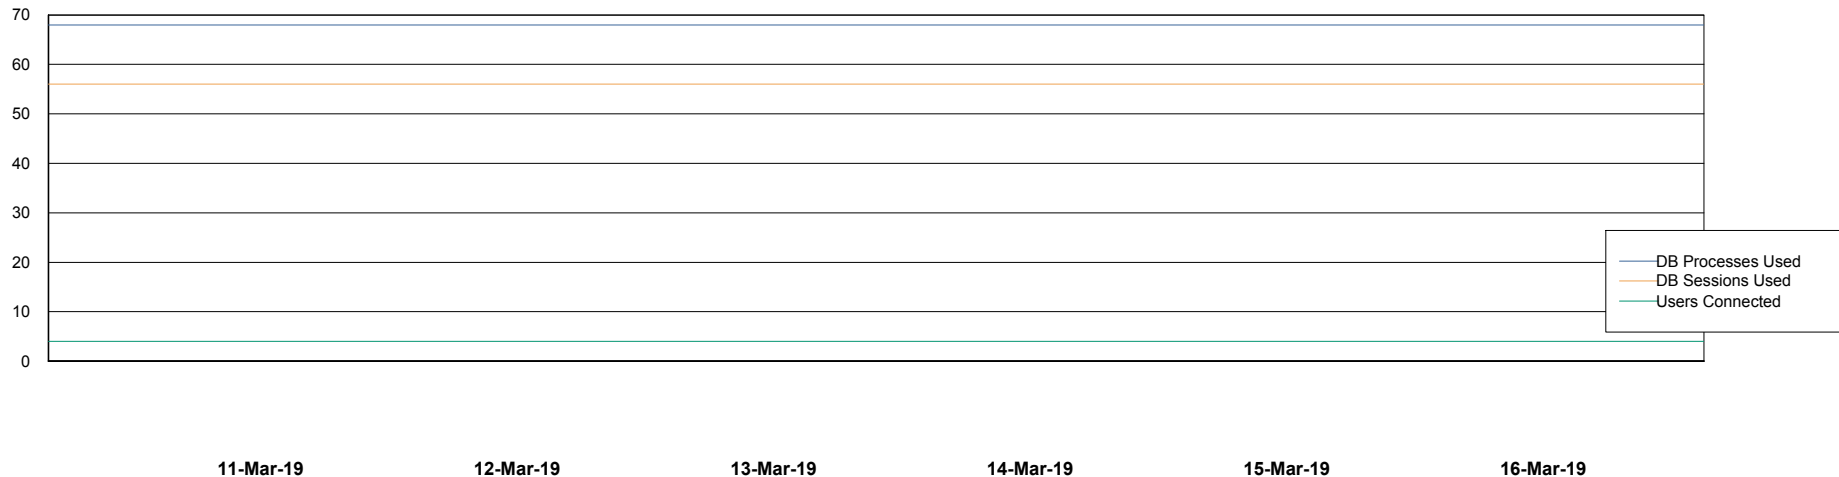

Database Performance BGGDB_Standby