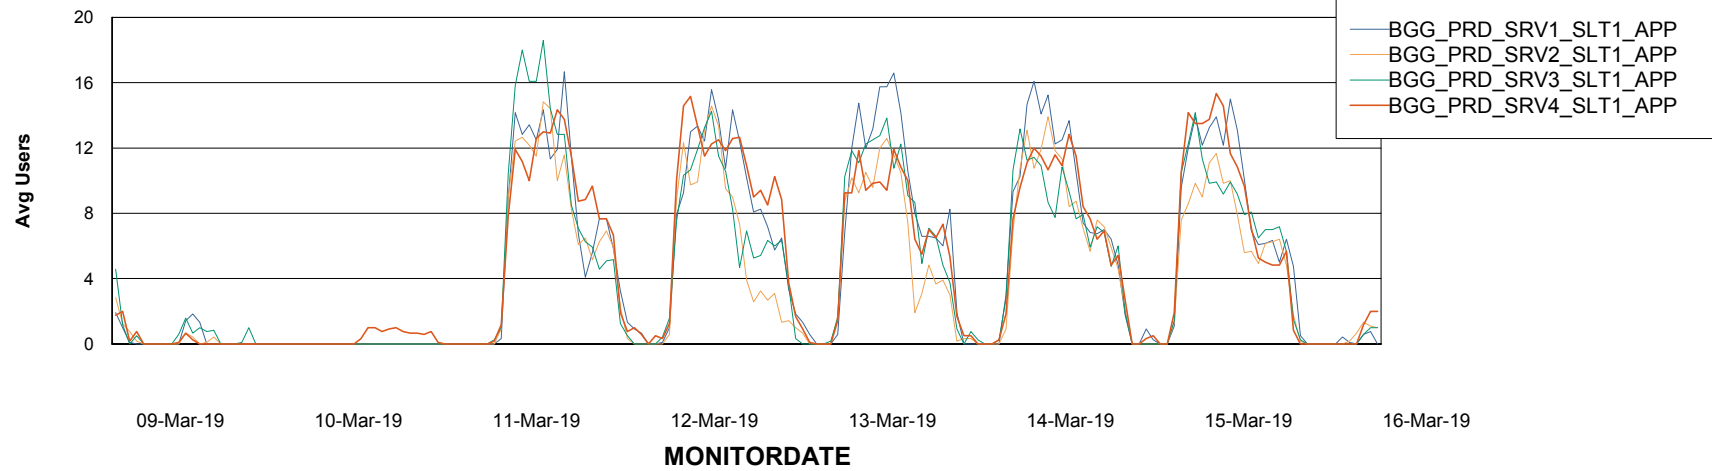

Avg users per day per ABS server