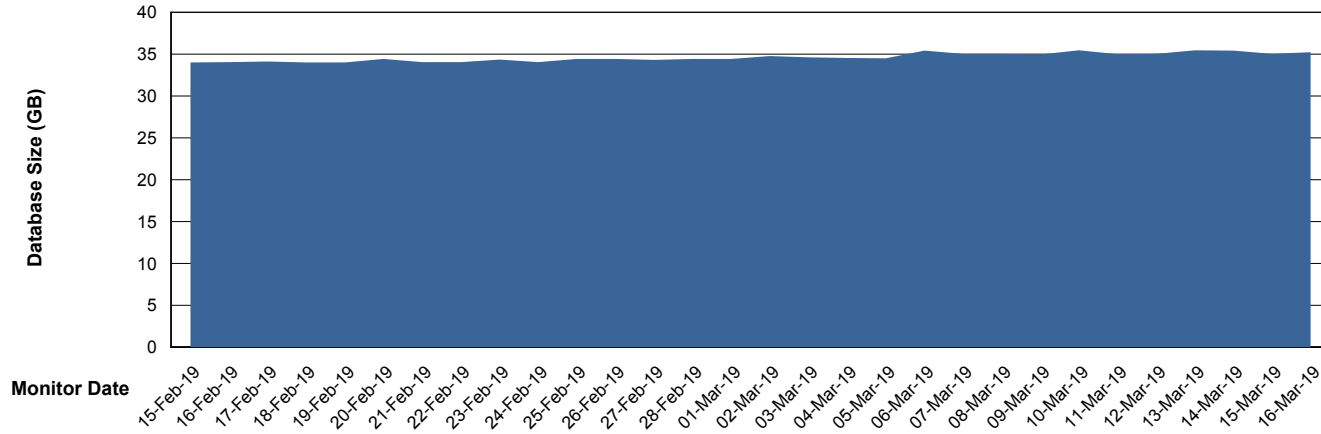

DATABASE SIZE BGGDB_BI

Database growth over last month