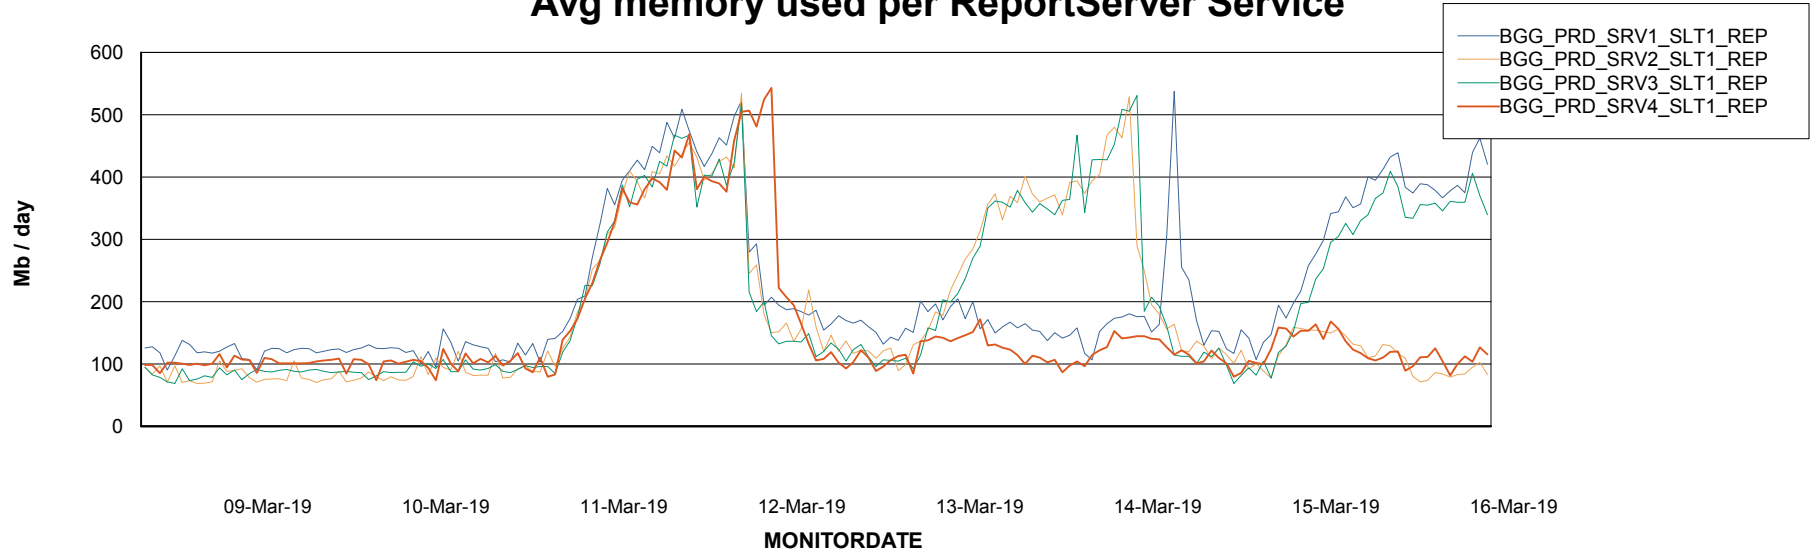

ABSSolute Application ReportServer Services

Avg memory used per ReportServer Service