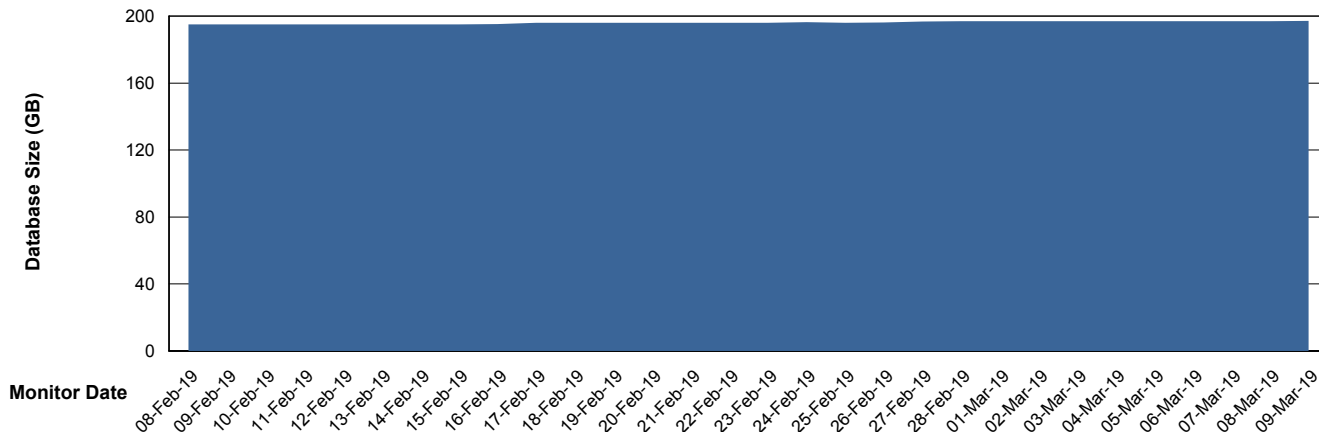

DATABASE SIZE VOSDB_Production

Database growth over last month