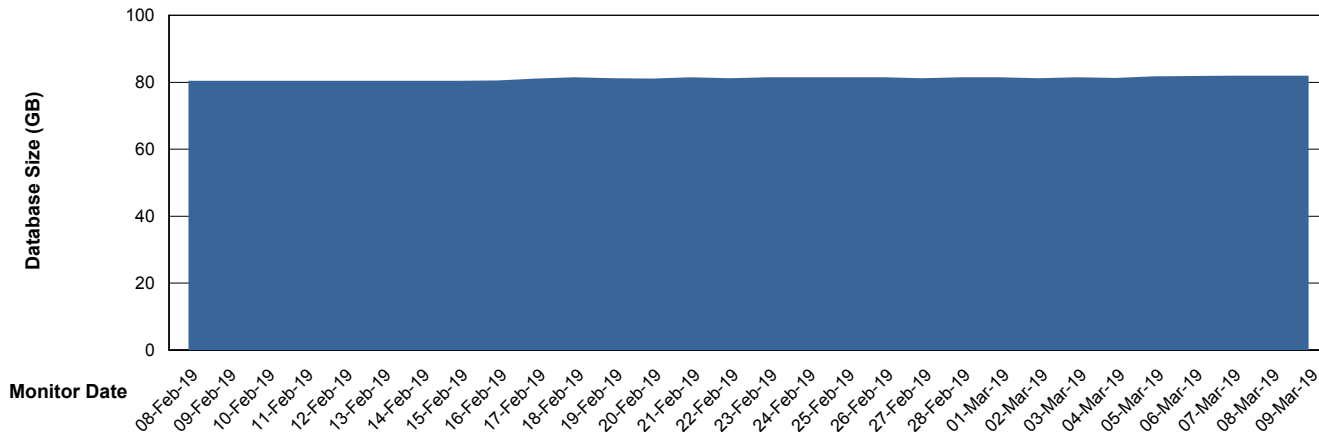

DATABASE SIZE VOSBIDB_Production

Database growth over last month