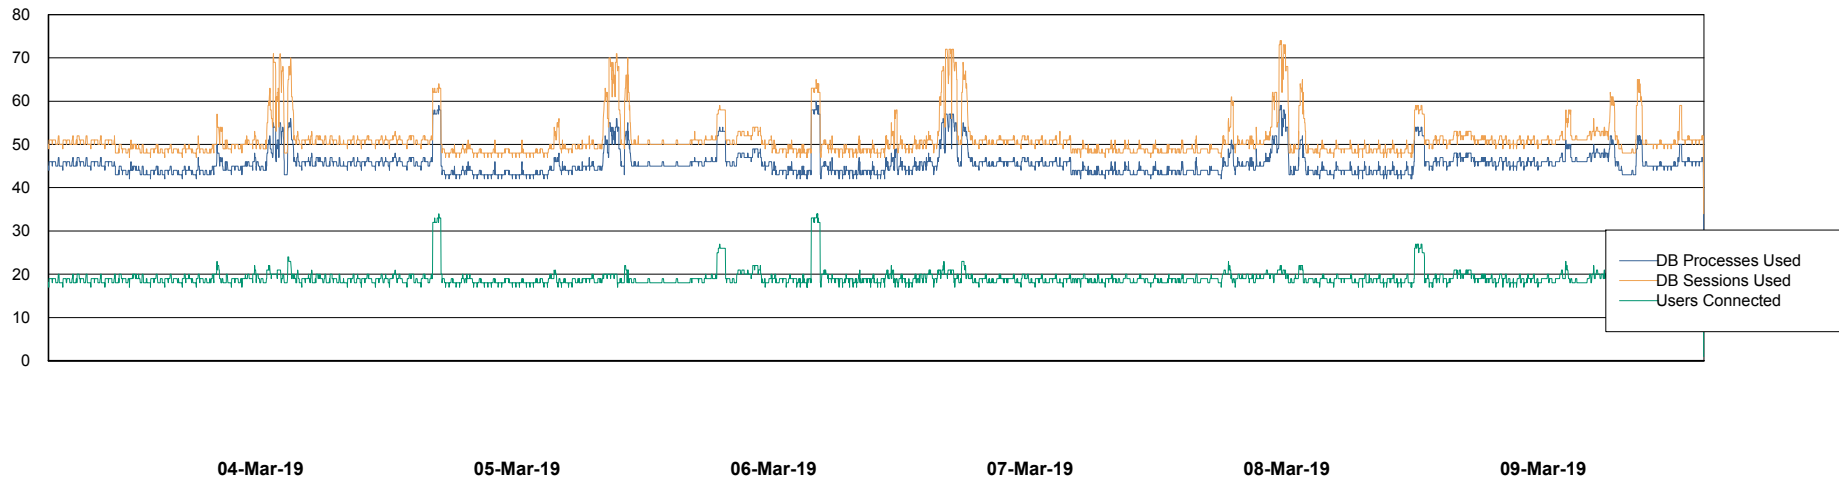

Database Performance VOSBIDB_Production