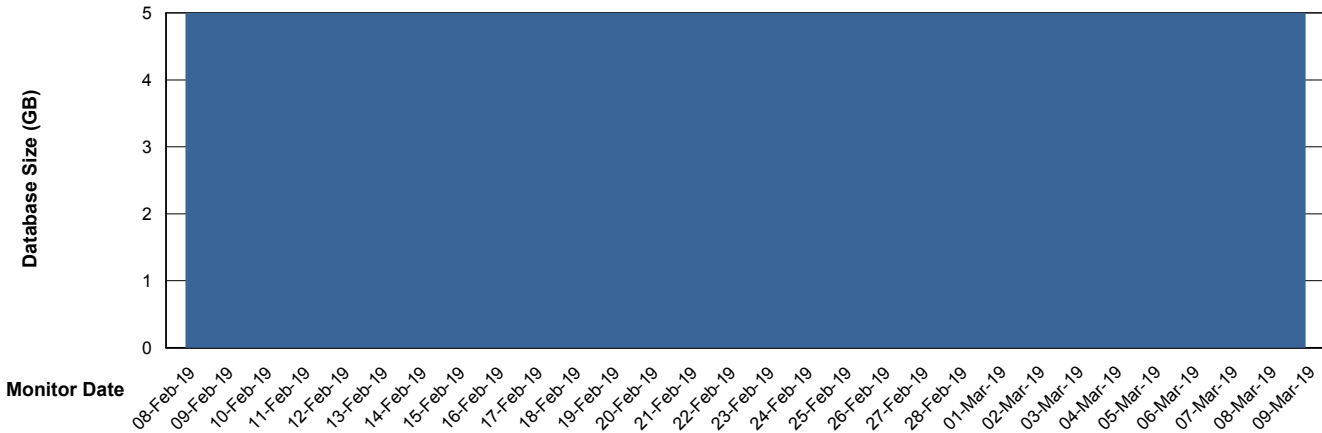

Weekly SLA Customer Report

Customer STX_Production
Database ID 71

Database Performance STXDB_Production

DB Processes Max 150
DB Sessions Max 248

Weekly SLA Customer Report

Customer STX_Production
 Database ID 71

DATABASE SIZE STXDB_Production

Database growth over last month

Database Tablespace STXDB_Production

Date	Tablespace Name	Filesize (Gb)	Usedsize (Gb)	Percentage free
09-Mar-19	ABSDATA	5	4	20
	INDX	1	0	100
08-Mar-19	ABSDATA	5	4	20
	INDX	1	0	100
07-Mar-19	ABSDATA	5	4	20
	INDX	1	0	100
06-Mar-19	ABSDATA	5	4	20
	INDX	1	0	100
05-Mar-19	ABSDATA	5	4	20
	INDX	1	0	100
04-Mar-19	ABSDATA	5	4	20
	INDX	1	0	100
03-Mar-19	ABSDATA	5	4	20
	INDX	1	0	100