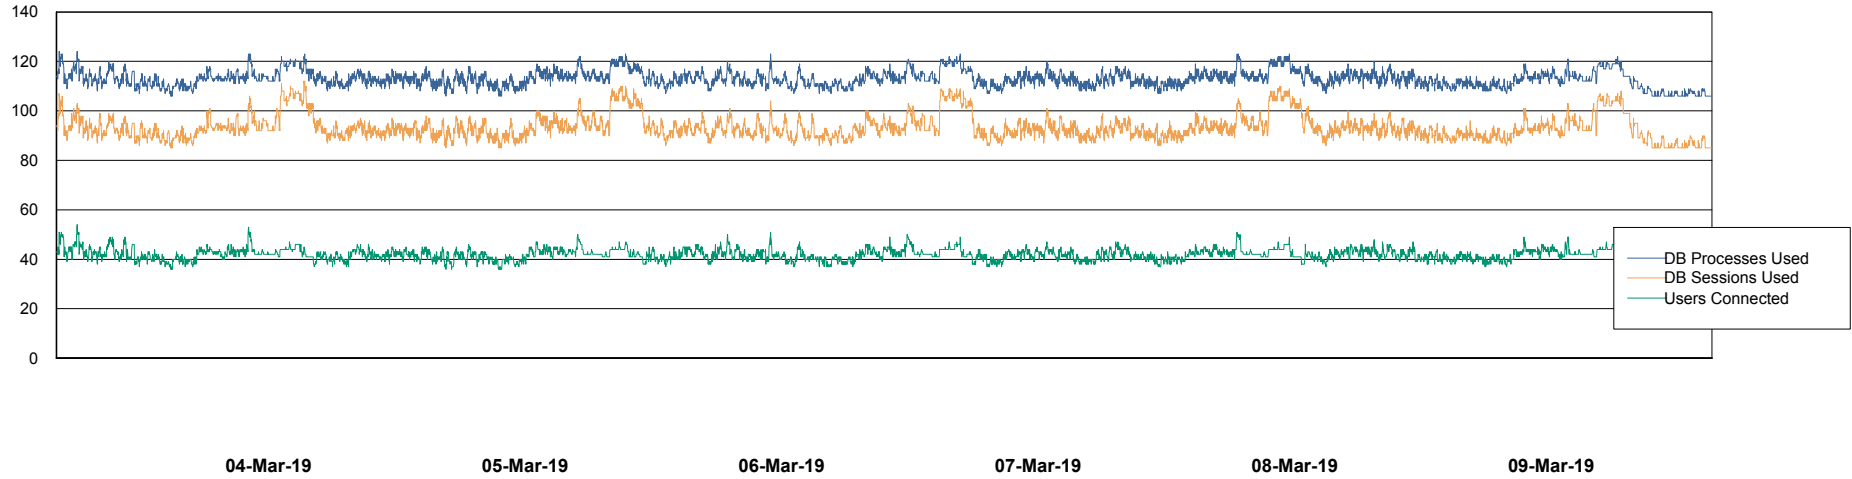

Database Performance STKDB_ABS1 Production Database

DB Processes Max 500
DB Sessions Max 776