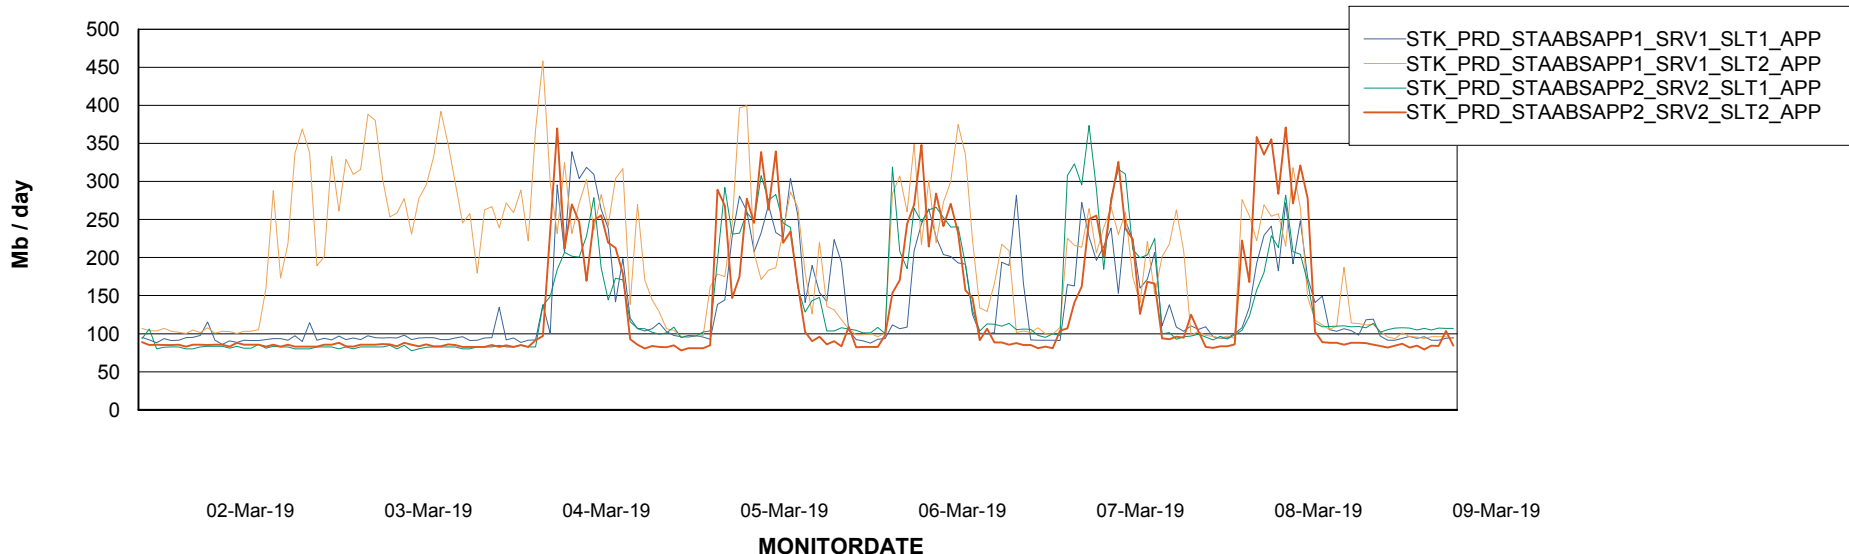

ABSSolute Application Server Services

Avg memory used per ABS Server Service