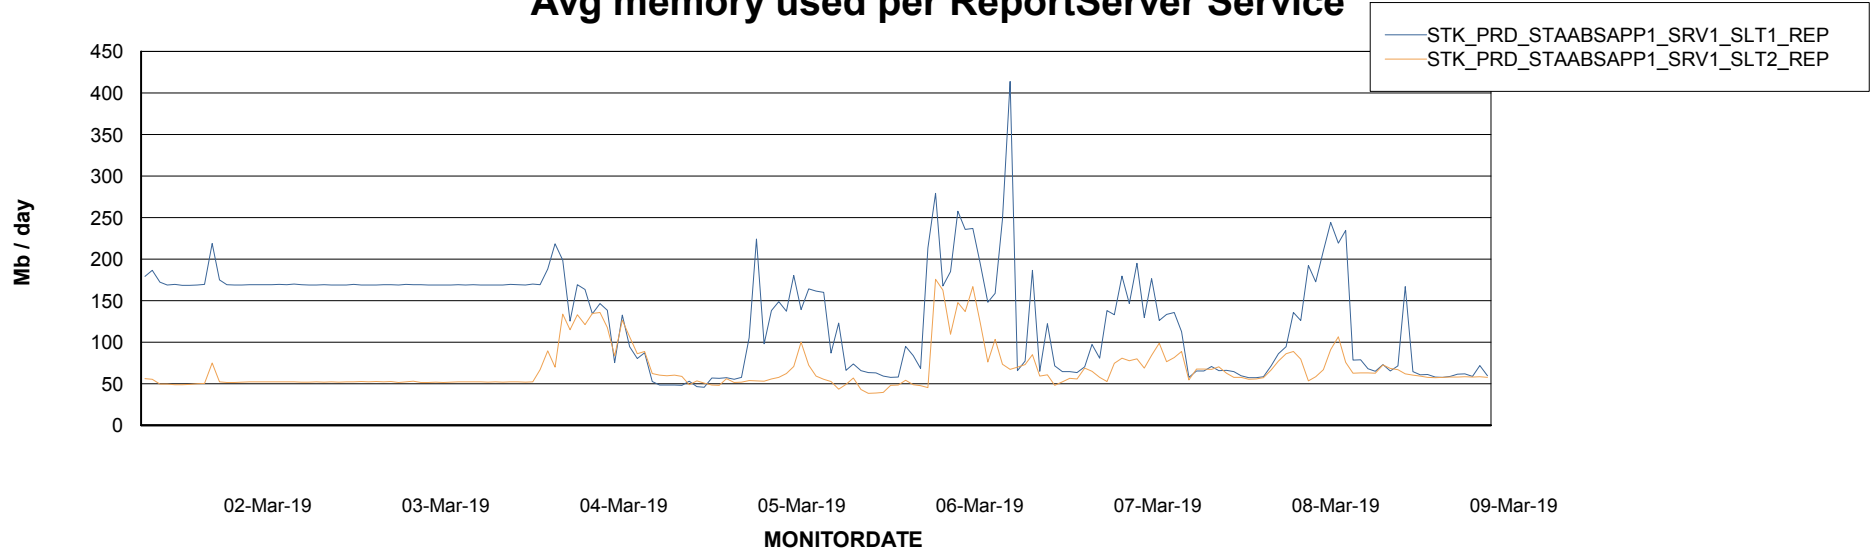

ABSSolute Application ReportServer Services

Avg memory used per ReportServer Service