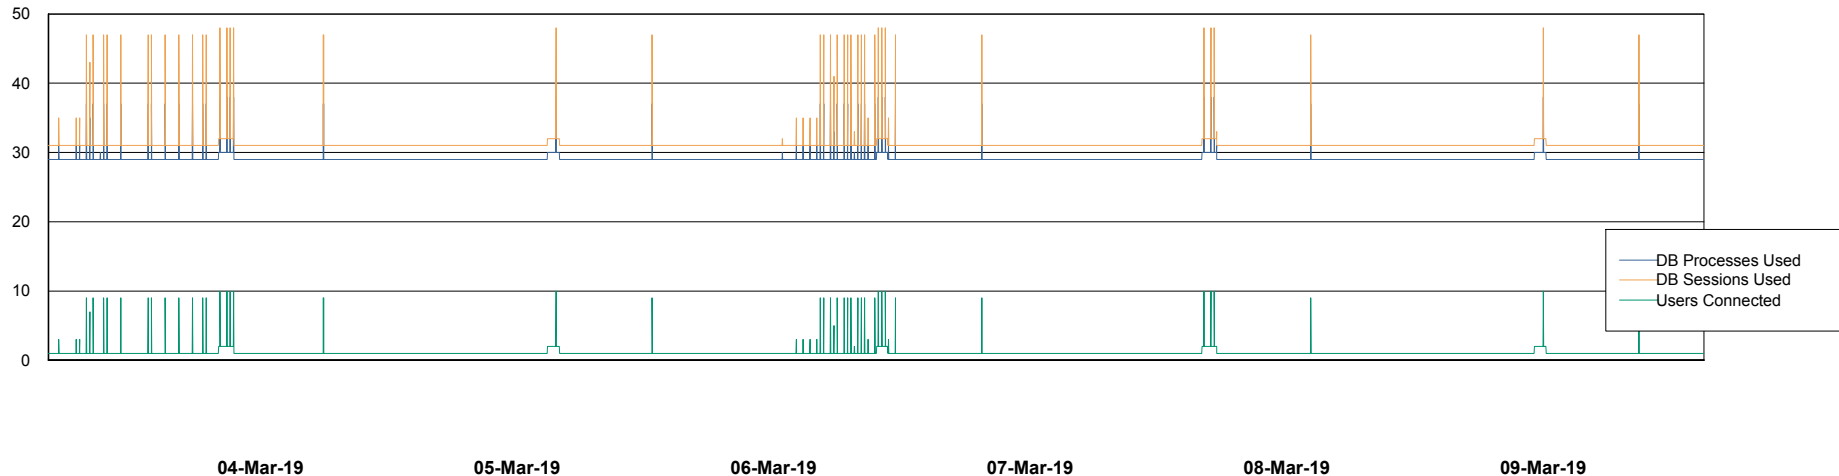

Weekly SLA Customer Report

Customer STK_Production
Database ID 82

Database Performance STKDB_ABS1 Production Database

DB Processes Max 500
DB Sessions Max 776

Weekly SLA Customer Report

Customer STK_Production
Database ID 82

Database Performance STKDB_ABS1SB Standby Database

DB Processes Max 500
DB Sessions Max 774

Weekly SLA Customer Report

Customer STK_Production
 Database ID 82

DATABASE SIZE STKDB_ABS1 Production Database

Database growth over last month