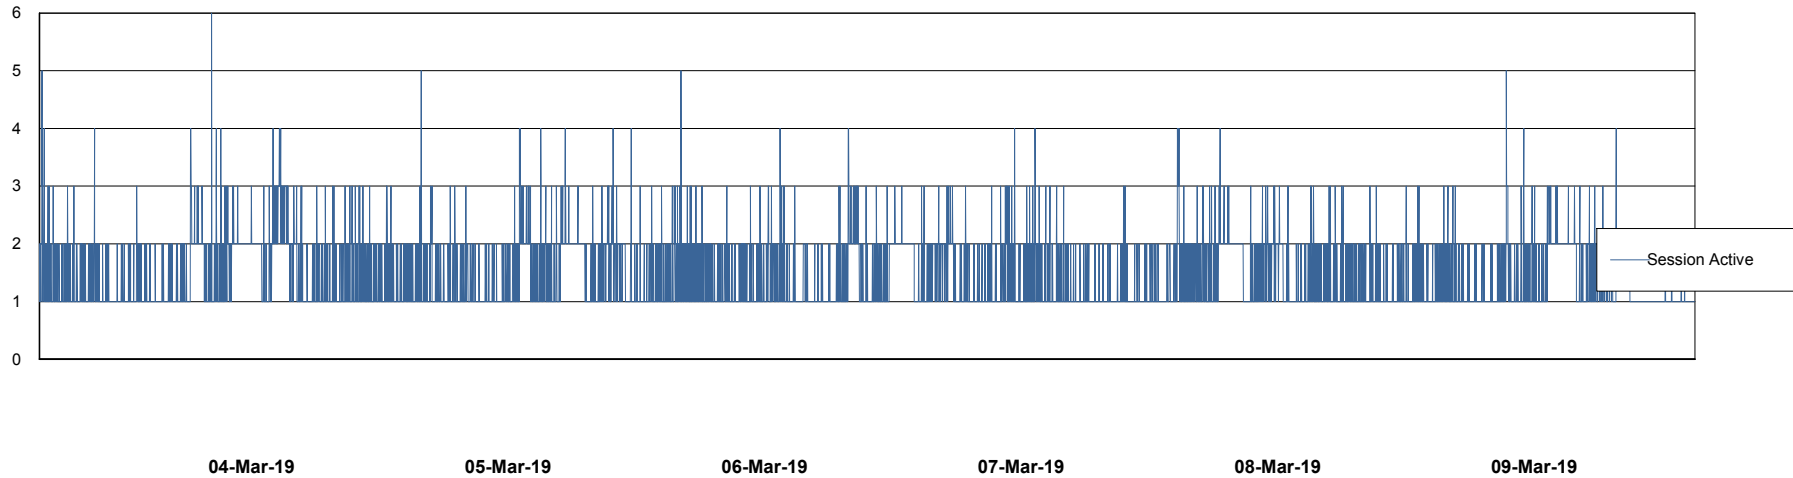

Weekly SLA Customer Report

Customer STK_Production
 Database ID 82

Harddisk Usage STK_STAABSDB2 Standby DB Server

	Free disk space on c: (%)	Total disk space on c: (Gb)	Free disk space on d: (%)	Total disk space on d: (Gb)	Free disk space on e: (%)	Total disk space on e: (Gb)
09-Mar-19	65	99	64	350	28	1,000
08-Mar-19	65	99	64	350	28	1,000
07-Mar-19	65	99	64	350	28	1,000
06-Mar-19	65	99	64	350	28	1,000
05-Mar-19	65	99	64	350	28	1,000
04-Mar-19	65	99	64	350	28	1,000
03-Mar-19	66	99	65	350	28	1,000

Weekly SLA Customer Report

Customer STK_Production
Database ID 82

Database Performance STKDB_ABS1 Production Database

DB Processes Max 500
DB Sessions Max 776

Weekly SLA Customer Report

Customer STK_Production
Database ID 82