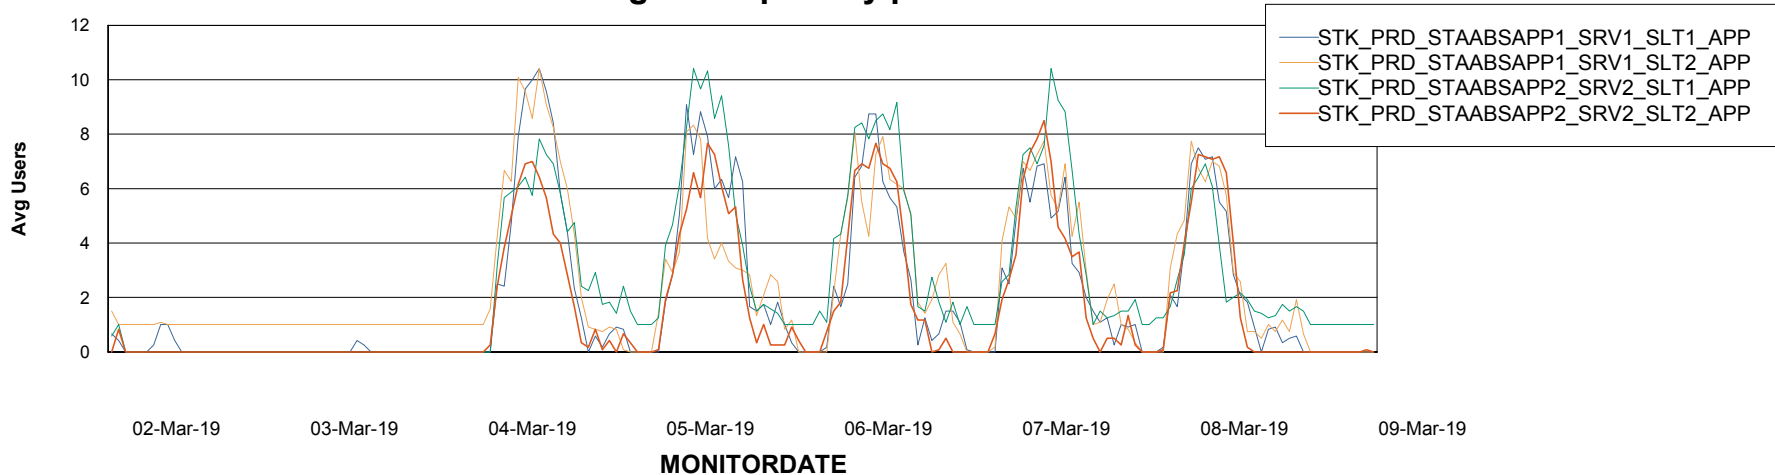

Weekly SLA Customer Report

Customer STK_Production
Database ID 82

ABSSolute Application Server Services

Avg memory used per ABS Server Service

Avg users per day per ABS server

Weekly SLA Customer Report

Customer STK_Production
Database ID 82