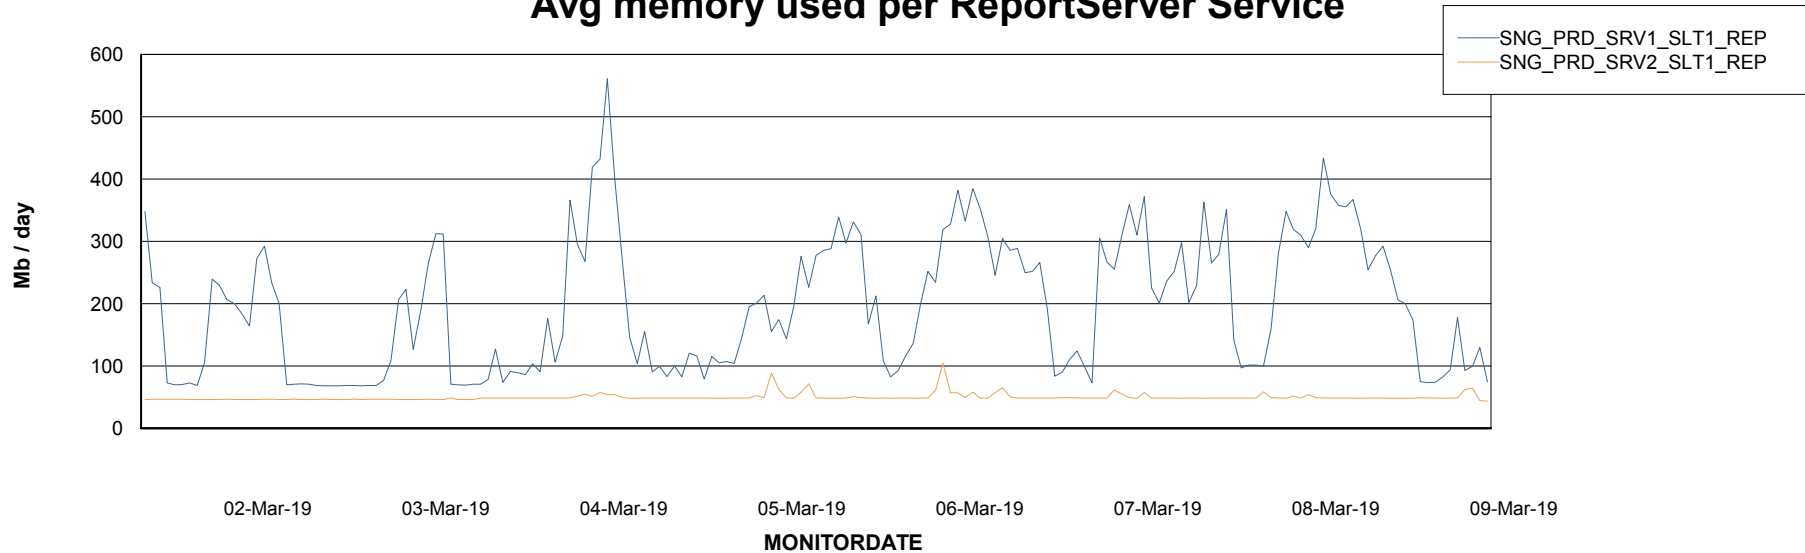

ABSSolute Application ReportServer Services

Avg memory used per ReportServer Service