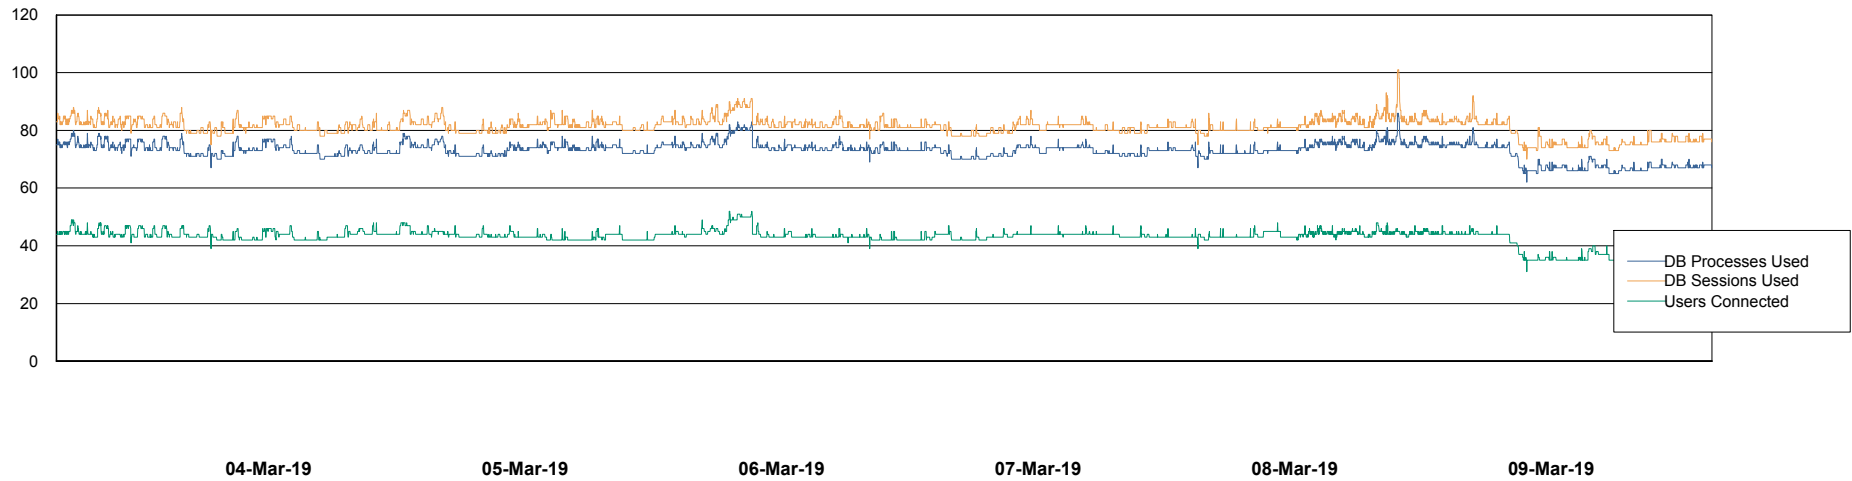

Weekly SLA Customer Report

Customer RSS Production
Database ID 52

Harddisk Usage RSS_PRD_SVRDC191v016

	Free disk space on c: (%)	Total disk space on c: (Gb)	Free disk space on d: (%)	Total disk space on d: (Gb)
09-Mar-19	16	60	51	200
08-Mar-19	16	60	51	200
07-Mar-19	16	60	51	200
06-Mar-19	16	60	51	200
05-Mar-19	16	60	51	200
04-Mar-19	16	60	51	200
03-Mar-19	16	60	51	200

Weekly SLA Customer Report

Customer RSS Production
Database ID 52

Database Performance RSSDB_Production

Weekly SLA Customer Report

Customer RSS Production
Database ID 52

Database Performance RSSDB_Standby

Weekly SLA Customer Report