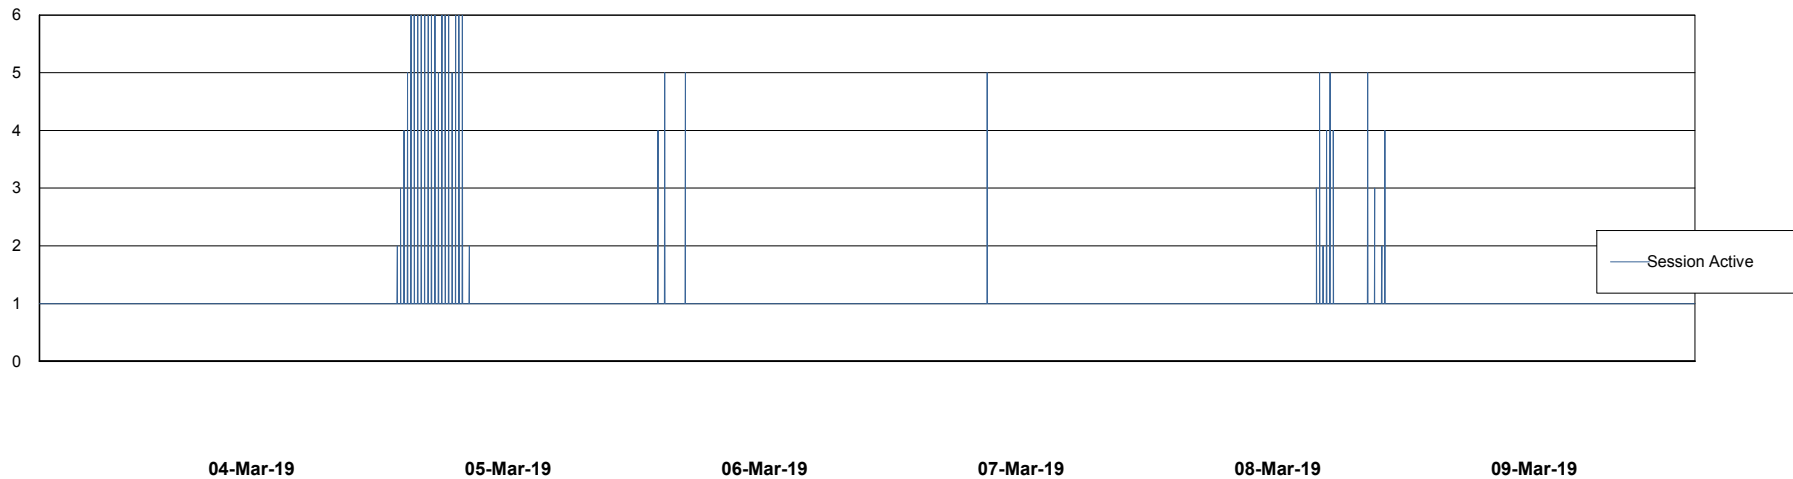

Weekly SLA Customer Report

Customer RSS Production
Database ID 52

Database Performance RSSDB_Production

Weekly SLA Customer Report

Customer RSS Production
Database ID 52

Database Performance RSSDB_Standby

Weekly SLA Customer Report