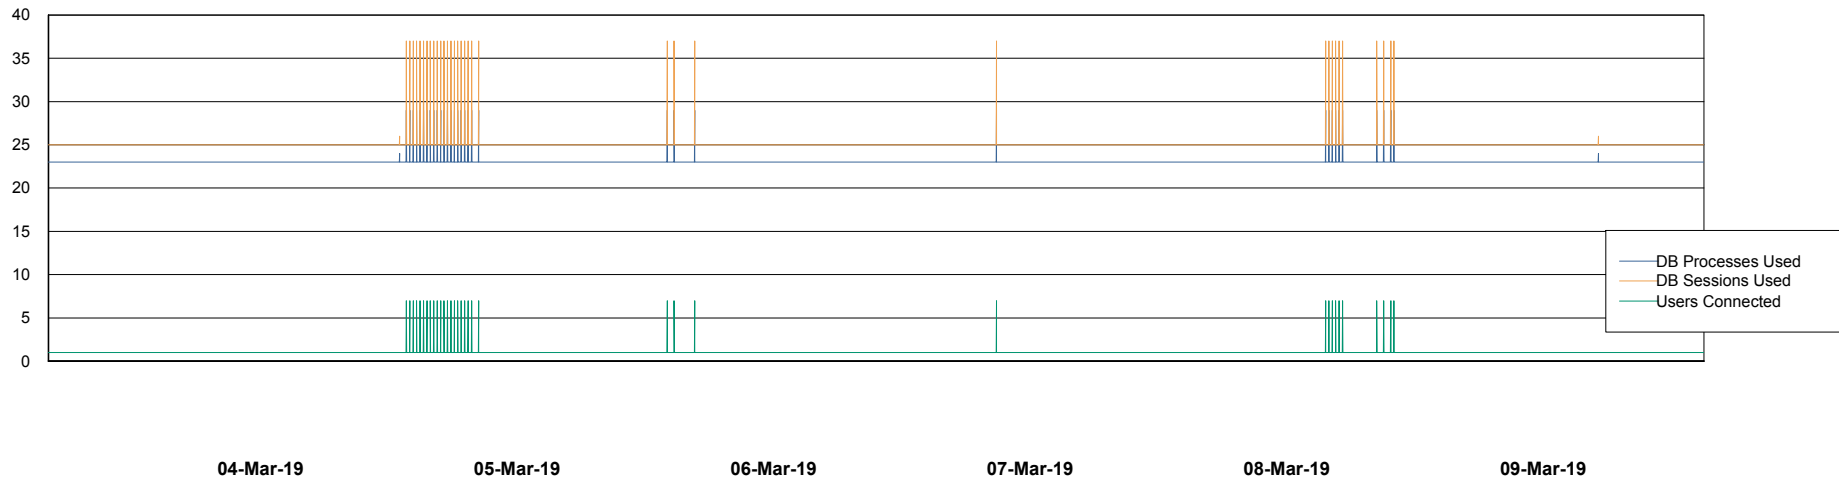

Weekly SLA Customer Report

Customer RSS Production
Database ID 52

Database Performance RSSDB_Production

Weekly SLA Customer Report

Customer RSS Production
Database ID 52

Database Performance RSSDB_Standby

Weekly SLA Customer Report