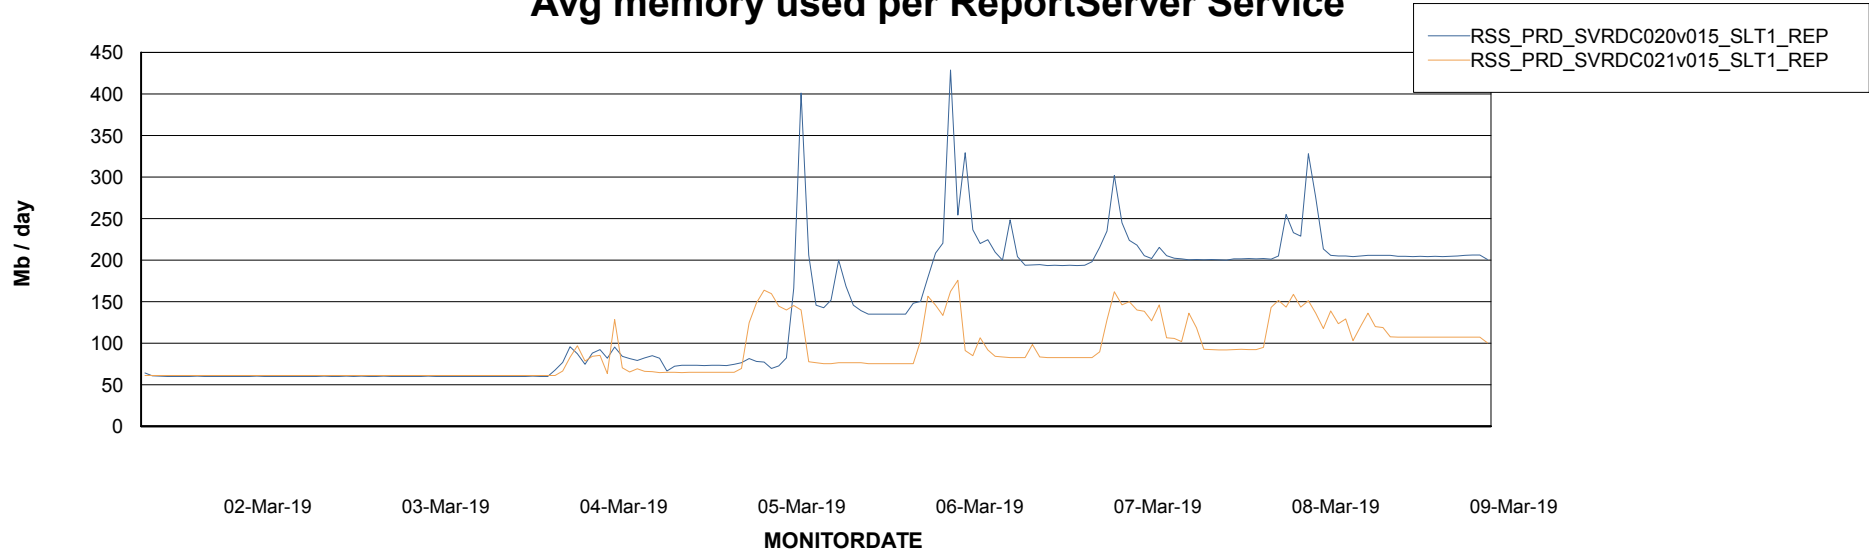

ABSSolute Application ReportServer Services

Avg memory used per ReportServer Service