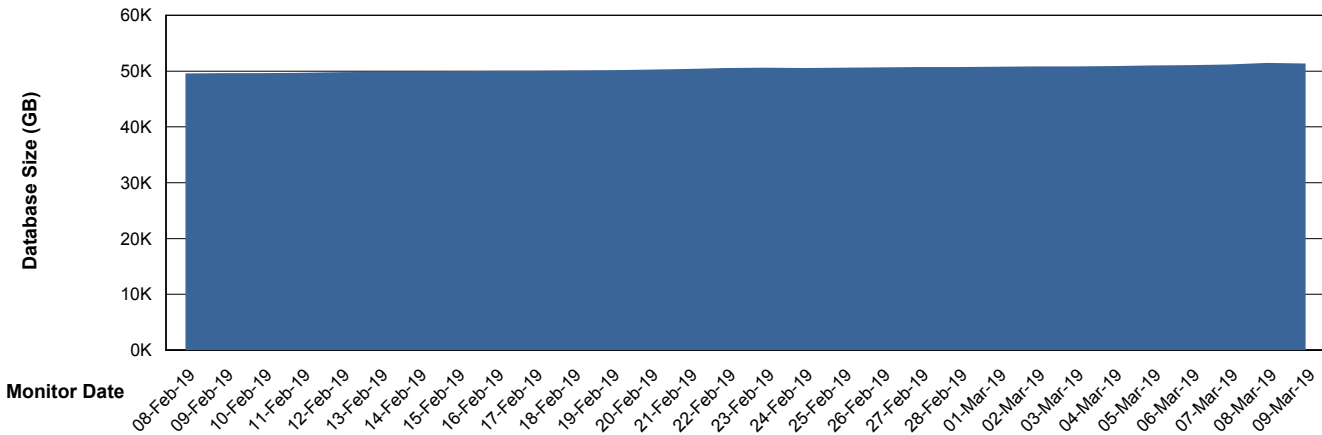

DATABASE SIZE RSSDB_Production

Database growth over last month

Database Tablespace RSSDB_Production

Date	Tablespace Name	Filesize (Gb)	Usedsize (Gb)	Percentage free
09-Mar-19	ABSDATA	27,000	21,495	20
	INDX	33,000	28,474	14
08-Mar-19	ABSDATA	27,000	21,495	20
	INDX	33,000	28,474	14
07-Mar-19	ABSDATA	27,000	21,469	20
	INDX	33,000	28,431	14
06-Mar-19	ABSDATA	27,000	21,469	20
	INDX	33,000	28,348	14
05-Mar-19	ABSDATA	27,000	21,434	21
	INDX	33,000	28,242	14
04-Mar-19	ABSDATA	27,000	21,417	21
	INDX	33,000	28,222	14
03-Mar-19	ABSDATA	27,000	21,345	21
	INDX	33,000	28,181	15