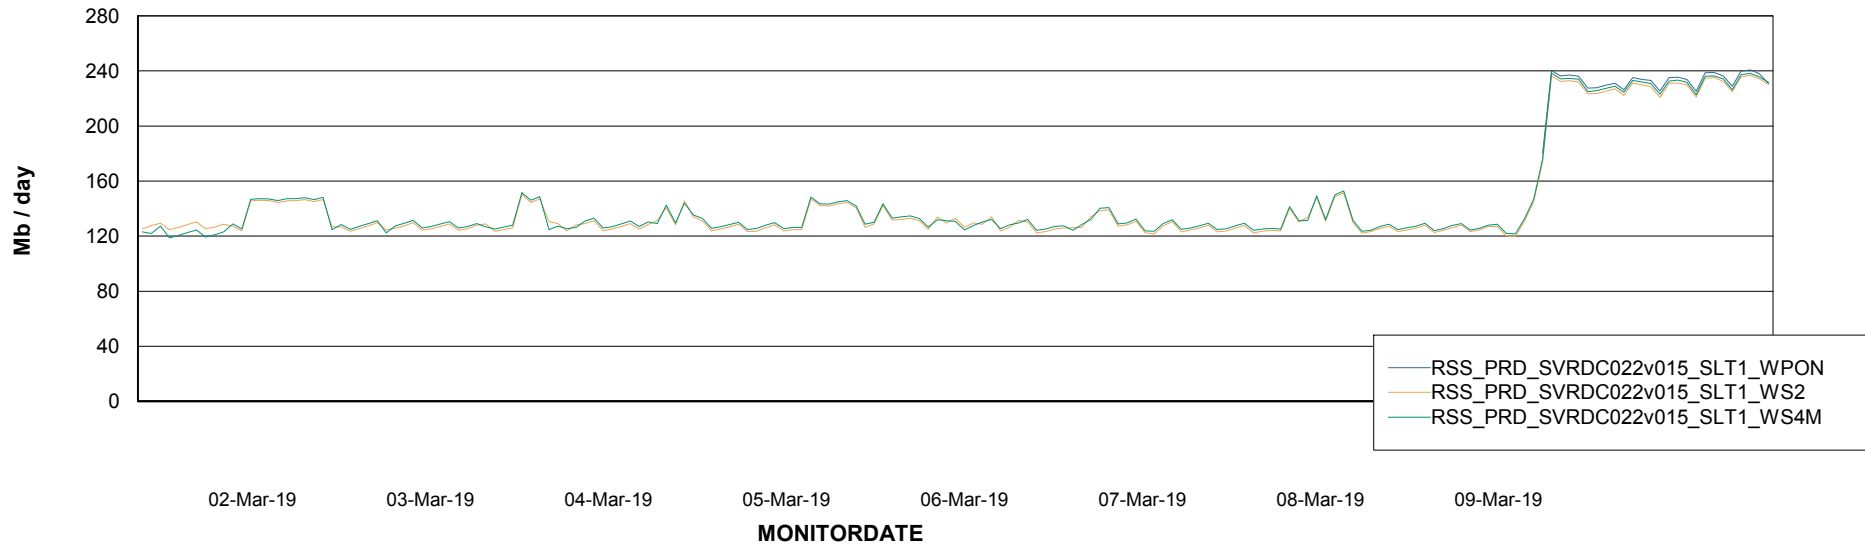

ABSSolute Application ReportServer Services

Avg memory used per ReportServer Service

Weekly SLA Customer Report

Customer RSS Production
Database ID 52

ABSSolute Web Component Services

Avg memory used per ABS Web component