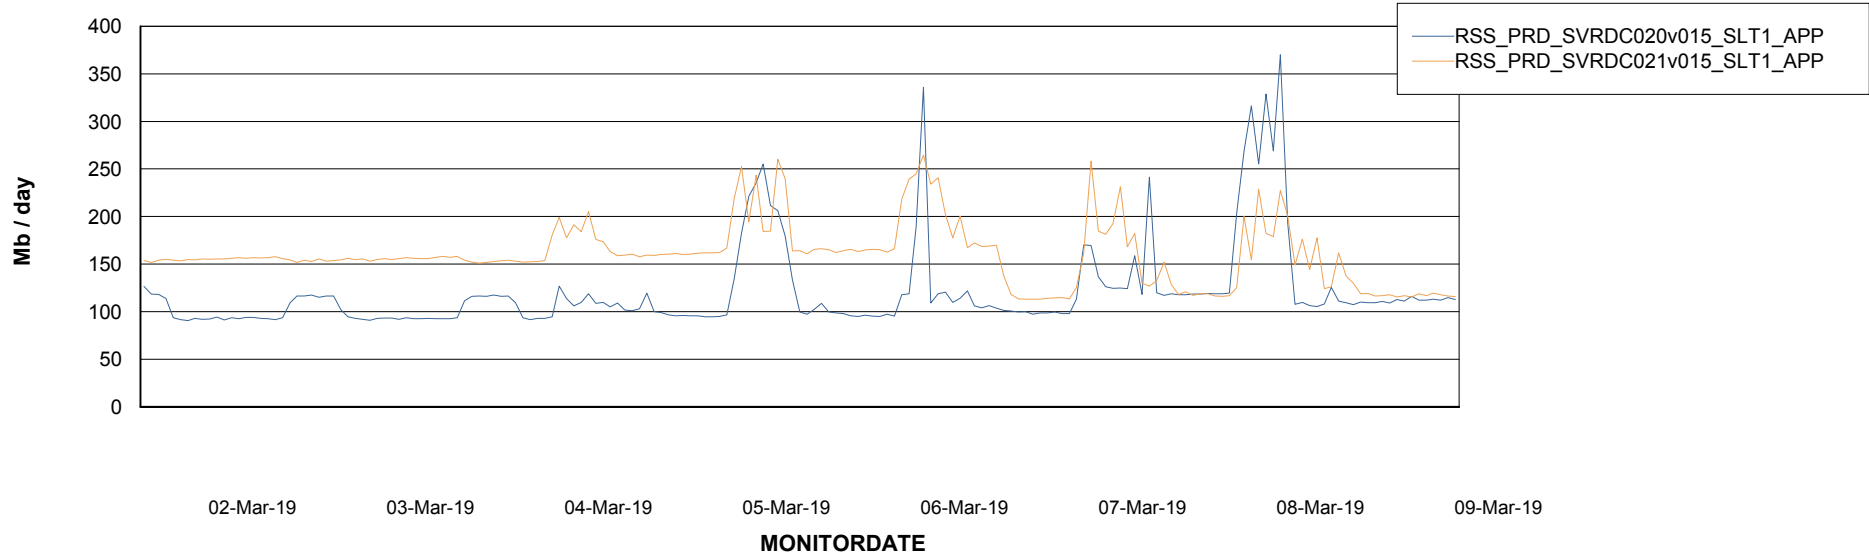

ABSSolute Application Server Services

Avg memory used per ABS Server Service