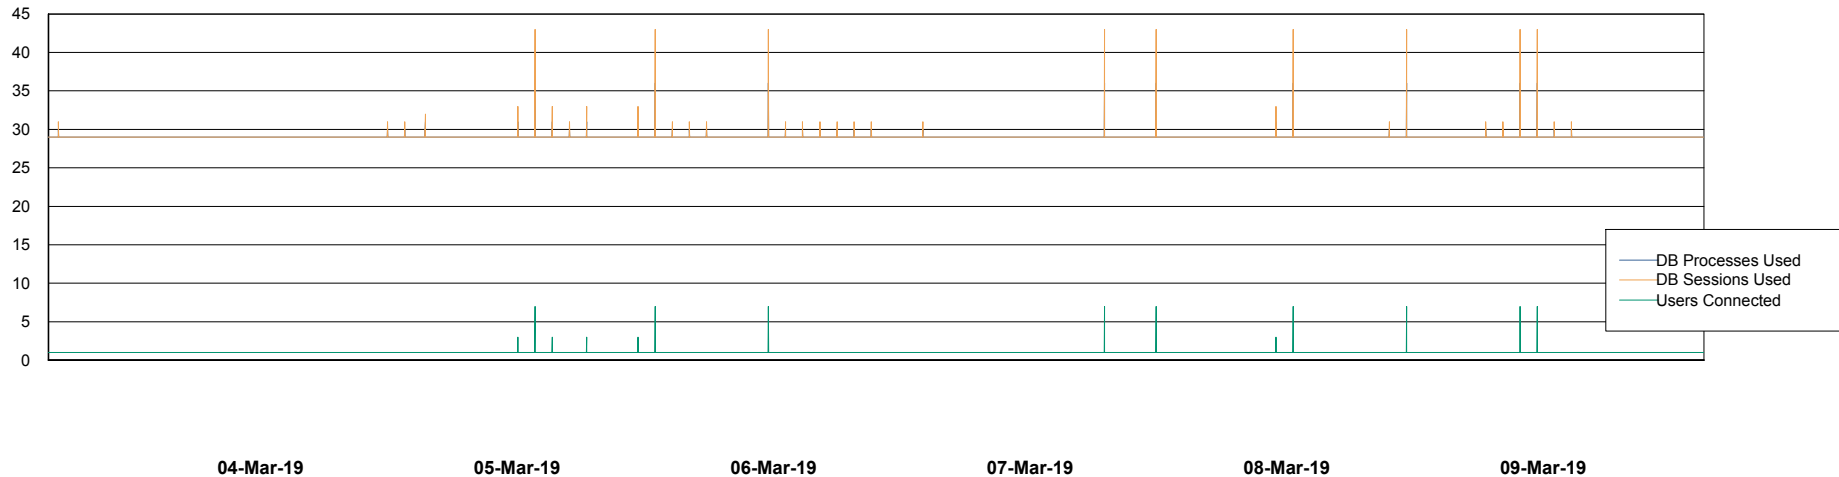

Database Performance PHSDB_Standby

DB Processes Max 500
DB Sessions Max 772