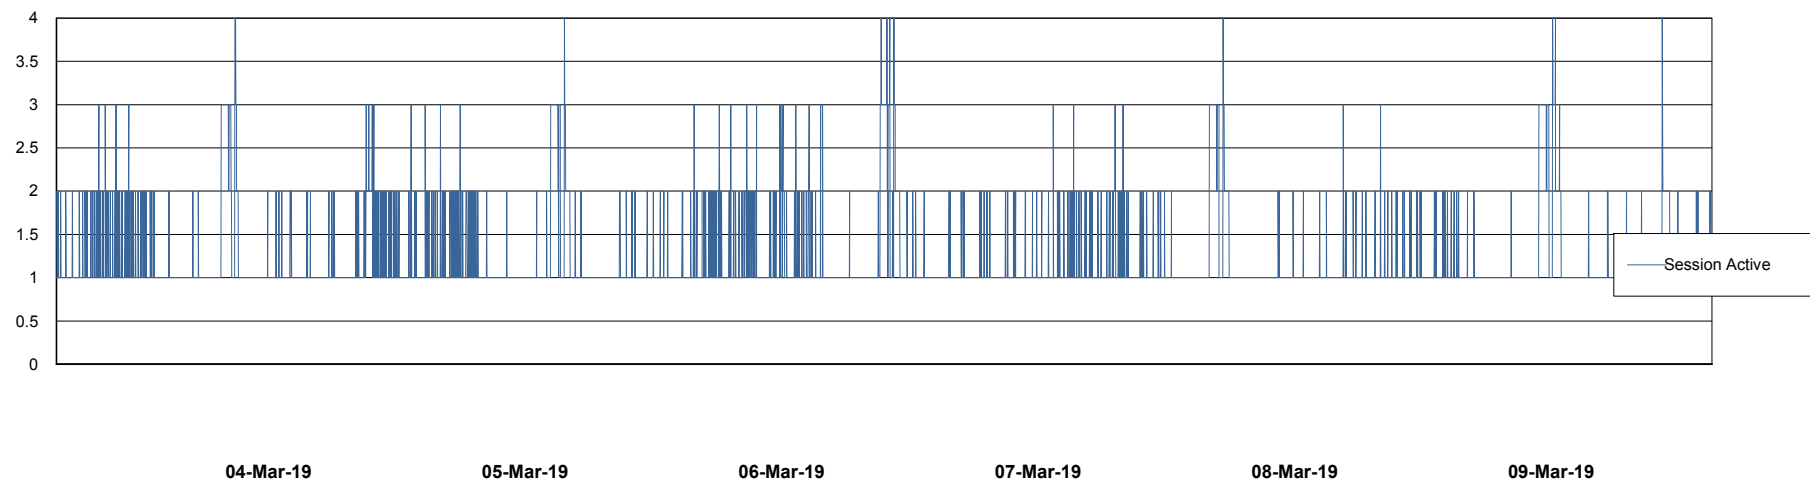

Database Performance PHSDB_Production

DB Processes Max 500
DB Sessions Max 772