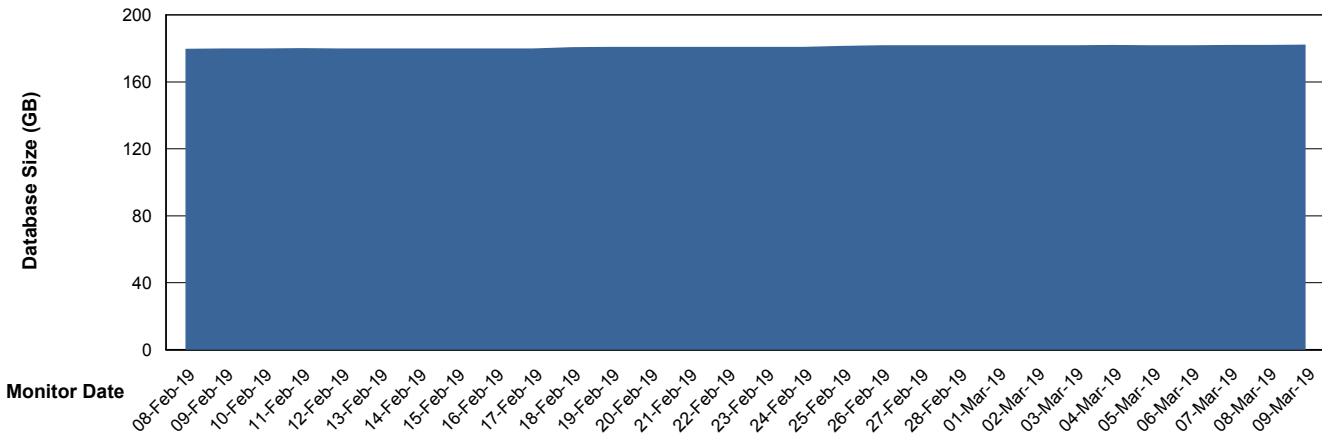

Database Performance PHSDB_Standby

DB Processes Max 500
DB Sessions Max 772

Weekly SLA Customer Report

Customer PHS_Production
 Database ID 47

DATABASE SIZE PHSDB_Production

Database growth over last month

Database Tablespace PHSDB_Production

Date	Tablespace Name	Filesize (Gb)	Usedsize (Gb)	Percentage free
09-Mar-19	ABSDATA	197	172	13
	INDX	12	10	17
08-Mar-19	ABSDATA	197	172	13
	INDX	12	10	17
07-Mar-19	ABSDATA	197	172	13
	INDX	12	10	17
06-Mar-19	ABSDATA	197	172	13
	INDX	12	10	17
05-Mar-19	ABSDATA	197	172	13
	INDX	12	10	17
04-Mar-19	ABSDATA	197	172	13
	INDX	12	10	17
03-Mar-19	ABSDATA	197	170	14
	INDX	12	10	17