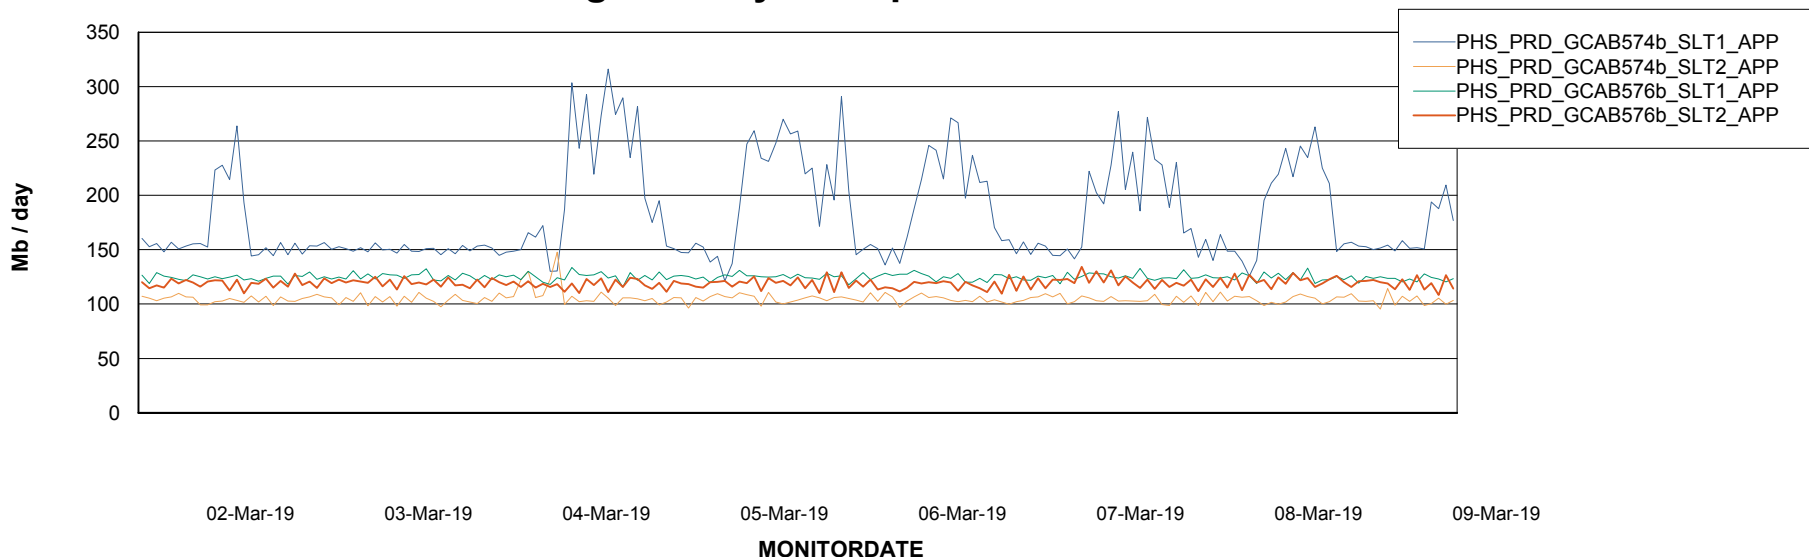

ABSSolute Application Server Services

Avg memory used per ABS Server Service