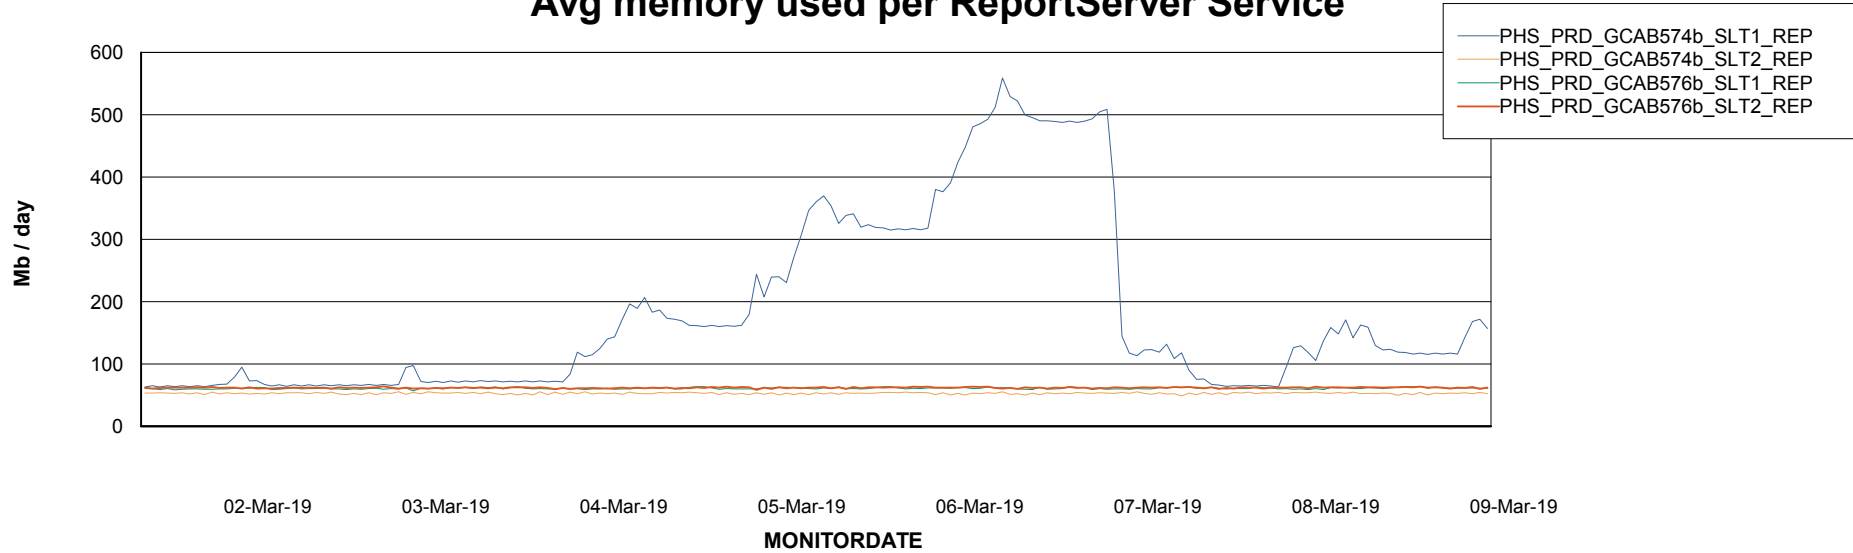

Avg memory used per ABS Server Service

Avg users per day per ABS server

Weekly SLA Customer Report

Customer PHS_Production
Database ID 47

ABSSolute Application ReportServer Services

Avg memory used per ReportServer Service