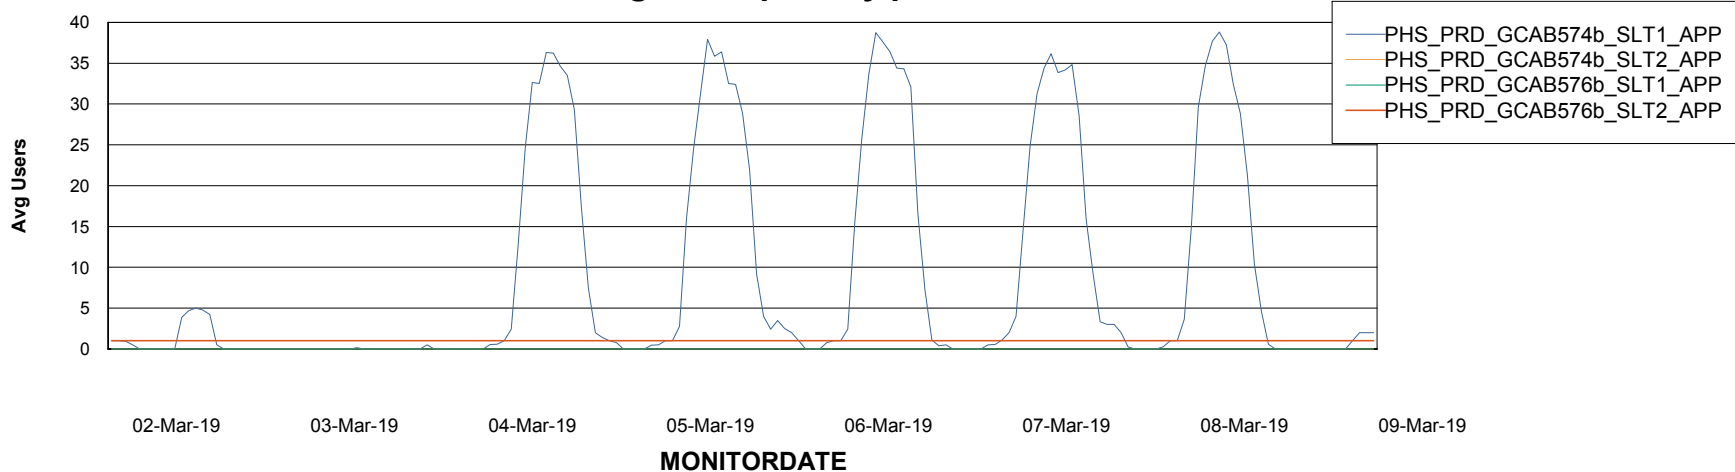

Avg users per day per ABS server