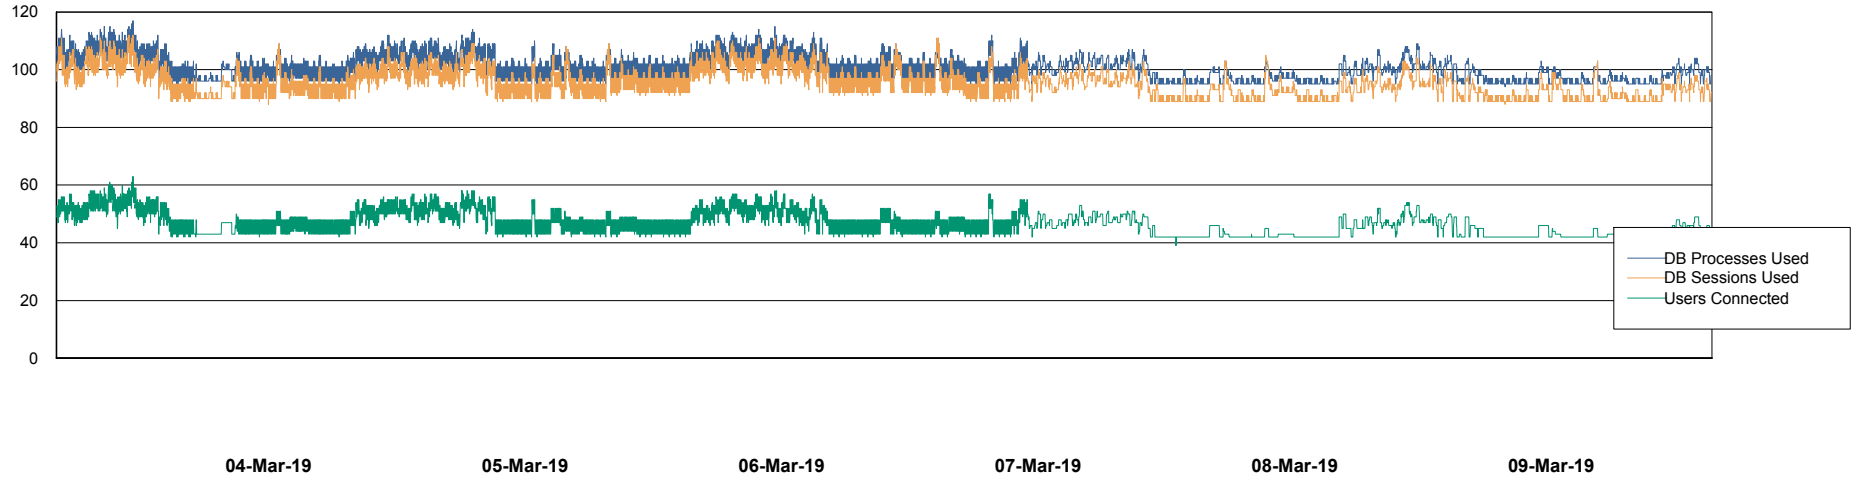

Database Performance PHSDB_Production

DB Processes Max 500
DB Sessions Max 772