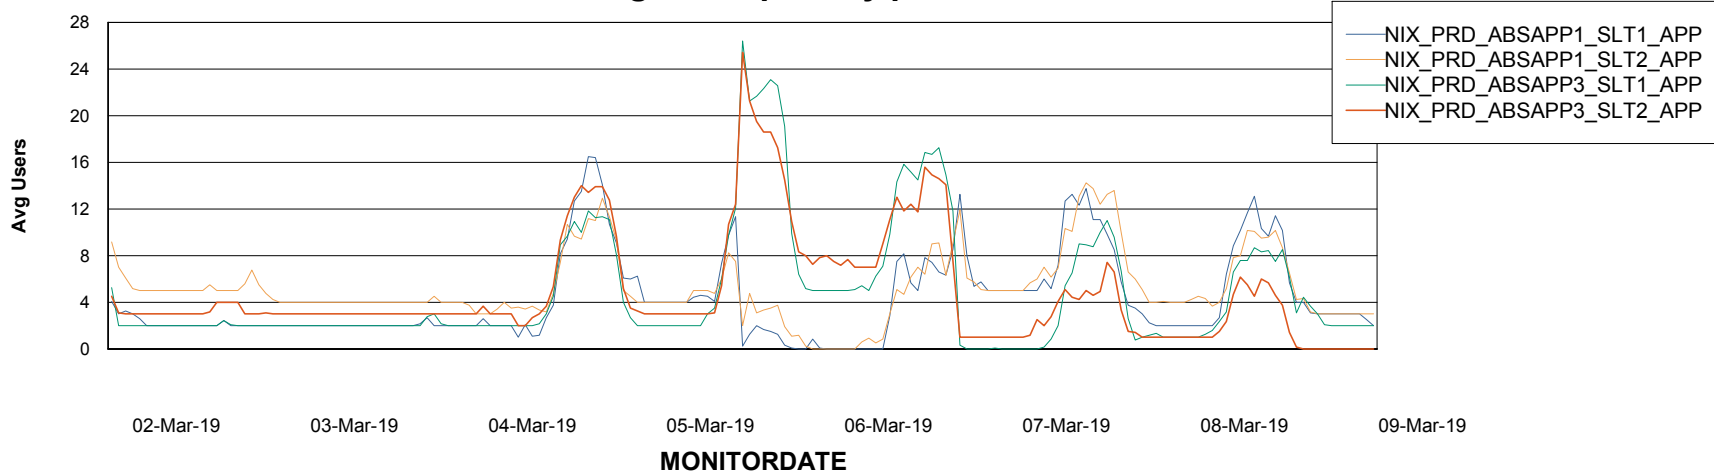

Avg users per day per ABS server