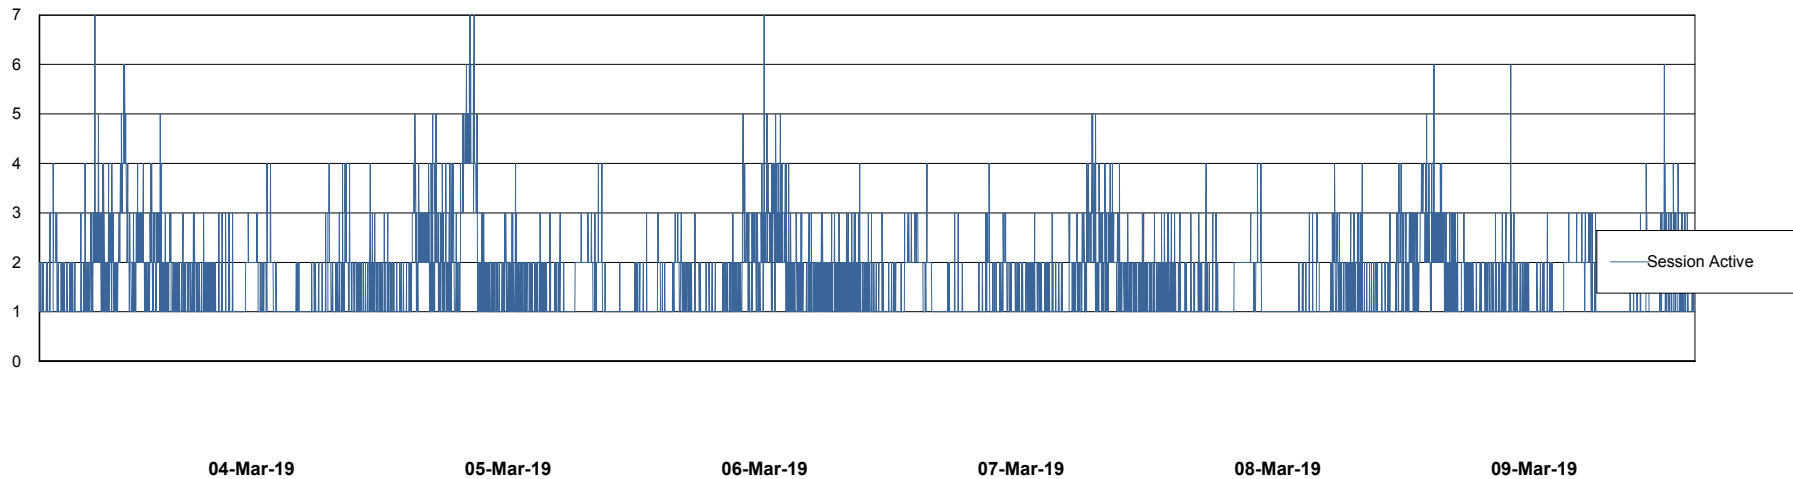

Weekly SLA Customer Report

Customer NIX_Production
Database ID 51

Database Performance NIXDB_BI

Weekly SLA Customer Report

Customer NIX_Production
Database ID 51

Database Performance NIXDB_Production

Weekly SLA Customer Report