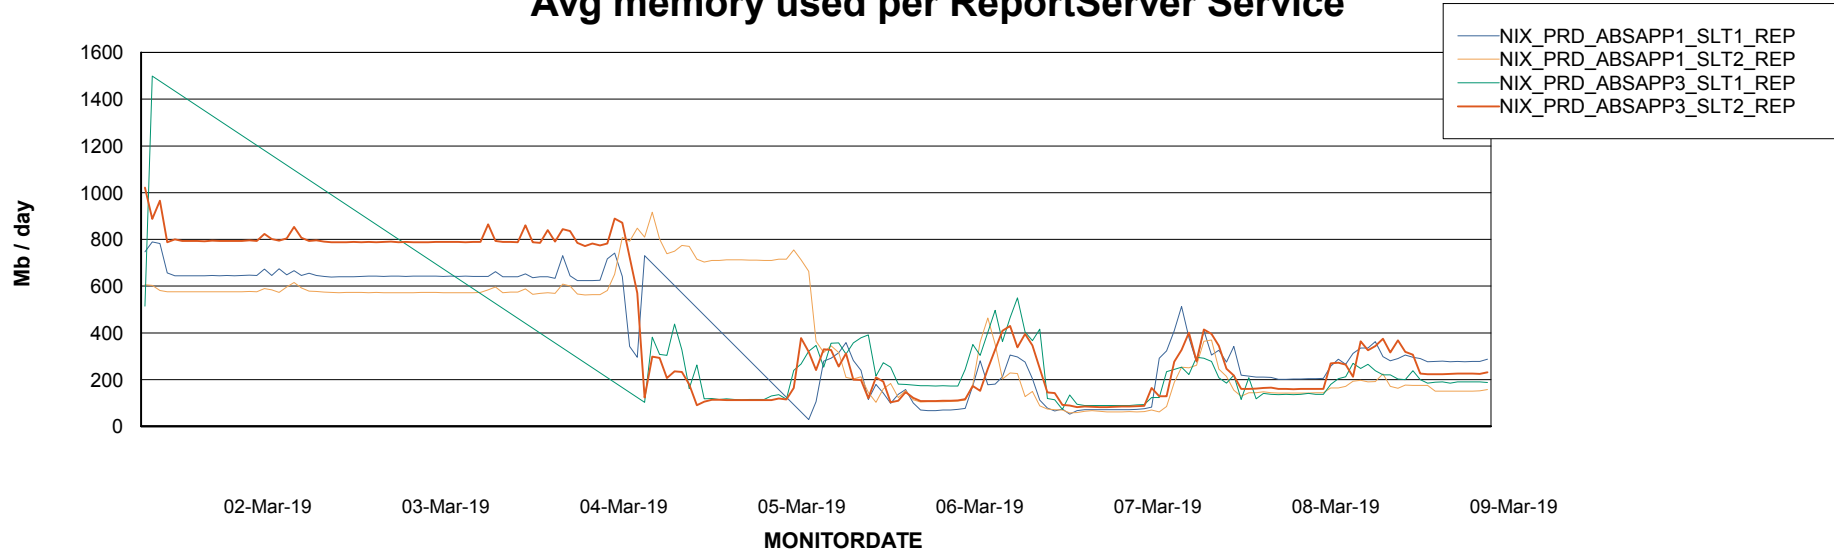

Avg users per day per ABS server

Weekly SLA Customer Report

Customer NIX_Production
Database ID 51

ABSSolute Application ReportServer Services

Avg memory used per ReportServer Service

Weekly SLA Customer Report