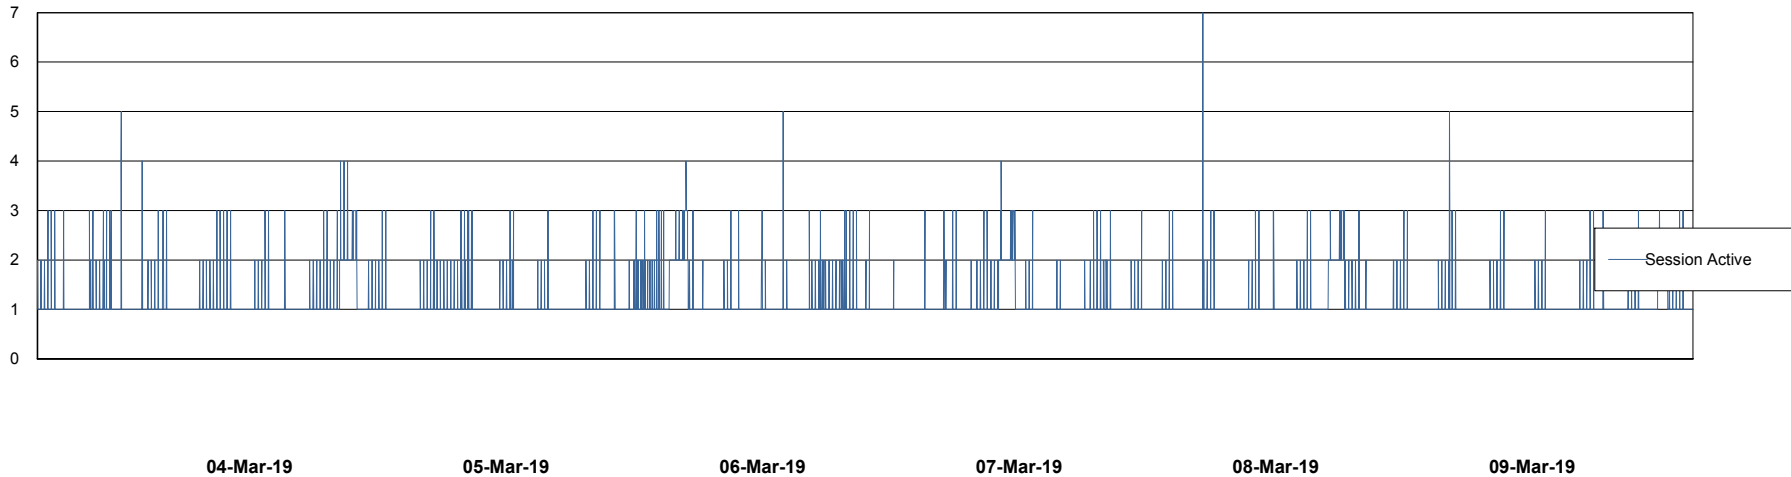

Harddisk Usage NIX_PRD_ORCDB2

	Free disk space on c: (%)	Total disk space on c: (Gb)	Total disk space on d: (Gb)	Free disk space on e: (%)	Total disk space on e: (Gb)	Free disk space on f: (%)	Total disk space on f: (Gb)
09-Mar-19	93	574	488	81	684	86	488
08-Mar-19	93	574	488	81	684	87	488
07-Mar-19	93	574	488	81	684	87	488
06-Mar-19	93	574	488	81	684	88	488
05-Mar-19	93	574	488	81	684	89	488
04-Mar-19	93	574	488	81	684	90	488
03-Mar-19	93	574	488	81	684	89	488

Weekly SLA Customer Report

Customer NIX_Production
Database ID 51

Database Performance NIXDB_BI

Weekly SLA Customer Report

Customer NIX_Production
Database ID 51

Database Performance NIXDB_Production

Weekly SLA Customer Report