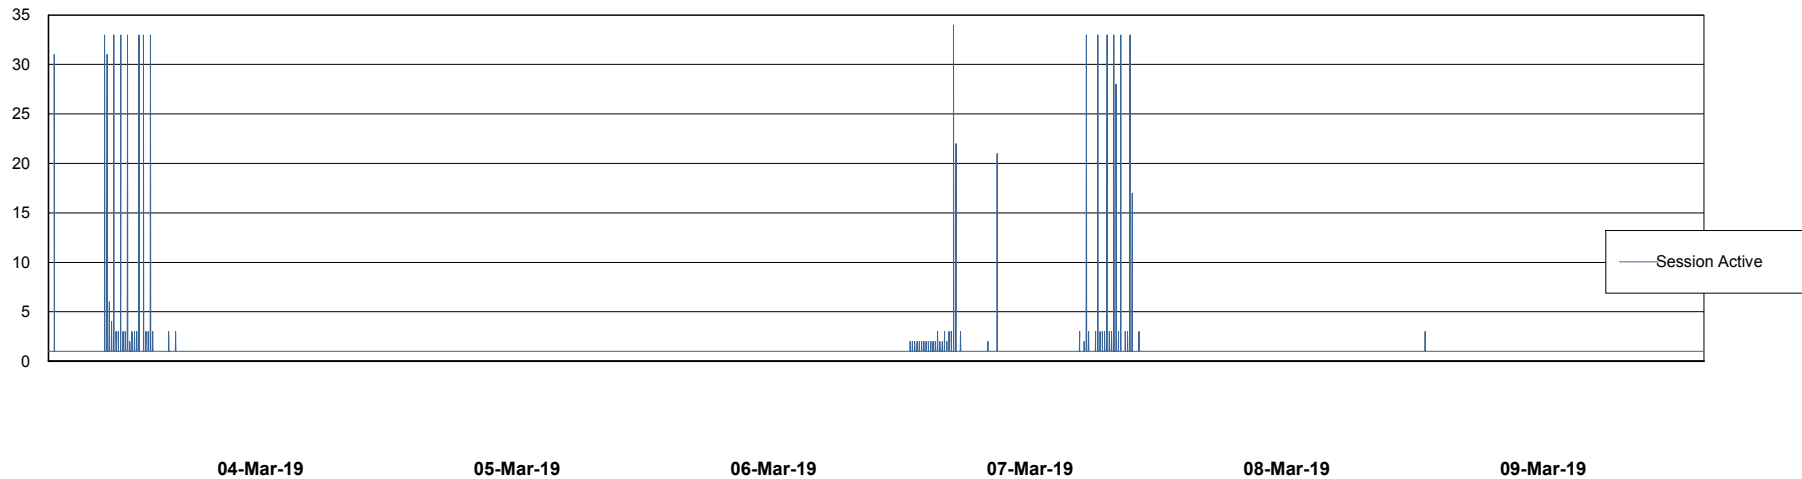

Database Performance NIXDB_Standby