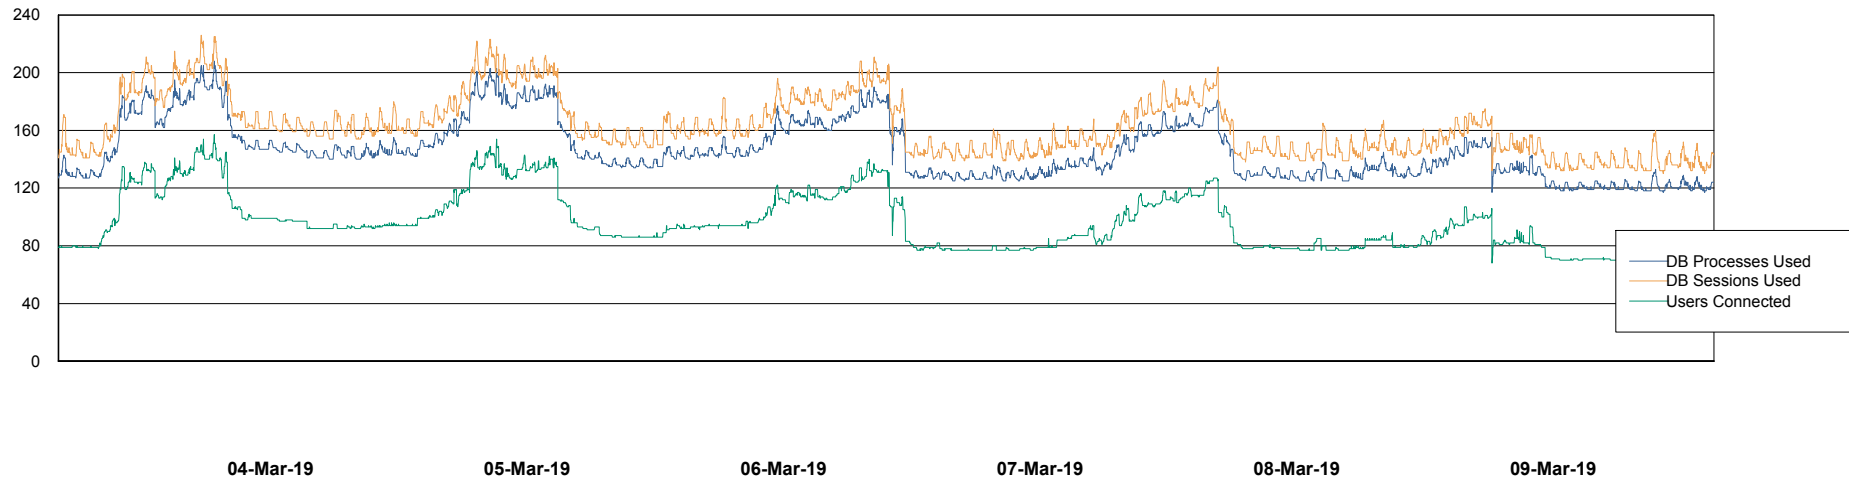

Weekly SLA Customer Report

Customer NIX_Production
Database ID 51

Database Performance NIXDB_BI

Weekly SLA Customer Report

Customer NIX_Production
Database ID 51

Database Performance NIXDB_Production

Weekly SLA Customer Report