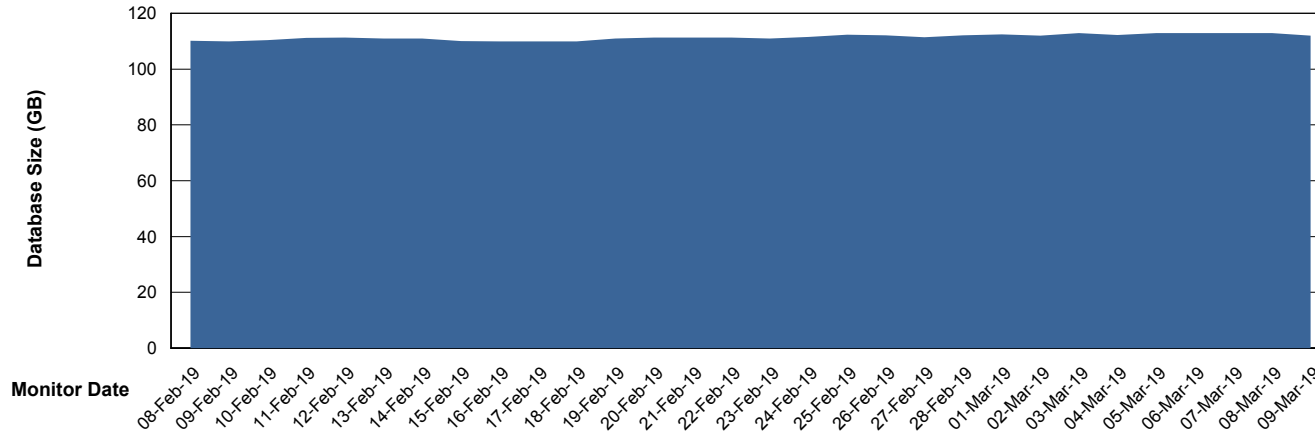

Customer NIX_Production
Database ID 51

Database Performance NIXDB_Standby

Weekly SLA Customer Report

Customer NIX_Production
Database ID 51

DATABASE SIZE NIXDB_BI

Database growth over last month

DATABASE SIZE NIXDB_Production