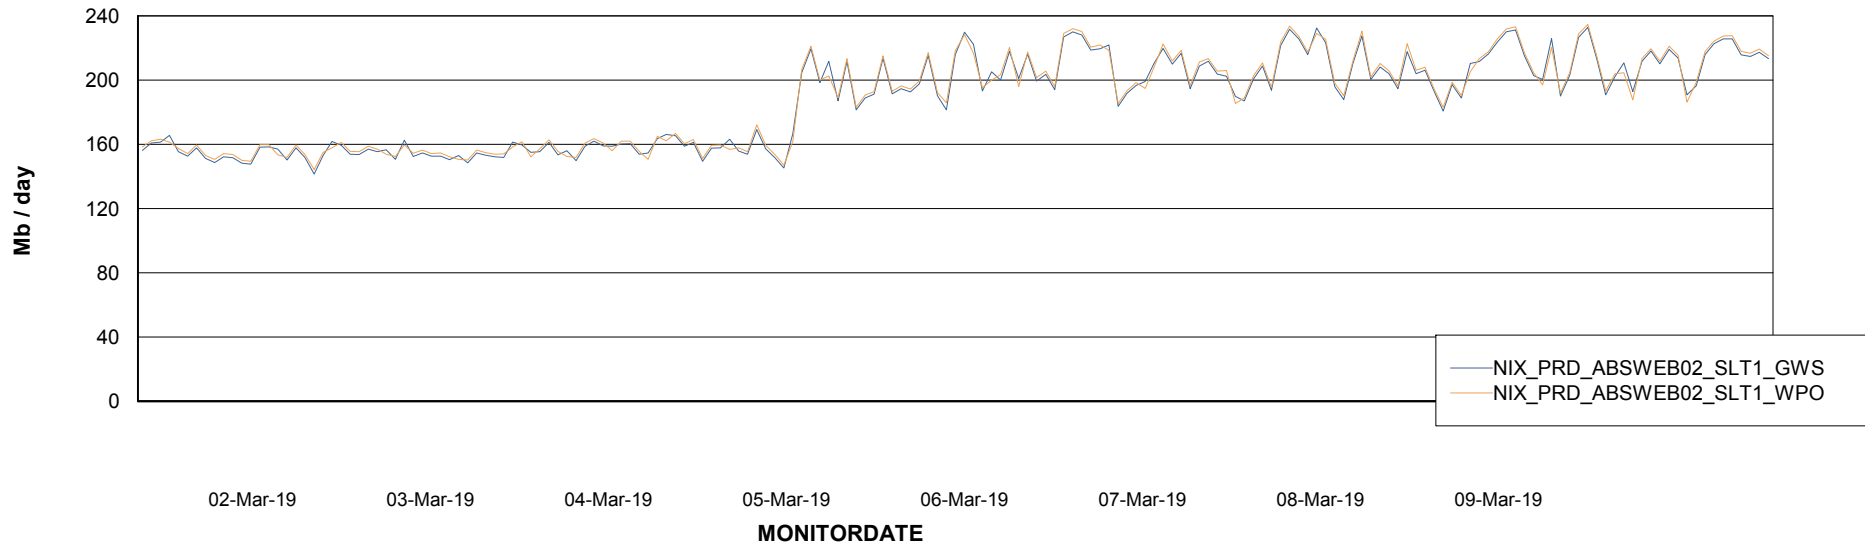

ABSolute Web Component Services

Avg memory used per ABS Web component