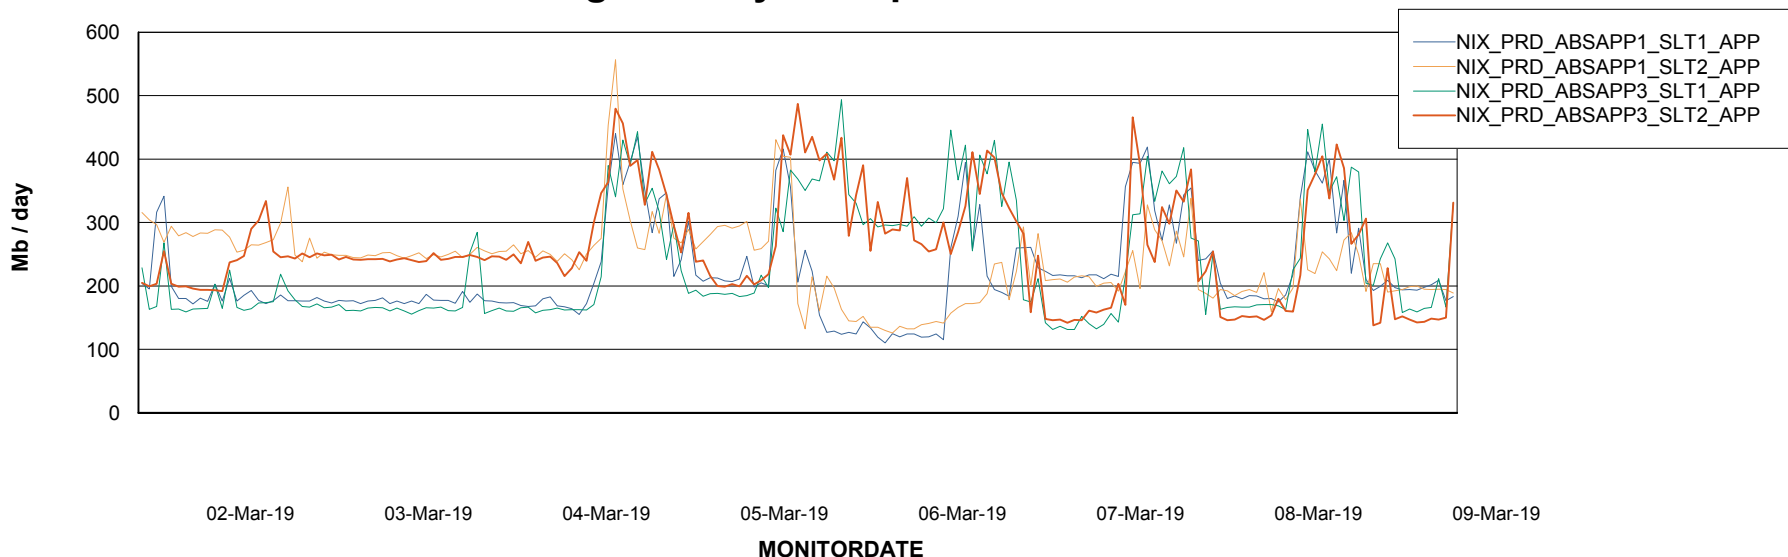

Standby Database Health NIX_Production

Recovery lag for last 7 days

Weekly SLA Customer Report

Customer NIX_Production
Database ID 51

ABSSolute Application Server Services

Avg memory used per ABS Server Service