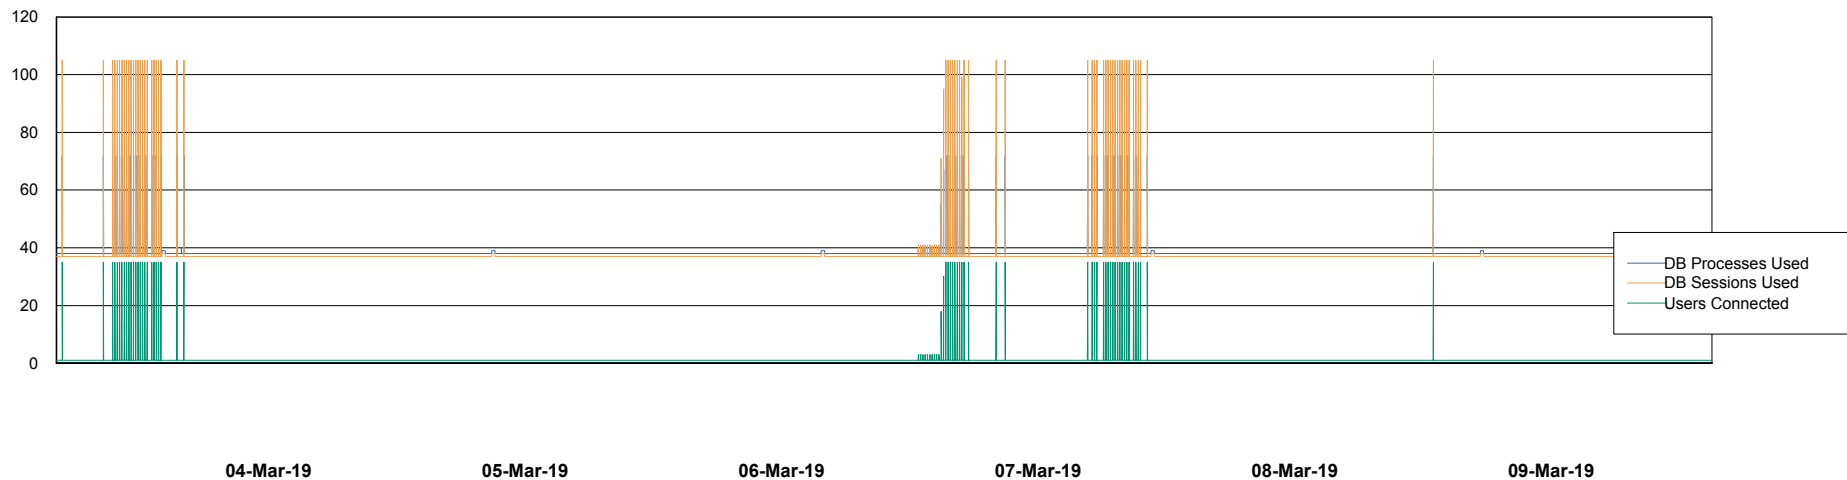

Weekly SLA Customer Report

Customer NIX_Production
Database ID 51

Database Performance NIXDB_BI

Weekly SLA Customer Report

Customer NIX_Production
Database ID 51

Database Performance NIXDB_Production

Weekly SLA Customer Report

Customer NIX_Production
Database ID 51

Database Performance NIXDB_Standby

Weekly SLA Customer Report

Customer NIX_Production
Database ID 51

DATABASE SIZE NIXDB_BI

Database growth over last month

DATABASE SIZE NIXDB_Production