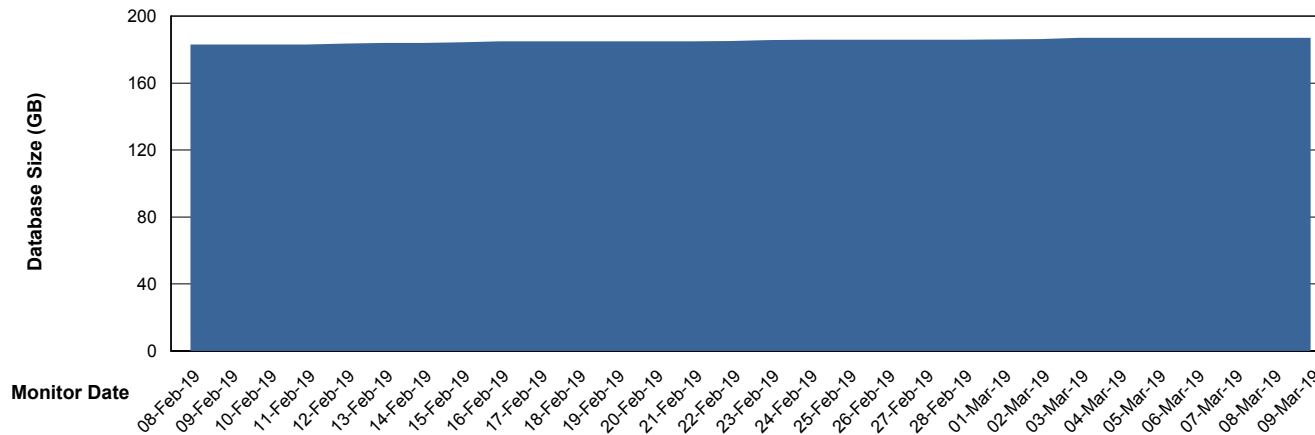

DATABASE SIZE NIXDB_Production

Database growth over last month