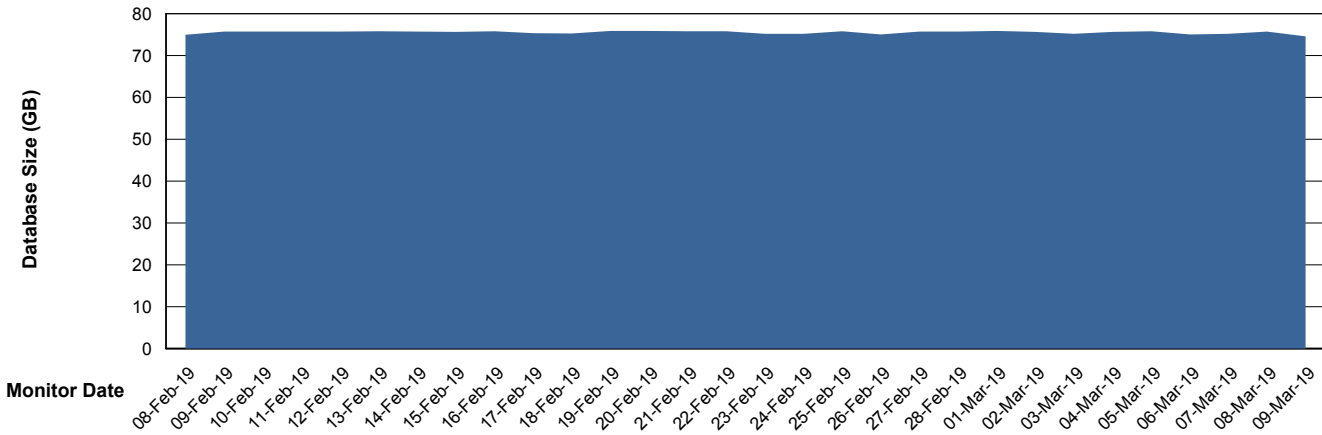

Weekly SLA Customer Report

Customer LLG_Production
Database ID 53

DATABASE SIZE LLGDB_Production

Database growth over last month

DATABASE SIZE LLGDBBI_Production

Database growth over last month

Weekly SLA Customer Report