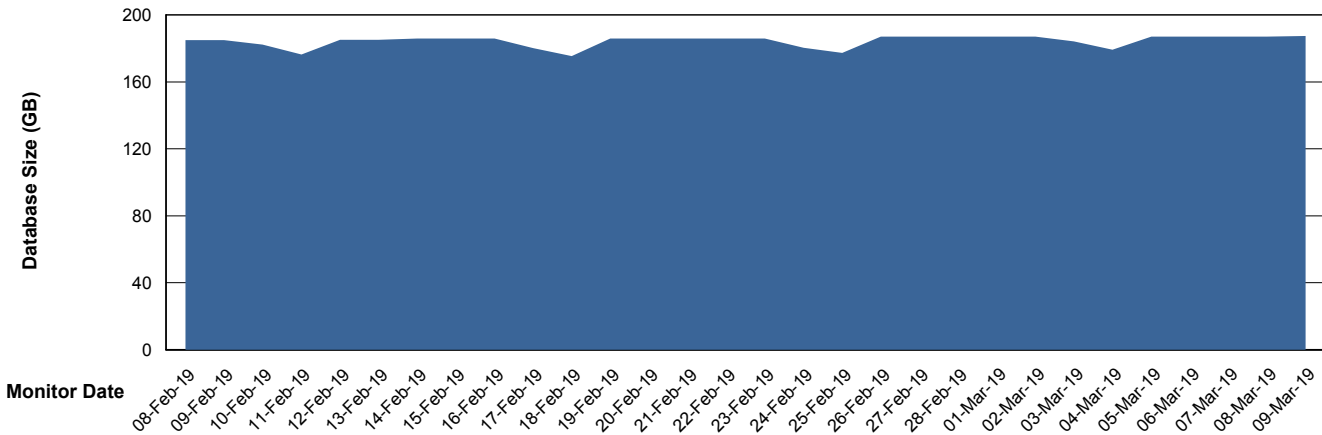

Database Performance LLGDB_Standby

DB Processes Max 1,000
DB Sessions Max 1,536

Weekly SLA Customer Report

Customer LLG_Production
Database ID 53

Database Performance LLGDBBI_Production

DB Processes Max 500
DB Sessions Max 780

Weekly SLA Customer Report

Customer LLG_Production
Database ID 53

DATABASE SIZE LLGDB_Production

Database growth over last month

DATABASE SIZE LLGDBBI_Production

Database growth over last month

Weekly SLA Customer Report