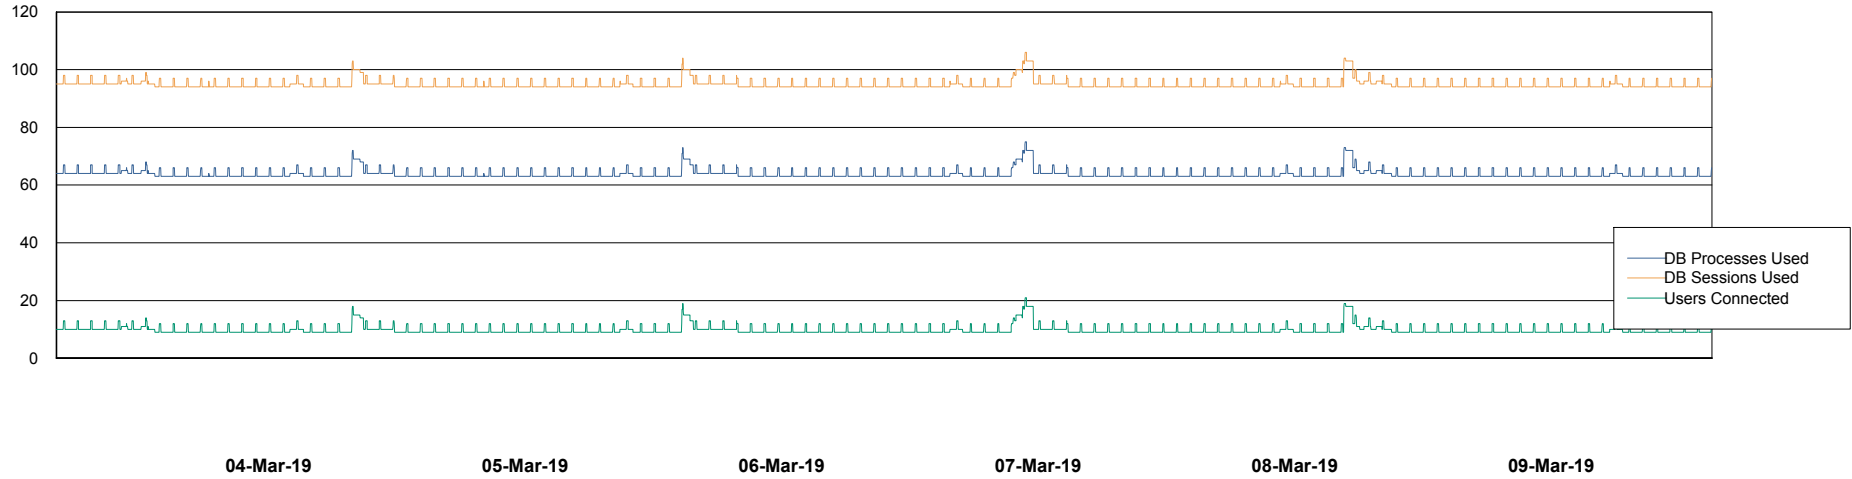

Database Performance LLGDB_Standby

DB Processes Max 1,000
DB Sessions Max 1,536