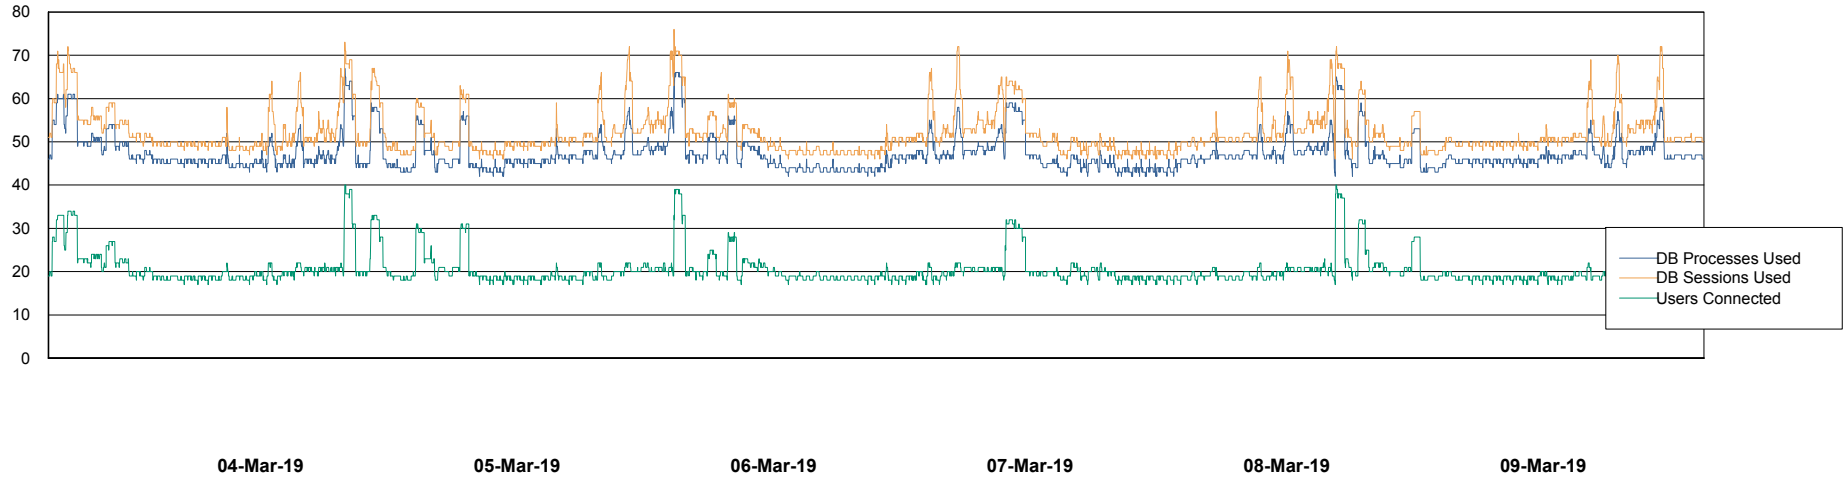

Database Performance LLGDB_Standby

DB Processes Max 1,000
DB Sessions Max 1,536

Weekly SLA Customer Report

Customer LLG_Production
Database ID 53

Database Performance LLGDBBI_Production

DB Processes Max 500
DB Sessions Max 780