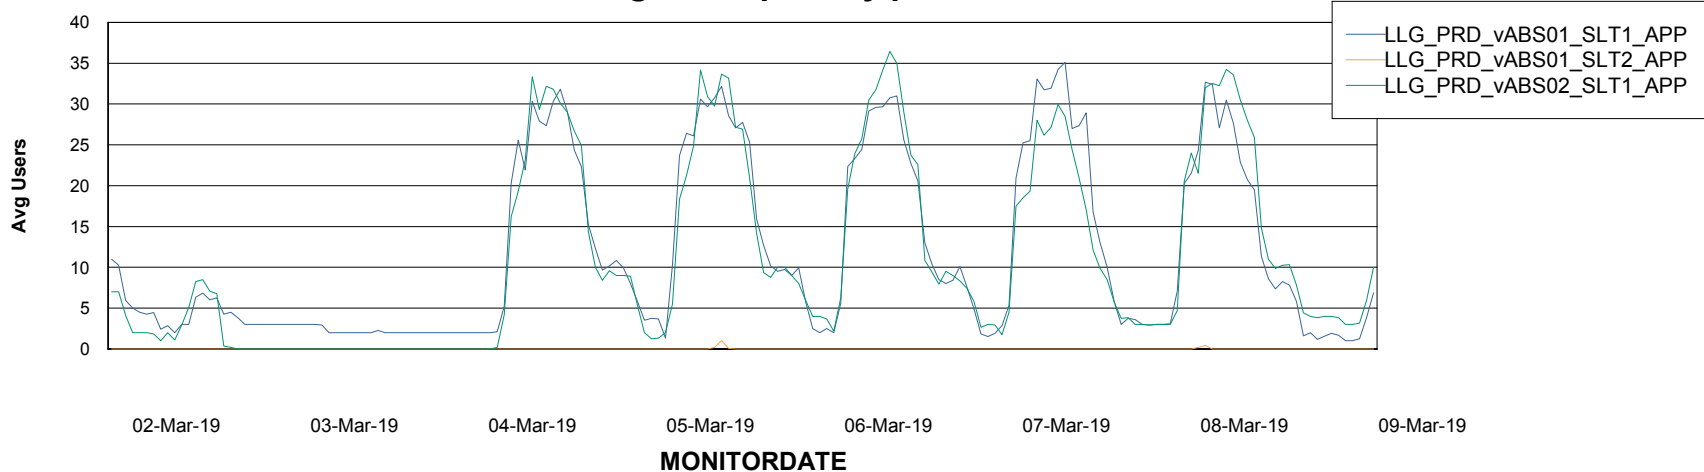

Weekly SLA Customer Report

Customer LLG_Production
Database ID 53

ABSSolute Application Server Services

Avg memory used per ABS Server Service

Avg users per day per ABS server

Weekly SLA Customer Report

Customer LLG_Production
Database ID 53