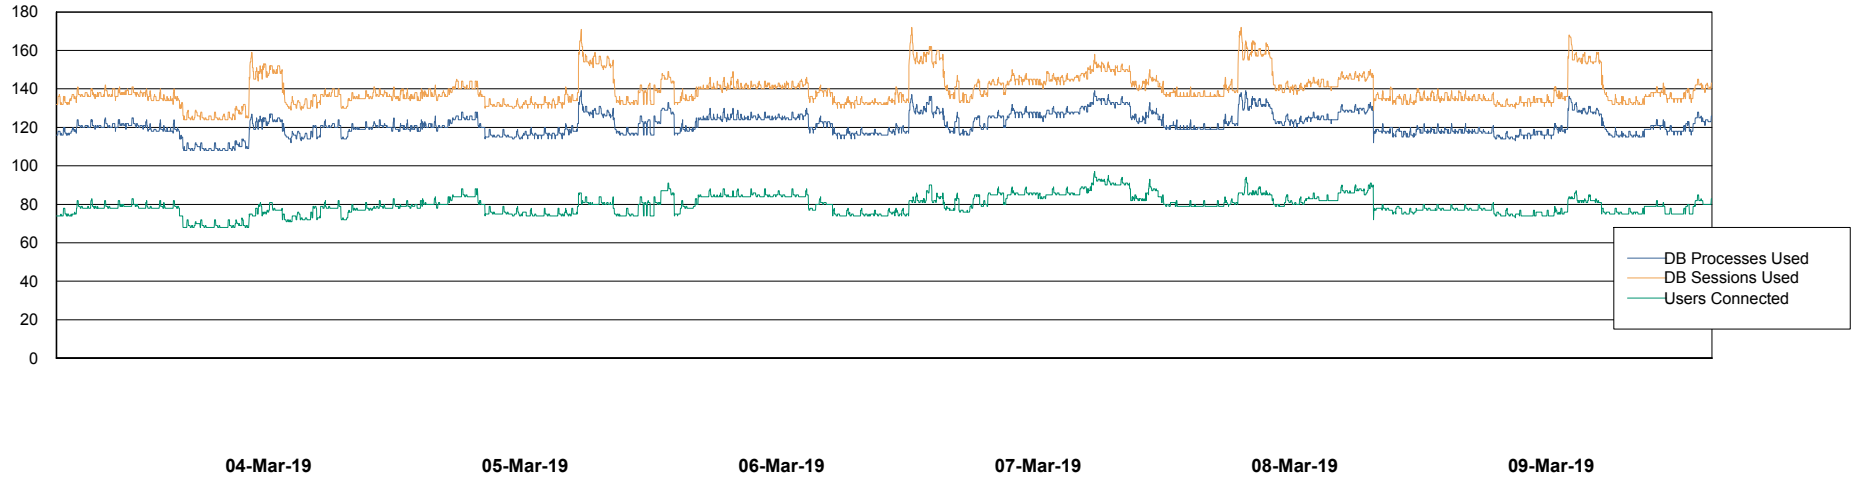

Database Performance LLGDB_Production

DB Processes Max 520
DB Sessions Max 804