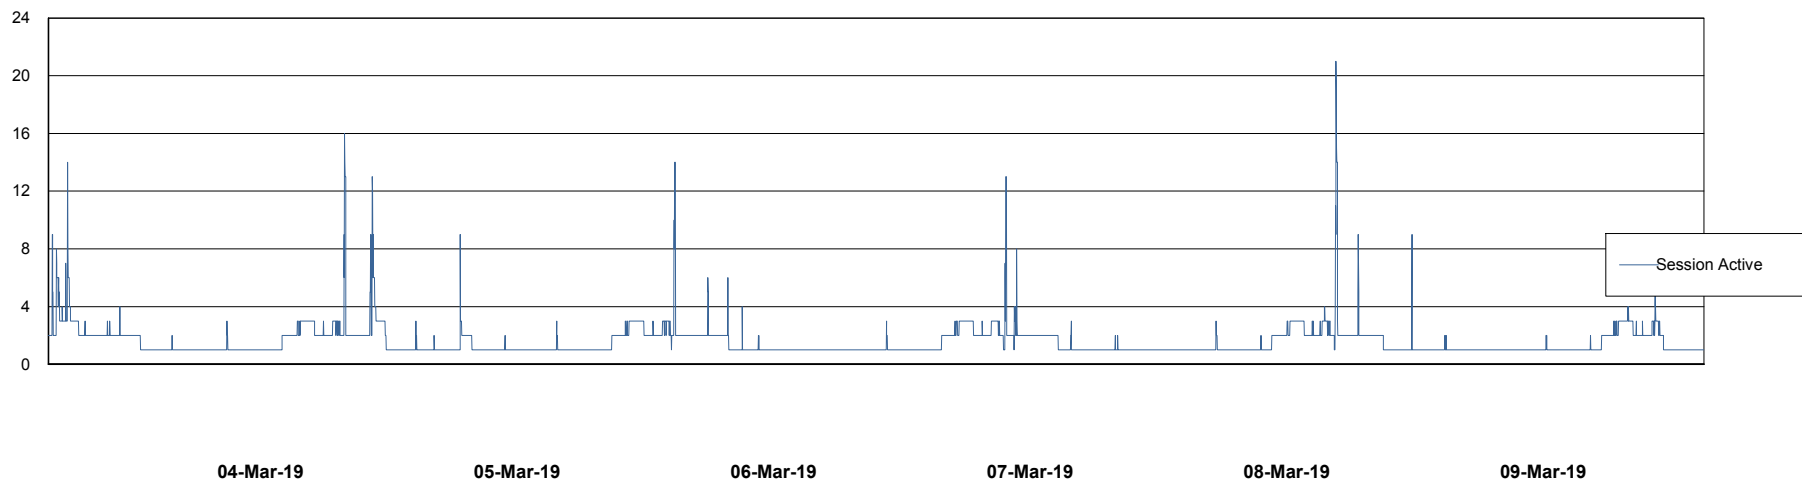

Database Performance LLGDB_Standby

DB Processes Max 1,000
DB Sessions Max 1,536

Weekly SLA Customer Report

Customer LLG_Production
Database ID 53

Database Performance LLGDBBI_Production

DB Processes Max 500
DB Sessions Max 780

Weekly SLA Customer Report

Customer LLG_Production
Database ID 53

DATABASE SIZE LLGDB_Production

Database growth over last month

DATABASE SIZE LLGDBBI_Production

Database growth over last month

Weekly SLA Customer Report