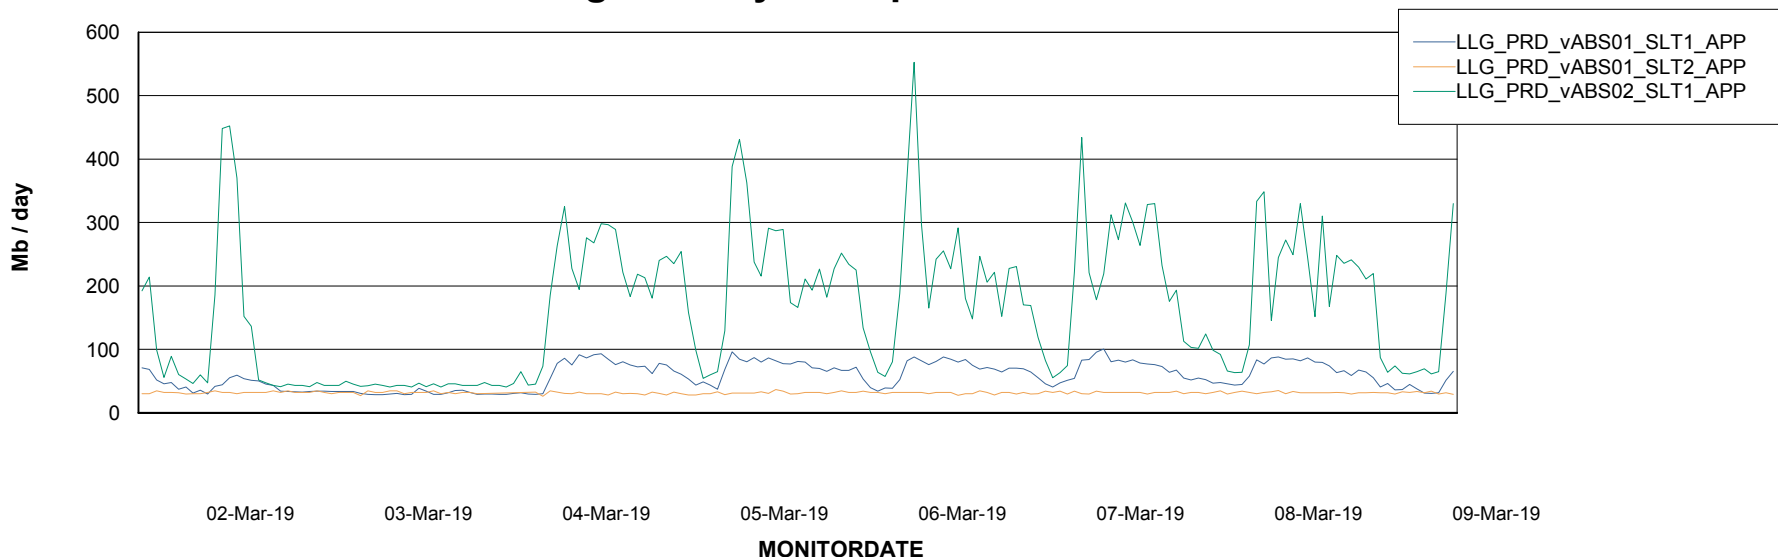

ABSSolute Application Server Services

Avg memory used per ABS Server Service