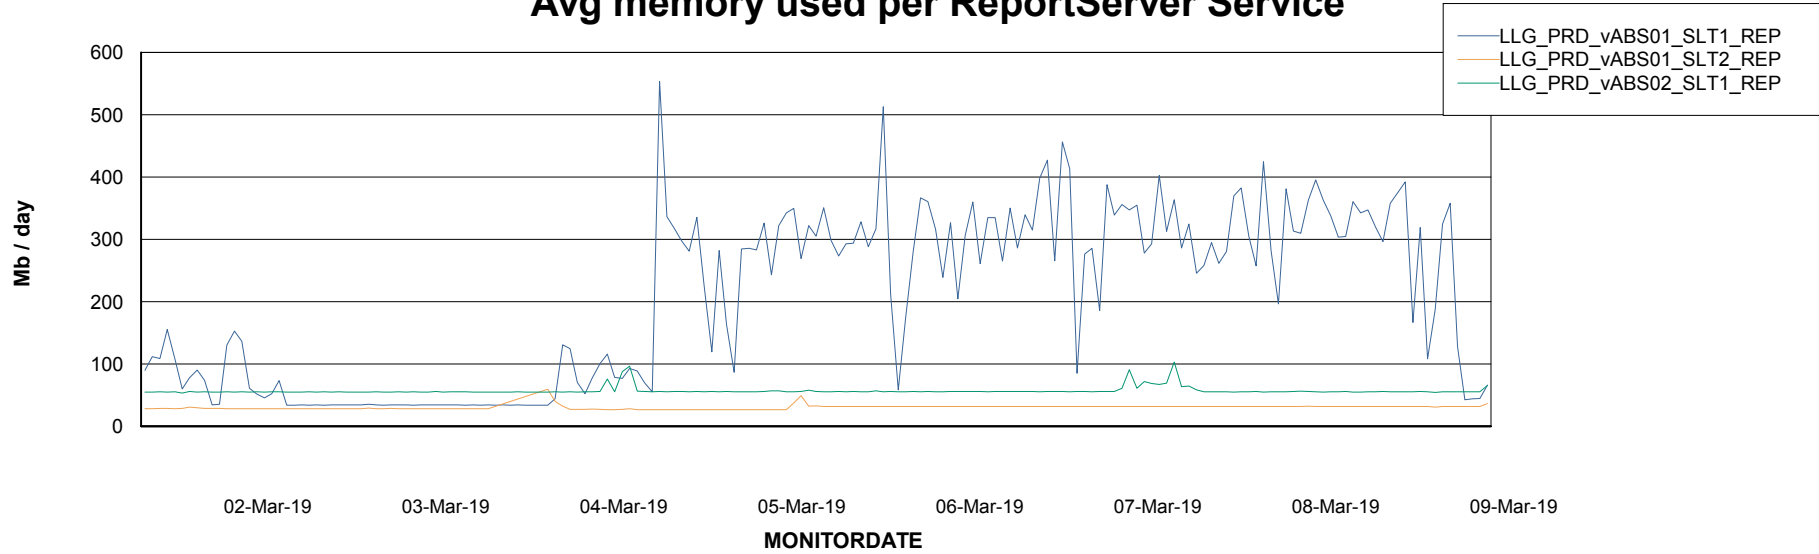

ABSSolute Application ReportServer Services

Avg memory used per ReportServer Service