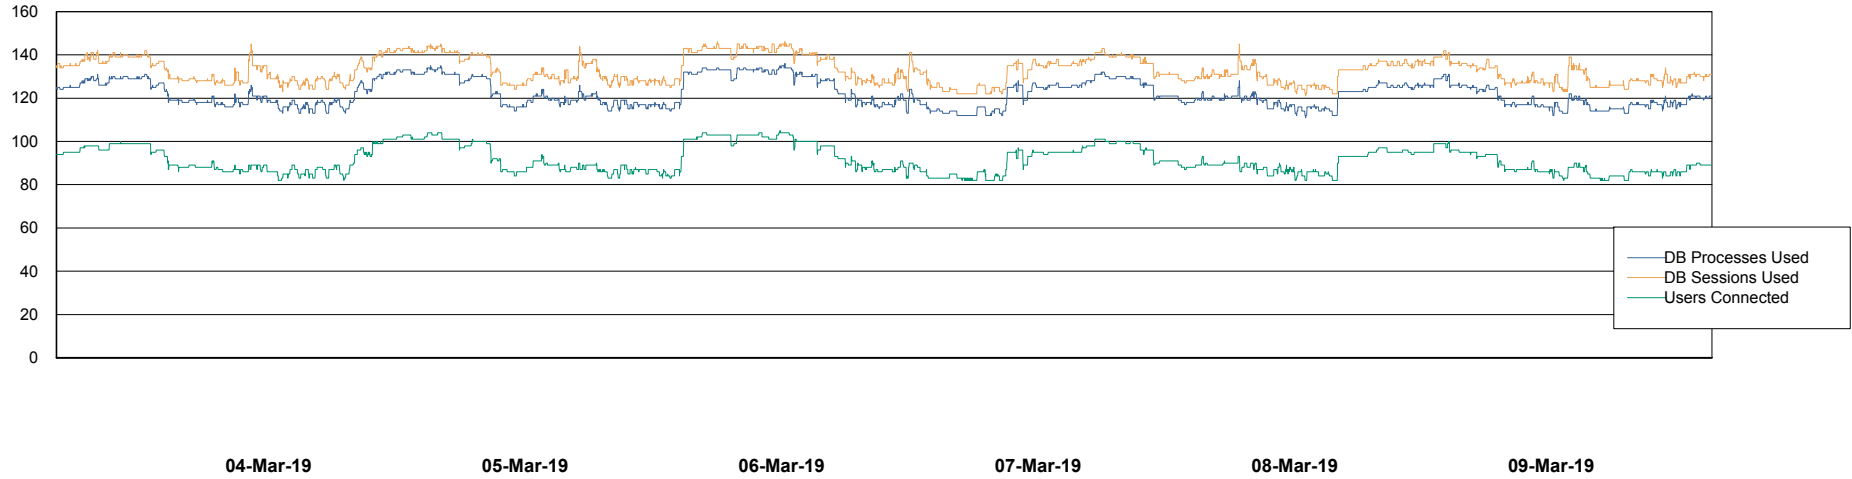

Harddisk Usage FIS_PRD_ORACLE2

	Free disk space on c: (%)	Total disk space on c: (Gb)	Free disk space on l: (%)	Total disk space on l: (Gb)	Free disk space on o: (%)	Total disk space on o: (Gb)
09-Mar-19	70	279	19	279	7	373
08-Mar-19	70	279	19	279	7	373
07-Mar-19	70	279	19	279	7	373
06-Mar-19	70	279	19	279	7	373
05-Mar-19	70	279	19	279	7	373
04-Mar-19	70	279	19	279	7	373
03-Mar-19	70	279	19	279	7	373

Weekly SLA Customer Report

Customer FIS_Production
Database ID 46

Database Performance FISDB_Production

DB Processes Max 150
DB Sessions Max 264

Weekly SLA Customer Report

Customer FIS_Production
Database ID 46