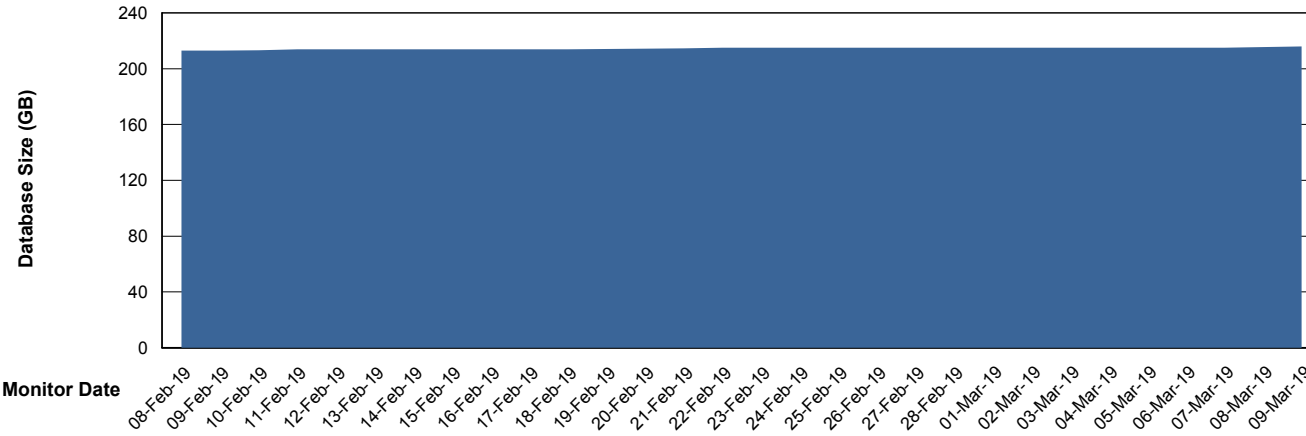

Database Performance FISDB_Standby

DB Processes Max 150
DB Sessions Max 264

Weekly SLA Customer Report

Customer FIS_Production
 Database ID 46

DATABASE SIZE FISDB_Production

Database growth over last month

Database Tablespace FISDB_Production

Date	Tablespace Name	Filesize (Gb)	Usedsize (Gb)	Percentage free
09-Mar-19	ABSDATA	105	90	14
	INDX	143	125	13
08-Mar-19	ABSDATA	105	90	14
	INDX	143	125	13
07-Mar-19	ABSDATA	105	90	14
	INDX	143	125	13
06-Mar-19	ABSDATA	105	90	14
	INDX	143	125	13
05-Mar-19	ABSDATA	105	90	14
	INDX	143	125	13
04-Mar-19	ABSDATA	105	90	14
	INDX	143	125	13
03-Mar-19	ABSDATA	105	90	14
	INDX	143	125	13