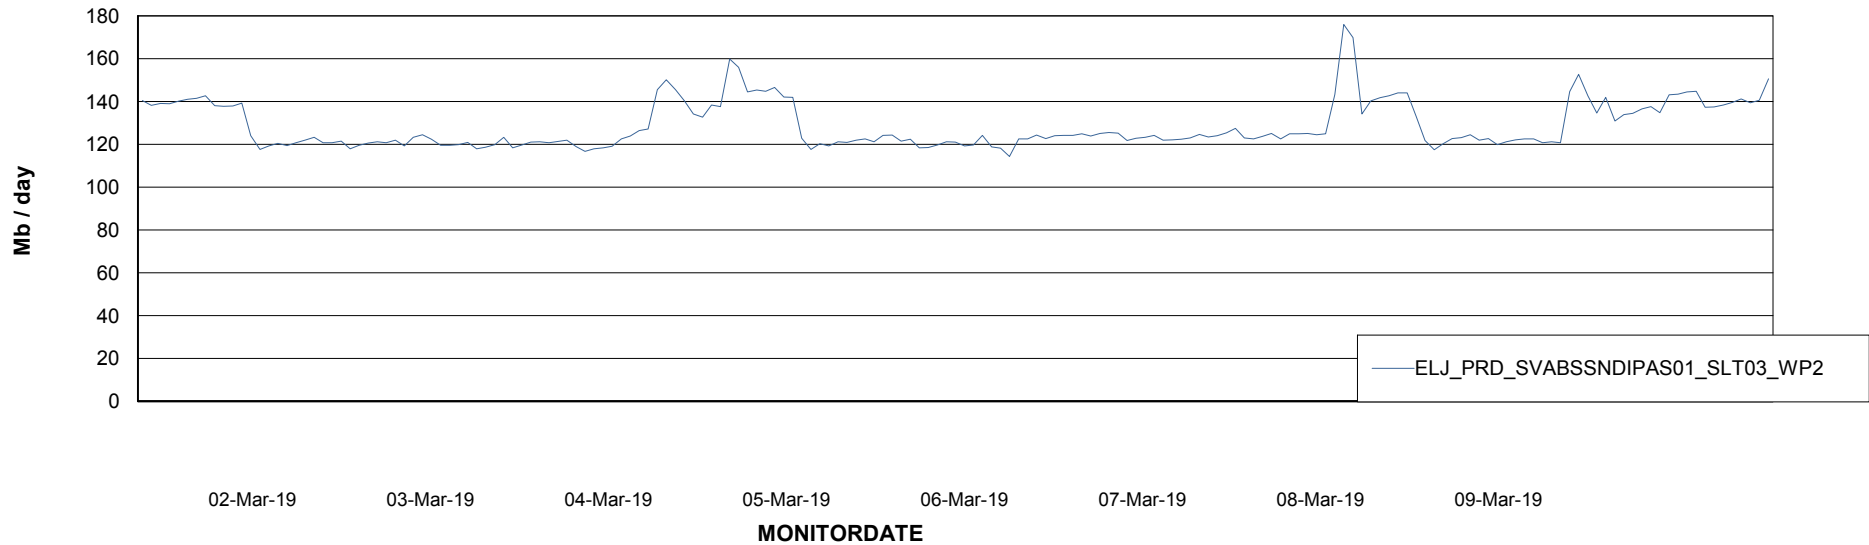

ABSSolute Web Component Services

Avg memory used per ABS Web component