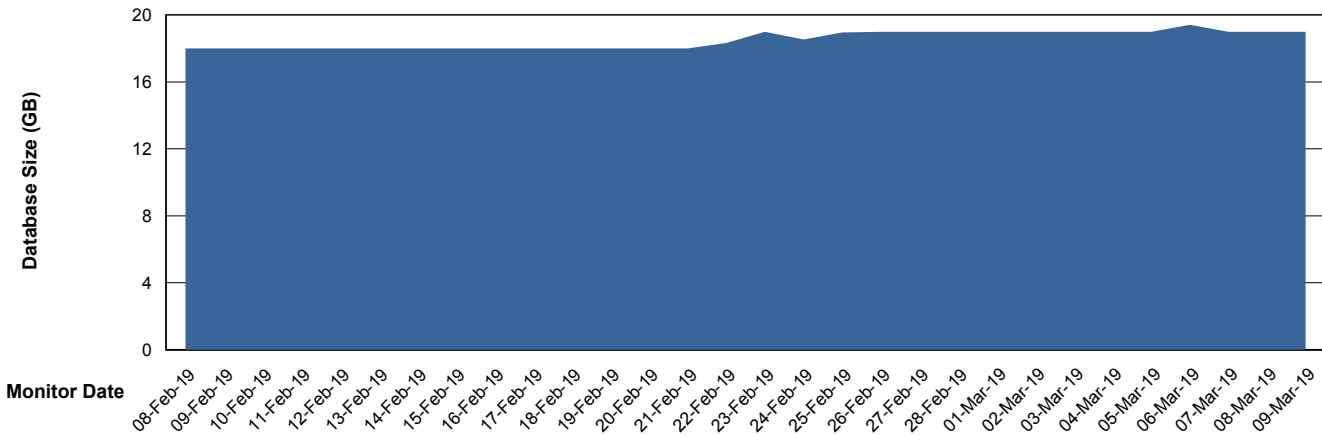

DATABASE SIZE ELJDB_Production

Database growth over last month

Database Tablespace ELJDB_Production

Date	Tablespace Name	Filesize (Gb)	Usedsize (Gb)	Percentage free
09-Mar-19	ABSDATA	18	16	11
	INDX	4	1	75
08-Mar-19	ABSDATA	18	16	11
	INDX	4	1	75
07-Mar-19	ABSDATA	18	16	11
	INDX	4	1	75
06-Mar-19	ABSDATA	18	15	17
	INDX	4	1	75
05-Mar-19	ABSDATA	18	15	17
	INDX	4	1	75
04-Mar-19	ABSDATA	18	15	17
	INDX	4	1	75
03-Mar-19	ABSDATA	18	15	17
	INDX	4	1	75