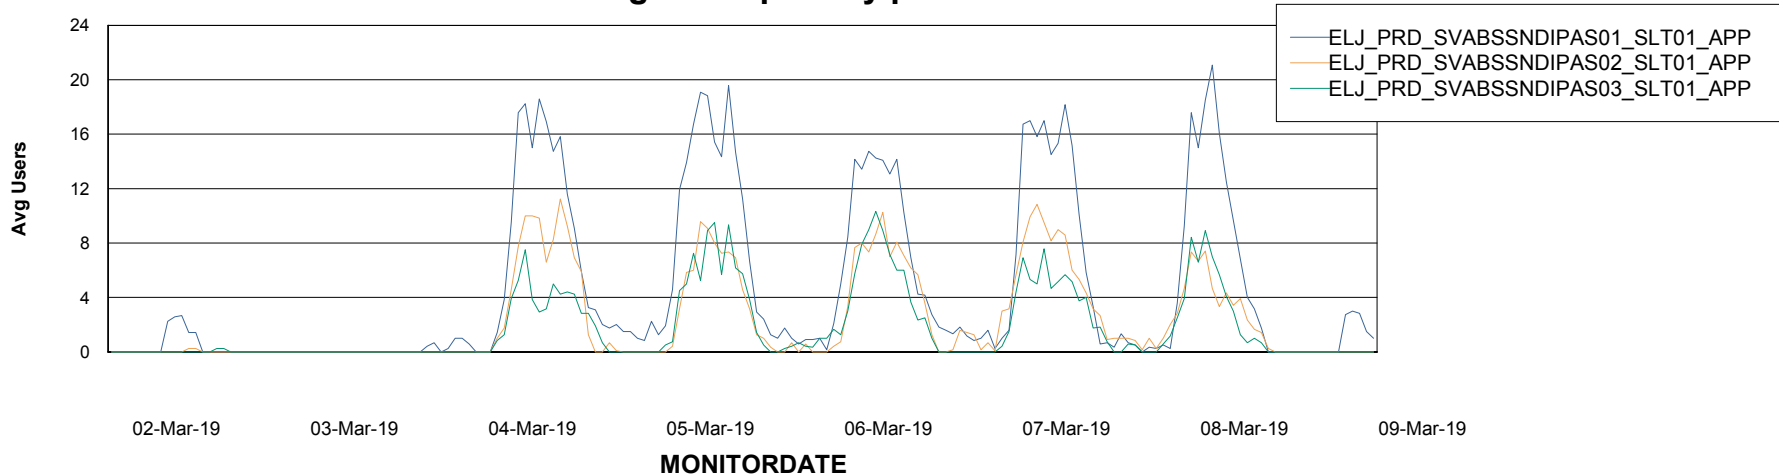

Avg users per day per ABS server