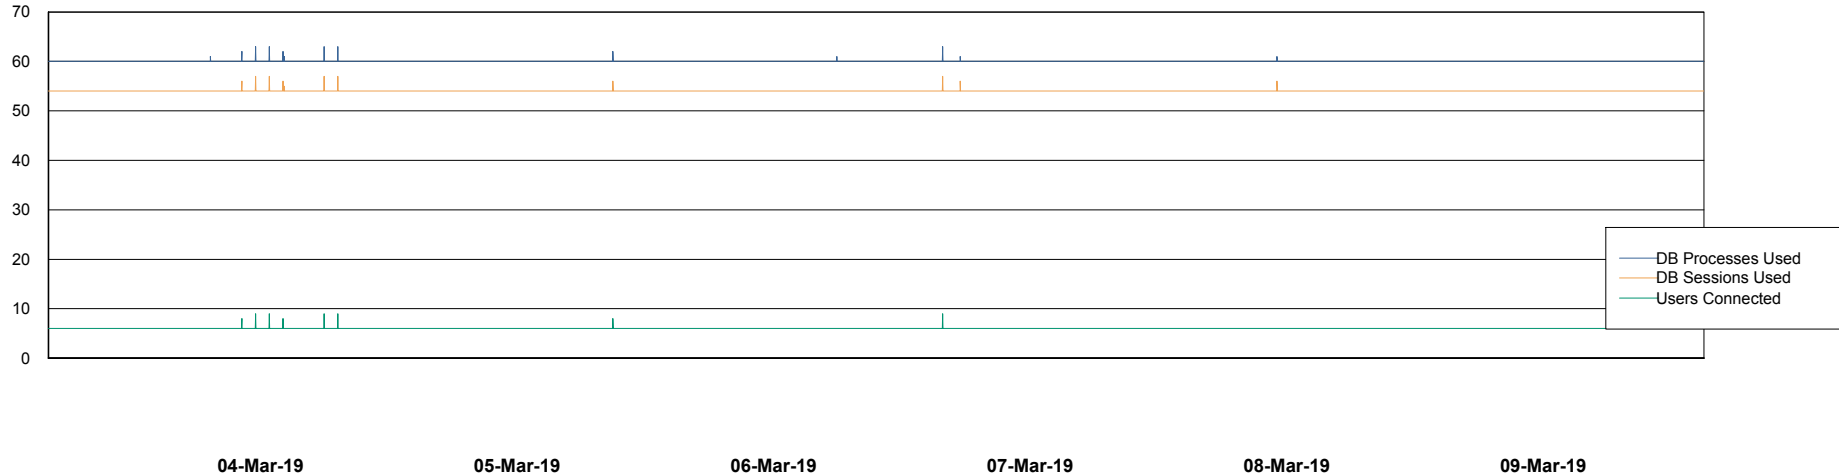

Database Performance ELJDB_Standby

DB Processes Max 600
DB Sessions Max 924