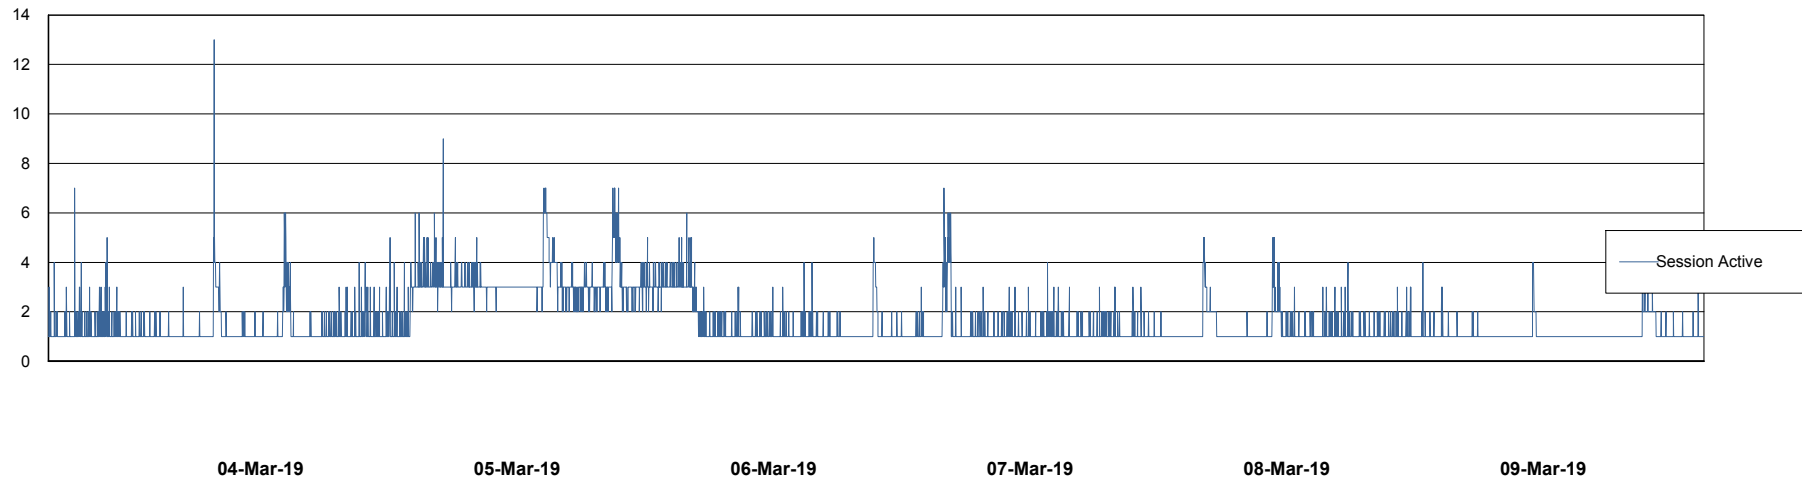

Database Performance ELJDB_Production

DB Processes Max 600
DB Sessions Max 924