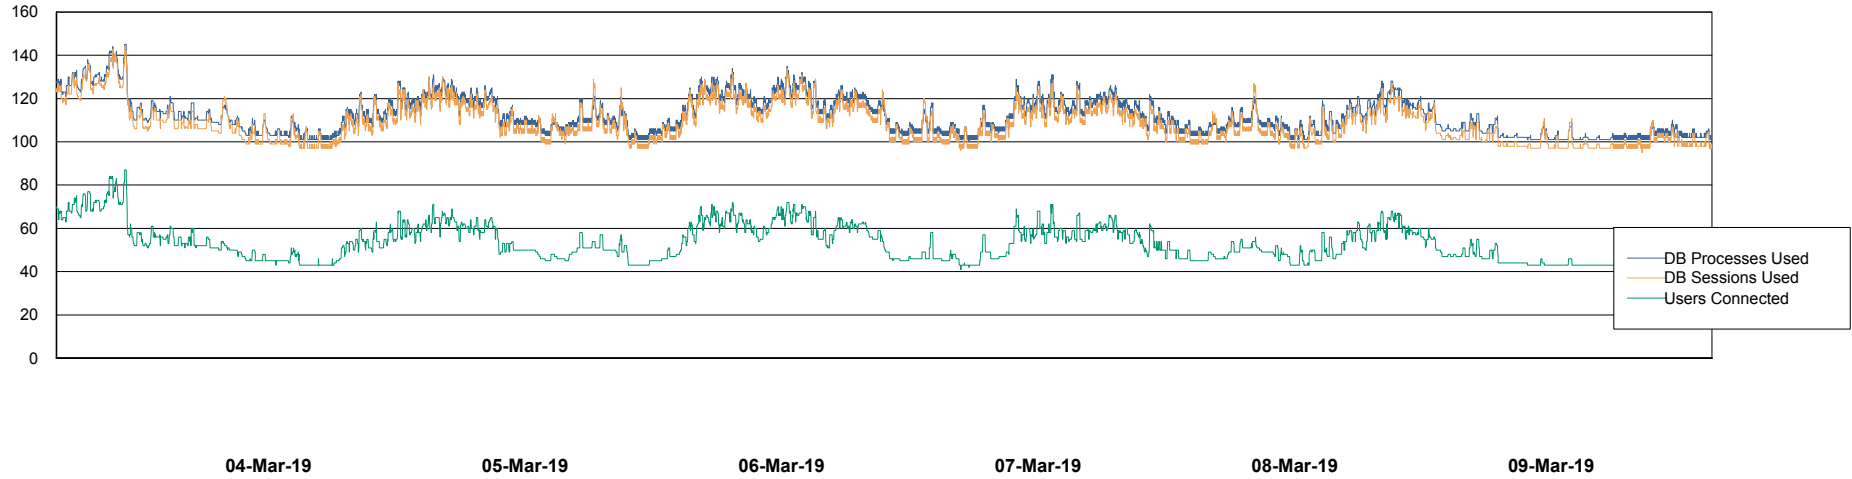

Database Performance ELJDB_Production

DB Processes Max 600
DB Sessions Max 924