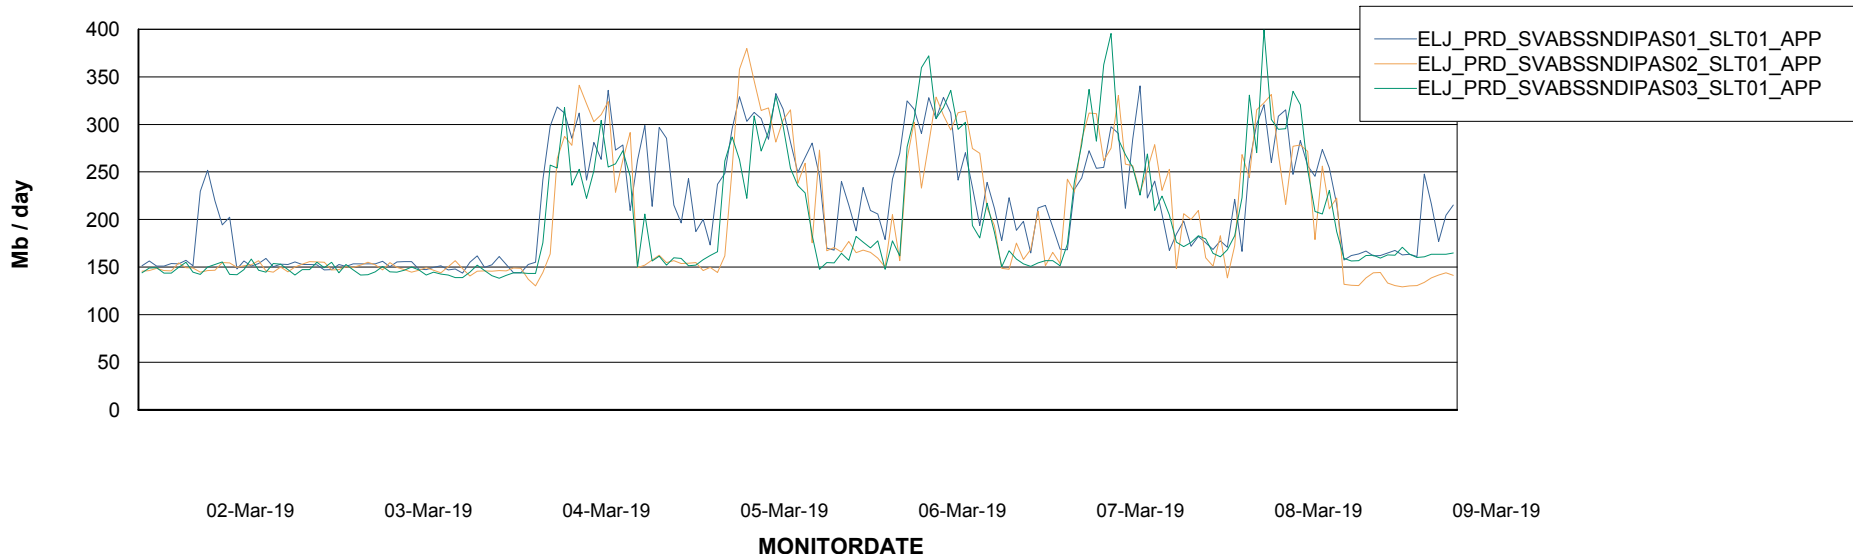

ABSSolute Application Server Services

Avg memory used per ABS Server Service