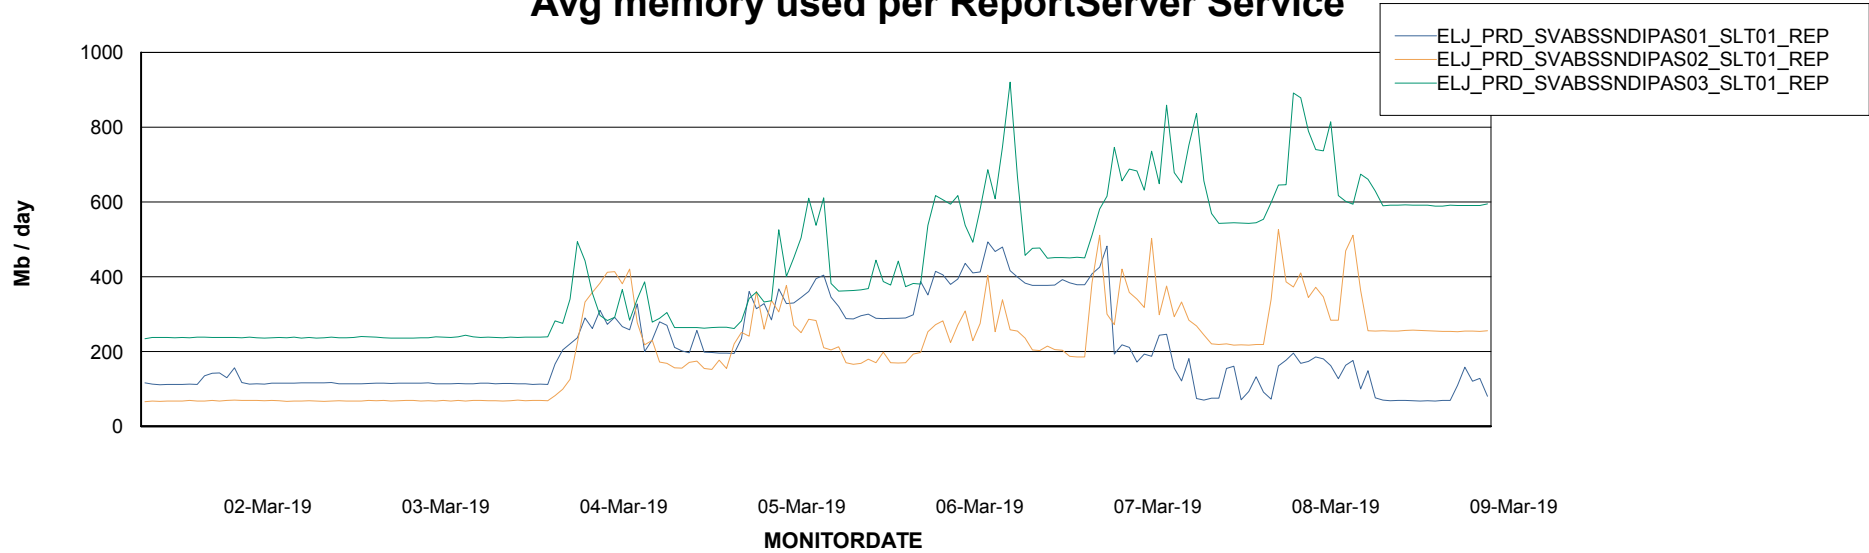

ABSSolute Application ReportServer Services

Avg memory used per ReportServer Service