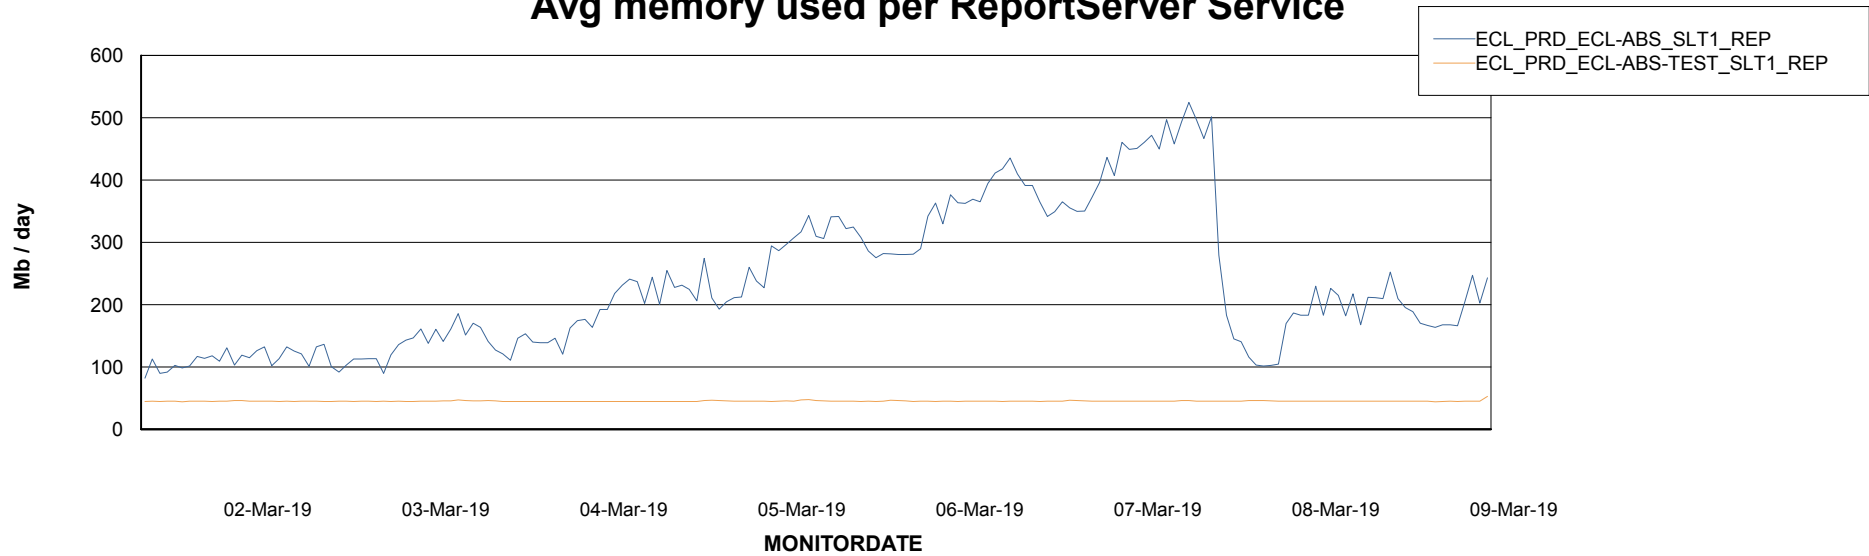

ABSSolute Application ReportServer Services

Avg memory used per ReportServer Service