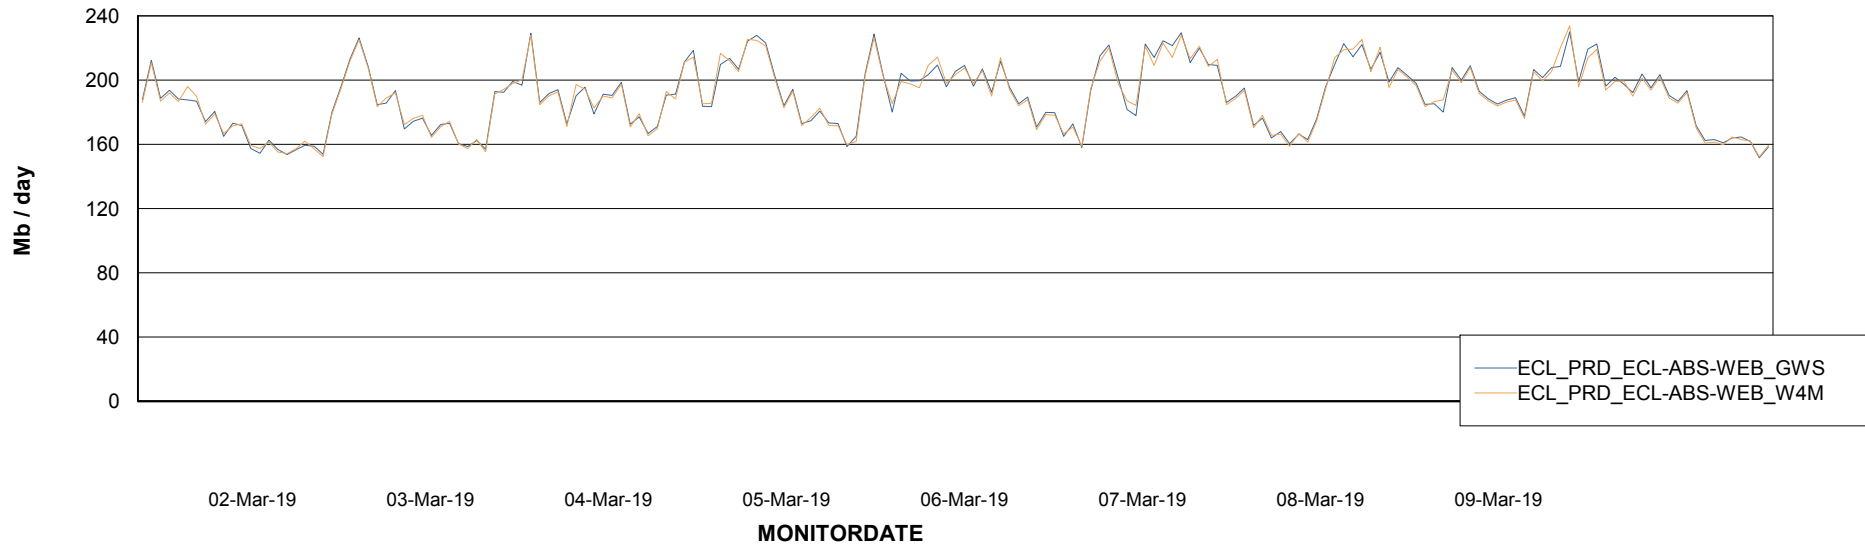

ABSSolute Application ReportServer Services

Avg memory used per ReportServer Service

Weekly SLA Customer Report

Customer ECL Production
Database ID 77

ABSSolute Web Component Services

Avg memory used per ABS Web component