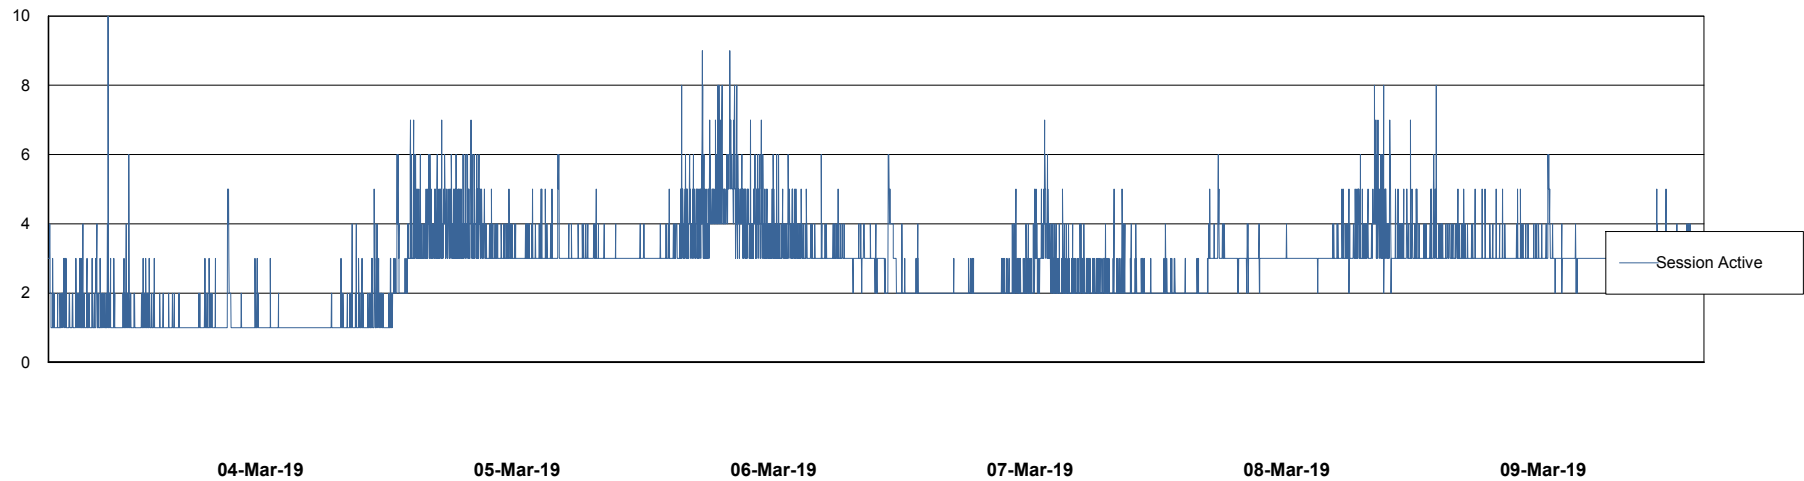

Weekly SLA Customer Report

Customer ECL Production
Database ID 77

Harddisk Usage ECL_PRD_ECL-ABS-WEB

	Free disk space on c: (%)	Total disk space on c: (Gb)
09-Mar-19	76	127
08-Mar-19	76	127
07-Mar-19	76	127
06-Mar-19	76	127
05-Mar-19	76	127
04-Mar-19	76	127
03-Mar-19	76	127

Weekly SLA Customer Report

Customer ECL Production
Database ID 77

Database Performance ECLDB_Production

DB Processes Max 300
DB Sessions Max 480

Weekly SLA Customer Report

Customer ECL Production
Database ID 77