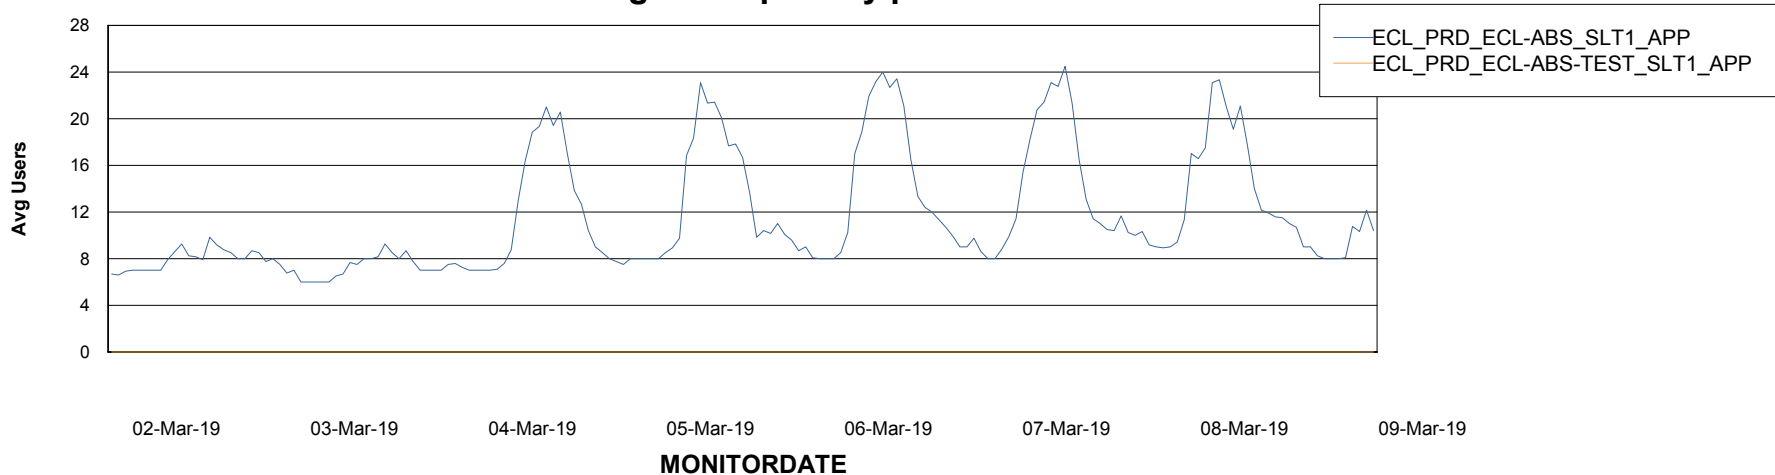

Weekly SLA Customer Report

Customer ECL Production
Database ID 77

ABSSolute Application Server Services

Avg memory used per ABS Server Service

Avg users per day per ABS server

Weekly SLA Customer Report

Customer ECL Production
Database ID 77