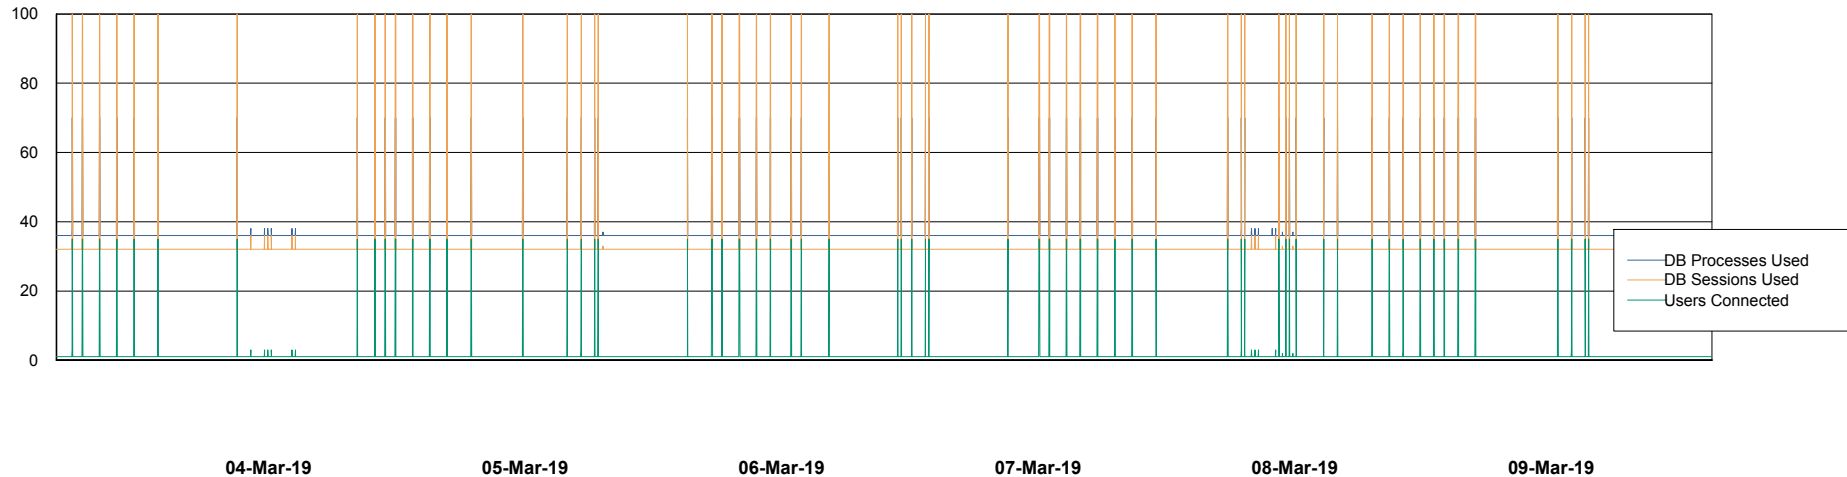

Weekly SLA Customer Report

Customer ECL Production
Database ID 77

Database Performance ECLDB_Production

DB Processes Max 300
DB Sessions Max 480

Weekly SLA Customer Report

Customer ECL Production
Database ID 77

Database Performance ECLDB_Standby

DB Processes Max 300
DB Sessions Max 480

Weekly SLA Customer Report

Customer ECL Production
 Database ID 77

DATABASE SIZE ECLDB_Production

Database growth over last month