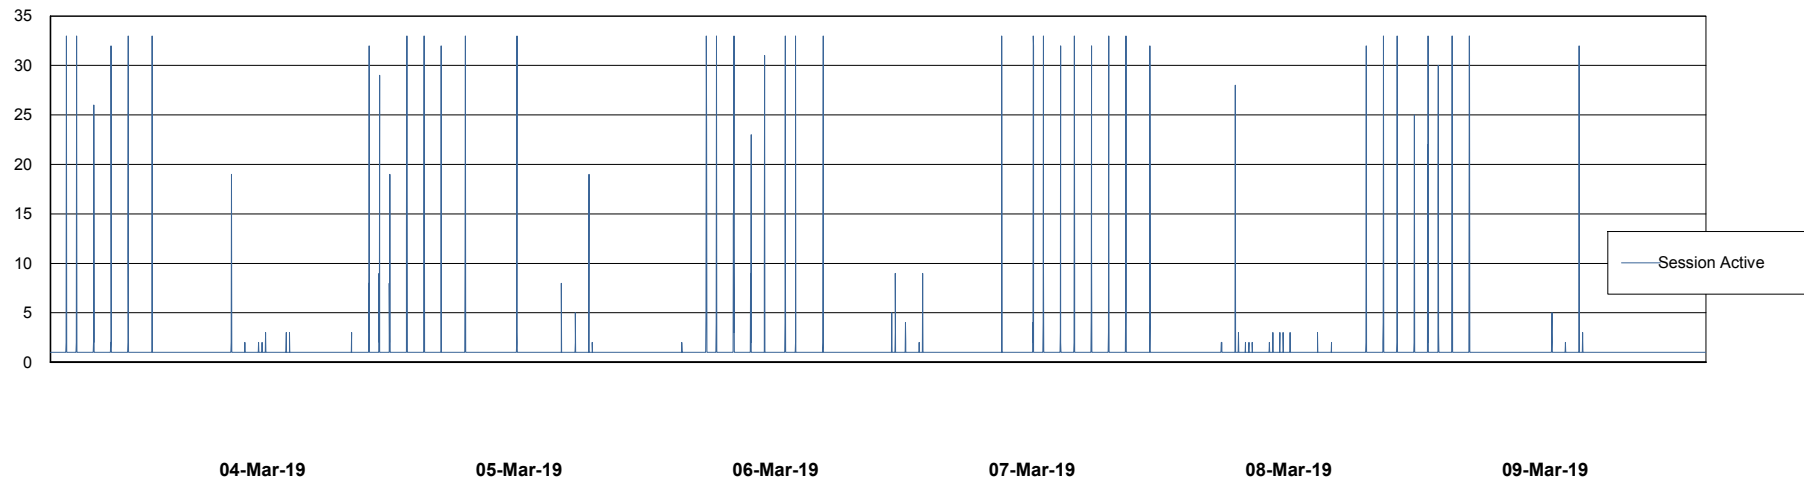

Database Performance ECLDB_Standby

DB Processes Max 300
DB Sessions Max 480