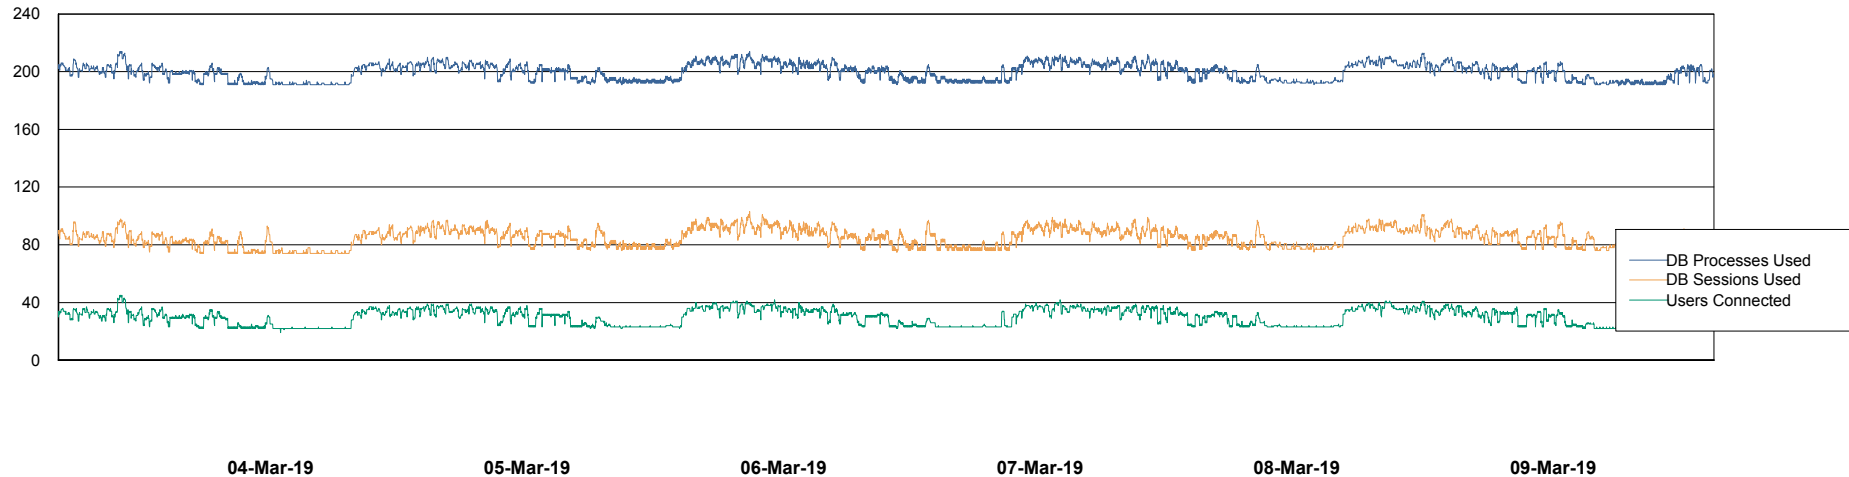

Weekly SLA Customer Report

Customer ECL Production
Database ID 77

Harddisk Usage ECL_PRD_ECL-ABS-WEB

	Free disk space on c: (%)	Total disk space on c: (Gb)
09-Mar-19	76	127
08-Mar-19	76	127
07-Mar-19	76	127
06-Mar-19	76	127
05-Mar-19	76	127
04-Mar-19	76	127
03-Mar-19	76	127

Weekly SLA Customer Report

Customer ECL Production
Database ID 77

Database Performance ECLDB_Production

DB Processes Max 300
DB Sessions Max 480

Weekly SLA Customer Report

Customer ECL Production
Database ID 77