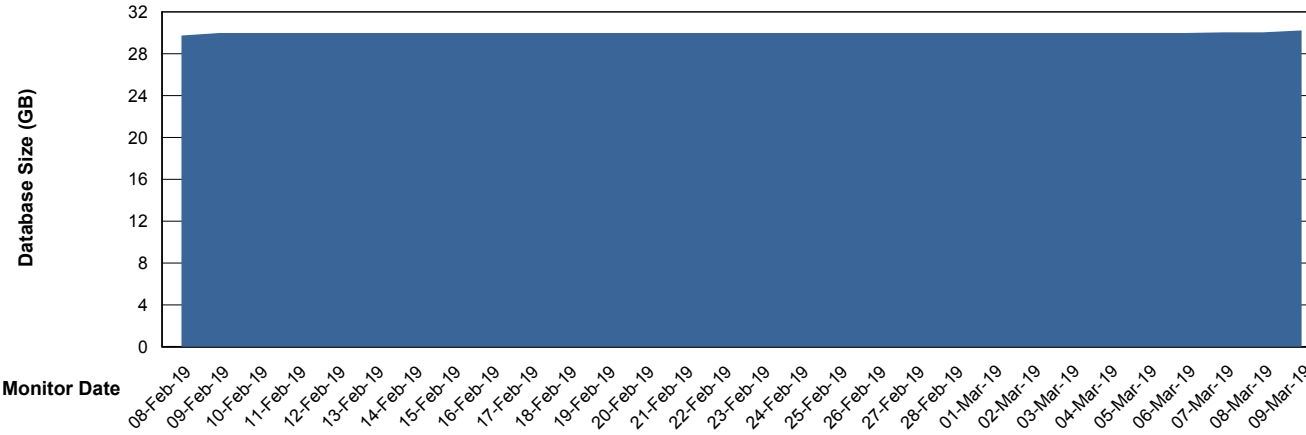

Database Performance ECLDB_Standby

DB Processes Max 300
DB Sessions Max 480

Weekly SLA Customer Report

Customer ECL Production
 Database ID 77

DATABASE SIZE ECLDB_Production

Database growth over last month

Database Tablespace ECLDB_Production

Date	Tablespace Name	Filesize (Gb)	Usedsize (Gb)	Percentage free
09-Mar-19	ABSDATA	33	27	18
	INDX	8	1	88
08-Mar-19	ABSDATA	33	27	18
	INDX	8	1	88
07-Mar-19	ABSDATA	33	27	18
	INDX	8	1	88
06-Mar-19	ABSDATA	33	27	18
	INDX	8	1	88
05-Mar-19	ABSDATA	33	27	18
	INDX	8	1	88
04-Mar-19	ABSDATA	33	27	18
	INDX	8	1	88
03-Mar-19	ABSDATA	33	27	18
	INDX	8	1	88