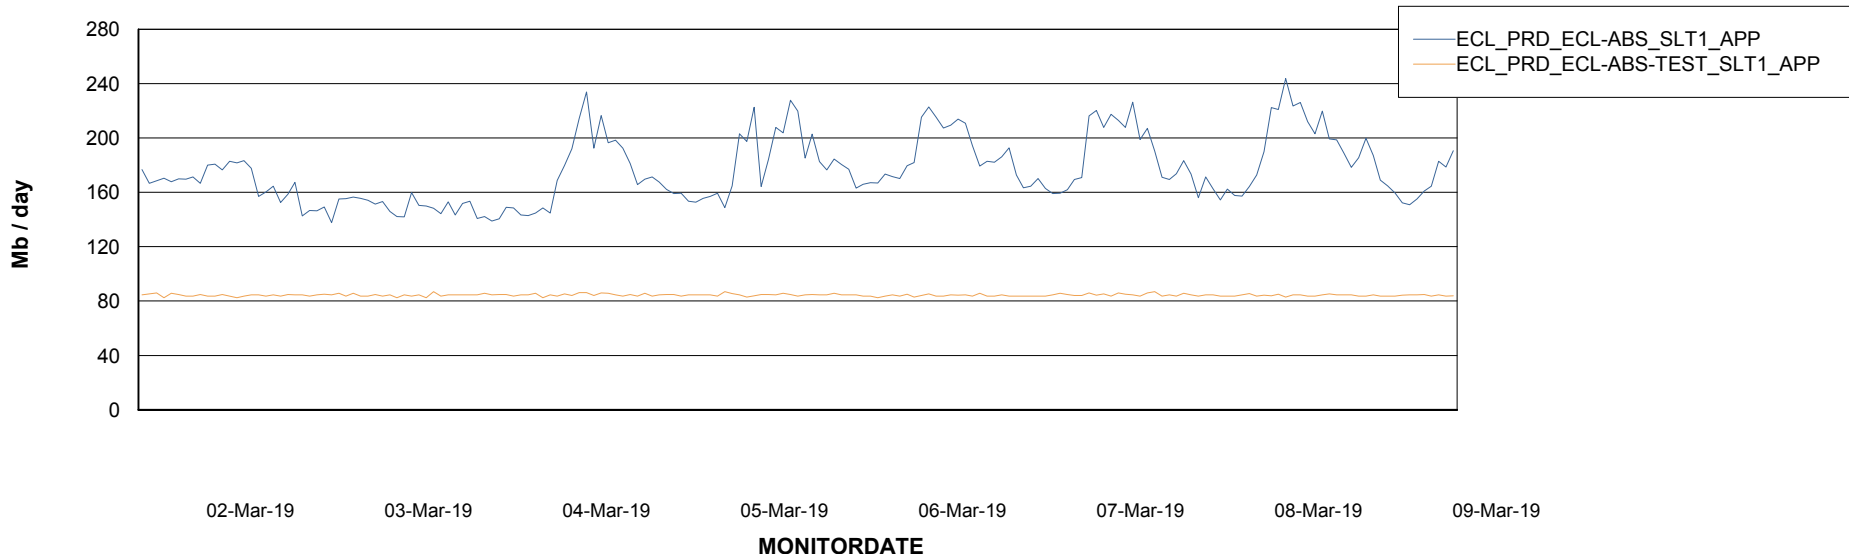

Database Tablespace ECLDB_Production

Date	Tablespace Name	Filesize (Gb)	Usedsize (Gb)	Percentage free
09-Mar-19	ABSDATA	33	27	18
	INDX	8	1	88
08-Mar-19	ABSDATA	33	27	18
	INDX	8	1	88
07-Mar-19	ABSDATA	33	27	18
	INDX	8	1	88
06-Mar-19	ABSDATA	33	27	18
	INDX	8	1	88
05-Mar-19	ABSDATA	33	27	18
	INDX	8	1	88
04-Mar-19	ABSDATA	33	27	18
	INDX	8	1	88
03-Mar-19	ABSDATA	33	27	18
	INDX	8	1	88

Weekly SLA Customer Report

Customer ECL Production
Database ID 77

ABSSolute Application Server Services

Avg memory used per ABS Server Service

Avg users per day per ABS server

Weekly SLA Customer Report

Customer ECL Production
Database ID 77